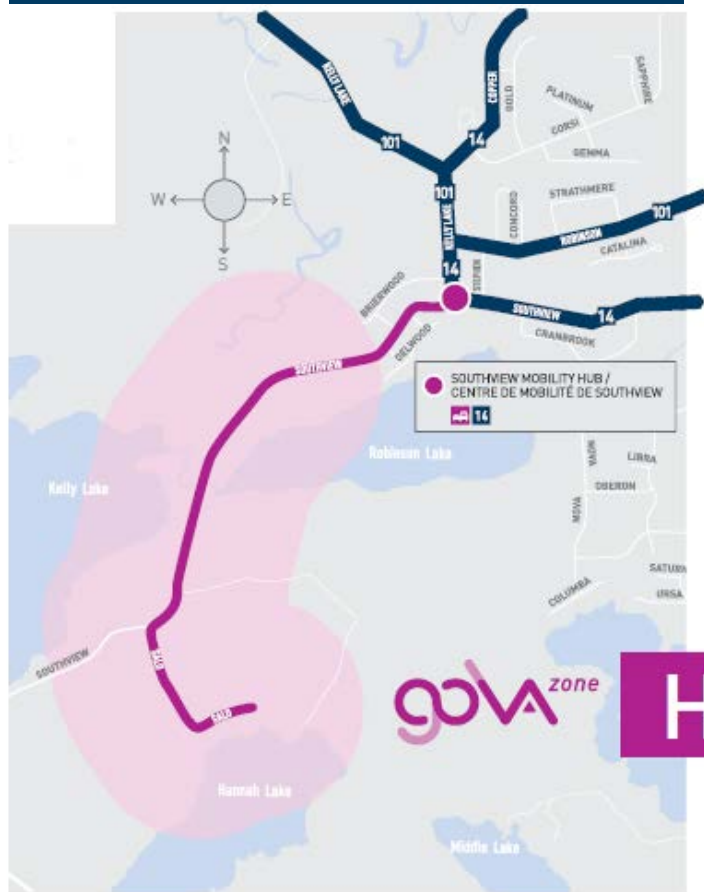

SOUTHVIEW – SALO

* Schedules and maps subject to change: further updates may be provided. See GOVAtransit.ca for more information.

* Les horaires et les cartes pourraient faire l'objet de changements : des mises à jour additionnelles pourraient être fournies. Consultez le site GOVAtransit.ca pour obtenir des renseignements additionnels.