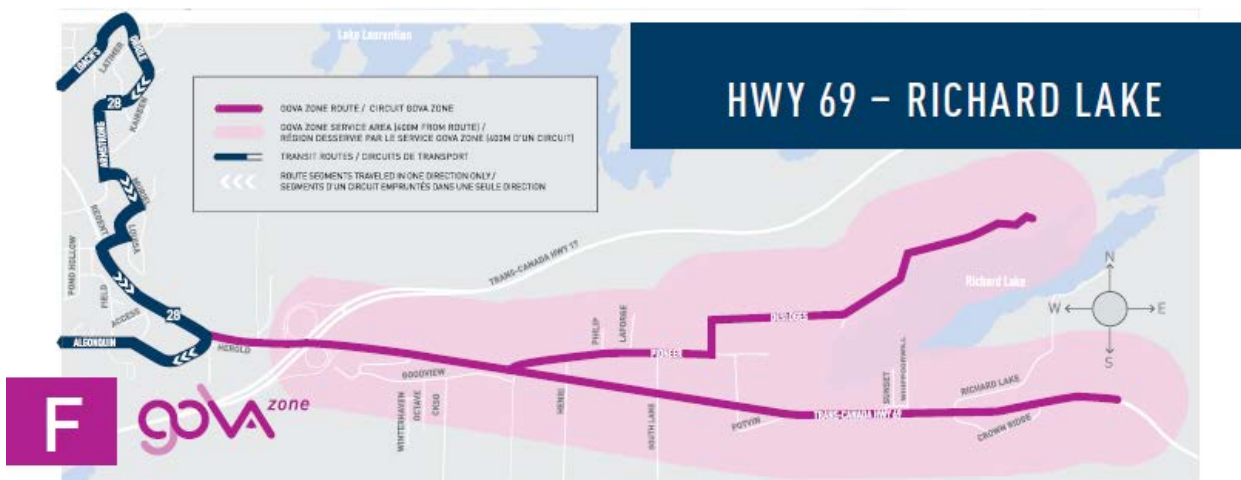

NEW ROUTE SCHEDULES AND MAP,
EFFECTIVE AUGUST 26, 2019.*

HORAIRES ET CARTES DES NOUVEAUX CIRCUITS,
EN VIGUEUR DÈS LE 26 AOÛT 2019*

GOVA Zone F: Hwy 69 South – Richard Lake

GOVA Zone (previously known as “TransCab”) extends the reach of public transit to less populated areas of the city. If you live in a **GOVA Zone** service area, you can use **GOVA Zone** to connect with conventional transit routes at your local mobility hub. **GOVA Zone** services are delivered by partner taxi companies.

- Use the **GOVA Zone** maps to determine whether you are in a **GOVA Zone** service area.
- Use the schedules to determine when conventional buses connect with the service. Call the **GOVA Zone** service provider at least 90 minutes before your connecting bus is due to arrive at your Local Mobility Hub. When you call, you will be asked to provide your name and location for pickup.

TO TAKE GOVA ZONE BACK TO YOUR HOME OR DESTINATION:

- Ask the operator on your connecting conventional transit bus for a **GOVA Zone** transfer.
- At the connecting Local Mobility Hub, give the transfer and the address of your destination to the **GOVA Zone** service provider.

NEW ROUTE SCHEDULES AND MAP,
EFFECTIVE AUGUST 26, 2019.*

HORAIRES ET CARTES DES NOUVEAUX CIRCUITS,
EN VIGUEUR DÈS LE 26 AOÛT 2019*

Connecting Route:

* Schedules and maps subject to change: further updates may be provided. See GOVAtransit.ca for more information.