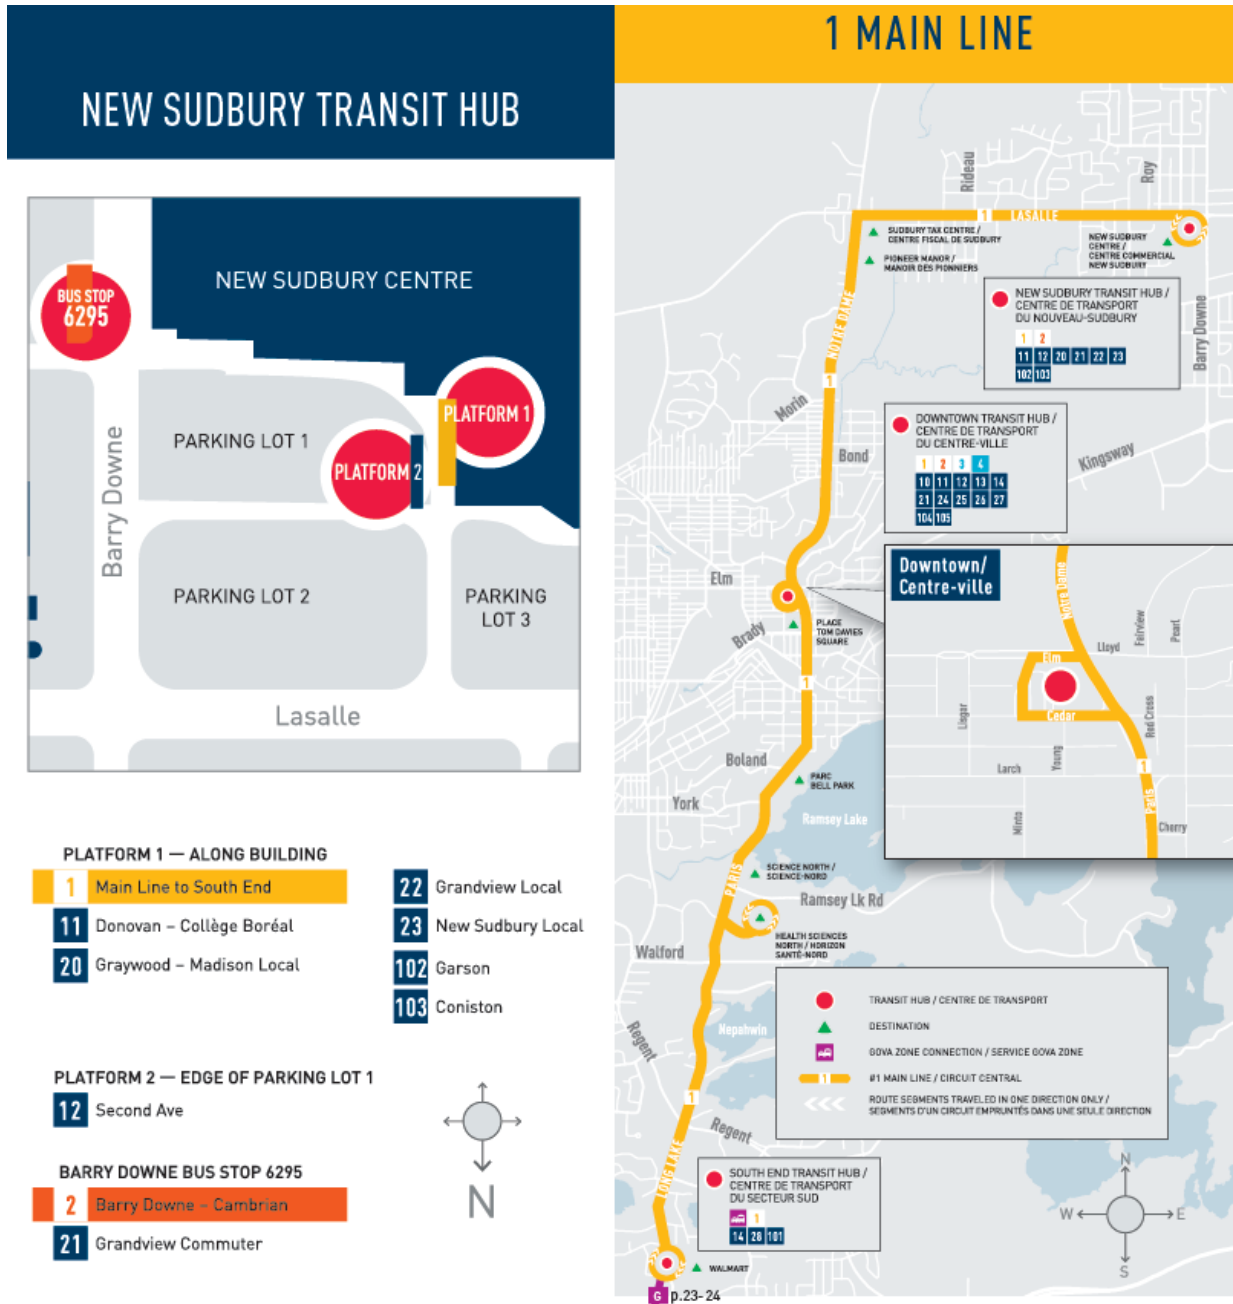

NEW ROUTE SCHEDULES AND MAP,
EFFECTIVE AUGUST 26, 2019.*

HORAIRES ET CARTES DES NOUVEAUX CIRCUITS,
EN VIGUEUR DÈS LE 26 AOÛT 2019*

GOVA Zone F: Hwy 69 South – Richard Lake

GOVA Zone (previously known as “TransCab”) extends the reach of public transit to less populated areas of the city. If you live in a **GOVA Zone** service area, you can use **GOVA Zone** to connect with conventional transit routes at your local mobility hub. **GOVA Zone** services are delivered by partner taxi companies.

- Use the **GOVA Zone** maps to determine whether you are in a **GOVA Zone** service area.
- Use the schedules to determine when conventional buses connect with the service. Call the **GOVA Zone** service provider at least 90 minutes before your connecting bus is due to arrive at your Local Mobility Hub. When you call, you will be asked to provide your name and location for pickup.

TO TAKE GOVA ZONE BACK TO YOUR HOME OR DESTINATION:

- Ask the operator on your connecting conventional transit bus for a **GOVA Zone** transfer.
- At the connecting Local Mobility Hub, give the transfer and the address of your destination to the **GOVA Zone** service provider.

NEW ROUTE SCHEDULES AND MAP,
EFFECTIVE AUGUST 26, 2019.*

HORAIRES ET CARTES DES NOUVEAUX CIRCUITS,
EN VIGUEUR DÈS LE 26 AOÛT 2019*

Connecting Route:

* Schedules and maps subject to change: further updates may be provided. See GOVAtransit.ca for more information.