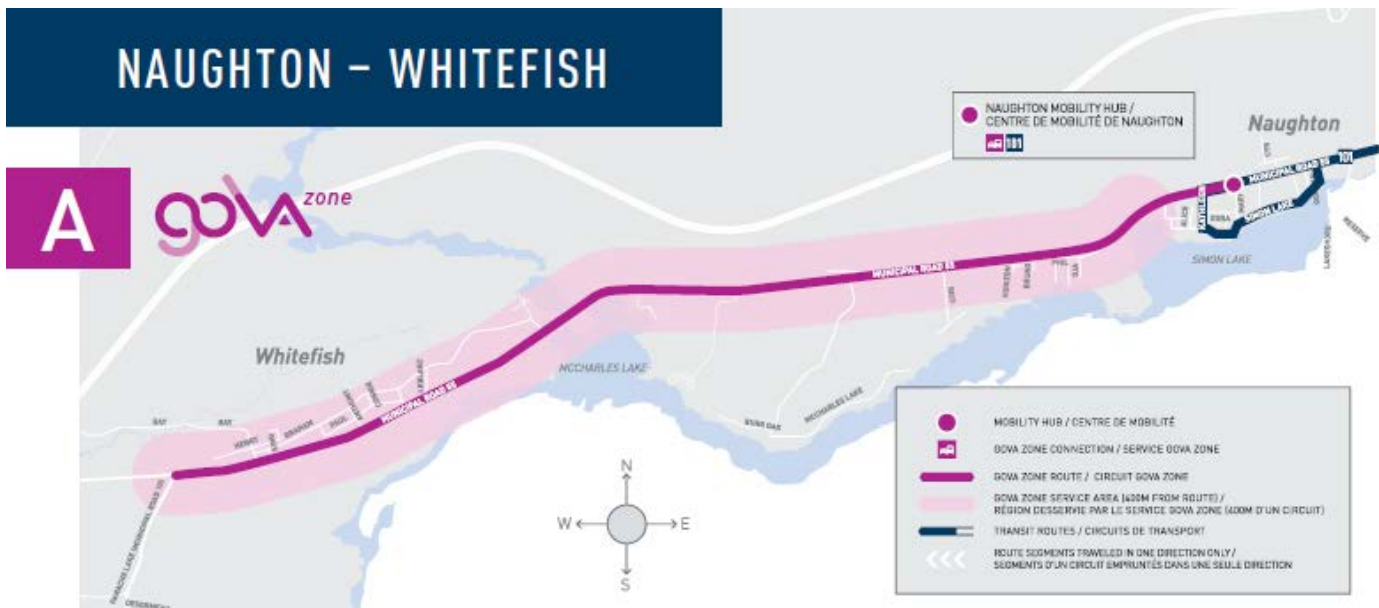

NEW ROUTE SCHEDULES AND MAP,
EFFECTIVE AUGUST 26, 2019.*

HORAIRES ET CARTES DES NOUVEAUX CIRCUITS,
EN VIGUEUR DÈS LE 26 AOÛT 2019*

GOVA Zone A: Naughton – Whitefish

GOVA Zone (previously known as “TransCab”) extends the reach of public transit to less populated areas of the city. If you live in a **GOVA Zone** service area, you can use **GOVA Zone** to connect with conventional transit routes at your local mobility hub. **GOVA Zone** services are delivered by partner taxi companies.

- There is no extra charge to take **GOVA Zone**: you can pay with cash or use **GOVA** ride cards and passes.
- Some restrictions apply to this service.

HOW TO TAKE GOVA ZONE

TO TAKE GOVA ZONE FROM YOUR HOME OR STARTING POINT:

- Use the **GOVA Zone** maps to determine whether you are in a **GOVA Zone** service area.
- Use the schedules to determine when conventional buses connect with the service. Call the **GOVA Zone** service provider at least 90 minutes before your connecting bus is due to arrive at your Local Mobility Hub. When you call, you will be asked to provide your name and location for pickup.

TO TAKE GOVA ZONE BACK TO YOUR HOME OR DESTINATION:

- Ask the operator on your connecting conventional transit bus for a **GOVA Zone** transfer.
- At the connecting Local Mobility Hub, give the transfer and the address of your destination to the **GOVA Zone** service provider.