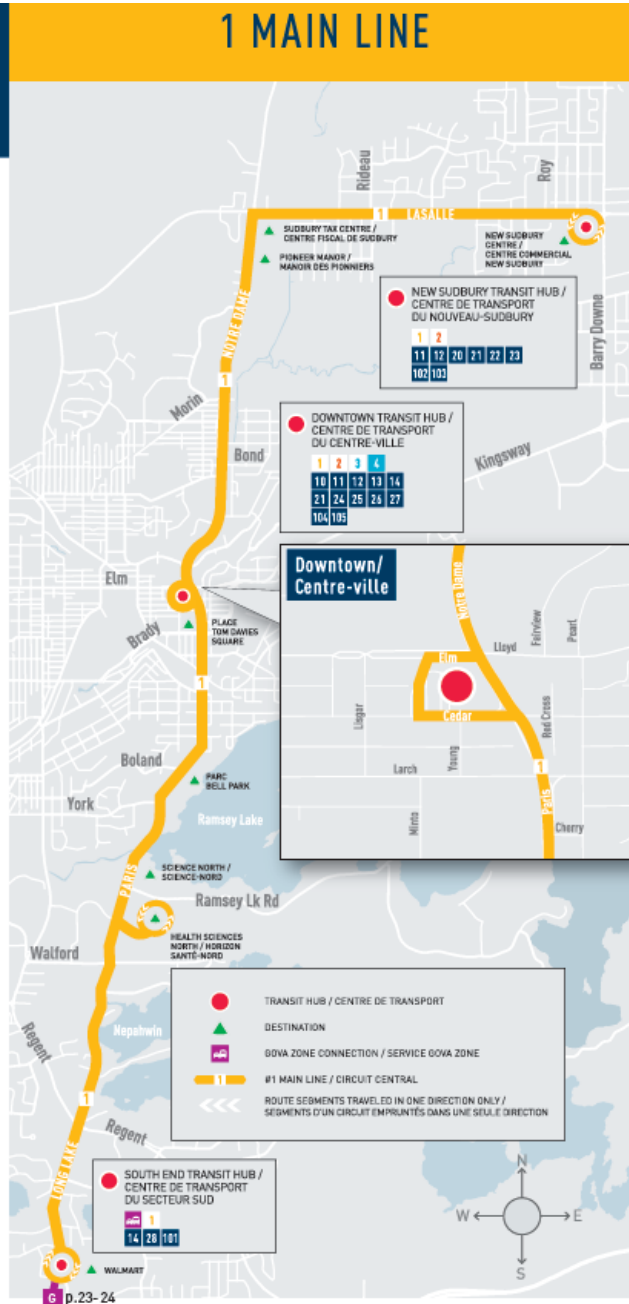

NEW ROUTE SCHEDULES AND MAP,
EFFECTIVE AUGUST 26, 2019.*

HORAIRES ET CARTES DES NOUVEAUX CIRCUITS,
EN VIGUEUR DÈS LE 26 AOÛT 2019*

Connecting Route:

NEW SUDBURY TRANSIT HUB

- PLATFORM 1 — ALONG BUILDING**
- 1** Main Line to South End
 - 11** Donovan – Collège Boréal
 - 20** Graywood – Madison Local
 - 22** Grandview Local
 - 23** New Sudbury Local
 - 102** Garson
 - 103** Coniston
- PLATFORM 2 — EDGE OF PARKING LOT 1**
- 12** Second Ave
- BARRY DOWNE BUS STOP 6295**
- 2** Barry Downe – Cambrian
 - 21** Grandview Commuter