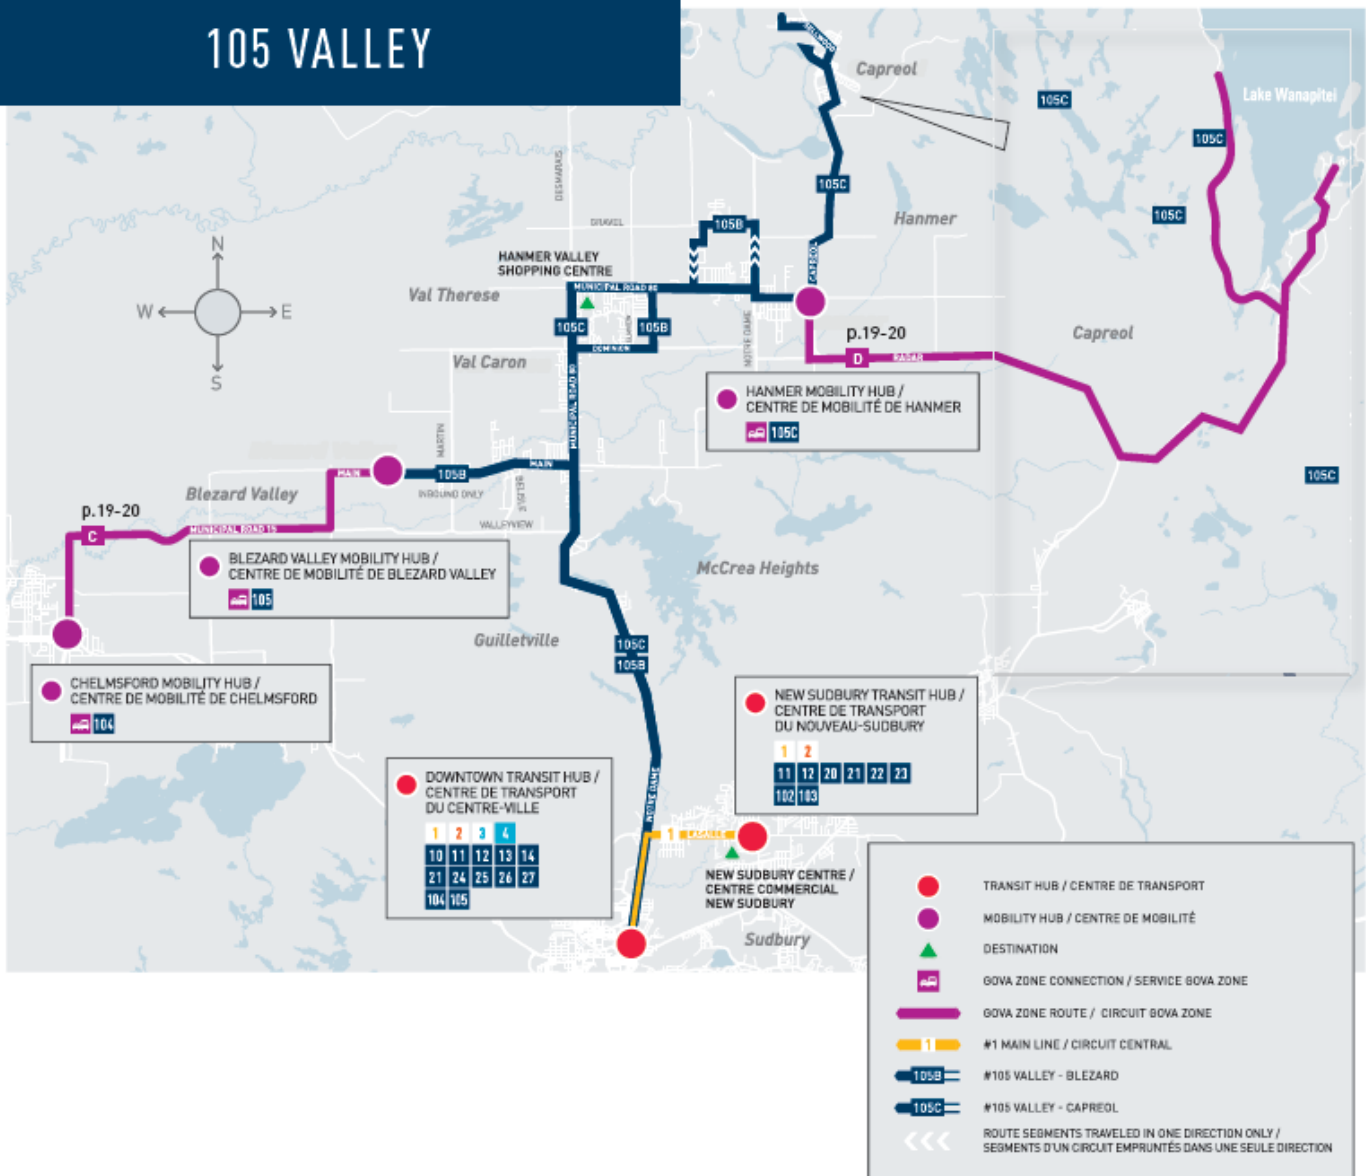

105 VALLEY

* Schedules and maps subject to change: further updates may be provided. See GOVAtransit.ca for more information.

* Les horaires et les cartes pourraient faire l'objet de changements : des mises à jour additionnelles pourraient être fournies. Consultez le site GOVAtransit.ca pour obtenir des renseignements additionnels.