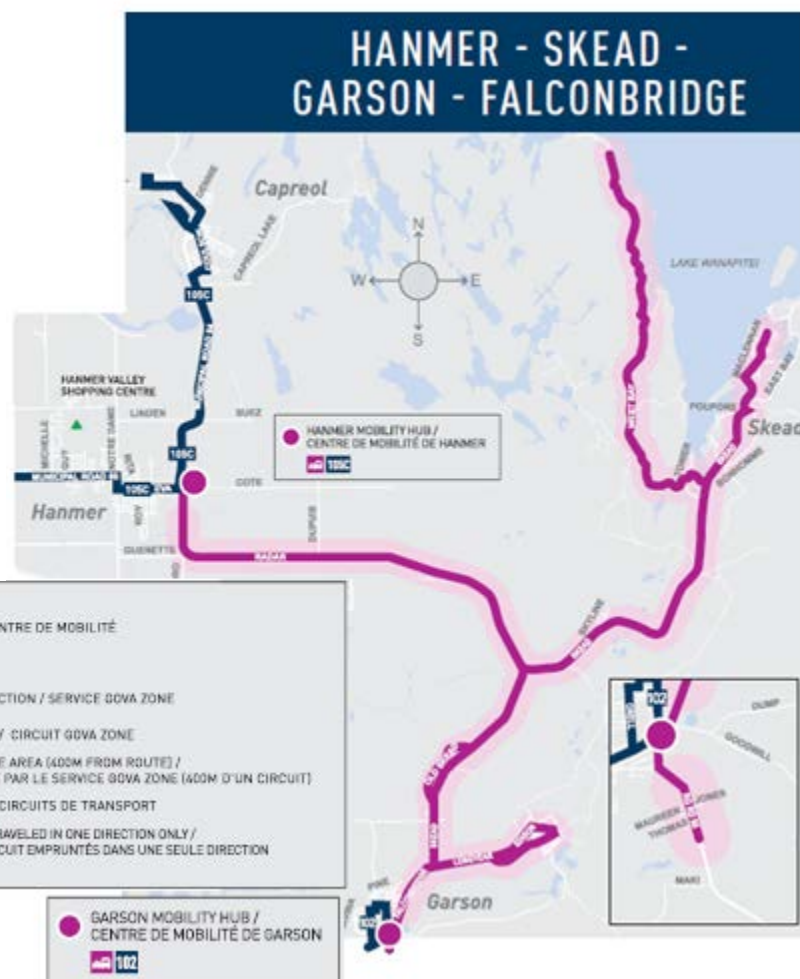

* Schedules and maps subject to change: further updates may be provided. See GOVAtransit.ca for more information.

* Les horaires et les cartes pourraient faire l'objet de changements : des mises à jour additionnelles pourraient être fournies. Consultez le site GOVAtransit.ca pour obtenir des renseignements additionnels.