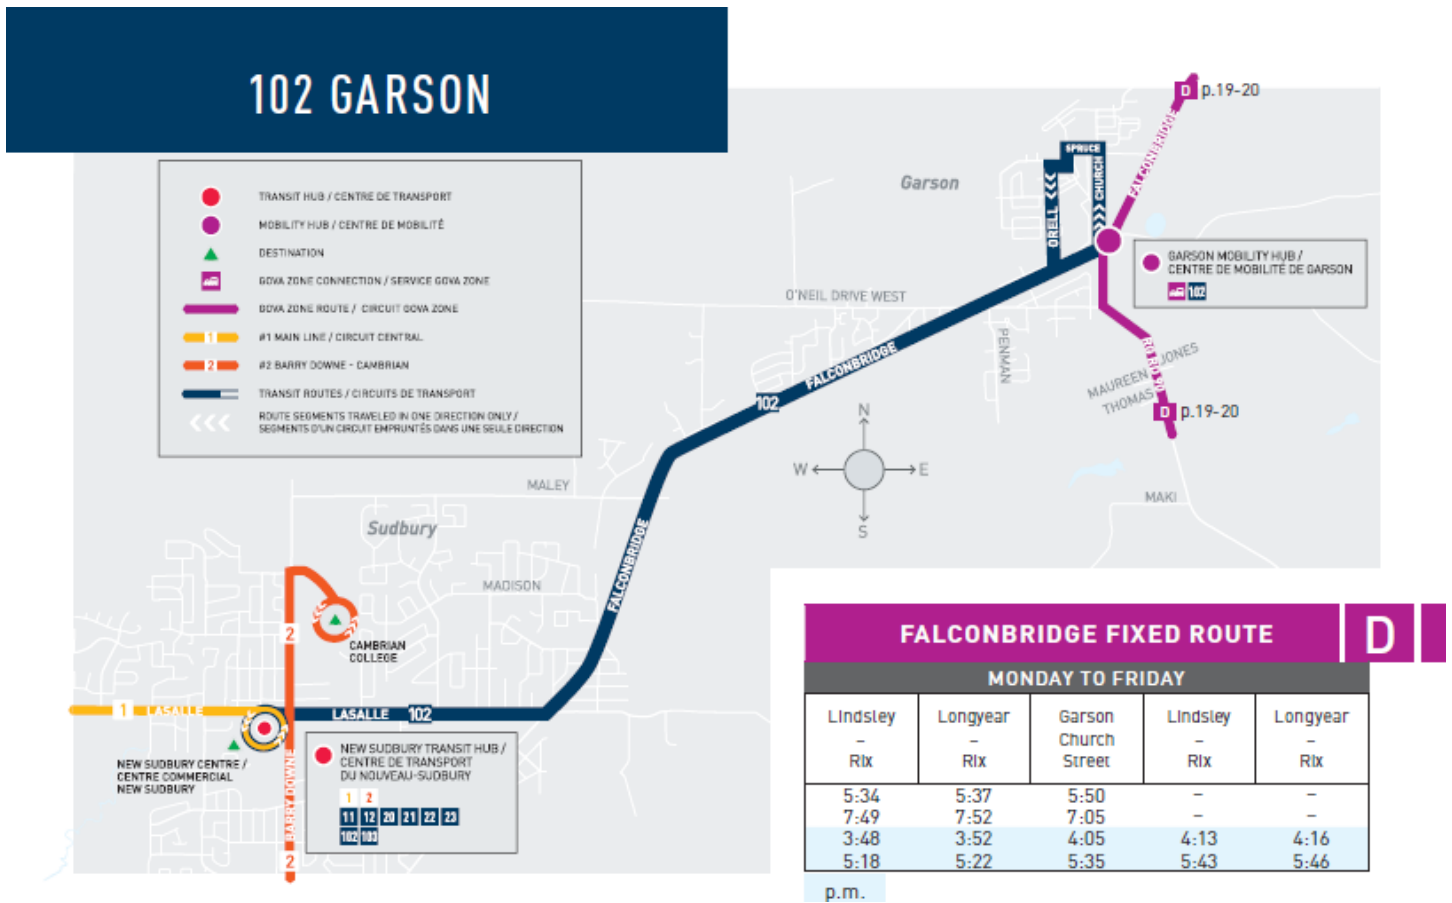

Connecting Routes:

* Schedules and maps subject to change: further updates may be provided. See GOVAtransit.ca for more information.

* Les horaires et les cartes pourraient faire l'objet de changements : des mises à jour additionnelles pourraient être fournies. Consultez le site GOVAtransit.ca pour obtenir des renseignements additionnels.