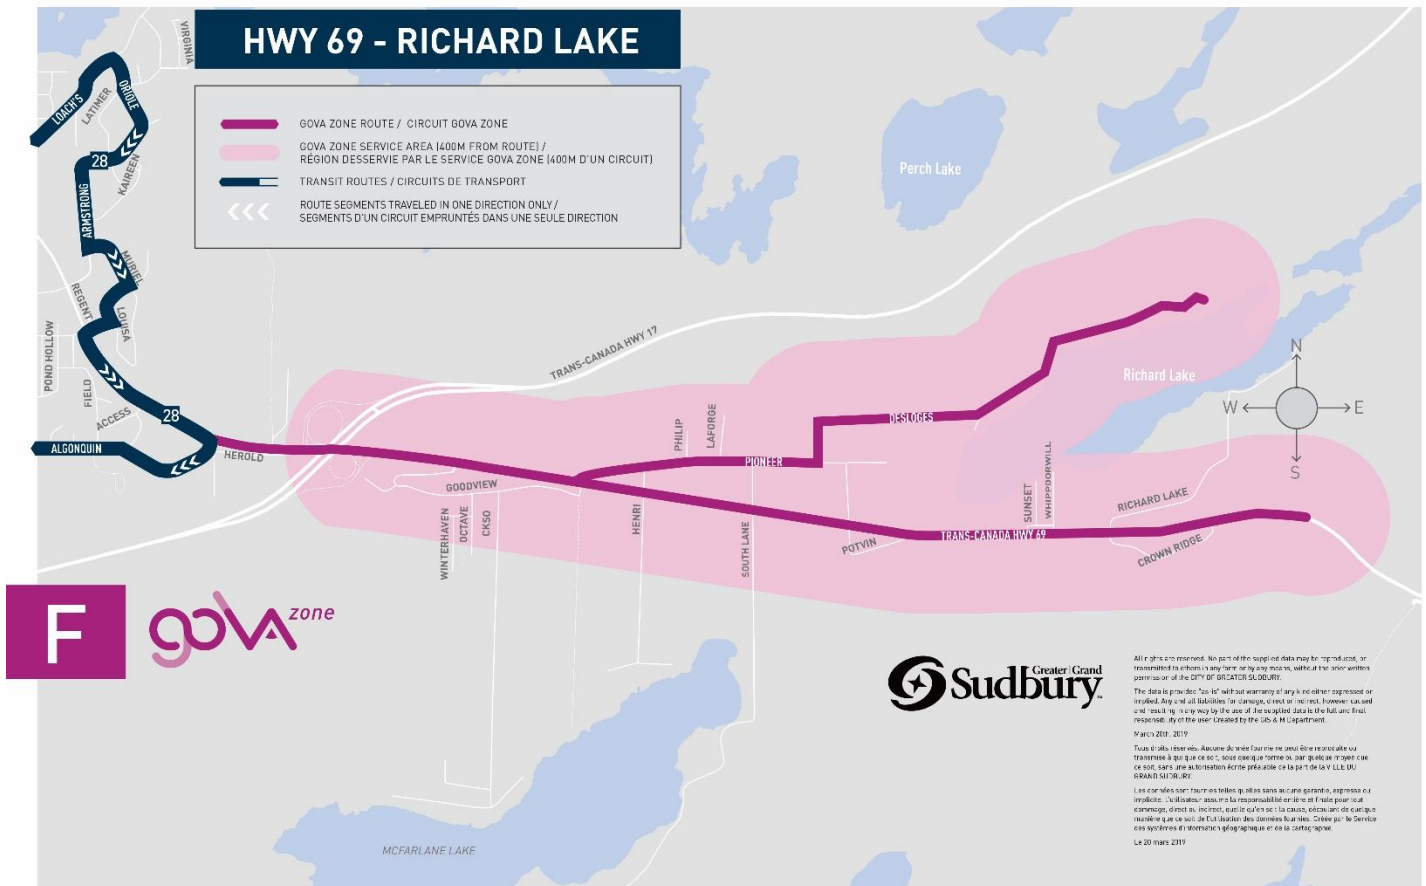

* Schedules and maps subject to change: further updates may be provided. See GOVAtransit.ca for more information.
* Les horaires et les cartes pourraient faire l'objet de changements : des mises à jour additionnelles pourraient être fournies. Consultez le site GOVAtransit.ca pour obtenir des renseignements additionnels.