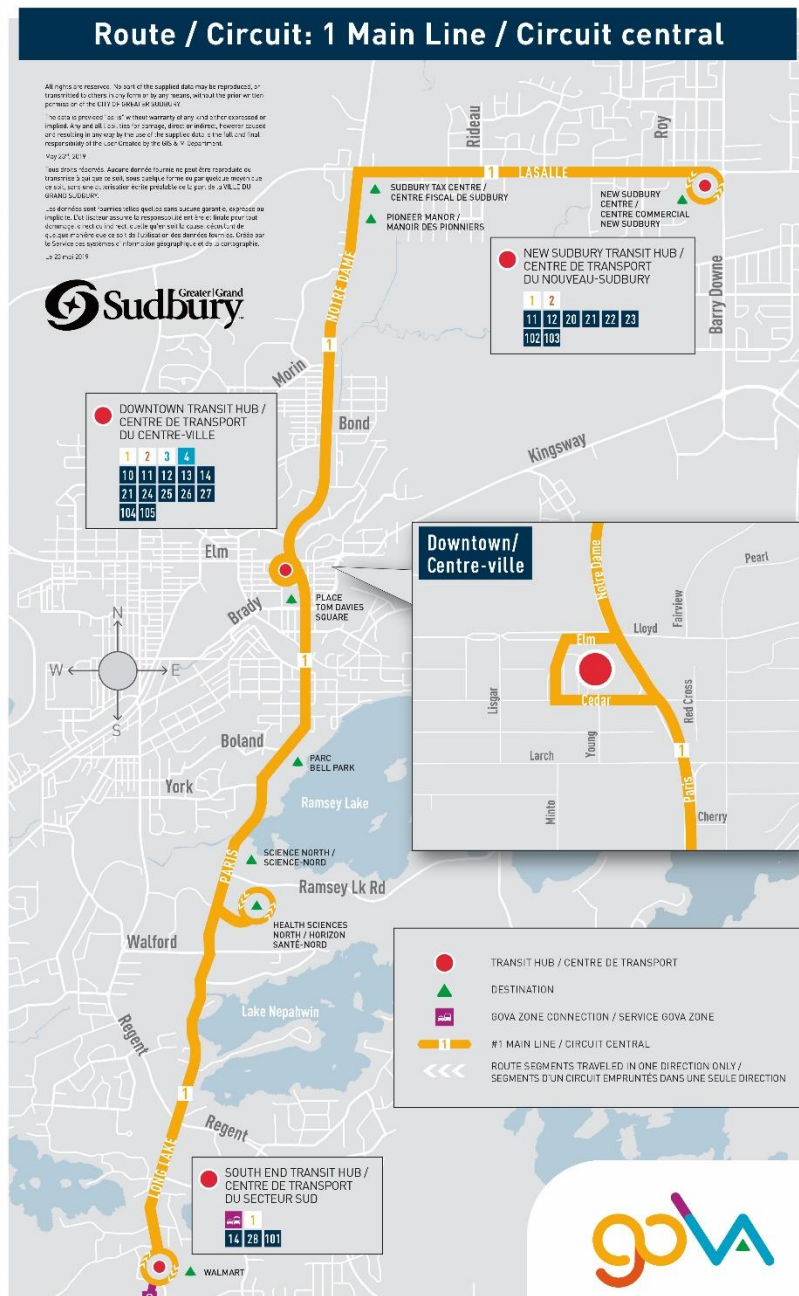

## GOVA Zone F: Hwy 69 South – Richard Lake

**GOVA Zone** (previously known as “TransCab”) extends the reach of public transit to less populated areas of the city. If you live in a **GOVA Zone** service area, you can use **GOVA Zone** to connect with conventional transit routes at your local mobility hub. **GOVA Zone** services are delivered by partner taxi companies.

#### TO TAKE GOVA ZONE FROM YOUR HOME OR STARTING POINT:

- Use the **GOVA Zone** maps to determine whether you are in a **GOVA Zone** service area.
- Use the schedules to determine when conventional buses connect with the service. Call the **GOVA Zone** service provider at least 90 minutes before your connecting bus is due to arrive at your Local Mobility Hub. When you call, you will be asked to provide your name and location for pickup.

\* Schedules and maps subject to change: further updates may be provided. See [GOVAtransit.ca](http://GOVAtransit.ca) for more information.  
\* Les horaires et les cartes pourraient faire l'objet de changements : des mises à jour additionnelles pourraient être fournies. Consultez le site [GOVAtransit.ca](http://GOVAtransit.ca) pour obtenir des renseignements additionnels.

NEW ROUTE SCHEDULES AND MAP,  
EFFECTIVE AUGUST 26, 2019.\*

HORAIRES ET CARTES DES NOUVEAUX CIRCUITS,  
EN VIGUEUR DÈS LE 26 AOÛT 2019\*

Connecting Route:

\* Schedules and maps subject to change: further updates may be provided. See [GOVAtransit.ca](http://GOVAtransit.ca) for more information.