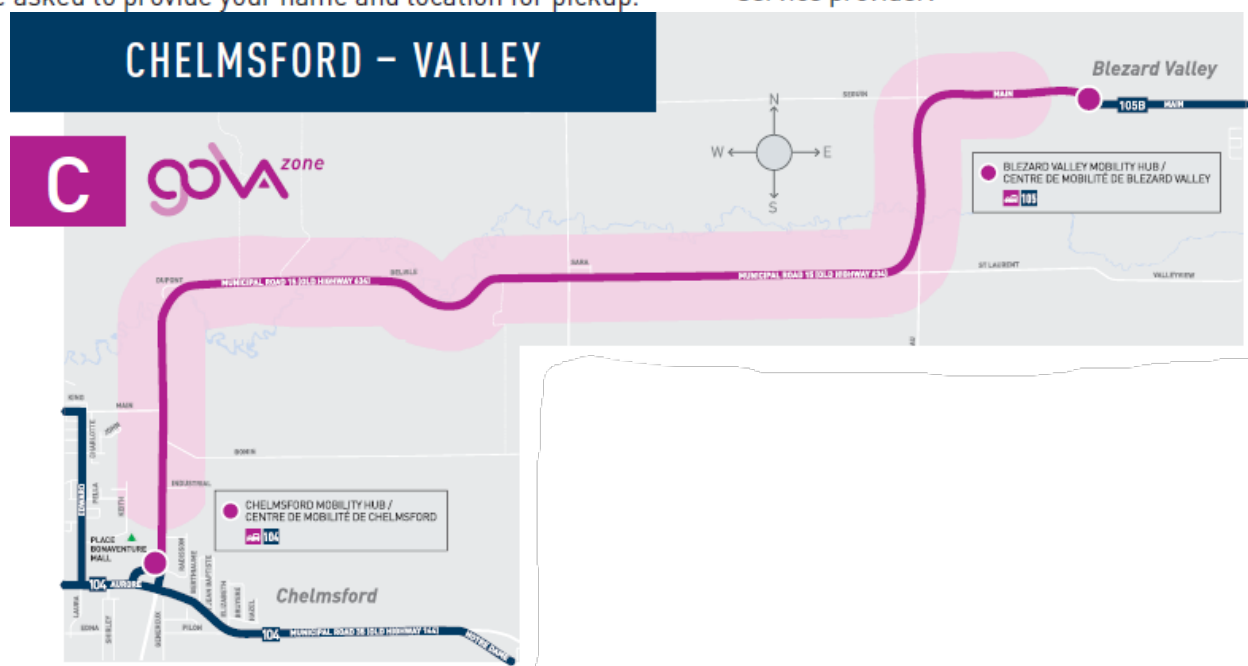

NEW ROUTE SCHEDULES AND MAP,
EFFECTIVE AUGUST 26, 2019.*

HORAIRES ET CARTES DES NOUVEAUX CIRCUITS,
EN VIGUEUR DÈS LE 26 AOÛT 2019*

GOVA Zone C: Chelmsford – Valley

GOVA Zone (previously known as “TransCab”) extends the reach of public transit to less populated areas of the city. If you live in a **GOVA Zone** service area, you can use **GOVA Zone** to connect with conventional transit routes at your local mobility hub. **GOVA Zone** services are delivered by partner taxi companies.

- There is no extra charge to take **GOVA Zone**: you can pay with cash or use **GOVA** ride cards and passes.
- Some restrictions apply to this service.

HOW TO TAKE GOVA ZONE

TO TAKE GOVA ZONE FROM YOUR HOME OR STARTING POINT:

- Use the **GOVA Zone** maps to determine whether you are in a **GOVA Zone** service area.
- Use the schedules to determine when conventional buses connect with the service. Call the **GOVA Zone** service provider at least 90 minutes before your connecting bus is due to arrive at your Local Mobility Hub. When you call, you will be asked to provide your name and location for pickup.

TO TAKE GOVA ZONE BACK TO YOUR HOME OR DESTINATION:

- Ask the operator on your connecting conventional transit bus for a **GOVA Zone** transfer.
- At the connecting Local Mobility Hub, give the transfer and the address of your destination to the **GOVA Zone** service provider.