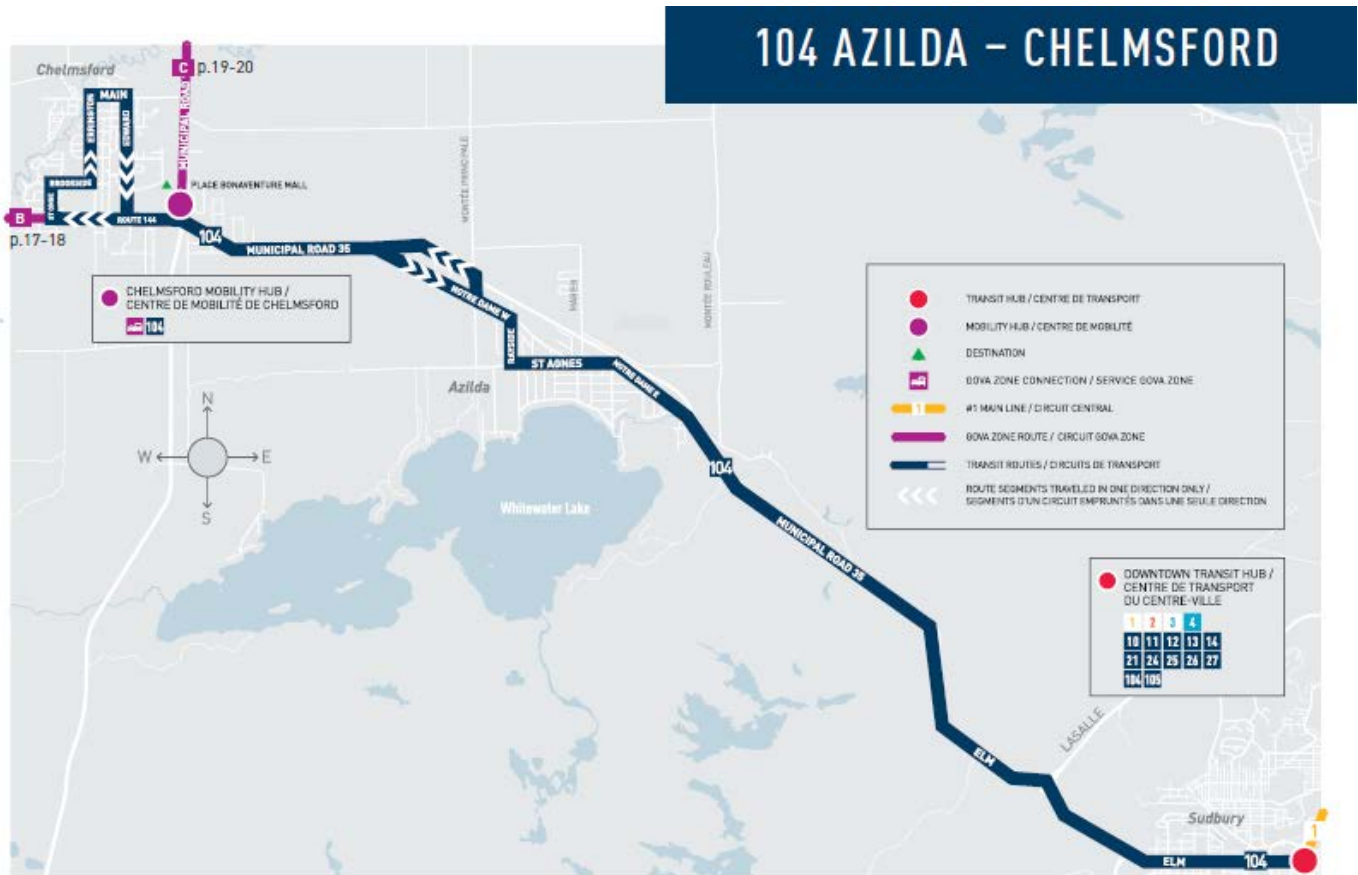

- Use the **GOVA Zone** maps to determine whether you are in a **GOVA Zone** service area.
- Use the schedules to determine when conventional buses connect with the service. Call the **GOVA Zone** service provider at least 90 minutes before your connecting bus is due to arrive at your Local Mobility Hub. When you call, you will be asked to provide your name and location for pickup.

TO TAKE GOVA ZONE BACK TO YOUR HOME OR DESTINATION:

- Ask the operator on your connecting conventional transit bus for a **GOVA Zone** transfer.
- At the connecting Local Mobility Hub, give the transfer and the address of your destination to the **GOVA Zone** service provider.

* Schedules and maps subject to change: further updates may be provided. See GOVAtransit.ca for more information.

* Les horaires et les cartes pourraient faire l'objet de changements : des mises à jour additionnelles pourraient être fournies. Consultez le site GOVAtransit.ca pour obtenir des renseignements additionnels.

NEW ROUTE SCHEDULES AND MAP,
EFFECTIVE AUGUST 26, 2019.*

HORAIRES ET CARTES DES NOUVEAUX CIRCUITS,
EN VIGUEUR DÈS LE 26 AOÛT 2019*

Connecting Routes:

* Schedules and maps subject to change: further updates may be provided. See GOVAtransit.ca for more information.