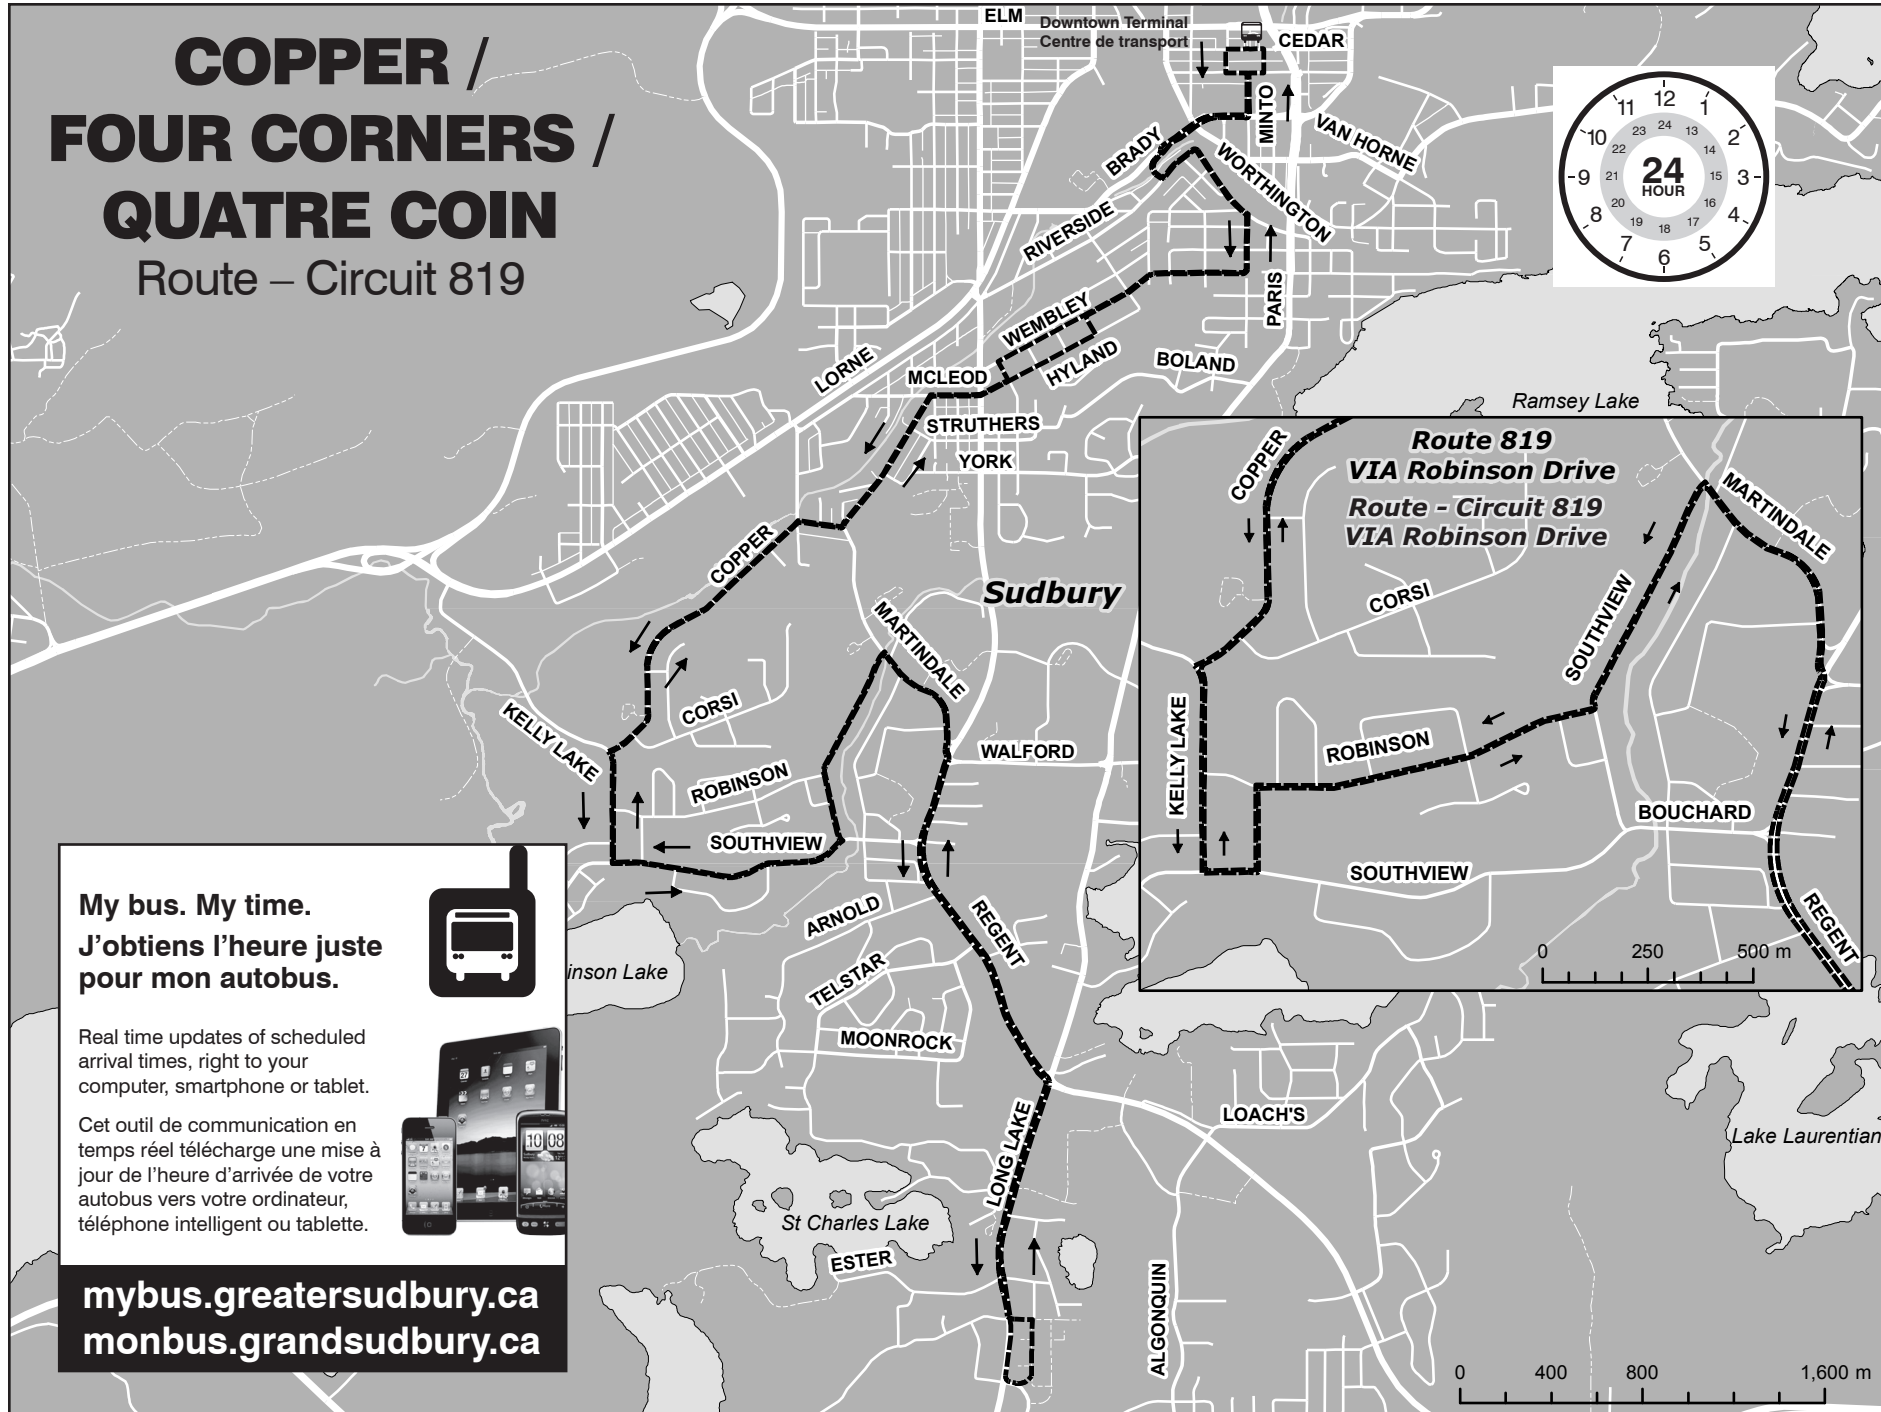

COPPER / FOUR CORNERS / QUATRE COIN

Route – Circuit 819

My bus. My time.
J'obtiens l'heure juste pour mon autobus.

Real time updates of scheduled arrival times, right to your computer, smartphone or tablet.

Cet outil de communication en temps réel télécharge une mise à jour de l'heure d'arrivée de votre autobus vers votre ordinateur, téléphone intelligent ou tablette.

mybus.greatersudbury.ca
monbus.grandsudbury.ca

TransCab Service for residents of Long Lake and Salo Road
Please call: 705-522-1380

Greater Sudbury Transit offers a TransCab service which extends the reach of public transit to areas that are not easily accessible by Greater Sudbury Transit buses.

How it works:
Outbound (to Long Lake and Salo Road): Ask the bus driver for a transfer for TransCab service. When you get into the taxi at your transfer point, hand the transfer to the taxi driver.
Inbound (to the Downtown Transit Terminal): Call for TransCab service at least 90 minutes before your bus departure time. A taxi will deliver you from your home to the bus transfer point.

Times: TransCabs are available at times marked with a symbol. Please check Greater Sudbury Transit schedules for TransCab availability.
Fares: TransCab service is included with your bus fare. There is no extra charge.

Transfer Points: Long Lake Road TransCabs meet buses at the bus shelter in the parking lot of the South End Walmart. Salo Road TransCabs meet buses at the confectionary store on the corner of Kelly Lake Road and Southview.

Availability: TransCab service is available to residents of Long Lake. Some restrictions apply – service area is from Silver Lake Road and further down Long Lake Road (to the end of Dew Drop Road). There is no service for Jarvi Road or Orange Road. TransCab service to Salo Road is available to the end of Salo Road. *Greater Sudbury Transit endeavors to run on time but delays may occur due to weather or traffic conditions.*

Service de taxi pour résidents des chemins Long Lake et Salo
Veuillez composer le 705 522-1380.

Le Transit du Grand Sudbury offre un Service de taxi en vue de mieux répondre aux besoins des régions qui ne sont pas aisément accessibles par autobus.

Marche à suivre :
Vers les chemins Long Lake et Salo : Informez votre chauffeur que vous désirez faire une correspondance avec le Service de taxi du Transit. Présentez votre billet de correspondance au chauffeur de taxi au point de correspondance.
Vers le Centre de transport au centre-ville : Réservez le Service de taxi au moins 90 minutes avant votre départ. Un taxi ira vous prendre et vous conduira au point de correspondance.

Heures : Le Service de taxi est disponible aux heures marquées d'un symbole. Veuillez consulter l'horaire du Transit du Grand Sudbury pour la disponibilité du Service de taxi.
Tarifs : Le Service de taxi est inclus dans le tarif du transport en commun. Il n'y a aucuns frais supplémentaires.