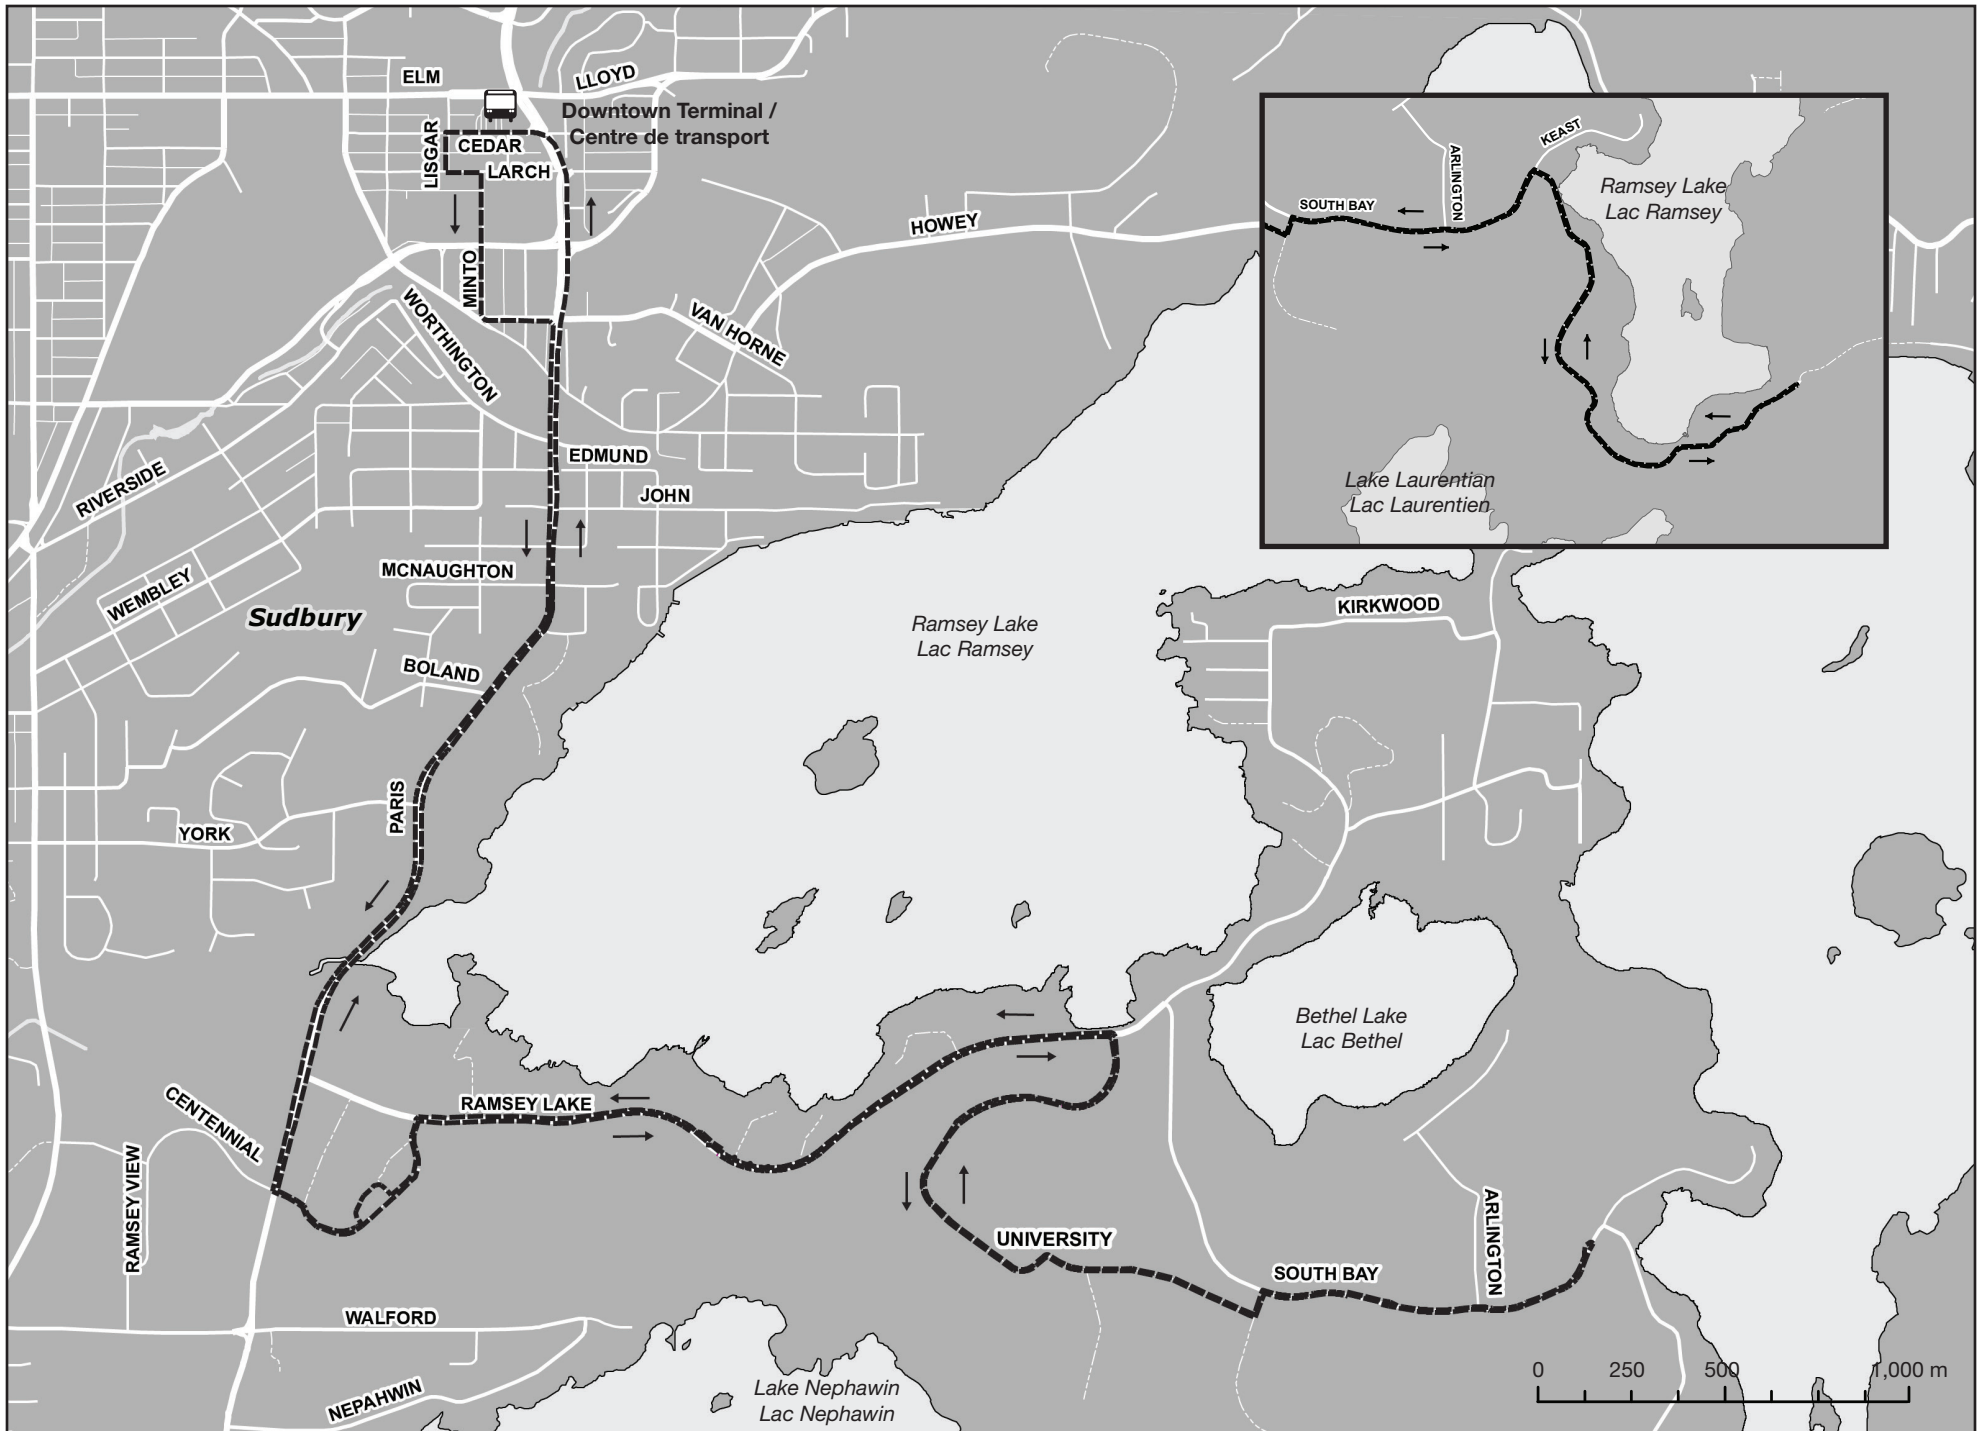

See Route 502 - Regent/Four Corners/University

Pour l'horaire du samedi :

consultez le circuit 501 Regent / Université

Après 22 h, dimanche et jours fériés :

consultez le circuit 502 Regent / Quatre Coins / Université

+ This route starts at Kirkwood Place at 6:30 a.m.
+ Ce circuit débute à Place Kirkwood à 6 h 30

Mid-June to August this route services Lake Laurentian Conservation Area at 8:10, 10:10, 12:10, 2:10, 4:10 and 6:10. / Mi-avril à août : services la Zone de conservation du lac Laurentien à 8 h 10, 10 h 10, 12 h 10, 14 h 10, 16 h 10 et 18 h 10.

* Does not service Health Sciences North /Ne dessert pas Horizon Santé-Nord
** Services Health Sciences North / Dessert Horizon Santé-Nord

Please note: Not all streets are contained within this map. To be used as a guideline only. Routes are subject to change without notice.