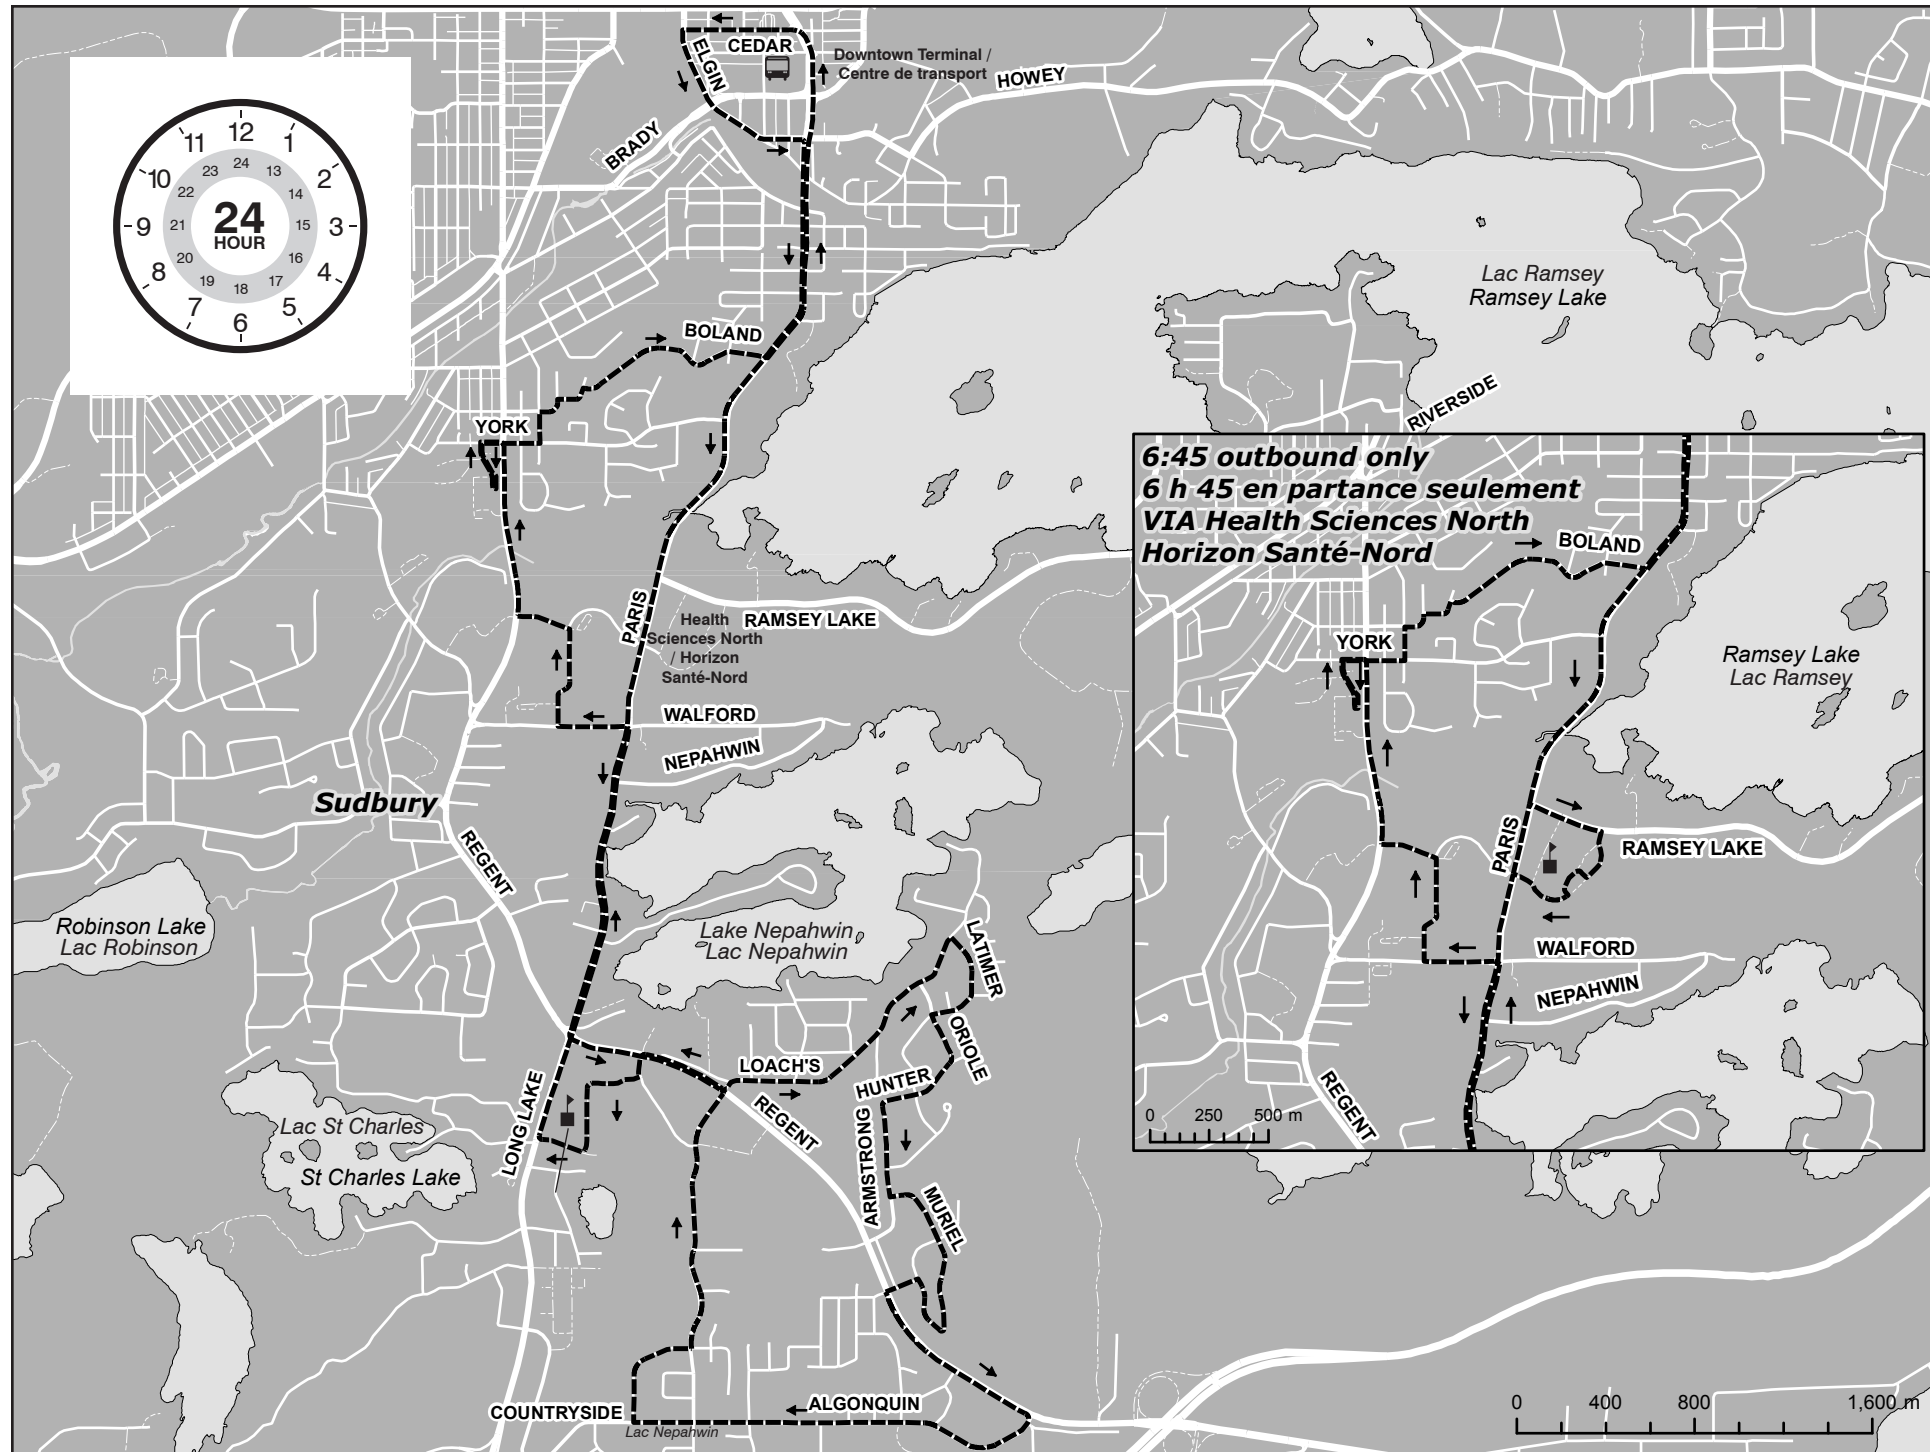

After 10 p.m., Sunday & Holiday Service Schedule :
See Route 189 LoEllen / Copper

Après 22 h, dimanche et jours fériés :
consultez le circuit 189 LoEllen / Copper

Information / Renseignements :
705-675-3333
www.greatersudbury.ca/transit
www.grandsudbury.ca/transit