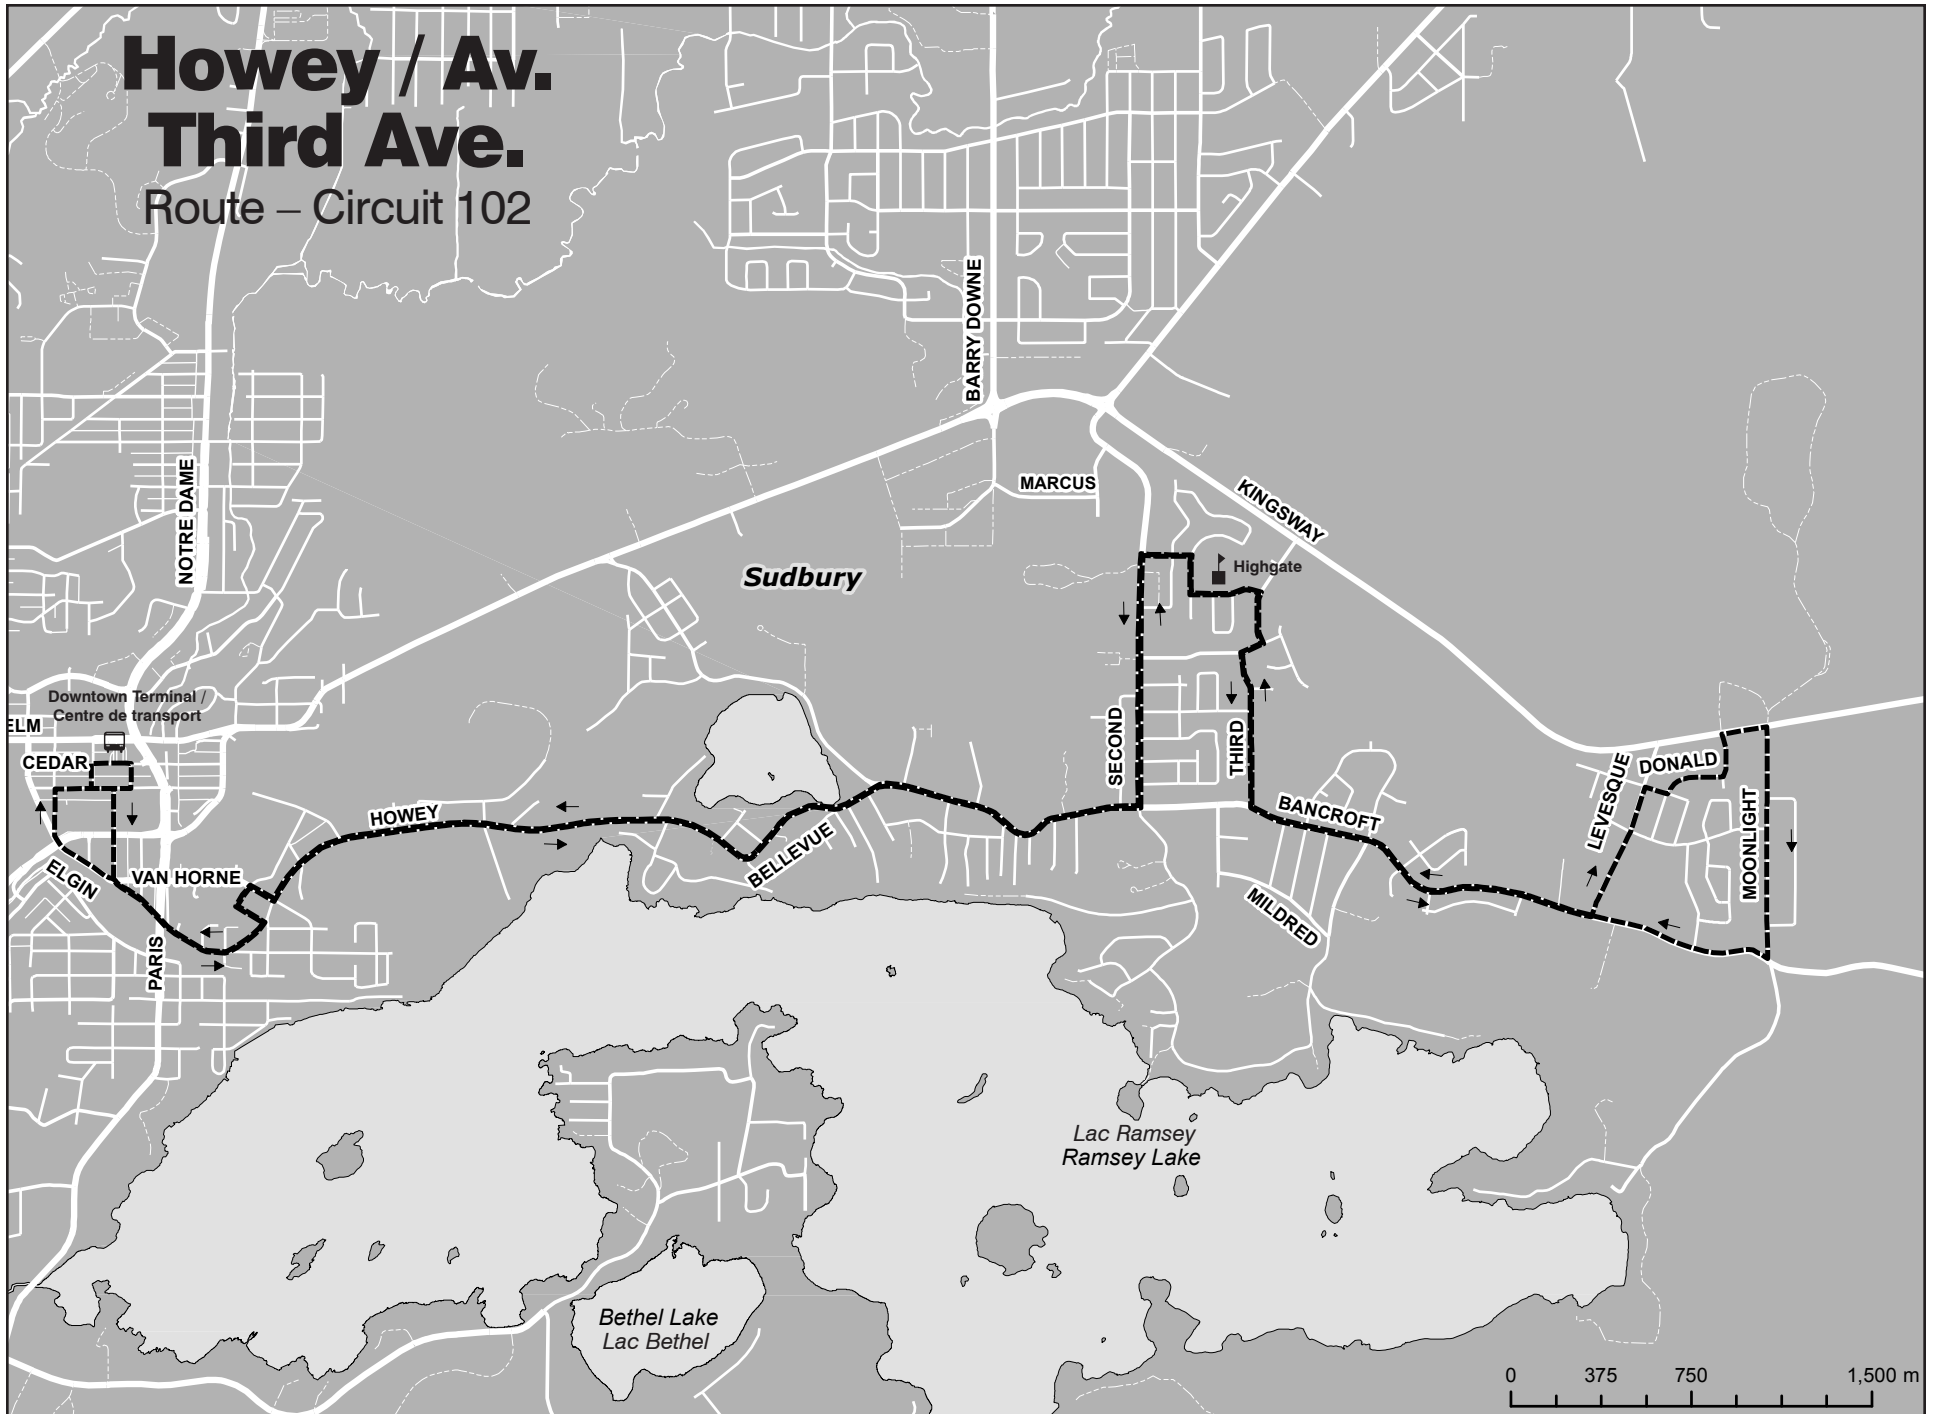

Howey / Av. Third Ave.

Route – Circuit 102

Please note: Not all streets are contained within this map. To be used as a guideline only. Routes are subject to change without notice.
N.B. Le nom de chaque route du secteur ne figure pas sur la carte ci-dessus. Utilisez-la comme référence uniquement. Les circuits peuvent être modifiés sans préavis.