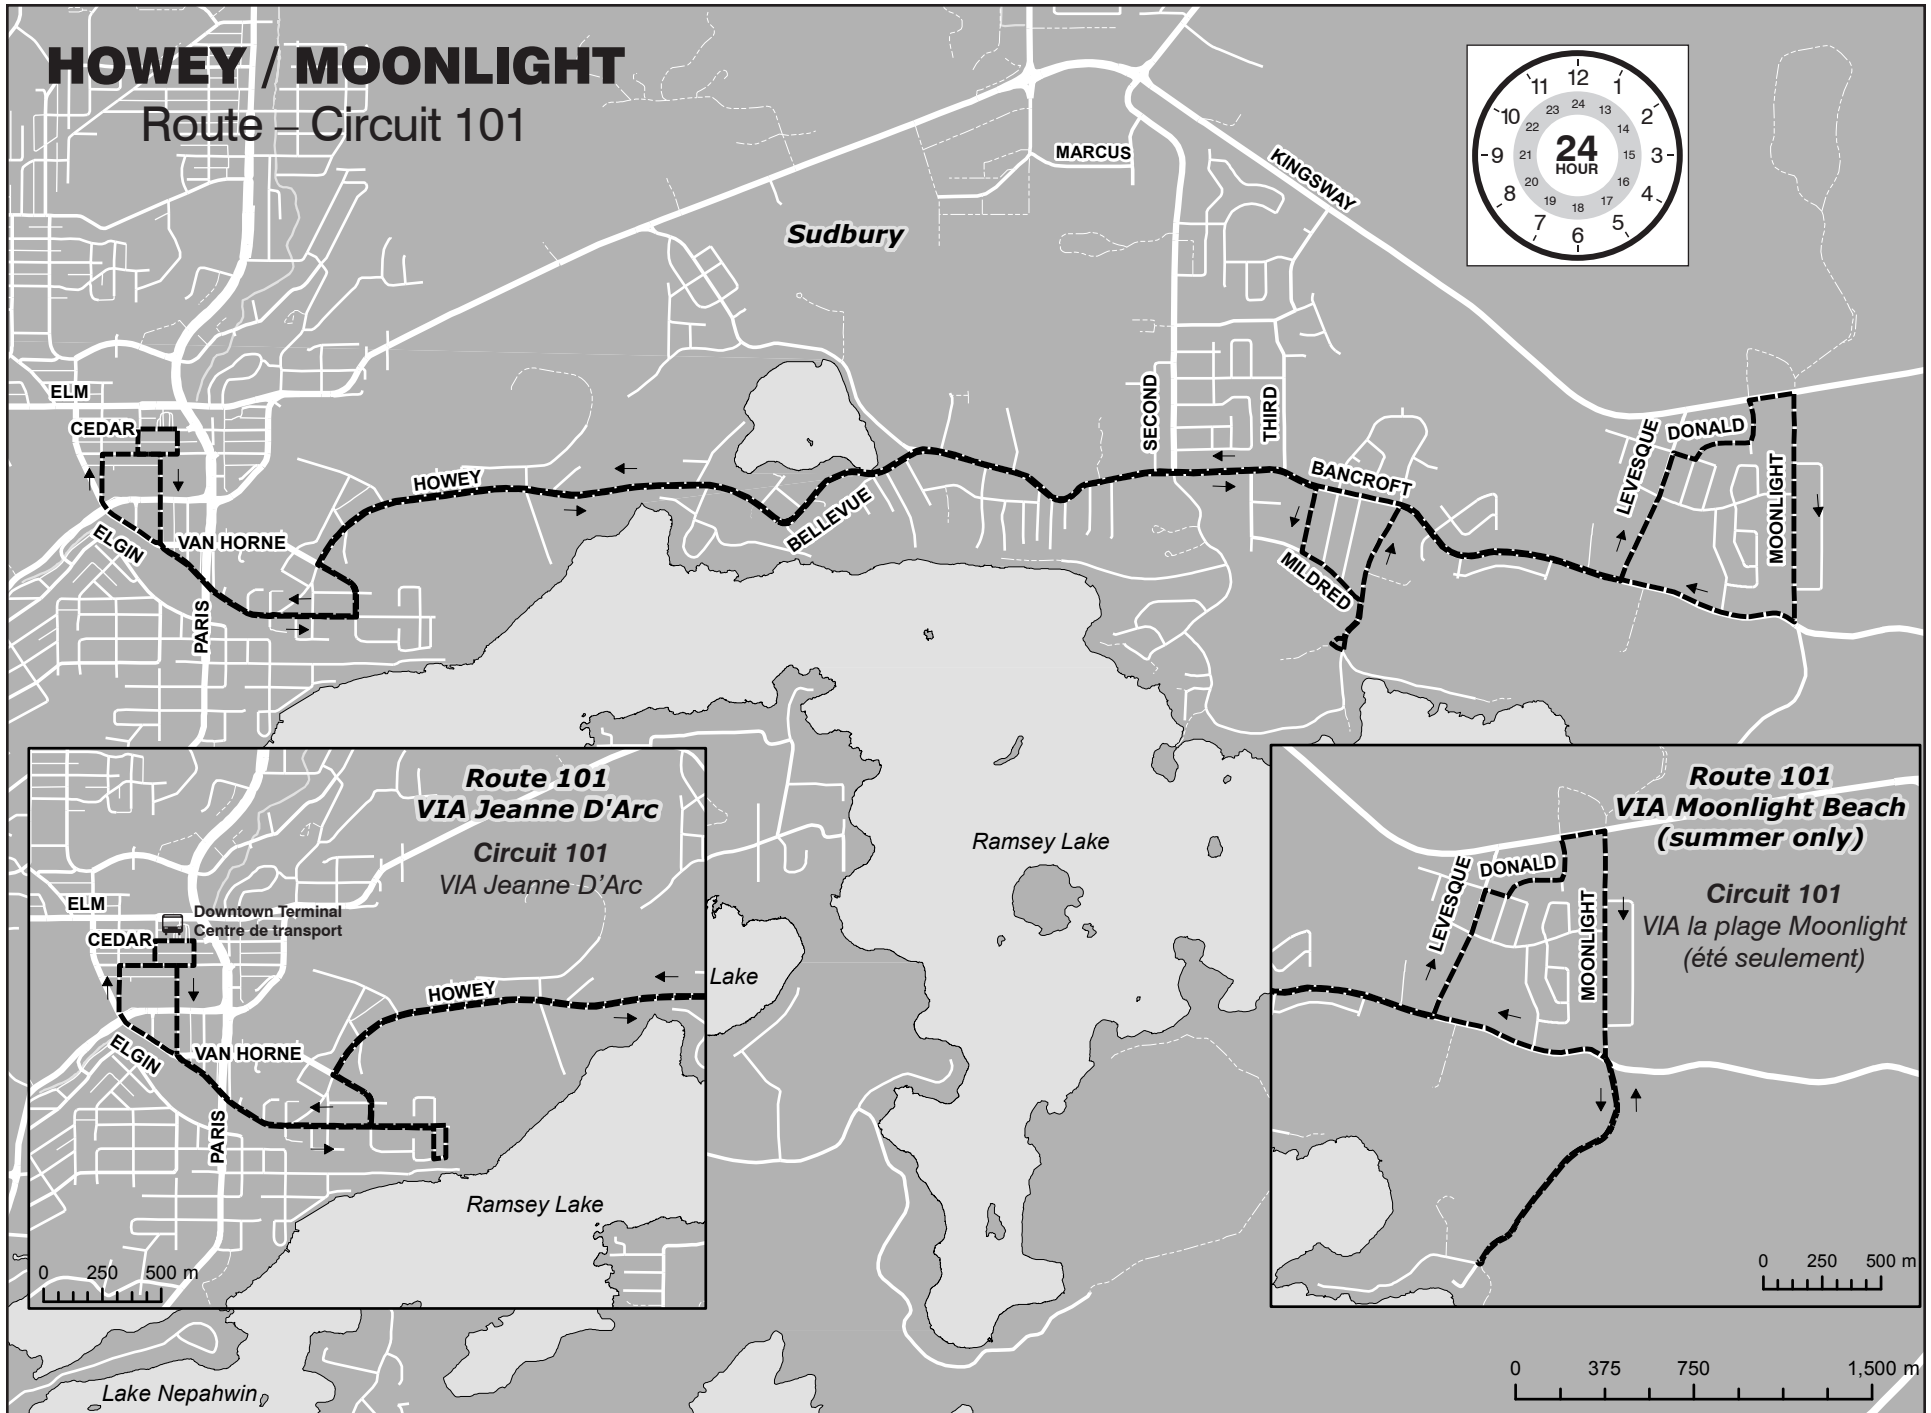

HOWEY / MOONLIGHT

Route – Circuit 101

Please note: Not all streets are contained within this map. To be used as a guideline only. Routes are subject to change without notice.
N.B. Le nom de chaque route du secteur ne figure pas sur la carte ci-dessus. Utilisez-la comme référence uniquement. Les circuits peuvent être modifiés sans préavis.