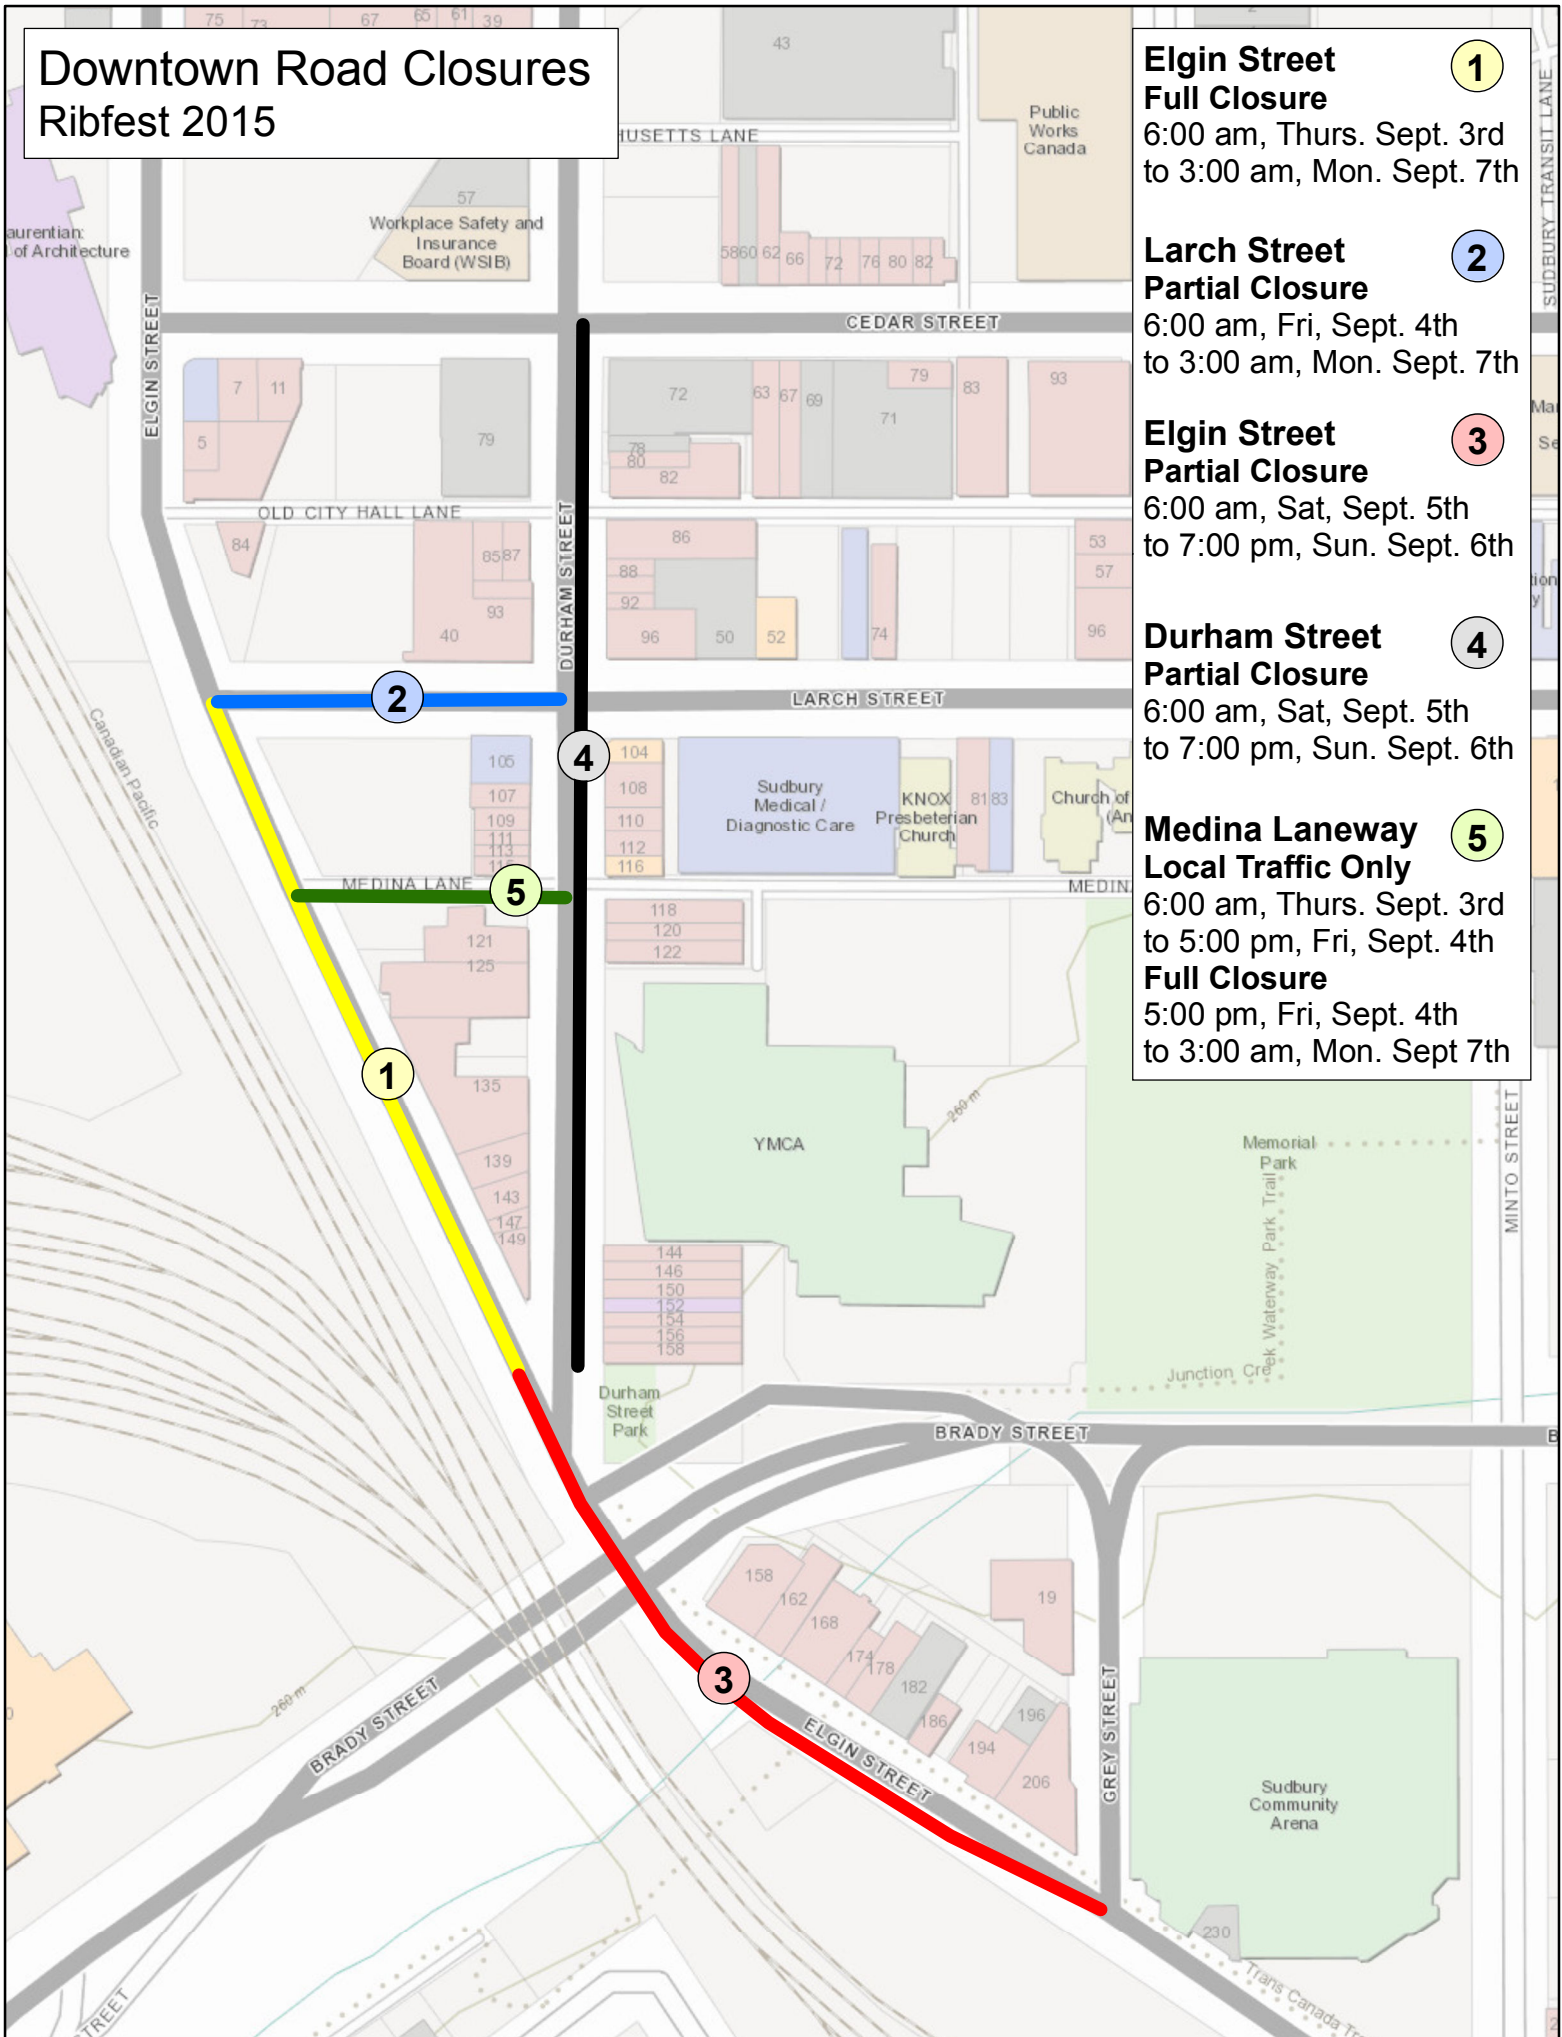

Downtown Road Closures Ribfest 2015

Elgin Street Full Closure ①
6:00 am, Thurs. Sept. 3rd to 3:00 am, Mon. Sept. 7th

Larch Street Partial Closure ②
6:00 am, Fri, Sept. 4th to 3:00 am, Mon. Sept. 7th

Elgin Street Partial Closure ③
6:00 am, Sat, Sept. 5th to 7:00 pm, Sun. Sept. 6th

Durham Street Partial Closure ④
6:00 am, Sat, Sept. 5th to 7:00 pm, Sun. Sept. 6th

Medina Laneway Local Traffic Only ⑤
6:00 am, Thurs. Sept. 3rd to 5:00 pm, Fri, Sept. 4th
Full Closure
5:00 pm, Fri, Sept. 4th to 3:00 am, Mon. Sept. 7th