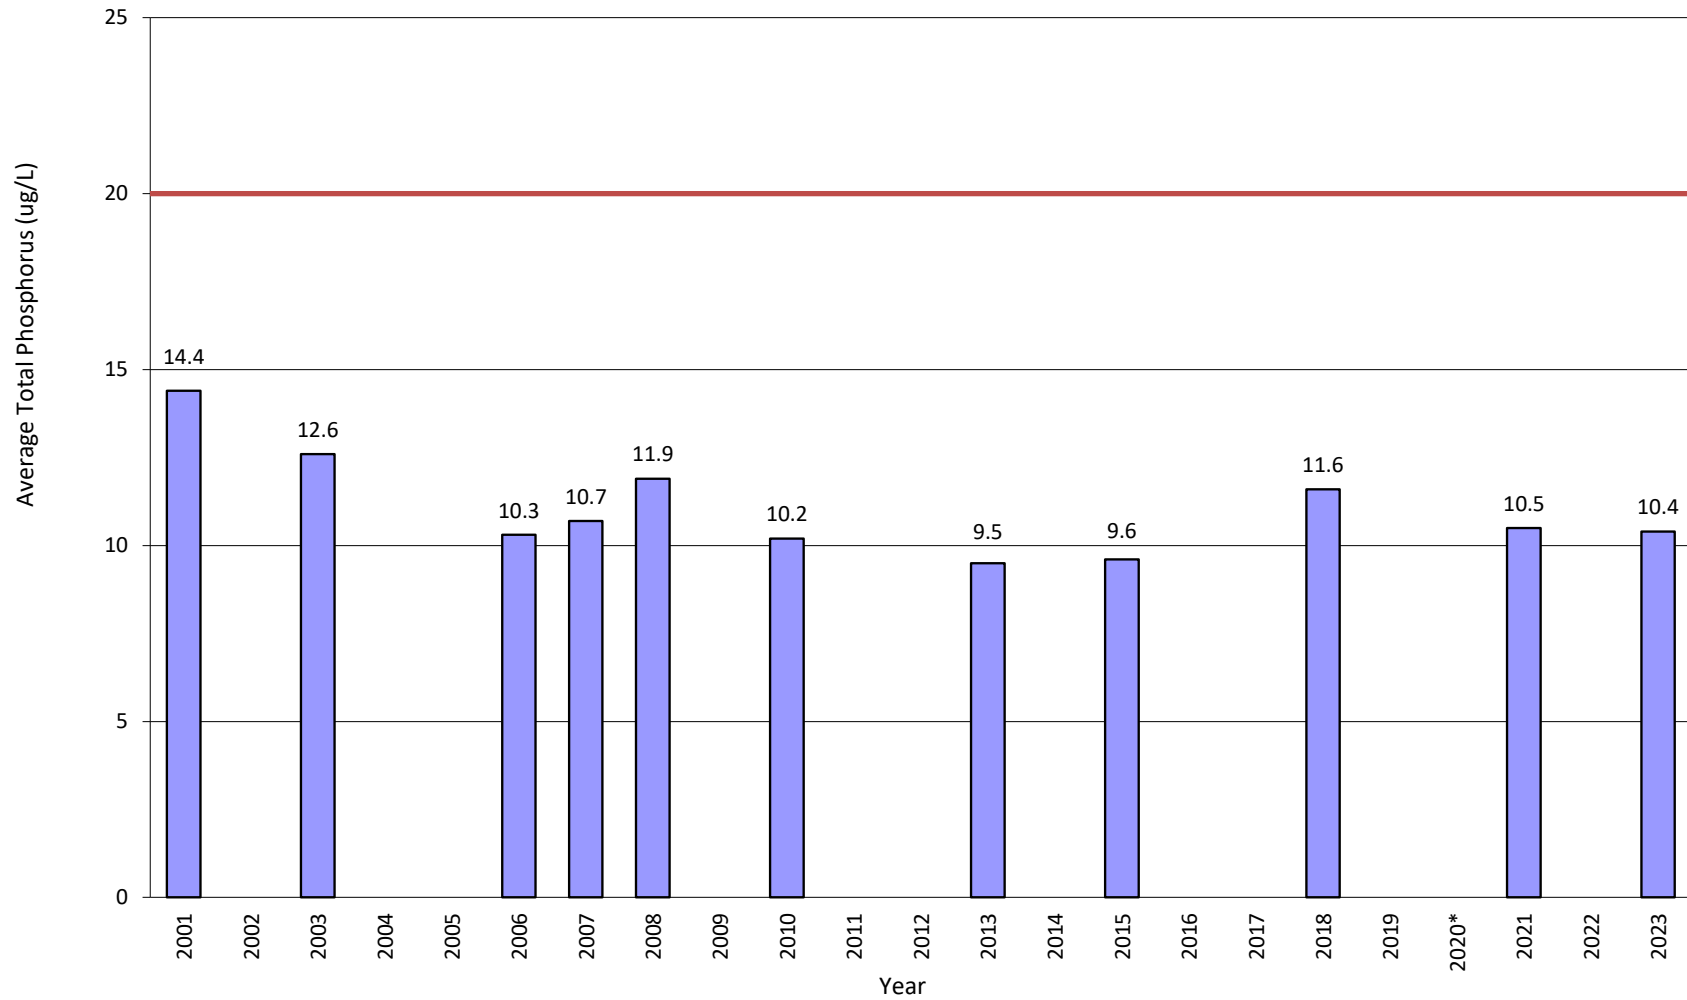

Skill Lake

Lakes with phosphorus levels greater than 20 $\mu\text{g/L}$ are classified as eutrophic lakes, which are highly productive and more susceptible to nuisance algal blooms

* Indicates samples analyzed at private laboratories