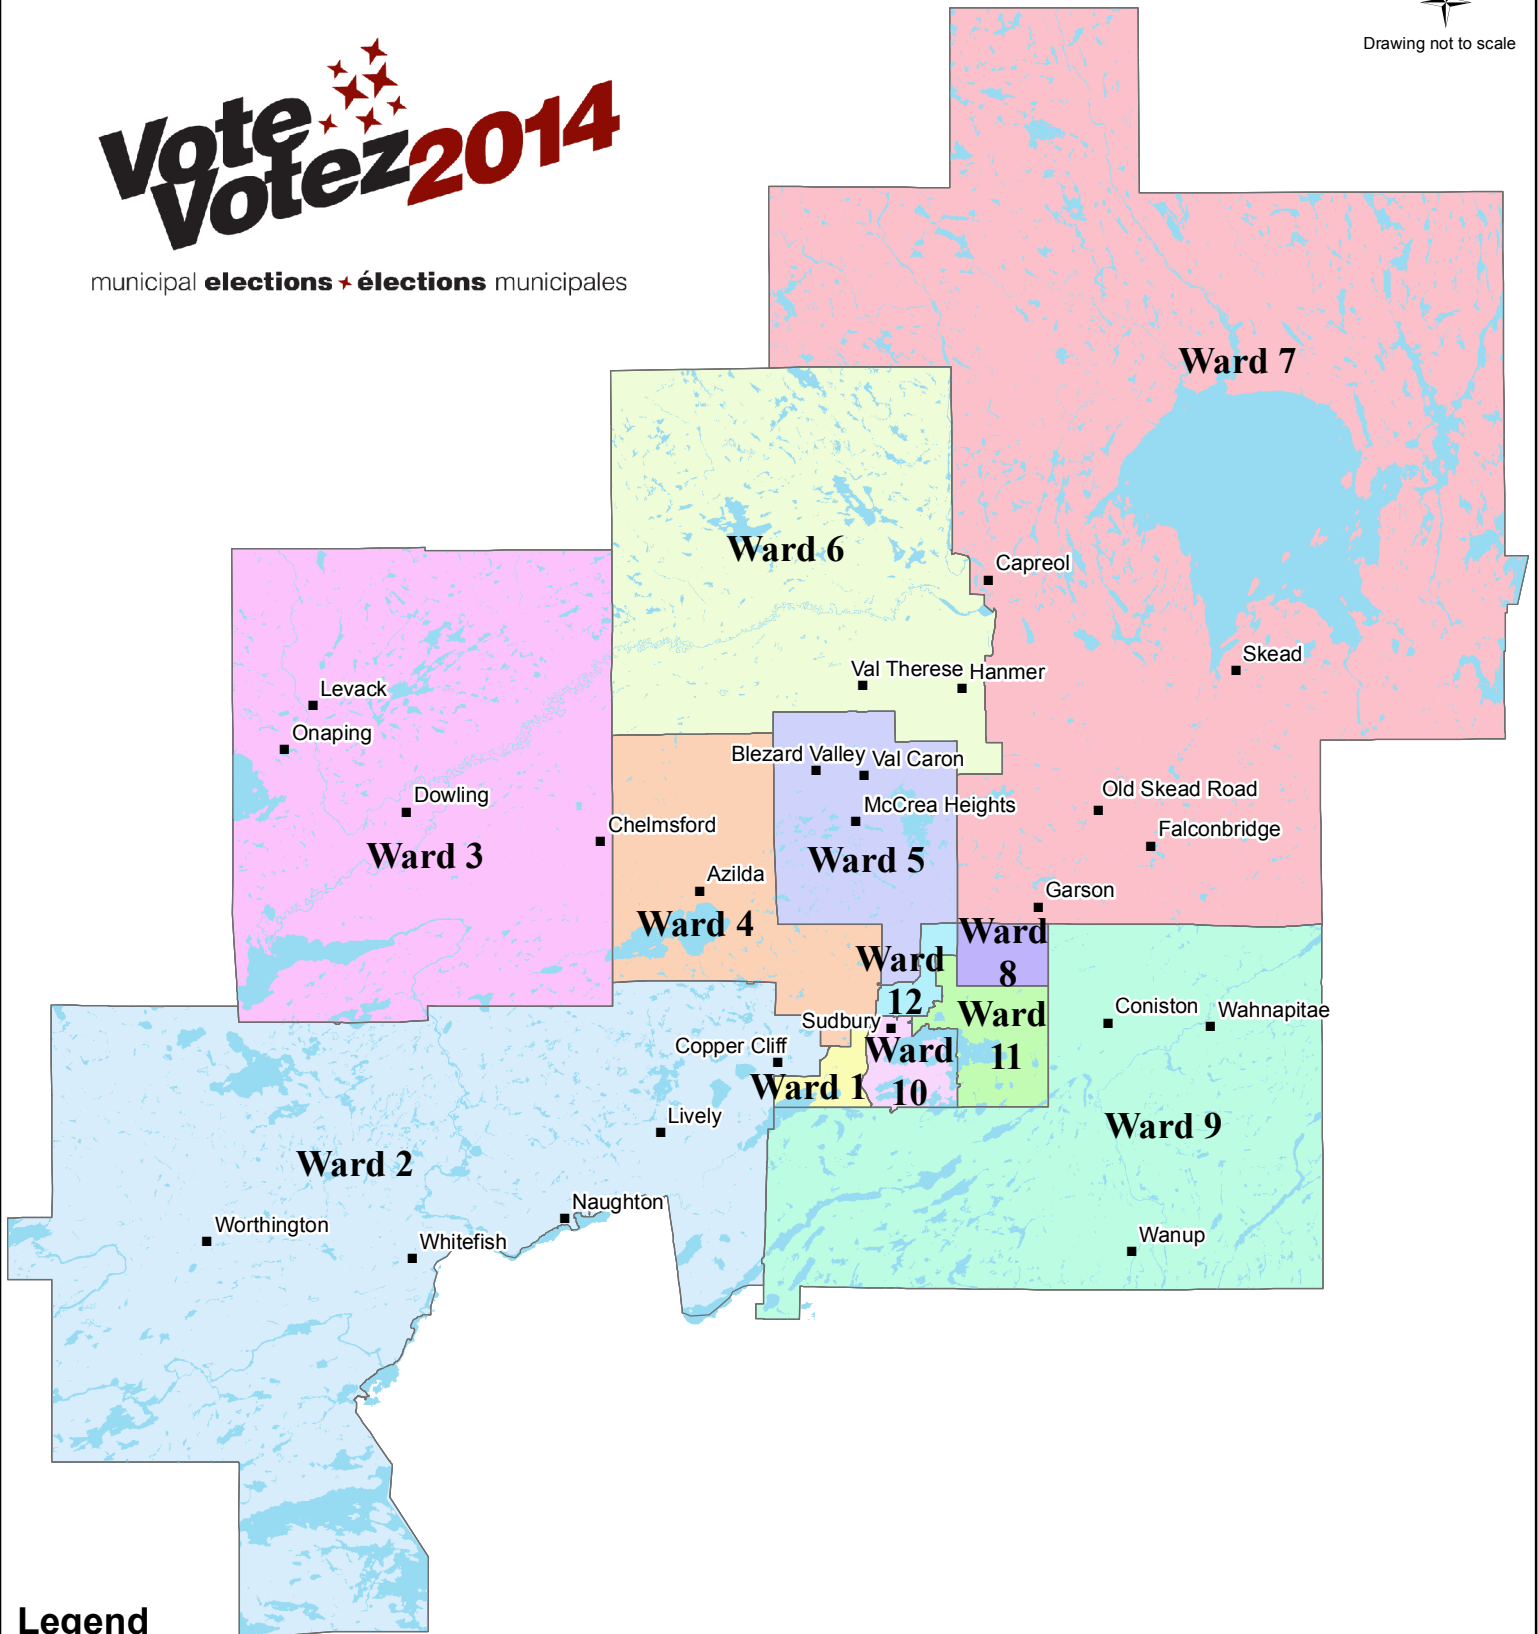

# Vote Votiez 2014

municipal elections • élections municipales

## Legend

- Community
- Waterbody (LIO)
- Wards**
- Ward 1: West End, Gatchell, Copper Park, Robinson, Moonglo, south of Ontario Street and west of Regent Street
- Ward 2: Lively, Naughton, Whitefish, Copper Cliff, Worthington
- Ward 3: Chelmsford, Onaping, Dowling, Levack
- Ward 4: Azilda, Elm West, Donovan
- Ward 5: Val Caron, Blezard Valley, Cambrian Heights, McCrea Heights, Guilletville, Notre Dame - Lasalle area west of Rideau Street
- Ward 6: Val Therese, Hanmer
- Ward 7: Garson, Falconbridge, Capreol, Skead
- Ward 8: New Sudbury (East of Barry Downe Road)
- Ward 9: Coniston, Wahnapiatae, Wanup, South End (Broder Township)
- Ward 10: Lockerby, Lo-Ellen, University Area, Kingsmount, Bell Park, Downtown (South of Elm Street)
- Ward 11: Minnow Lake, New Sudbury (West of Barry Downe Road, East of Arthur Street, South of Lasalle Boulevard)
- Ward 12: Flour Mill, Downtown (North of Elm Street), New Sudbury (East of Rideau Street, West of Barrydowne Road, and North of Lasalle Boulevard), Kingsway - Bancroft area