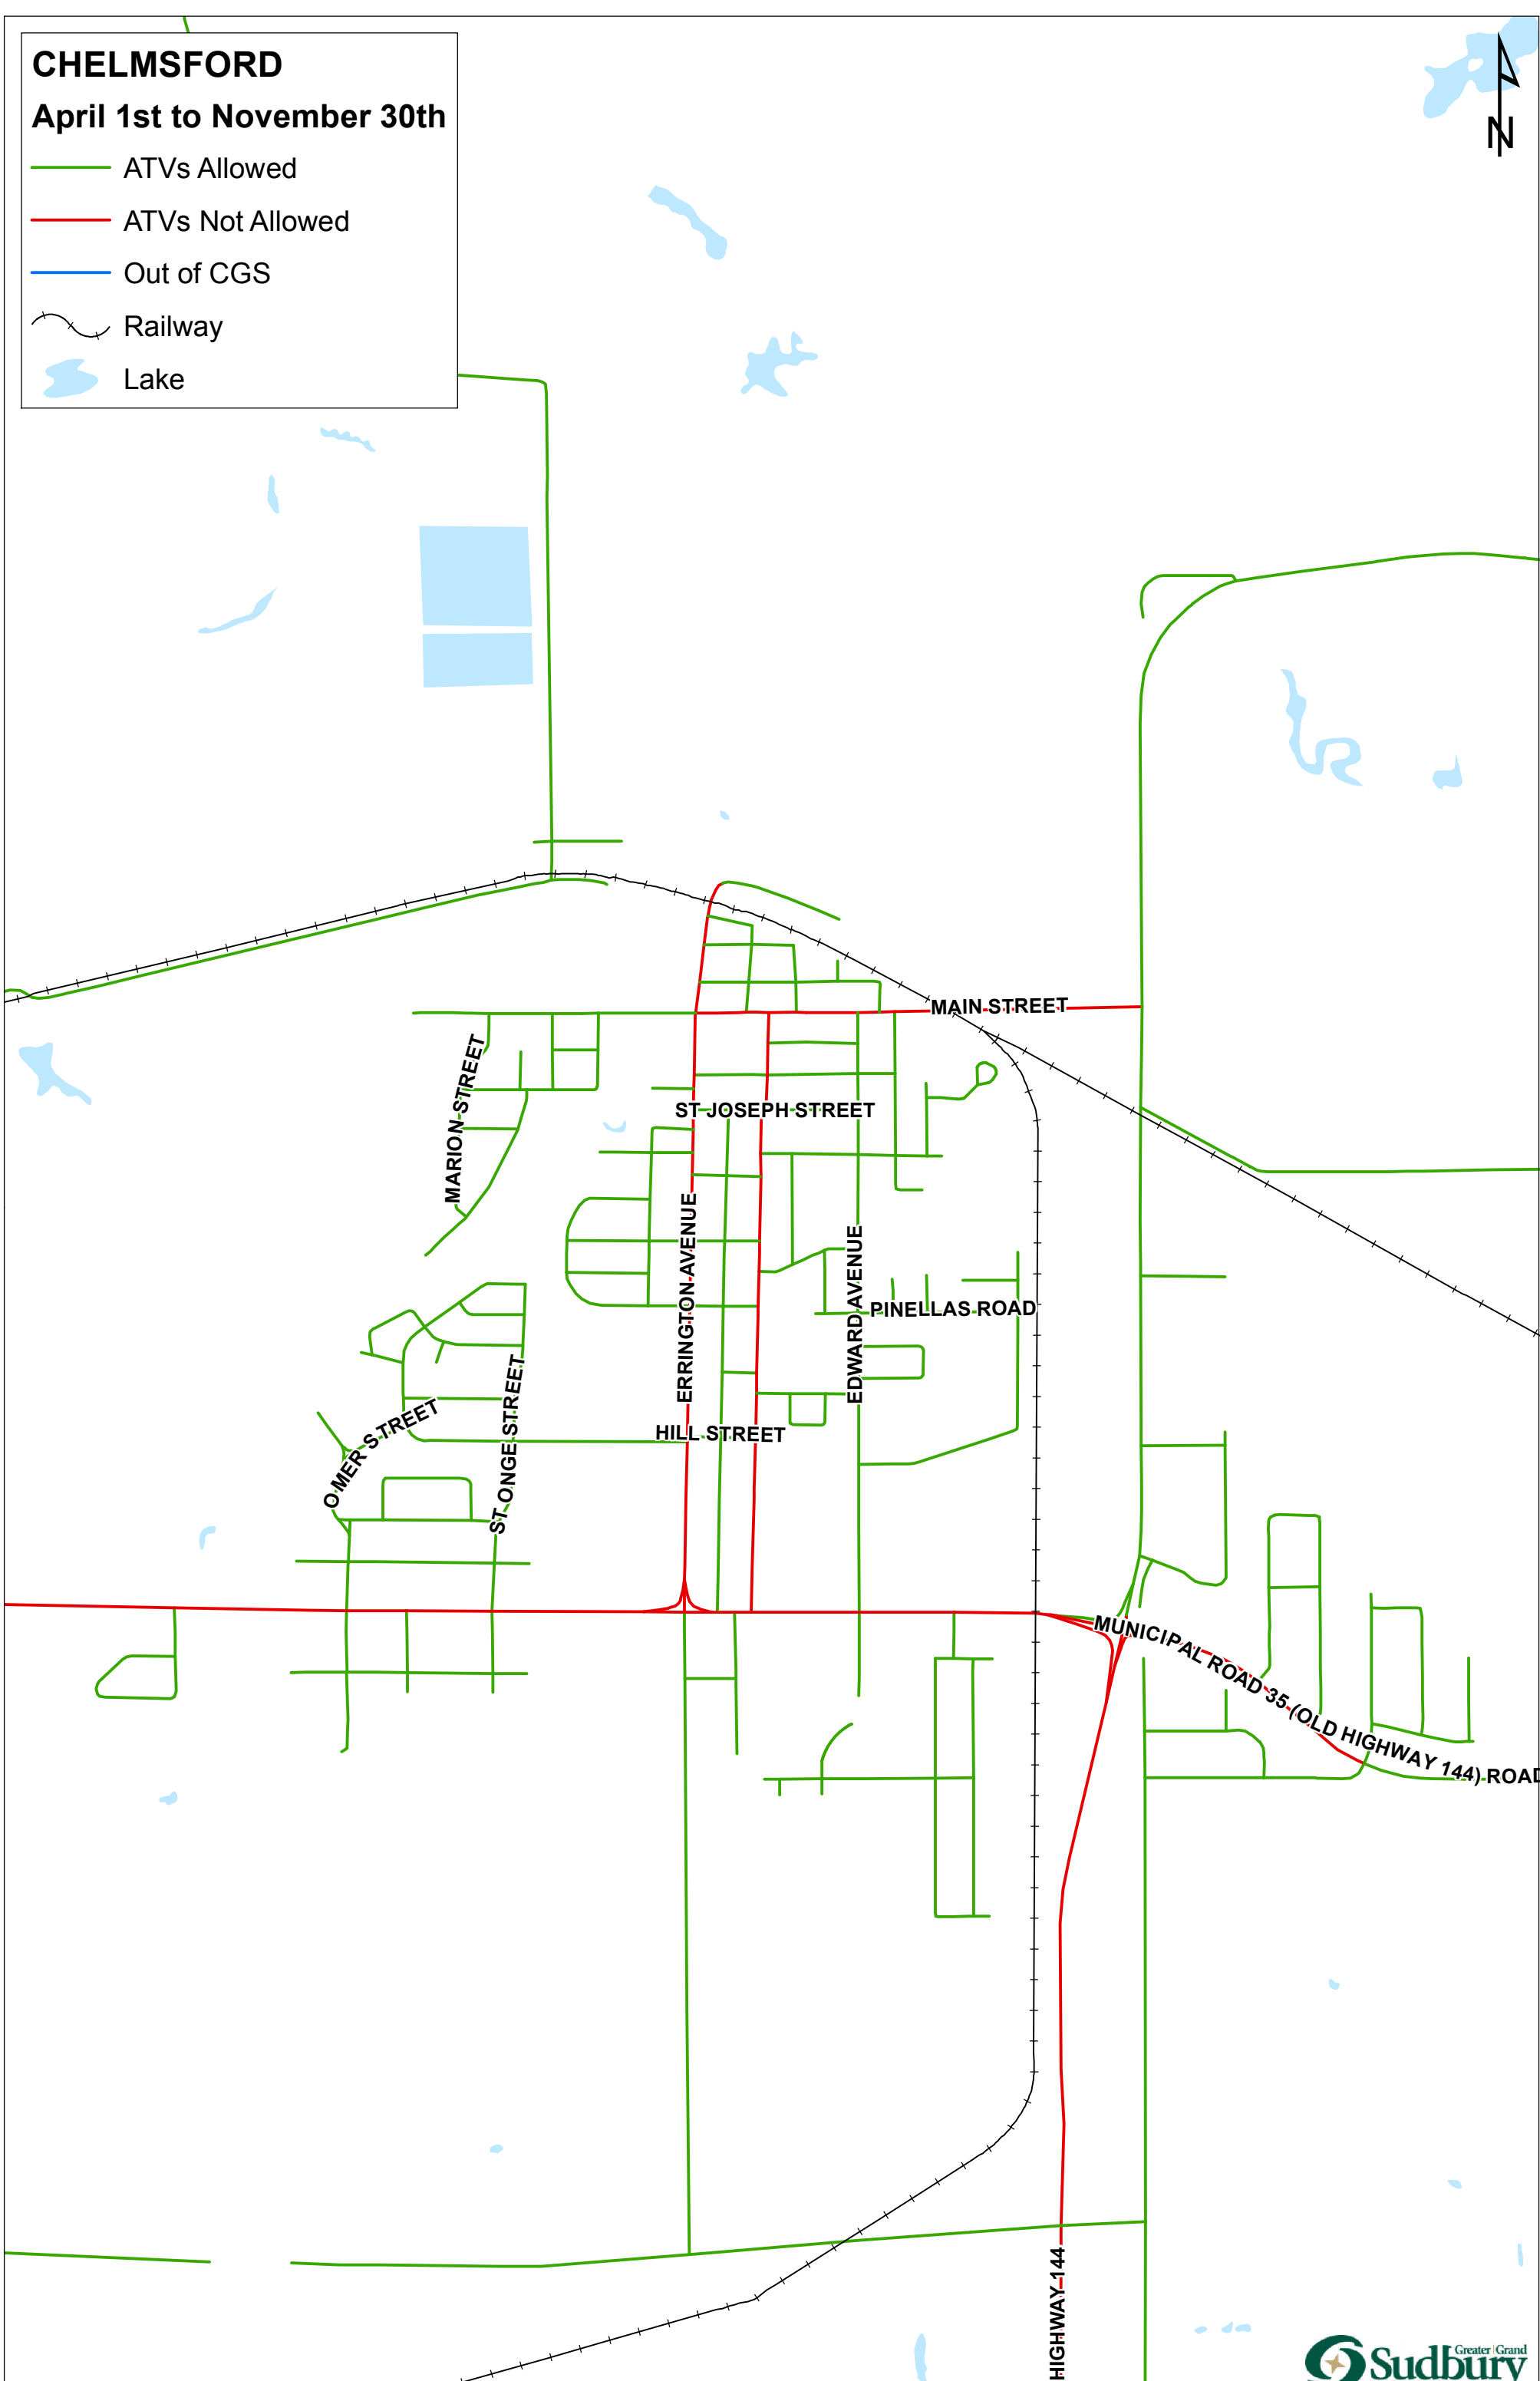

CHELMSFORD

April 1st to November 30th

- ATVs Allowed
- ATVs Not Allowed
- Out of CGS
- ~ Railway
- Lake