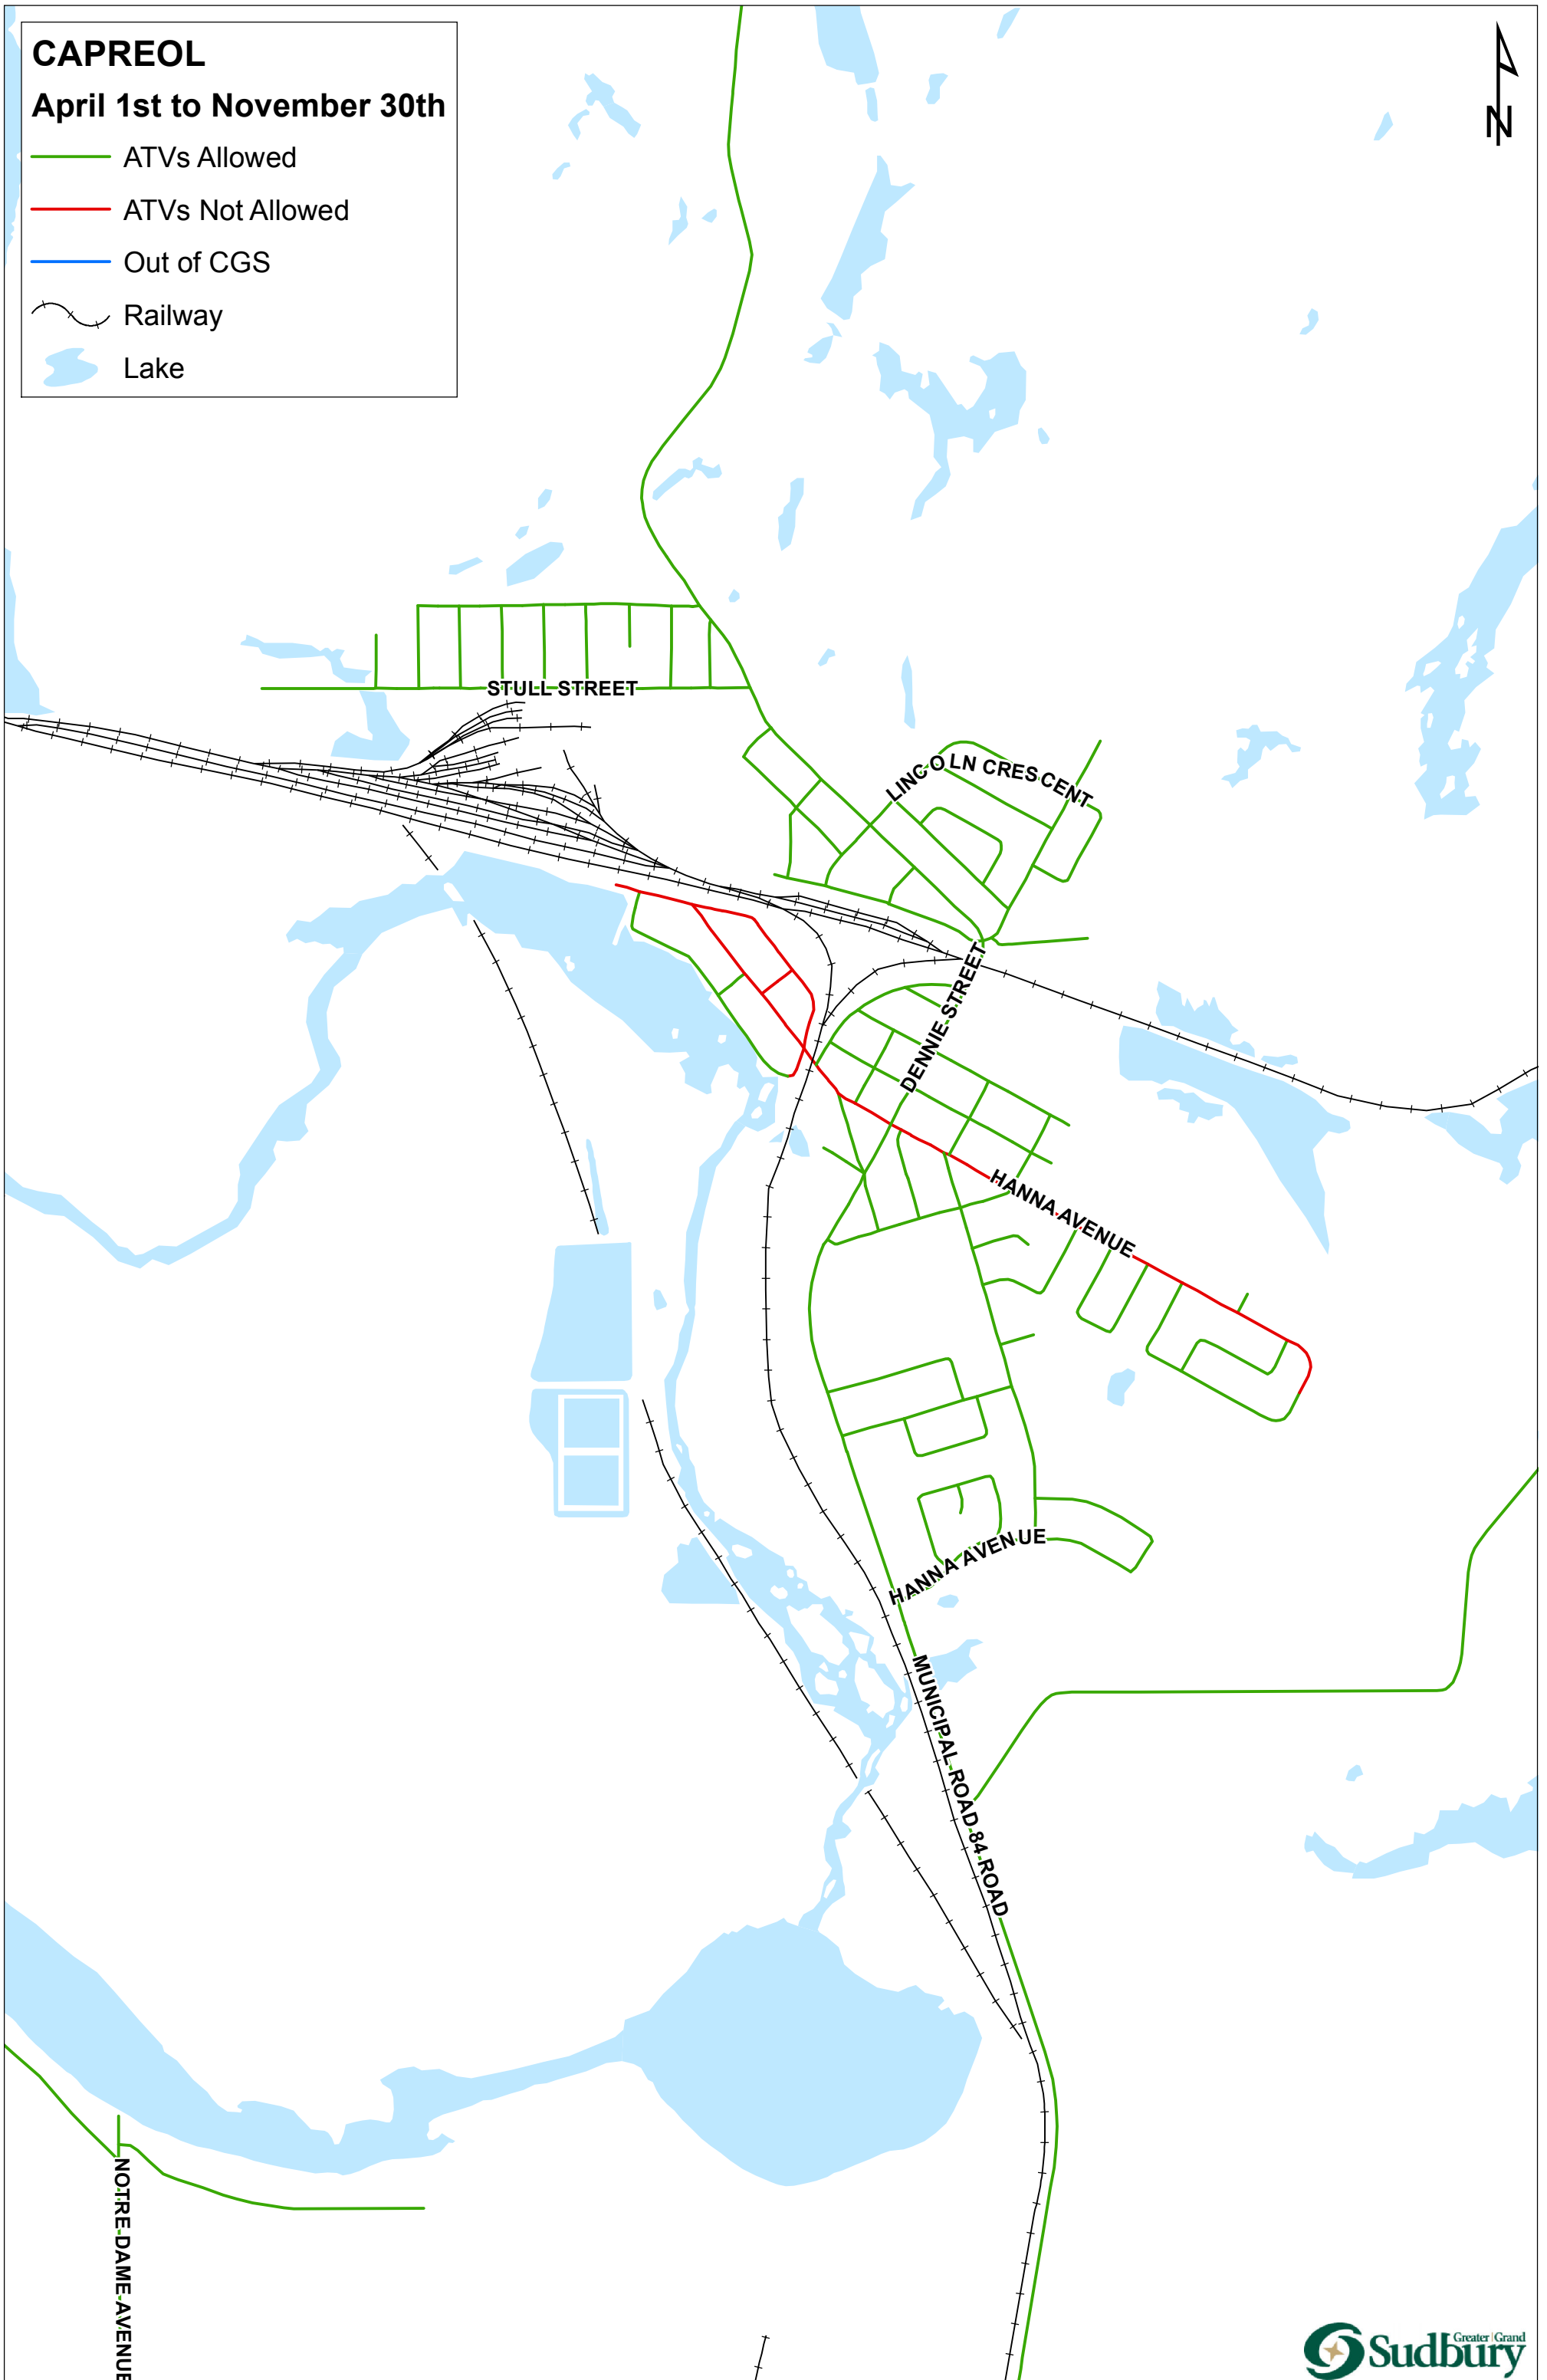

CAPREOL

April 1st to November 30th

- ATVs Allowed
- ATVs Not Allowed
- Out of CGS
- ~ Railway
- Lake