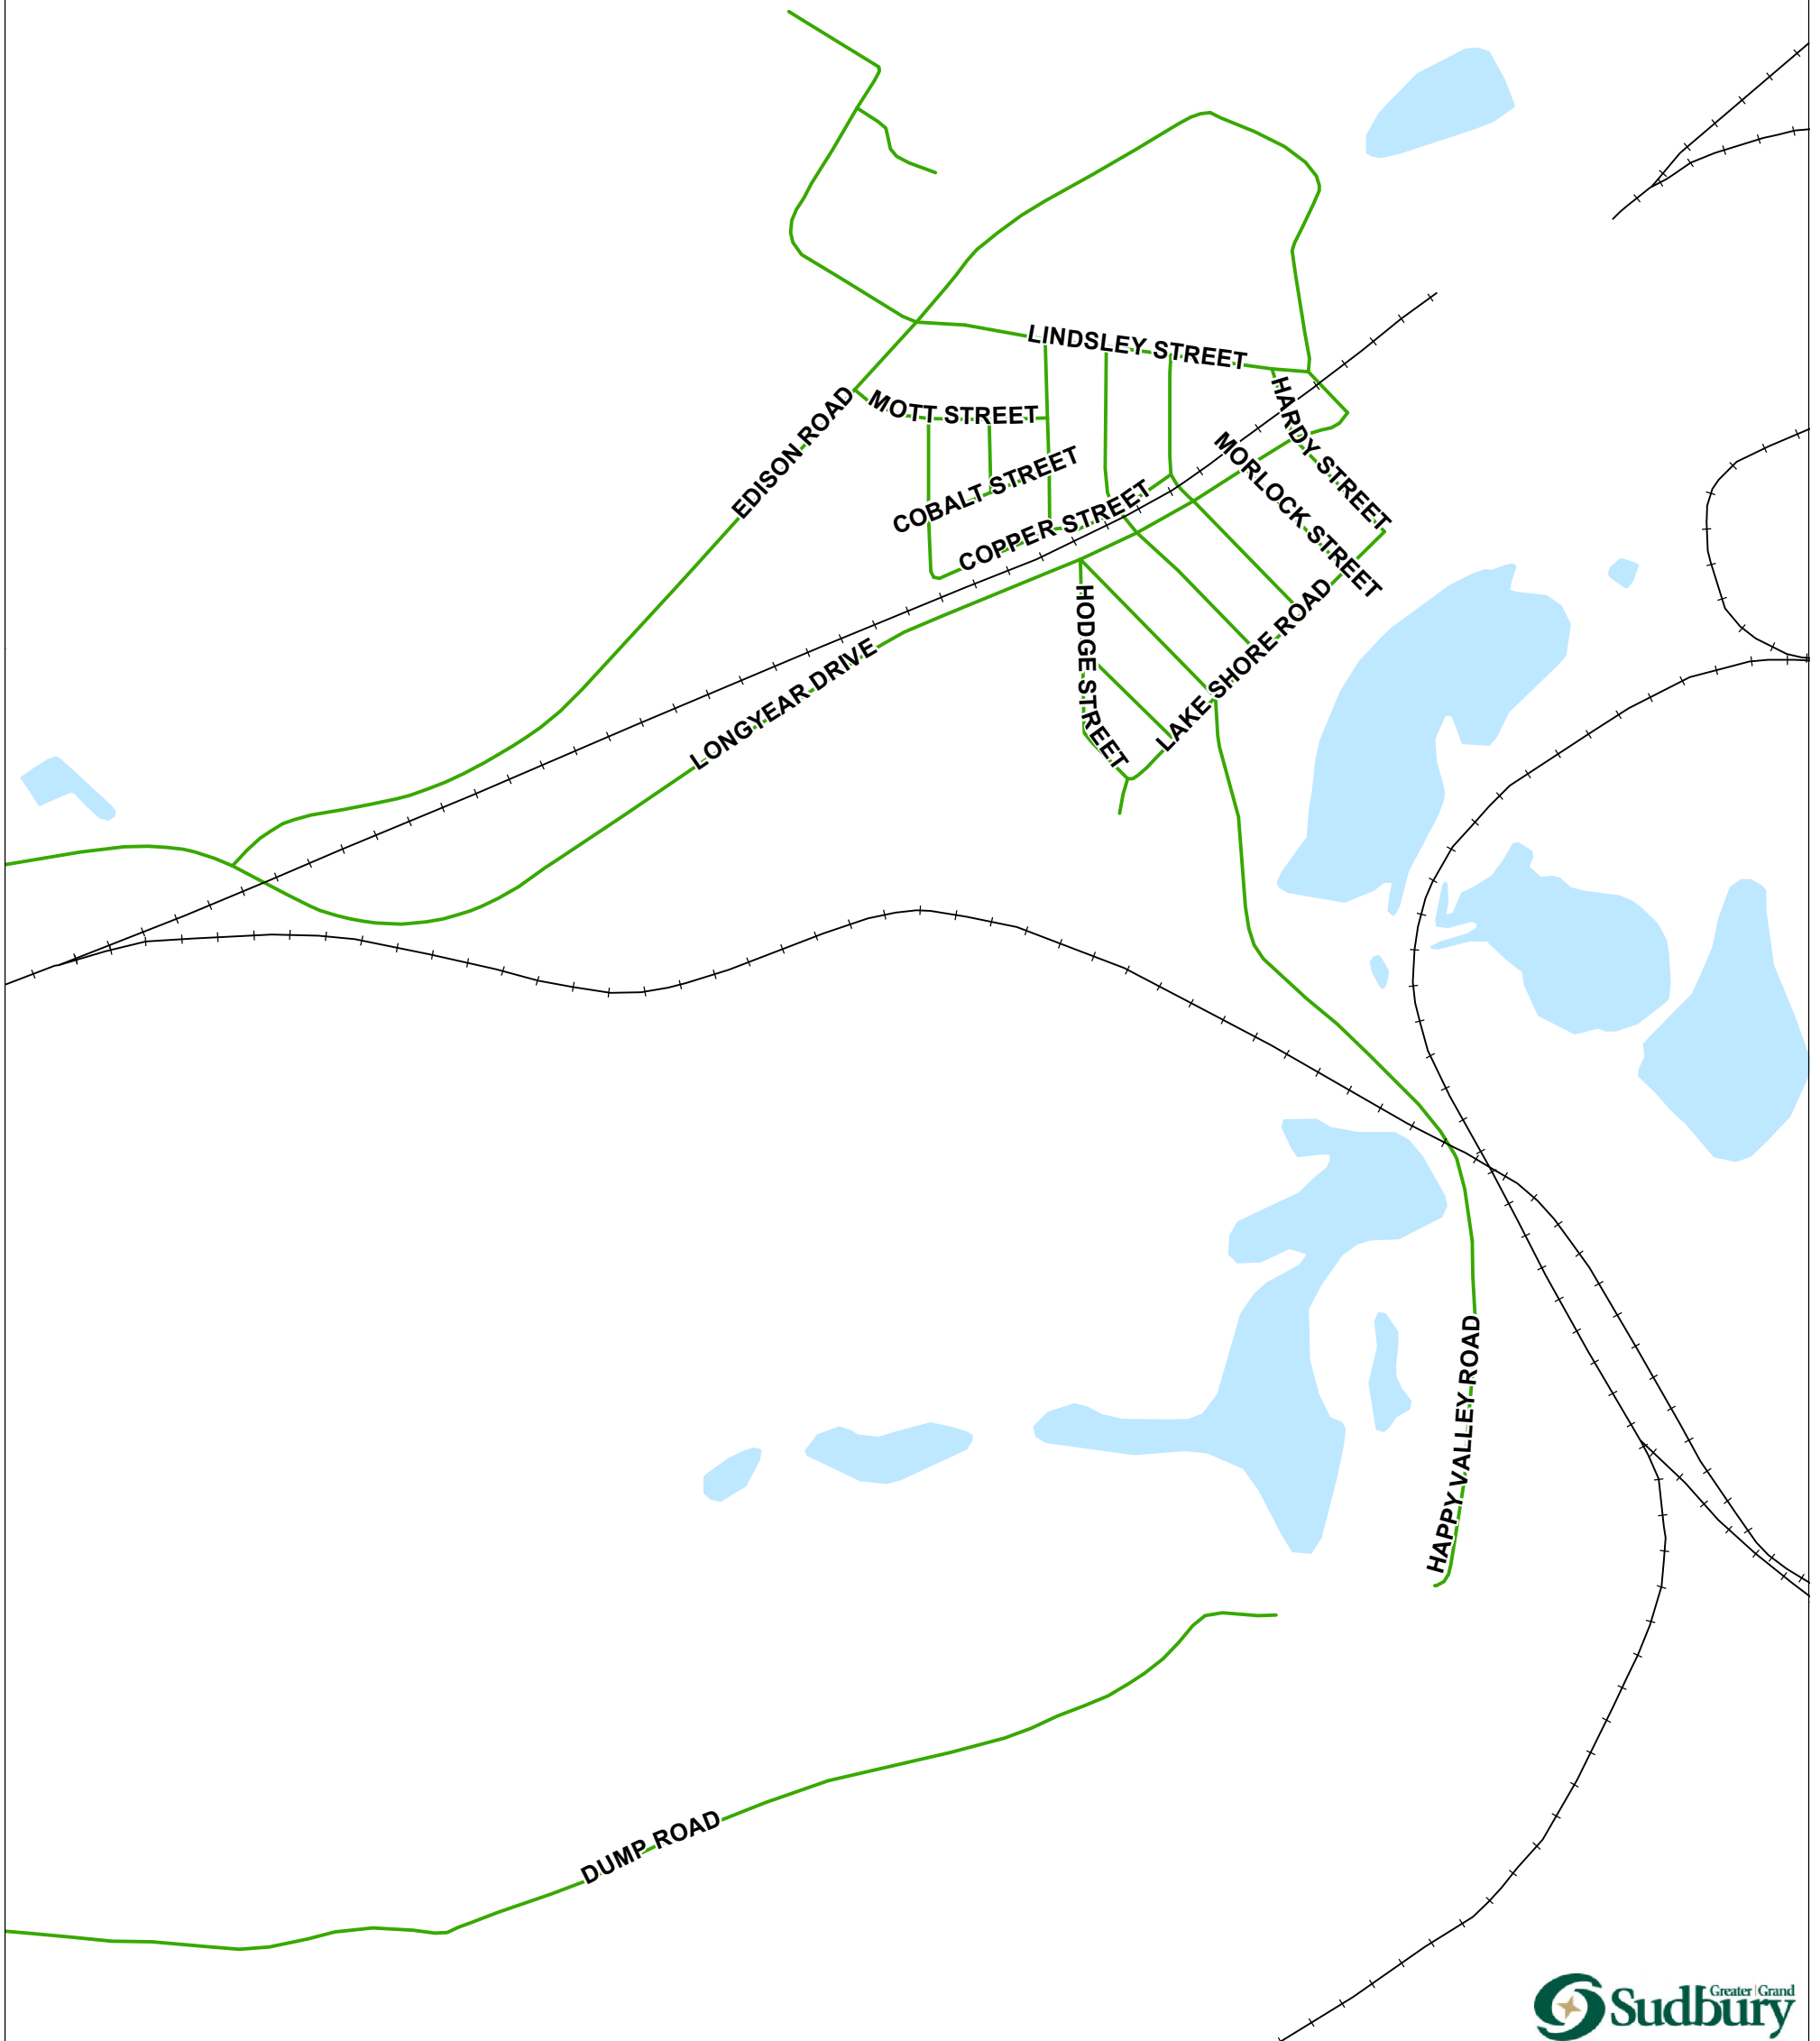

# FALCONBRIDGE

April 1st to November 30th

- ATVs Allowed
- ATVs Not Allowed
- Out of CGS
- ~ Railway
- Lake