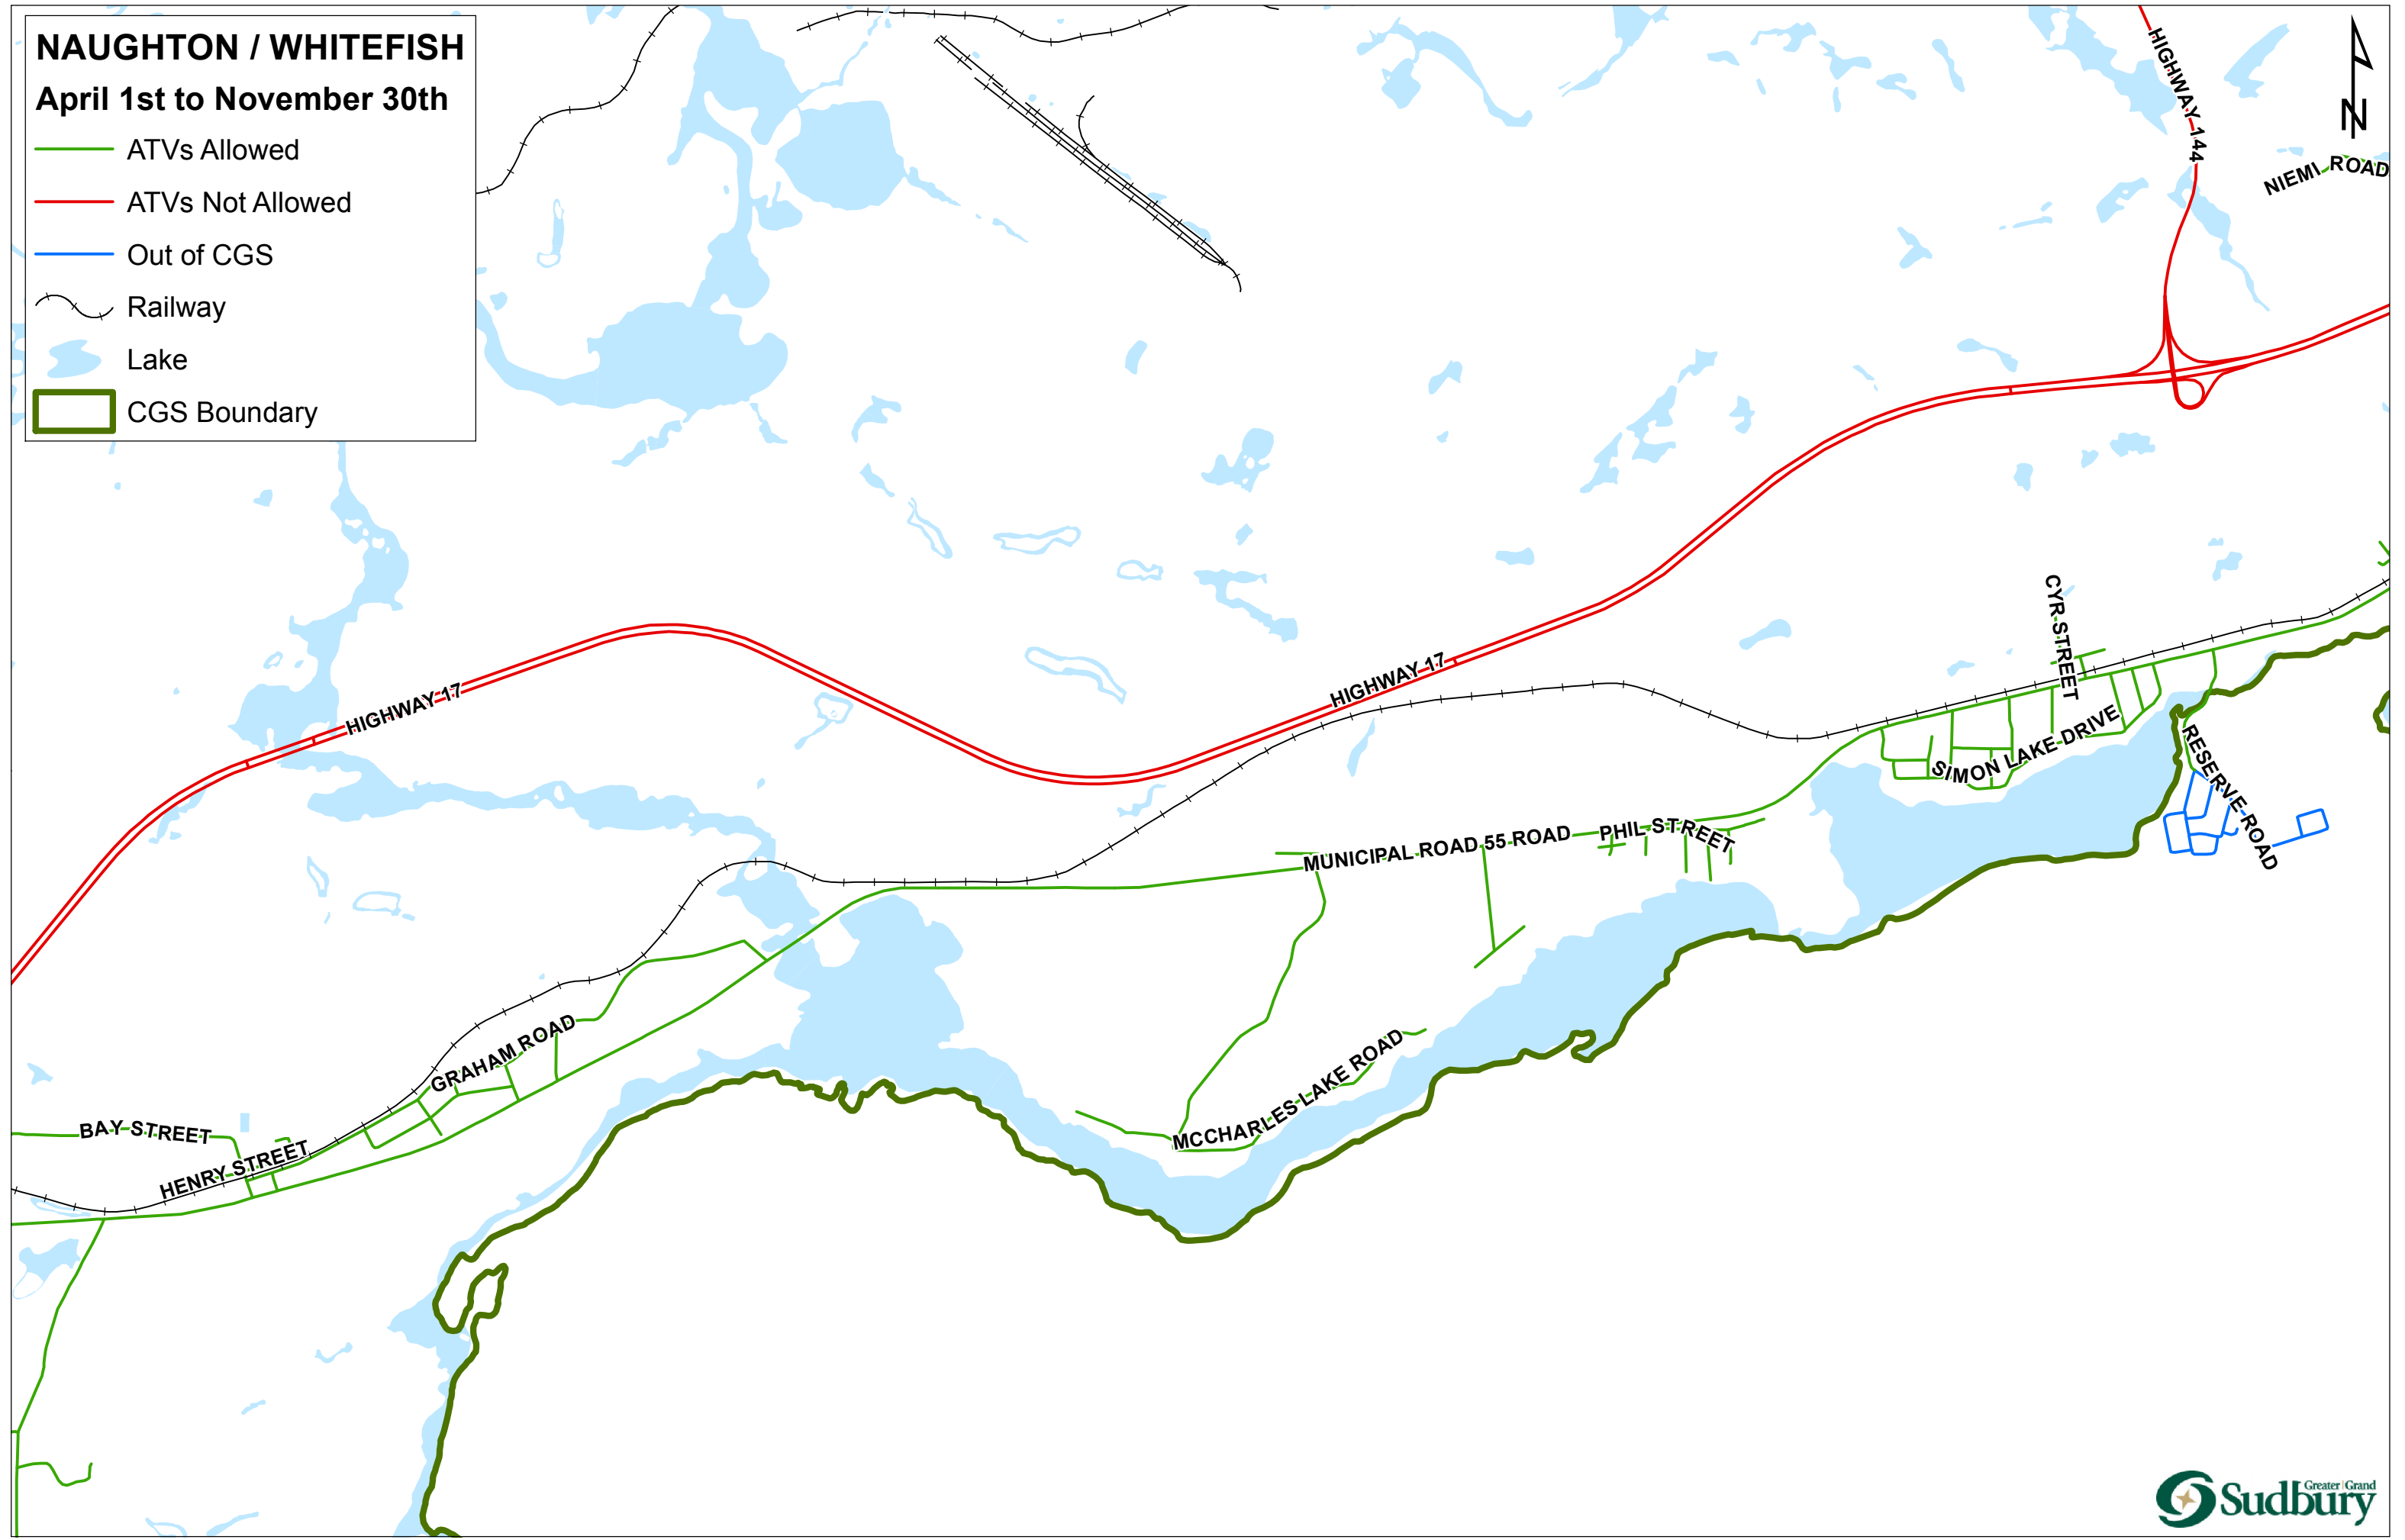

# NAUGHTON / WHITEFISH

April 1st to November 30th

- ATVs Allowed
- ATVs Not Allowed
- Out of CGS
- Railway
- Lake
- CGS Boundary