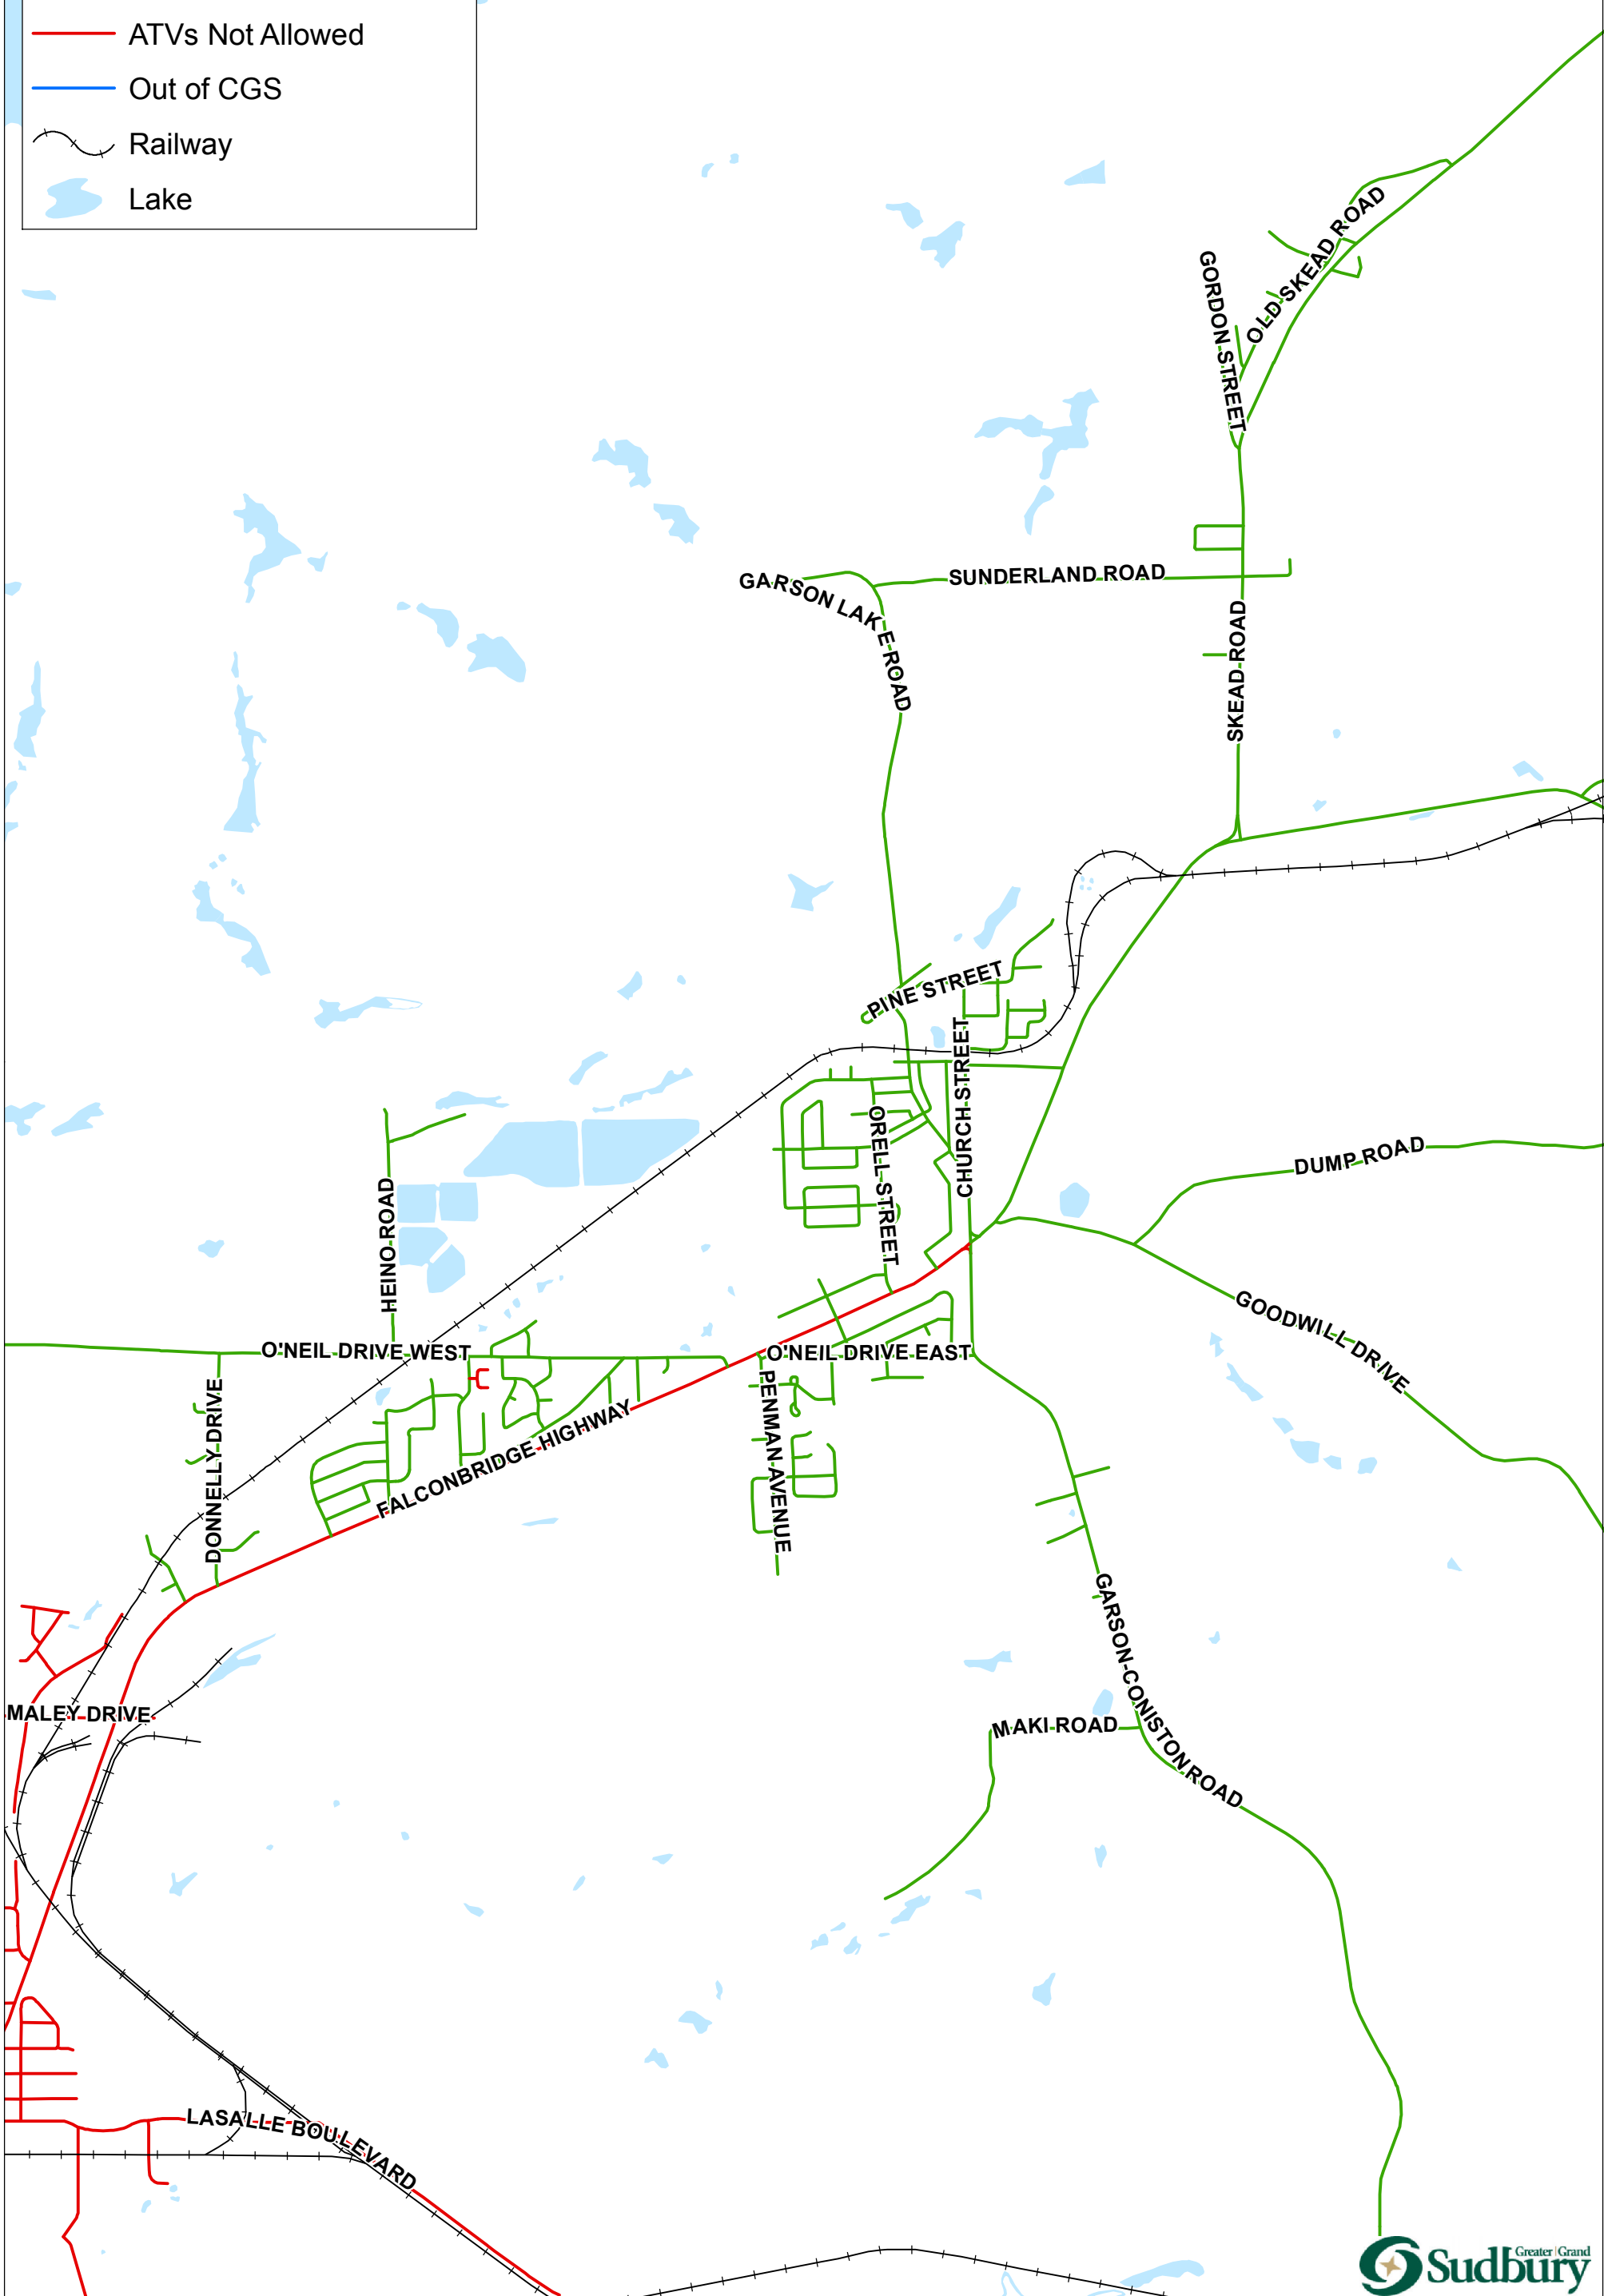

GARSON

April 1st to November 30th

- ATVs Allowed
- ATVs Not Allowed
- Out of CGS
- ~ Railway
- Lake