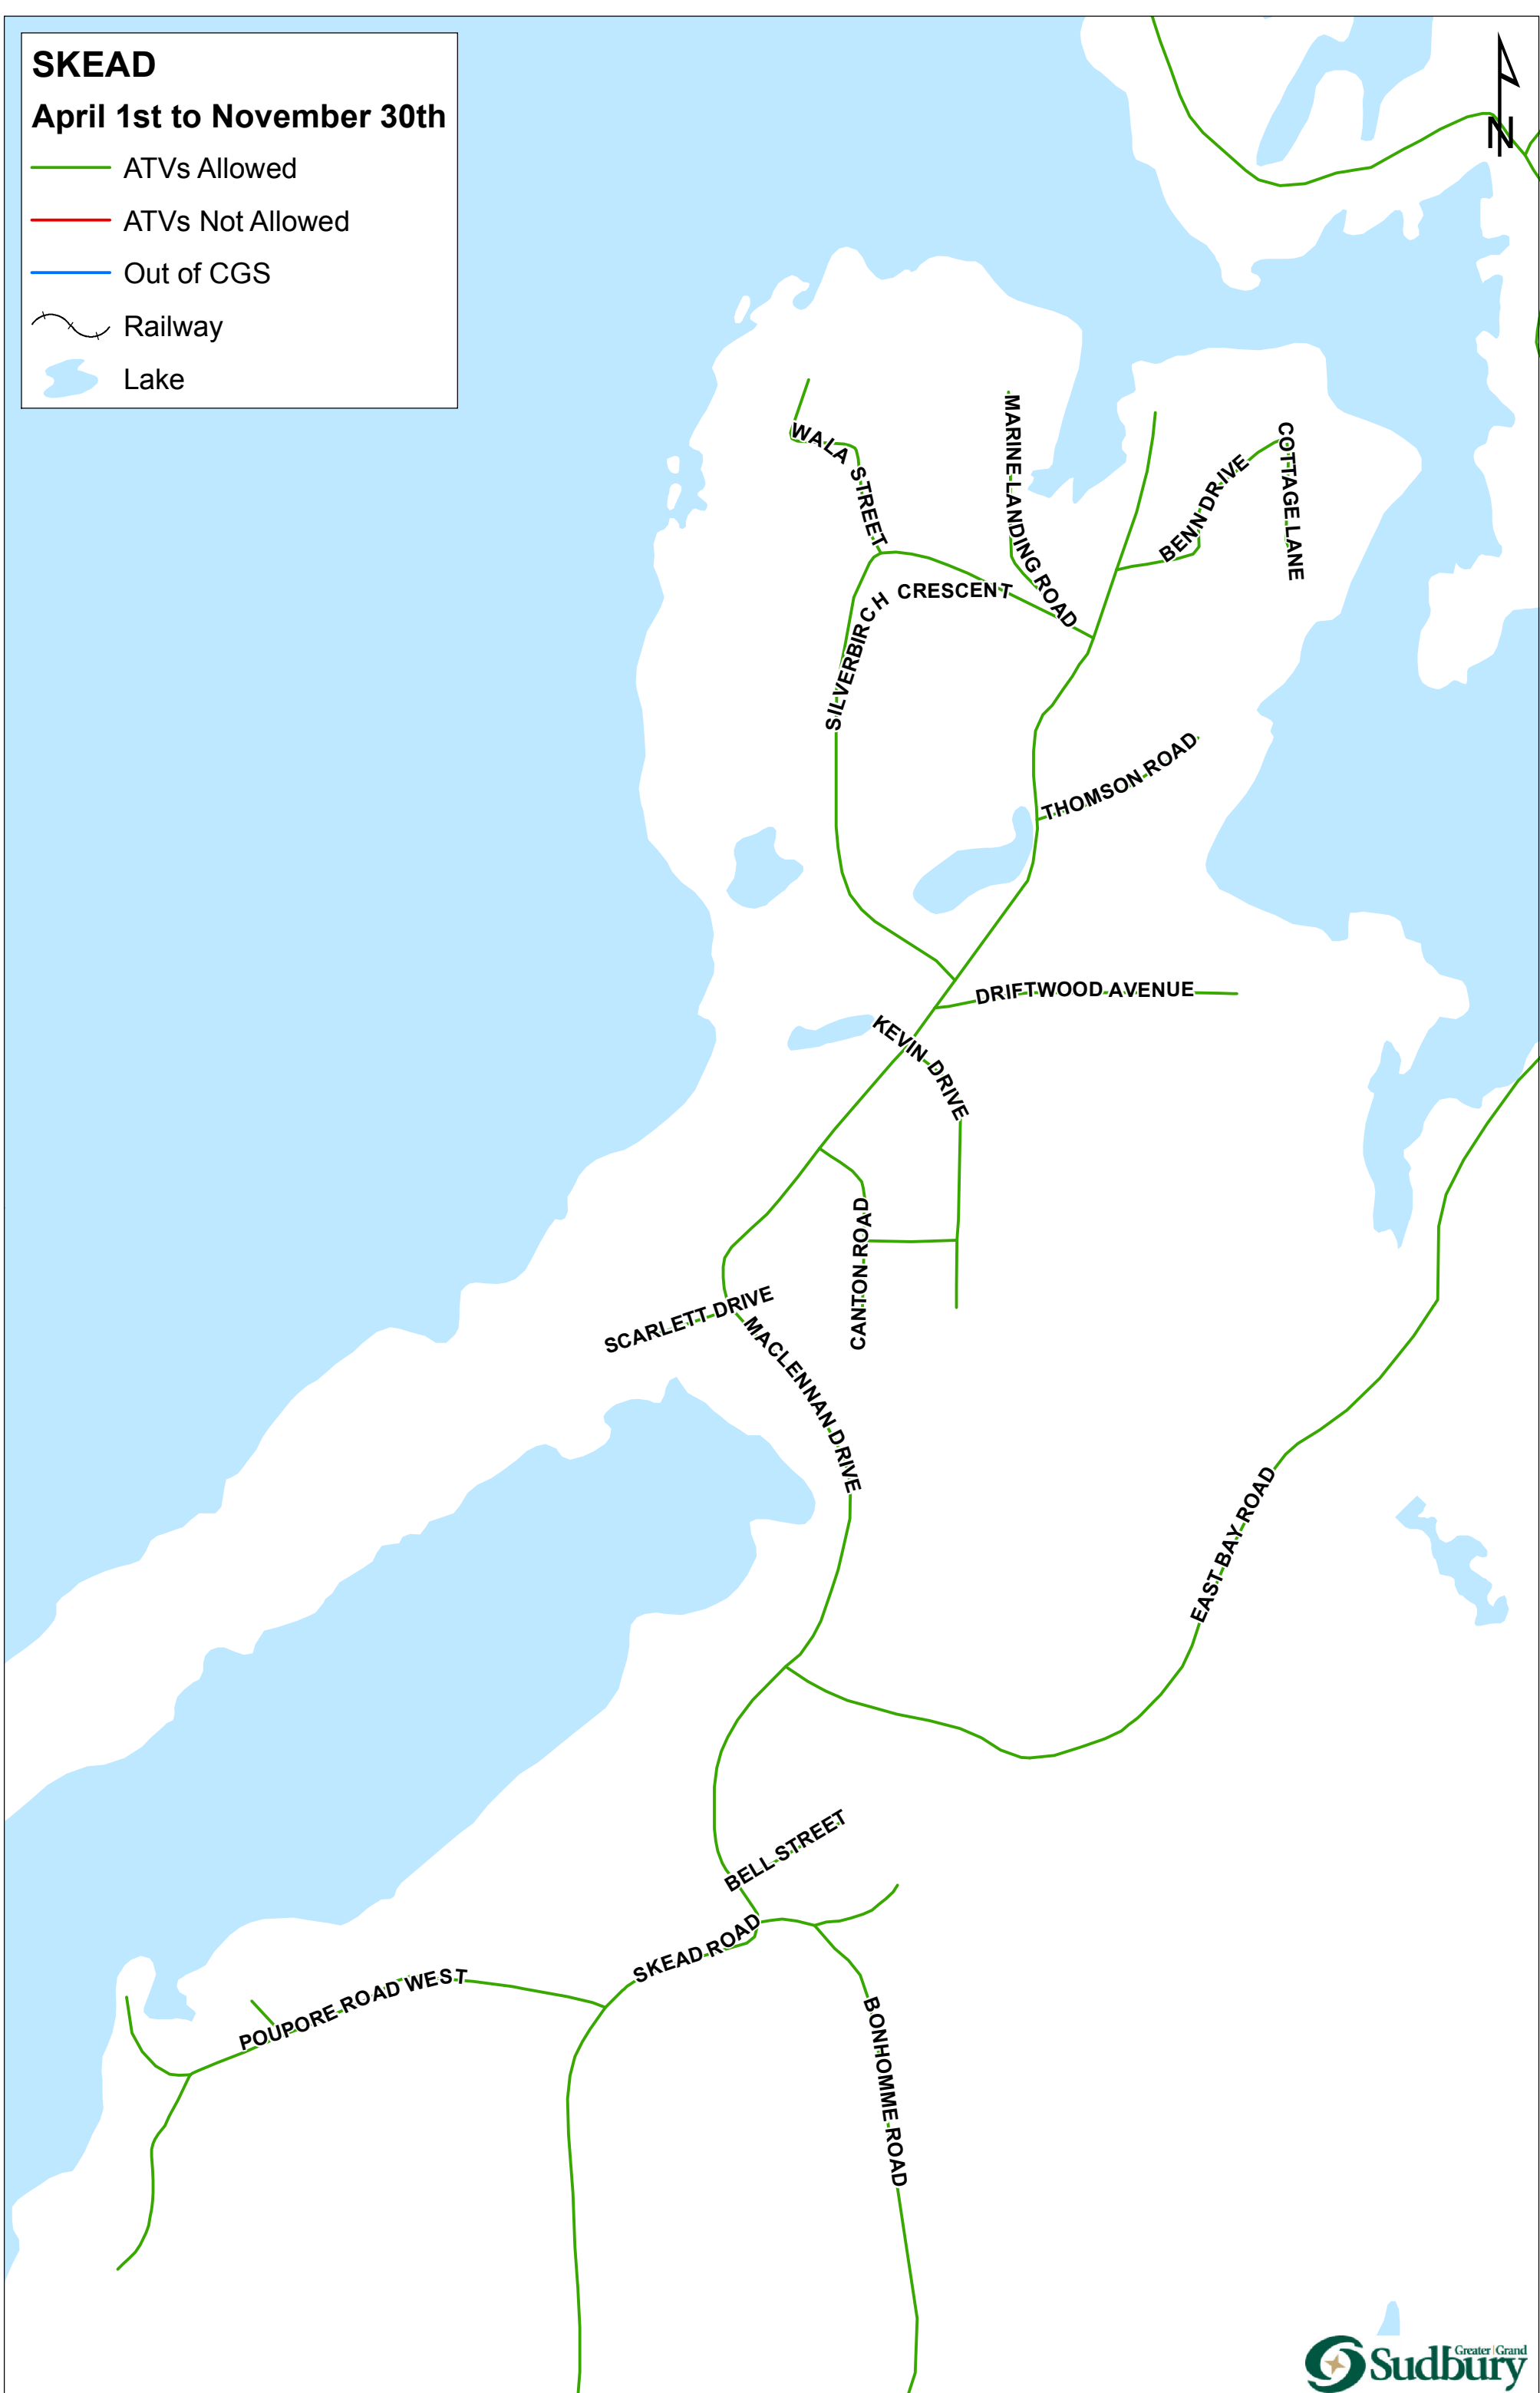

SKEAD

April 1st to November 30th

- ATVs Allowed
- ATVs Not Allowed
- Out of CGS
- ~ Railway
- ☪ Lake