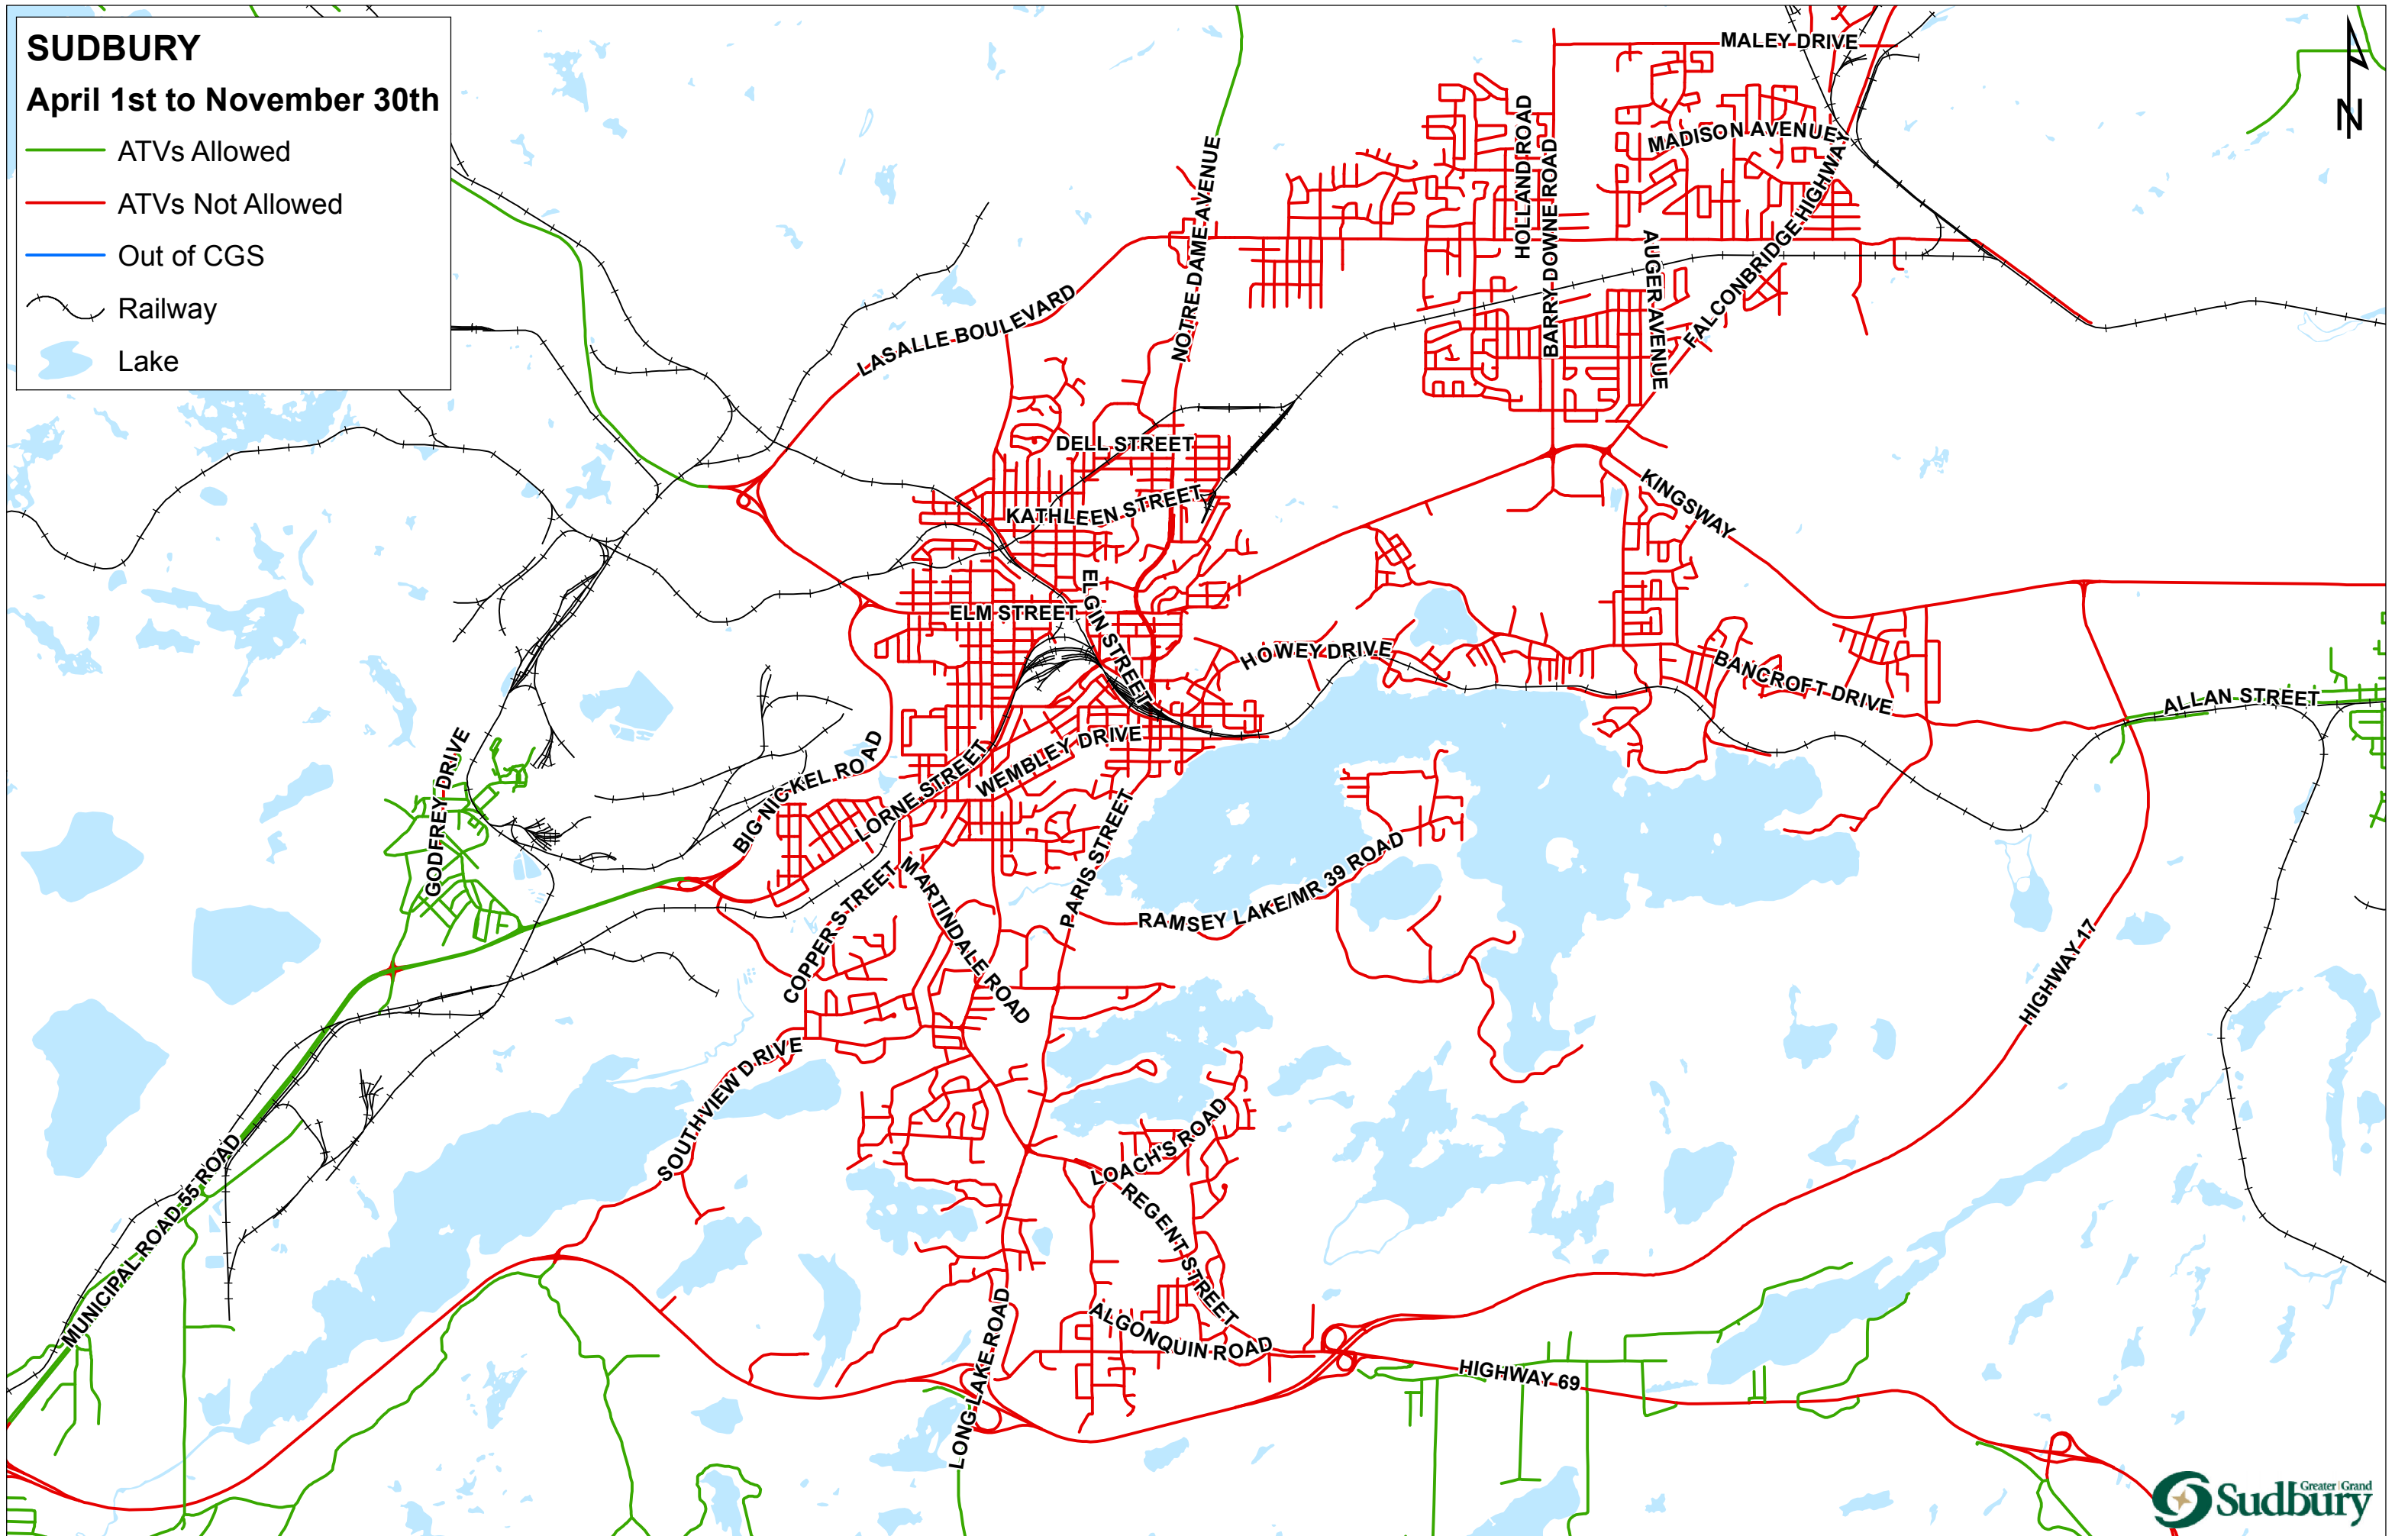

SUDBURY

April 1st to November 30th

- ATVs Allowed
- ATVs Not Allowed
- Out of CGS
- Railway
- Lake