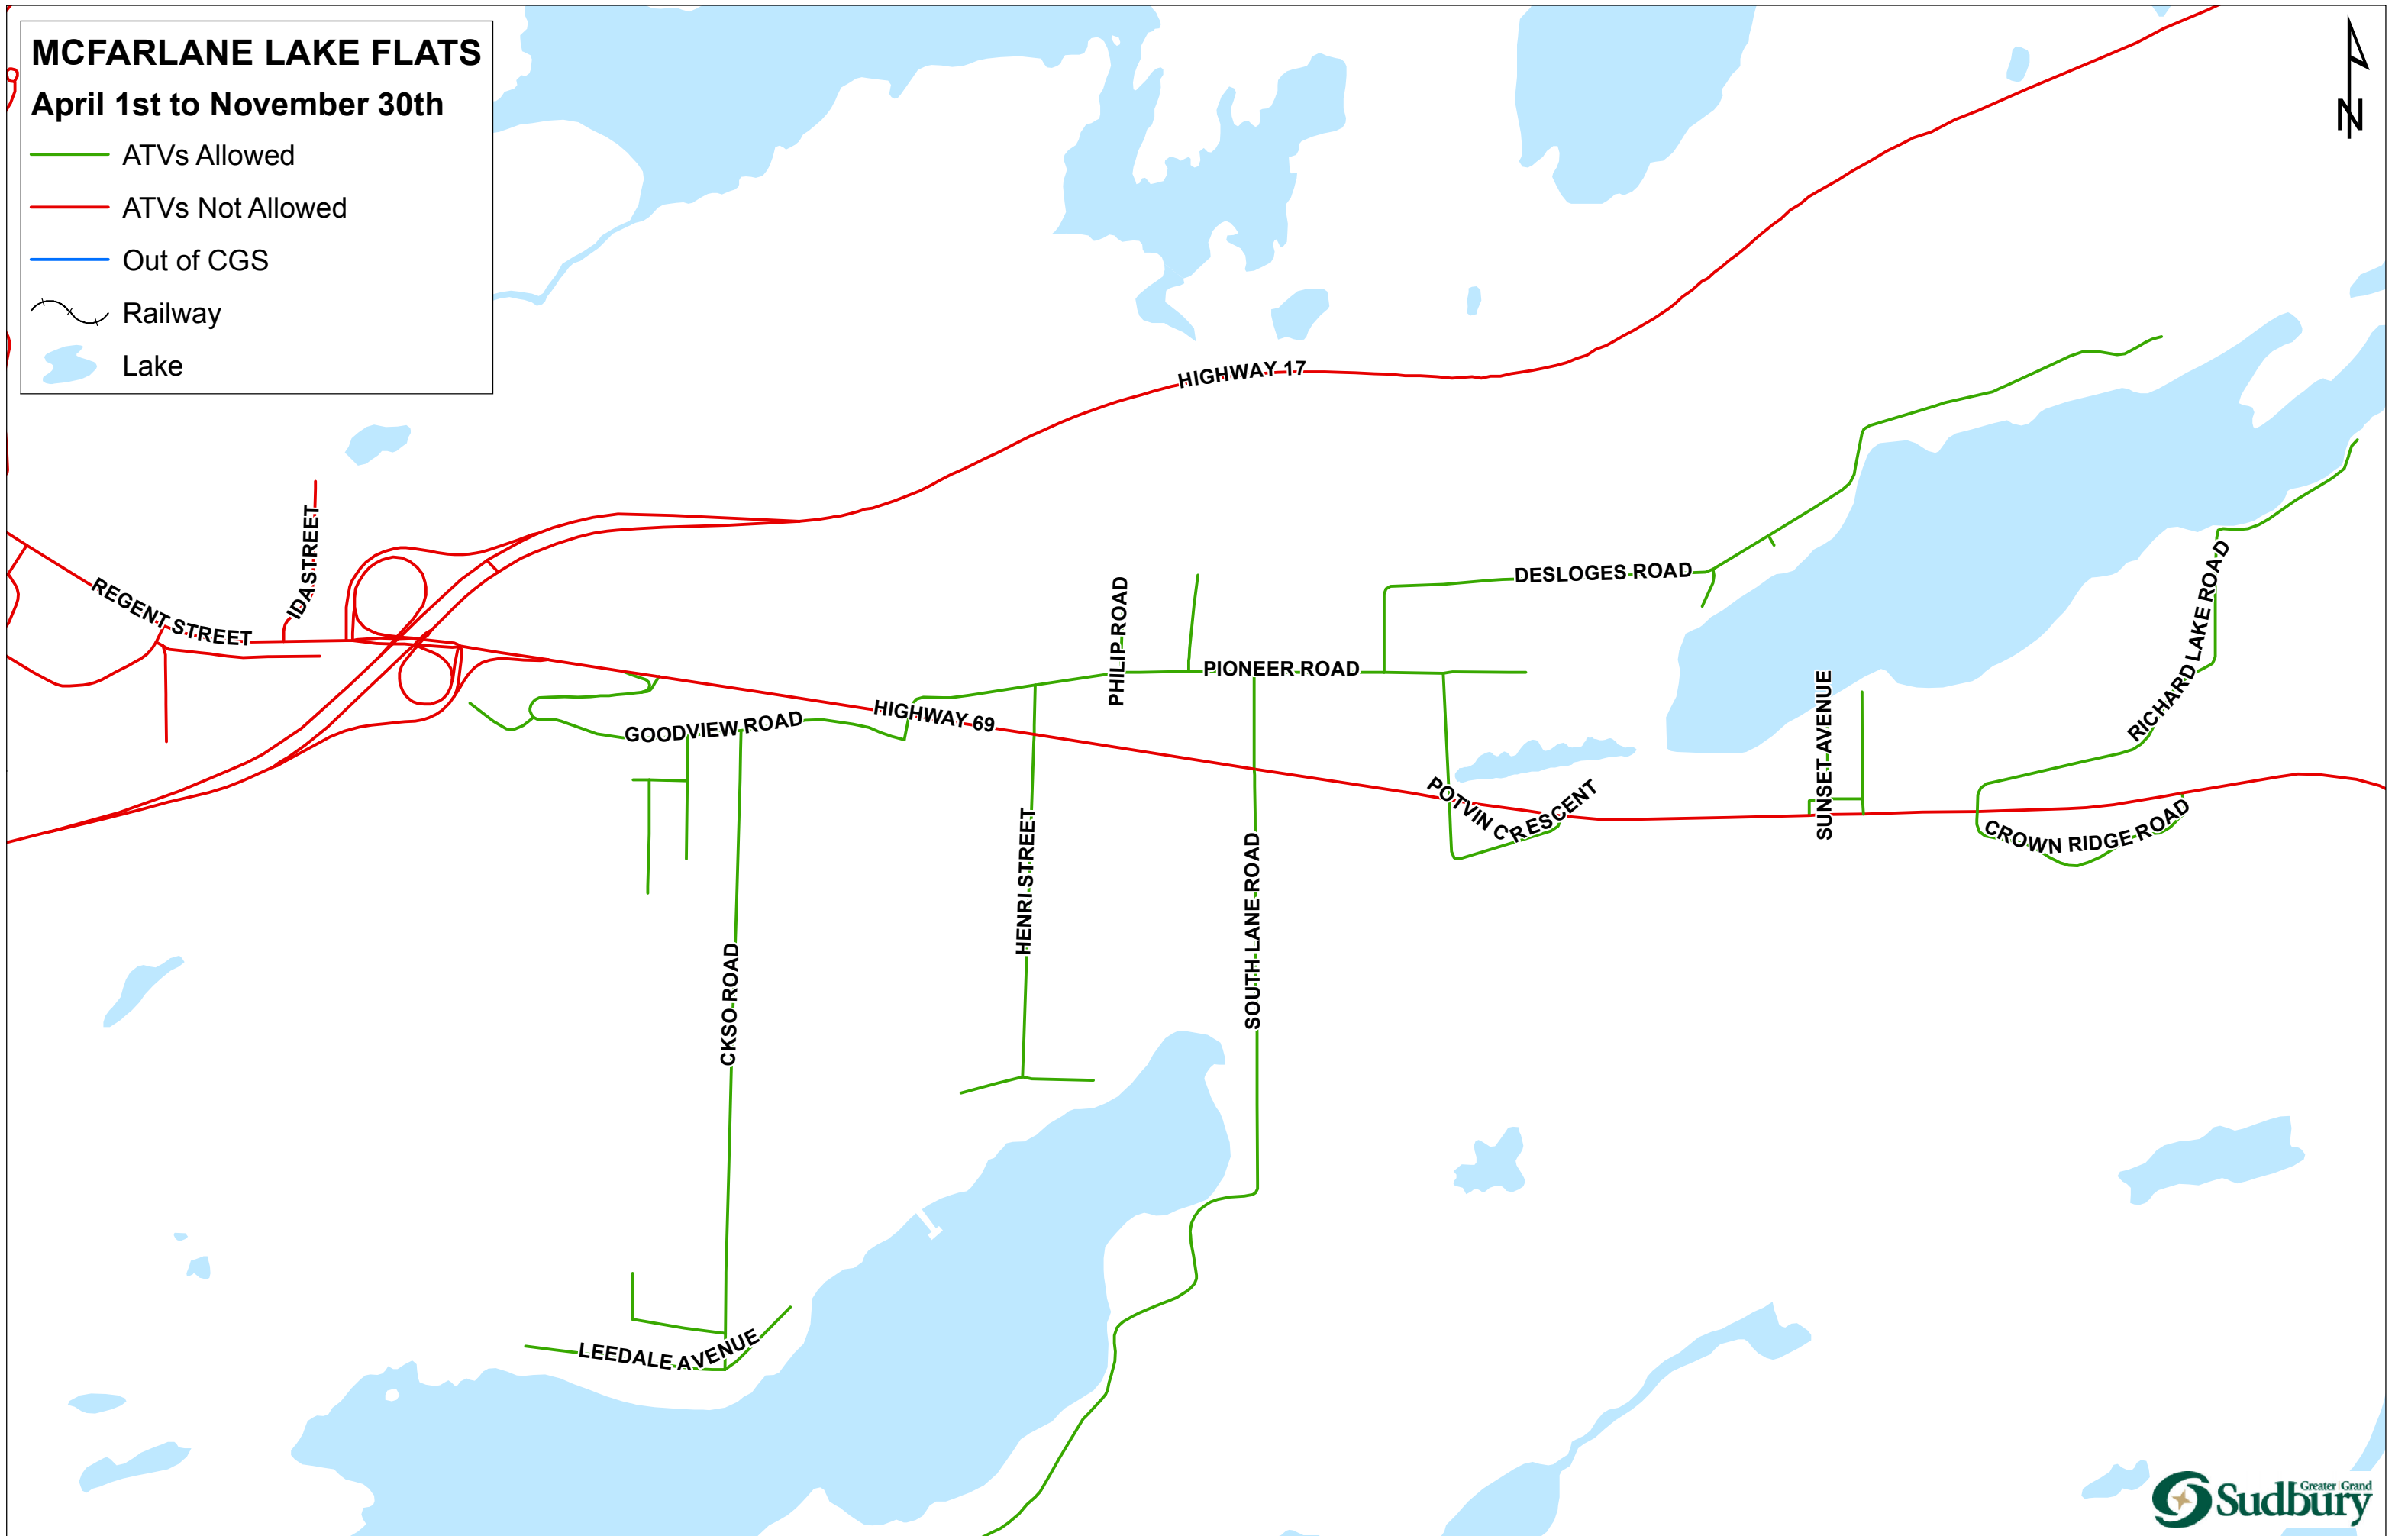

MCFARLANE LAKE FLATS

April 1st to November 30th

- ATVs Allowed
- ATVs Not Allowed
- Out of CGS
- Railway
- Lake