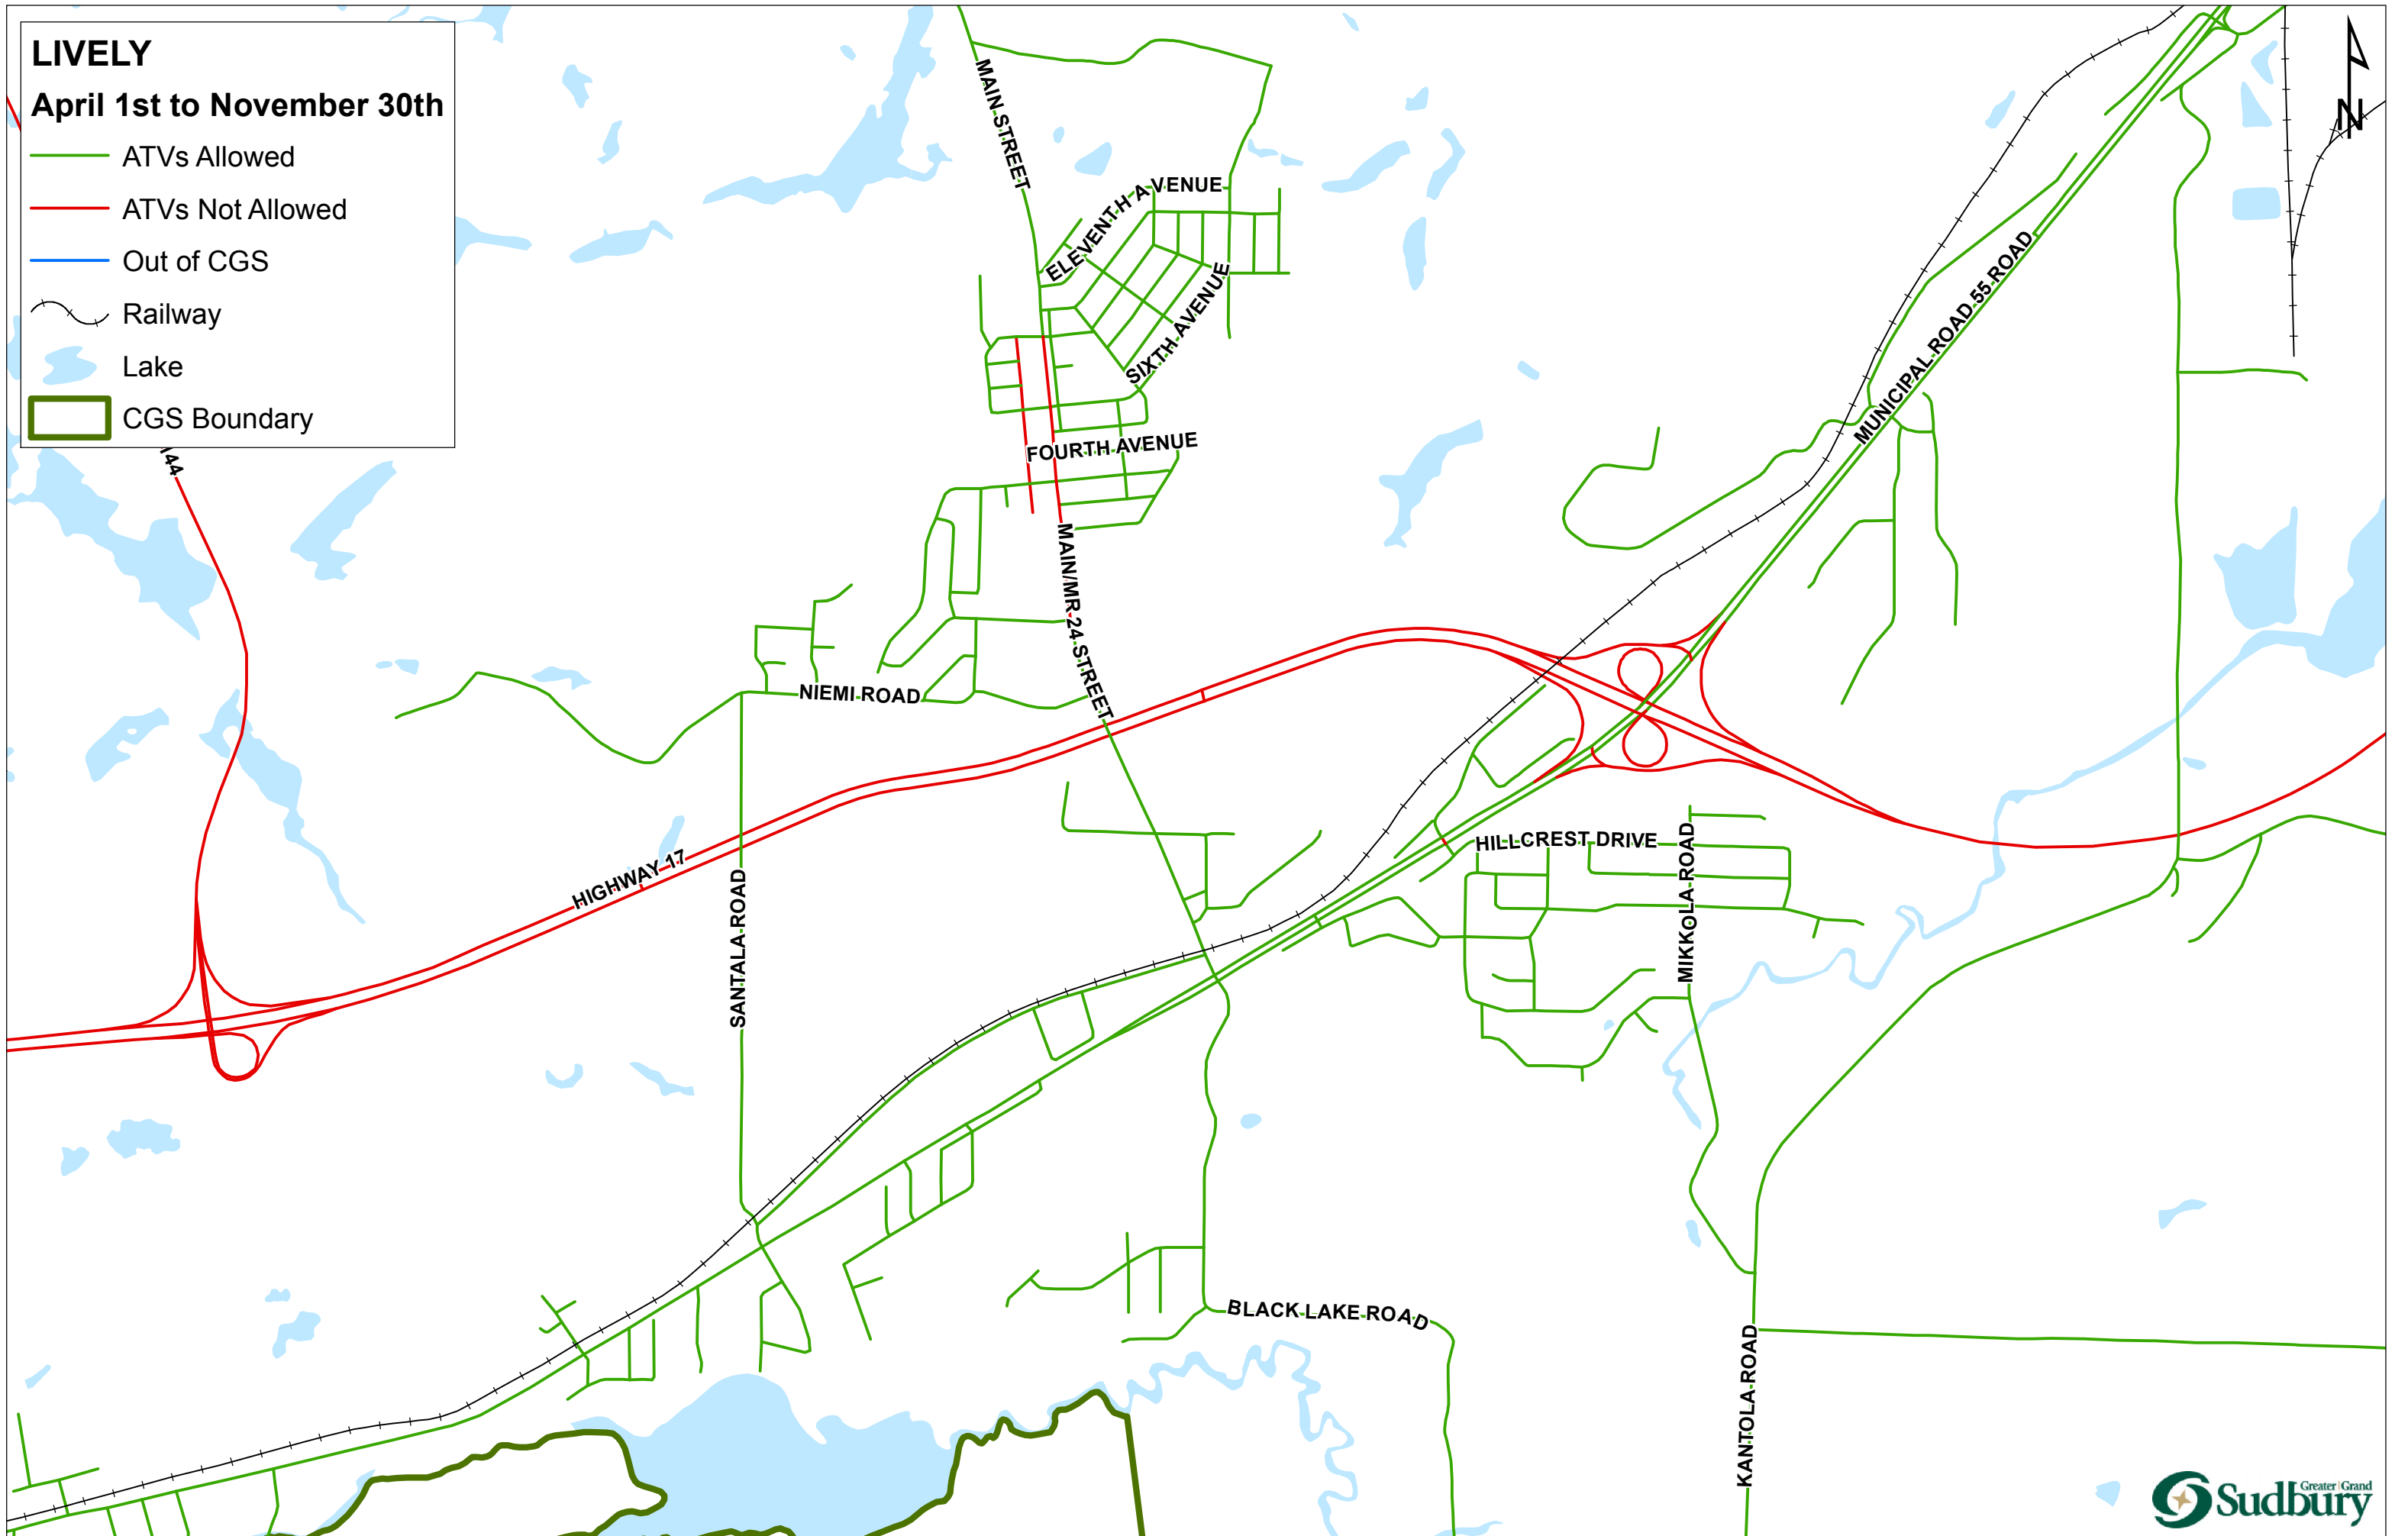

# LIVELY

April 1st to November 30th

- ATVs Allowed
- ATVs Not Allowed
- Out of CGS
- Railway
- Lake
- CGS Boundary