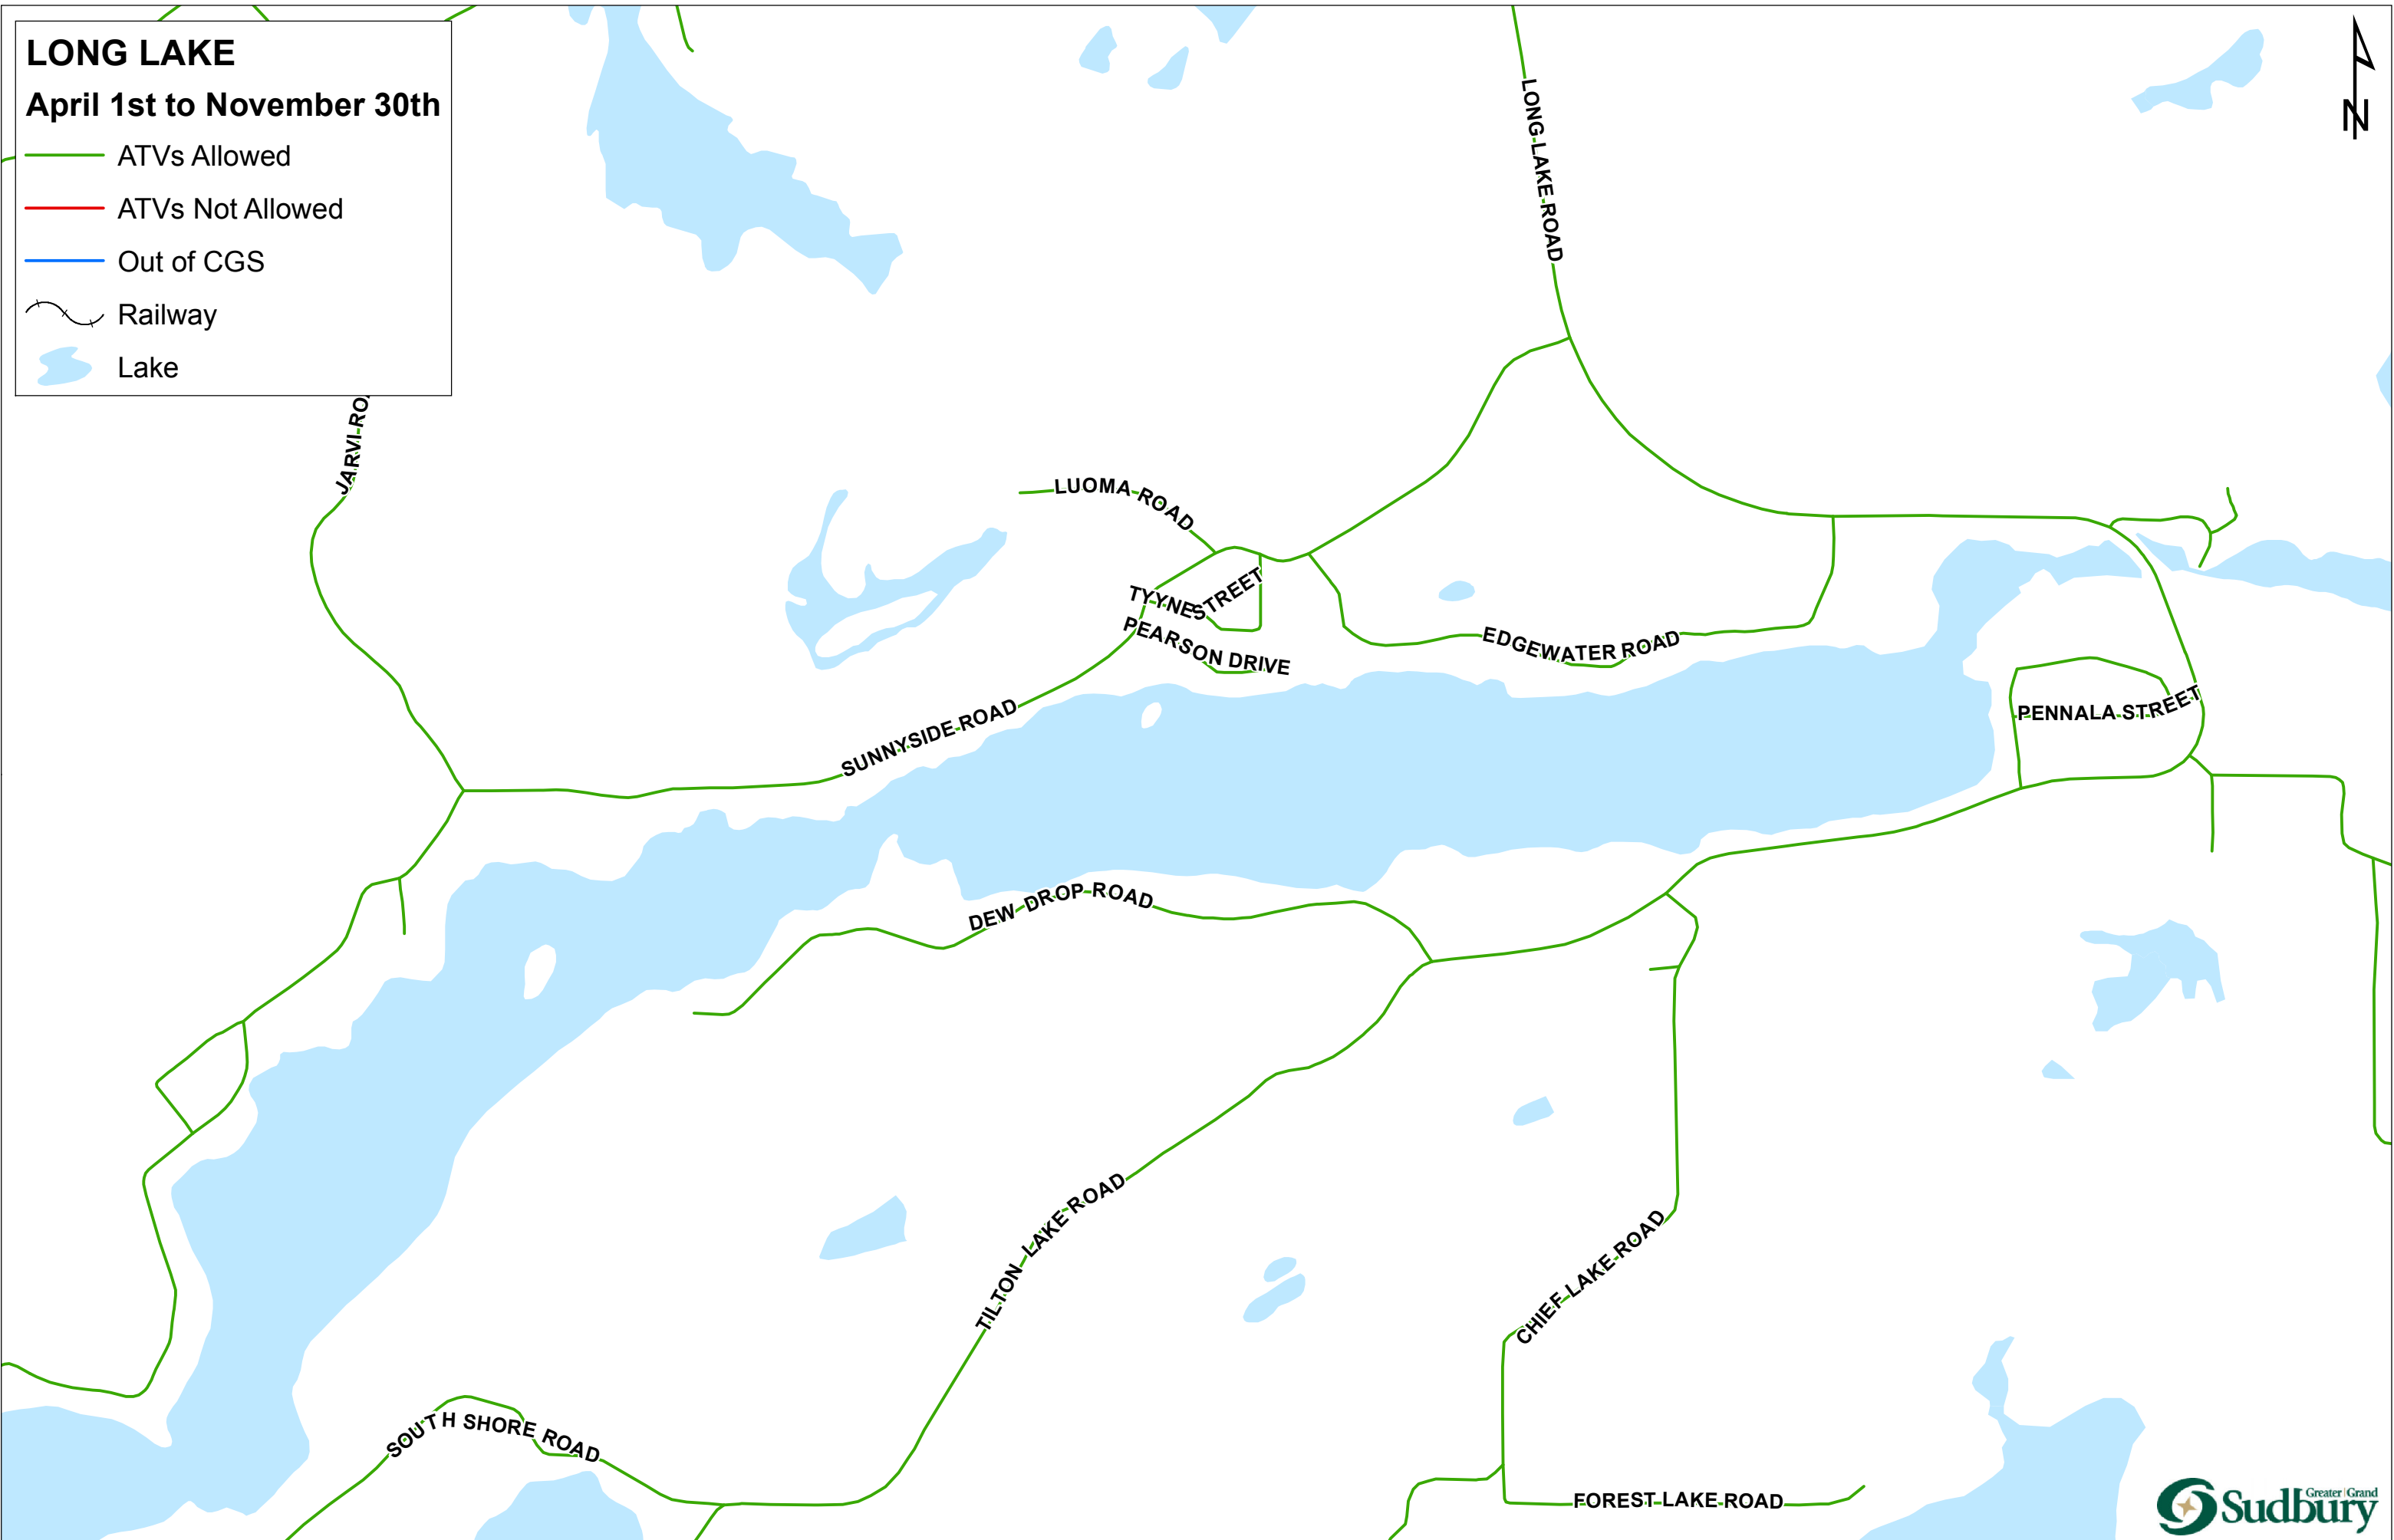

LONG LAKE

April 1st to November 30th

- ATVs Allowed
- ATVs Not Allowed
- Out of CGS
- Railway
- Lake