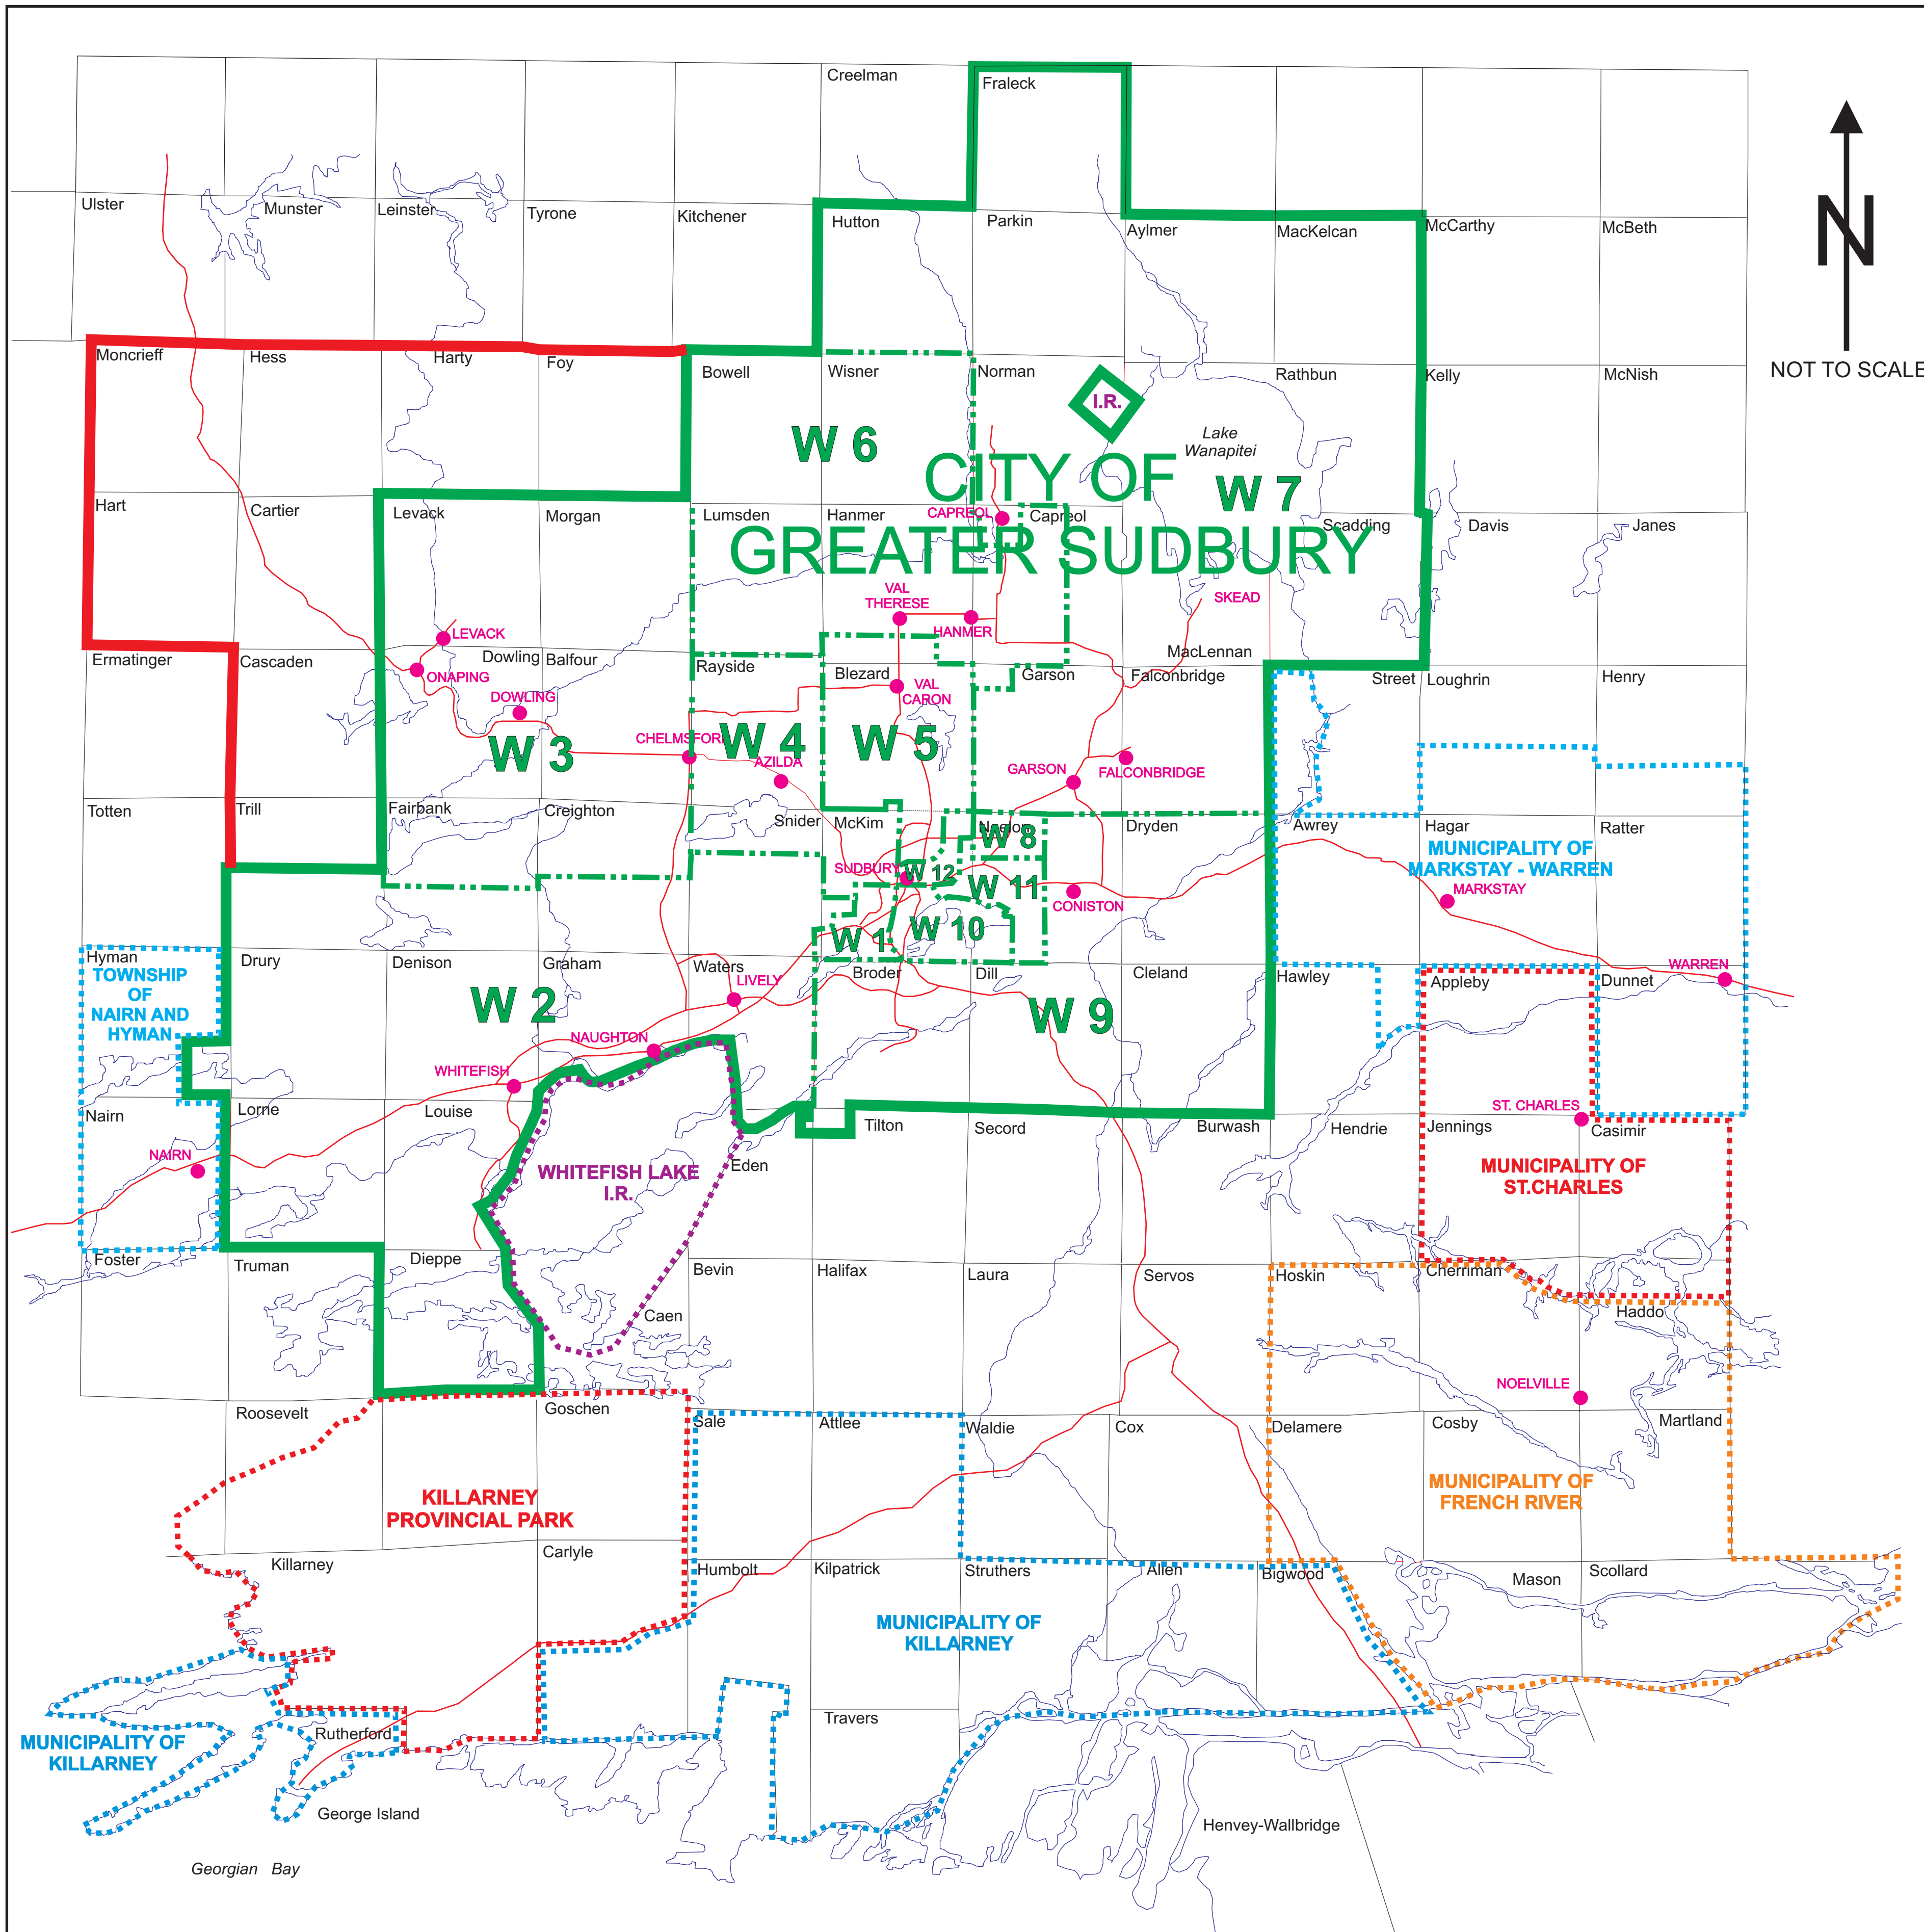

Conseil scolaire catholique du NOUVEL-ONTARIO

Zone	Endroit	Nombre de conseillères et conseillers scolaires
Zone 1	Elliott Lake Municipalité de Huron Shores Blind River, Espanola, Spanish, Manitoulin du Nord-Est et les Îles Cantons de North Shore, Sables-Spanish Rivers, Baldwin, Nairn et Hyman Localité d'Espanola (cantons non érigés en municipalité)	1
Zone 2	Sault Ste. Marie Cantons de Prince, Laird, Johnson, Macdonald, Meredith et Aberdeen, Algoma (cantons non érigés en municipalité)	1
Zone 3	Cantons de Chapleau, White River, municipalité de Wawa, Chapleau (cantons non érigés en municipalité)	1
Zone 4	Quartier 1 - Ville du Grand Sudbury Quartier 2 - Ville du Grand Sudbury Quartier 3 - Ville du Grand Sudbury Quartier 4 - Ville du Grand Sudbury Cantons non érigés en municipalité de Trill, Cascaden, Hart, Harty, Hess, Cartier, Moncrieff et Foy	2
Zone 5	Quartier 7 - Ville du Grand Sudbury Quartier 8 - Ville du Grand Sudbury Quartier 9 - Ville du Grand Sudbury Quartier 10 - Ville du Grand Sudbury Quartier 11 - Ville du Grand Sudbury Quartier 12 - Ville du Grand Sudbury	3
Zone 6	Quartier 5 - Ville du Grand Sudbury Quartier 6 - Ville du Grand Sudbury	2
Zone 7	Municipalités de Killarney, Rivière des Français, St. Charles et Markstay-Warren Cantons non érigés en municipalité de Burwash, Cox, Davis, Eden, Hawley, Hendrie, Henry, Janes, Laura, Loughrin, Secord, Servos, Street et Tilton	1
Zone 8	Cantons de Dubreuilville, Hornepayne	1

**Vote
Votez 2018**
municipal and school board election
élections municipales et scolaires

CARTOGRAPHY BY:
GEOGRAPHIC INFORMATION, SURVEYS AND MAPPING SECTION
PLANNING AND DEVELOPMENT DEPARTMENT
CITY OF GREATER SUDBURY