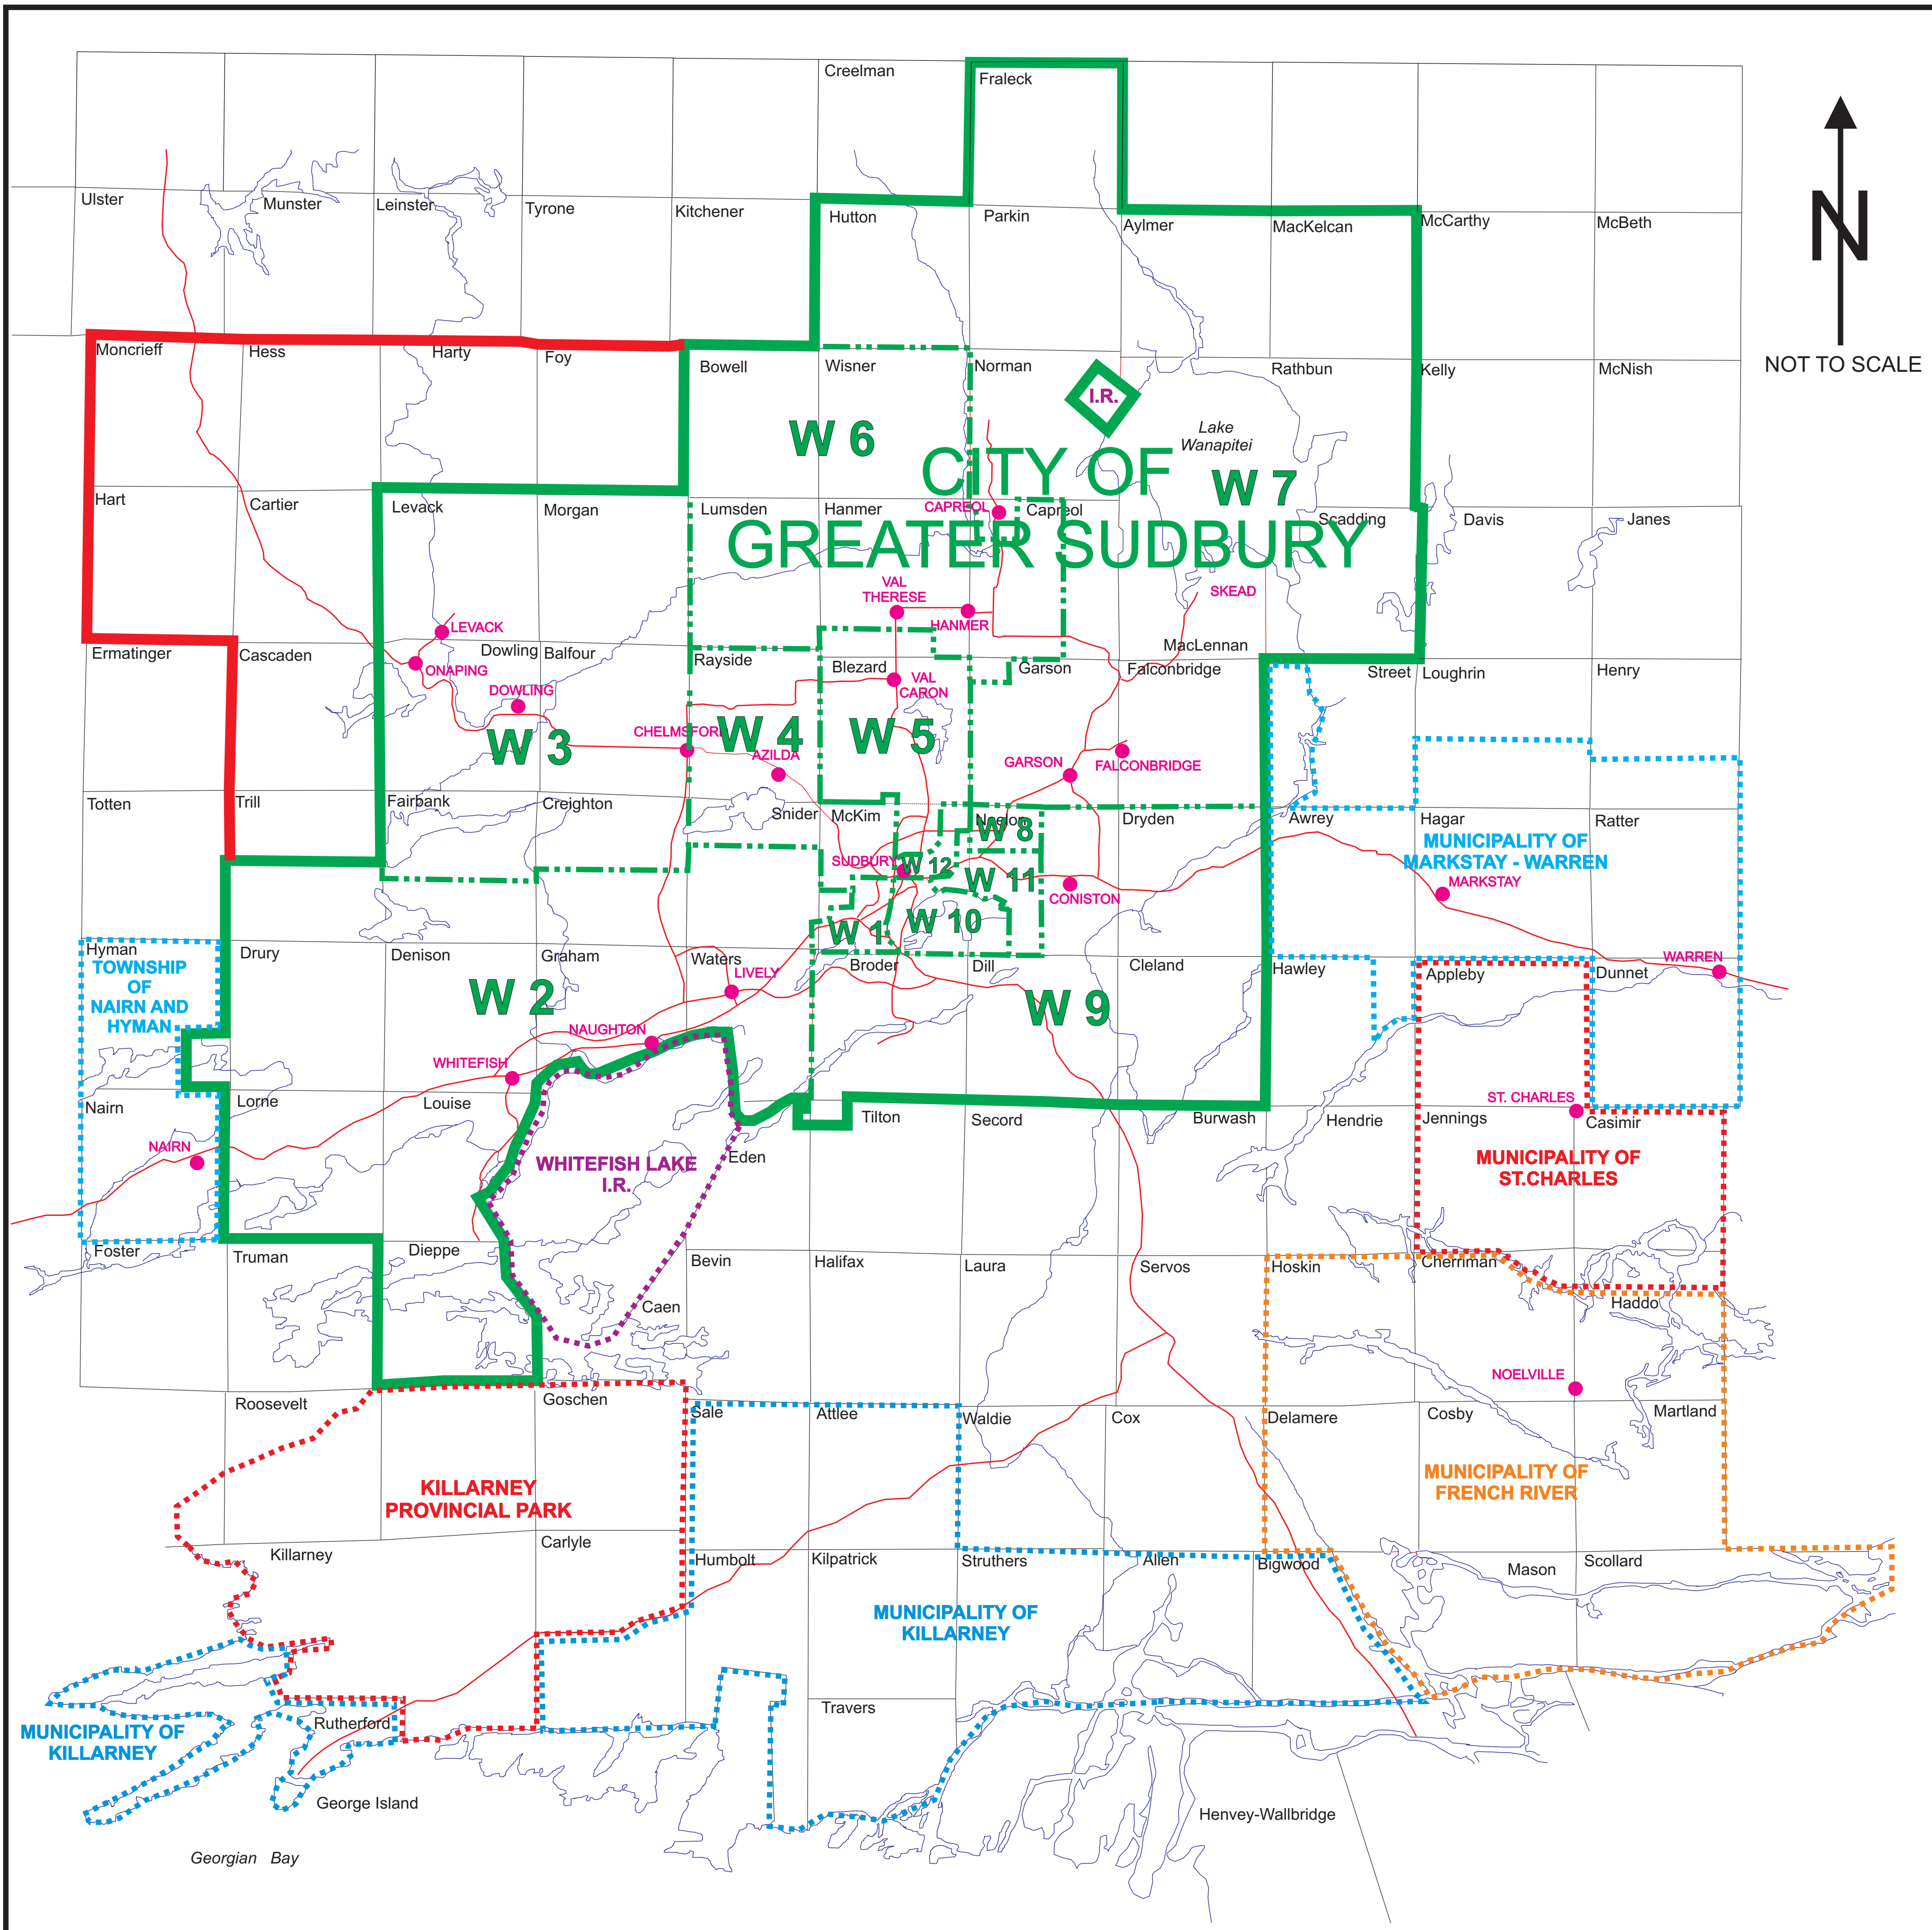

Conseil scolaire de district du Grand Nord de l'Ontario (Conseil d'écoles publiques de langue française – 12 conseillères et conseillers scolaires à élire)		
Région	Endroit	Nombre de conseillères et conseillers scolaires
Région 1	Markstay-Warren, St. Charles, Rivière des Français et Killarney Localité de Sudbury, au sud de Sudbury (cantons non érigés en municipalité)	1
Région 2	Elliot Lake, Blind River, Spanish, Bruce Mines, Thessalon, Espanola, Manitoulin du Nord-Est et les Îles, Gore Bay, village de Hilton Beach, Cantons de Hilton, Jocelyn, Baldwin, Nairn et Hyman, Sables-Spanish Rivers, Assignack, Barrie Island, Billings, Burpee et Mills, Central Manitoulin, Cockburn Island, pointe Gordon, Tekumah, Northern Manitoulin, North Shore, Shedden et St. Joseph, Plummer Additionnel Localités d'Espanola (cantons non érigés en municipalité) et de Manitoulin, et municipalité de Huron Shores	1
Région 3	Sault Ste. Marie, canton de Prince, ADSB localité de Sault Ste. Marie (cantons non érigés en municipalité)	1
Région 4	Localité de Chapleau (cantons non érigés en municipalité) Cantons de Chapleau, Dubreuilville, Johnson, Laird, White River, Macdonald, Meredith <i>et al.</i>, Tarbutt et Tarbutt Additional, et White River, municipalité de Wawa	1
Région 5	Marathon, localité de district de Superior-Greenstone Cantons de Manitouwadge, Schreiber, Terrace Bay, Dorion, Nipigon et Red Rock	1
Région 6	Dryden, Thunder Bay et Kenora Fort Frances et Rainy River Cantons d'Atikokan, Ignace, Greenstone, Alberton, Chapple, Dawson, Emo, Sioux Narrows, Conmee, Gillies, Neebing, O'Connor, Shuniah, Ear Falls, Red Lake, Lake of the Woods, Lavallee, Machin et Morley Municipalités de Sioux Lookout et Oliver Paipoonge Localités de Kenora et de Lakehead, Sturgeon Lake, Red Lake, Van Horne et Wainwright, localité de Dryden, Machin TSA – éducation	1
Région 7	Quartier 1 - Ville du Grand Sudbury Quartier 4 - Ville du Grand Sudbury	1
Région 8	Quartier 2 - Ville du Grand Sudbury Quartier 3 - Ville du Grand Sudbury Localité de Sudbury, secteur nord-ouest de Sudbury (cantons non érigés en municipalité)	1
Région 9	Quartier 5 - Ville du Grand Sudbury Quartier 7 - Ville du Grand Sudbury	1
Région 10	Quartier 6 - Ville du Grand Sudbury	1
Région 11	Quartier 8 - Ville du Grand Sudbury Quartier 12 - Ville du Grand Sudbury	1
Région 12	Quartier 9 - Ville du Grand Sudbury Quartier 10 - Ville du Grand Sudbury Quartier 11 - Ville du Grand Sudbury	1