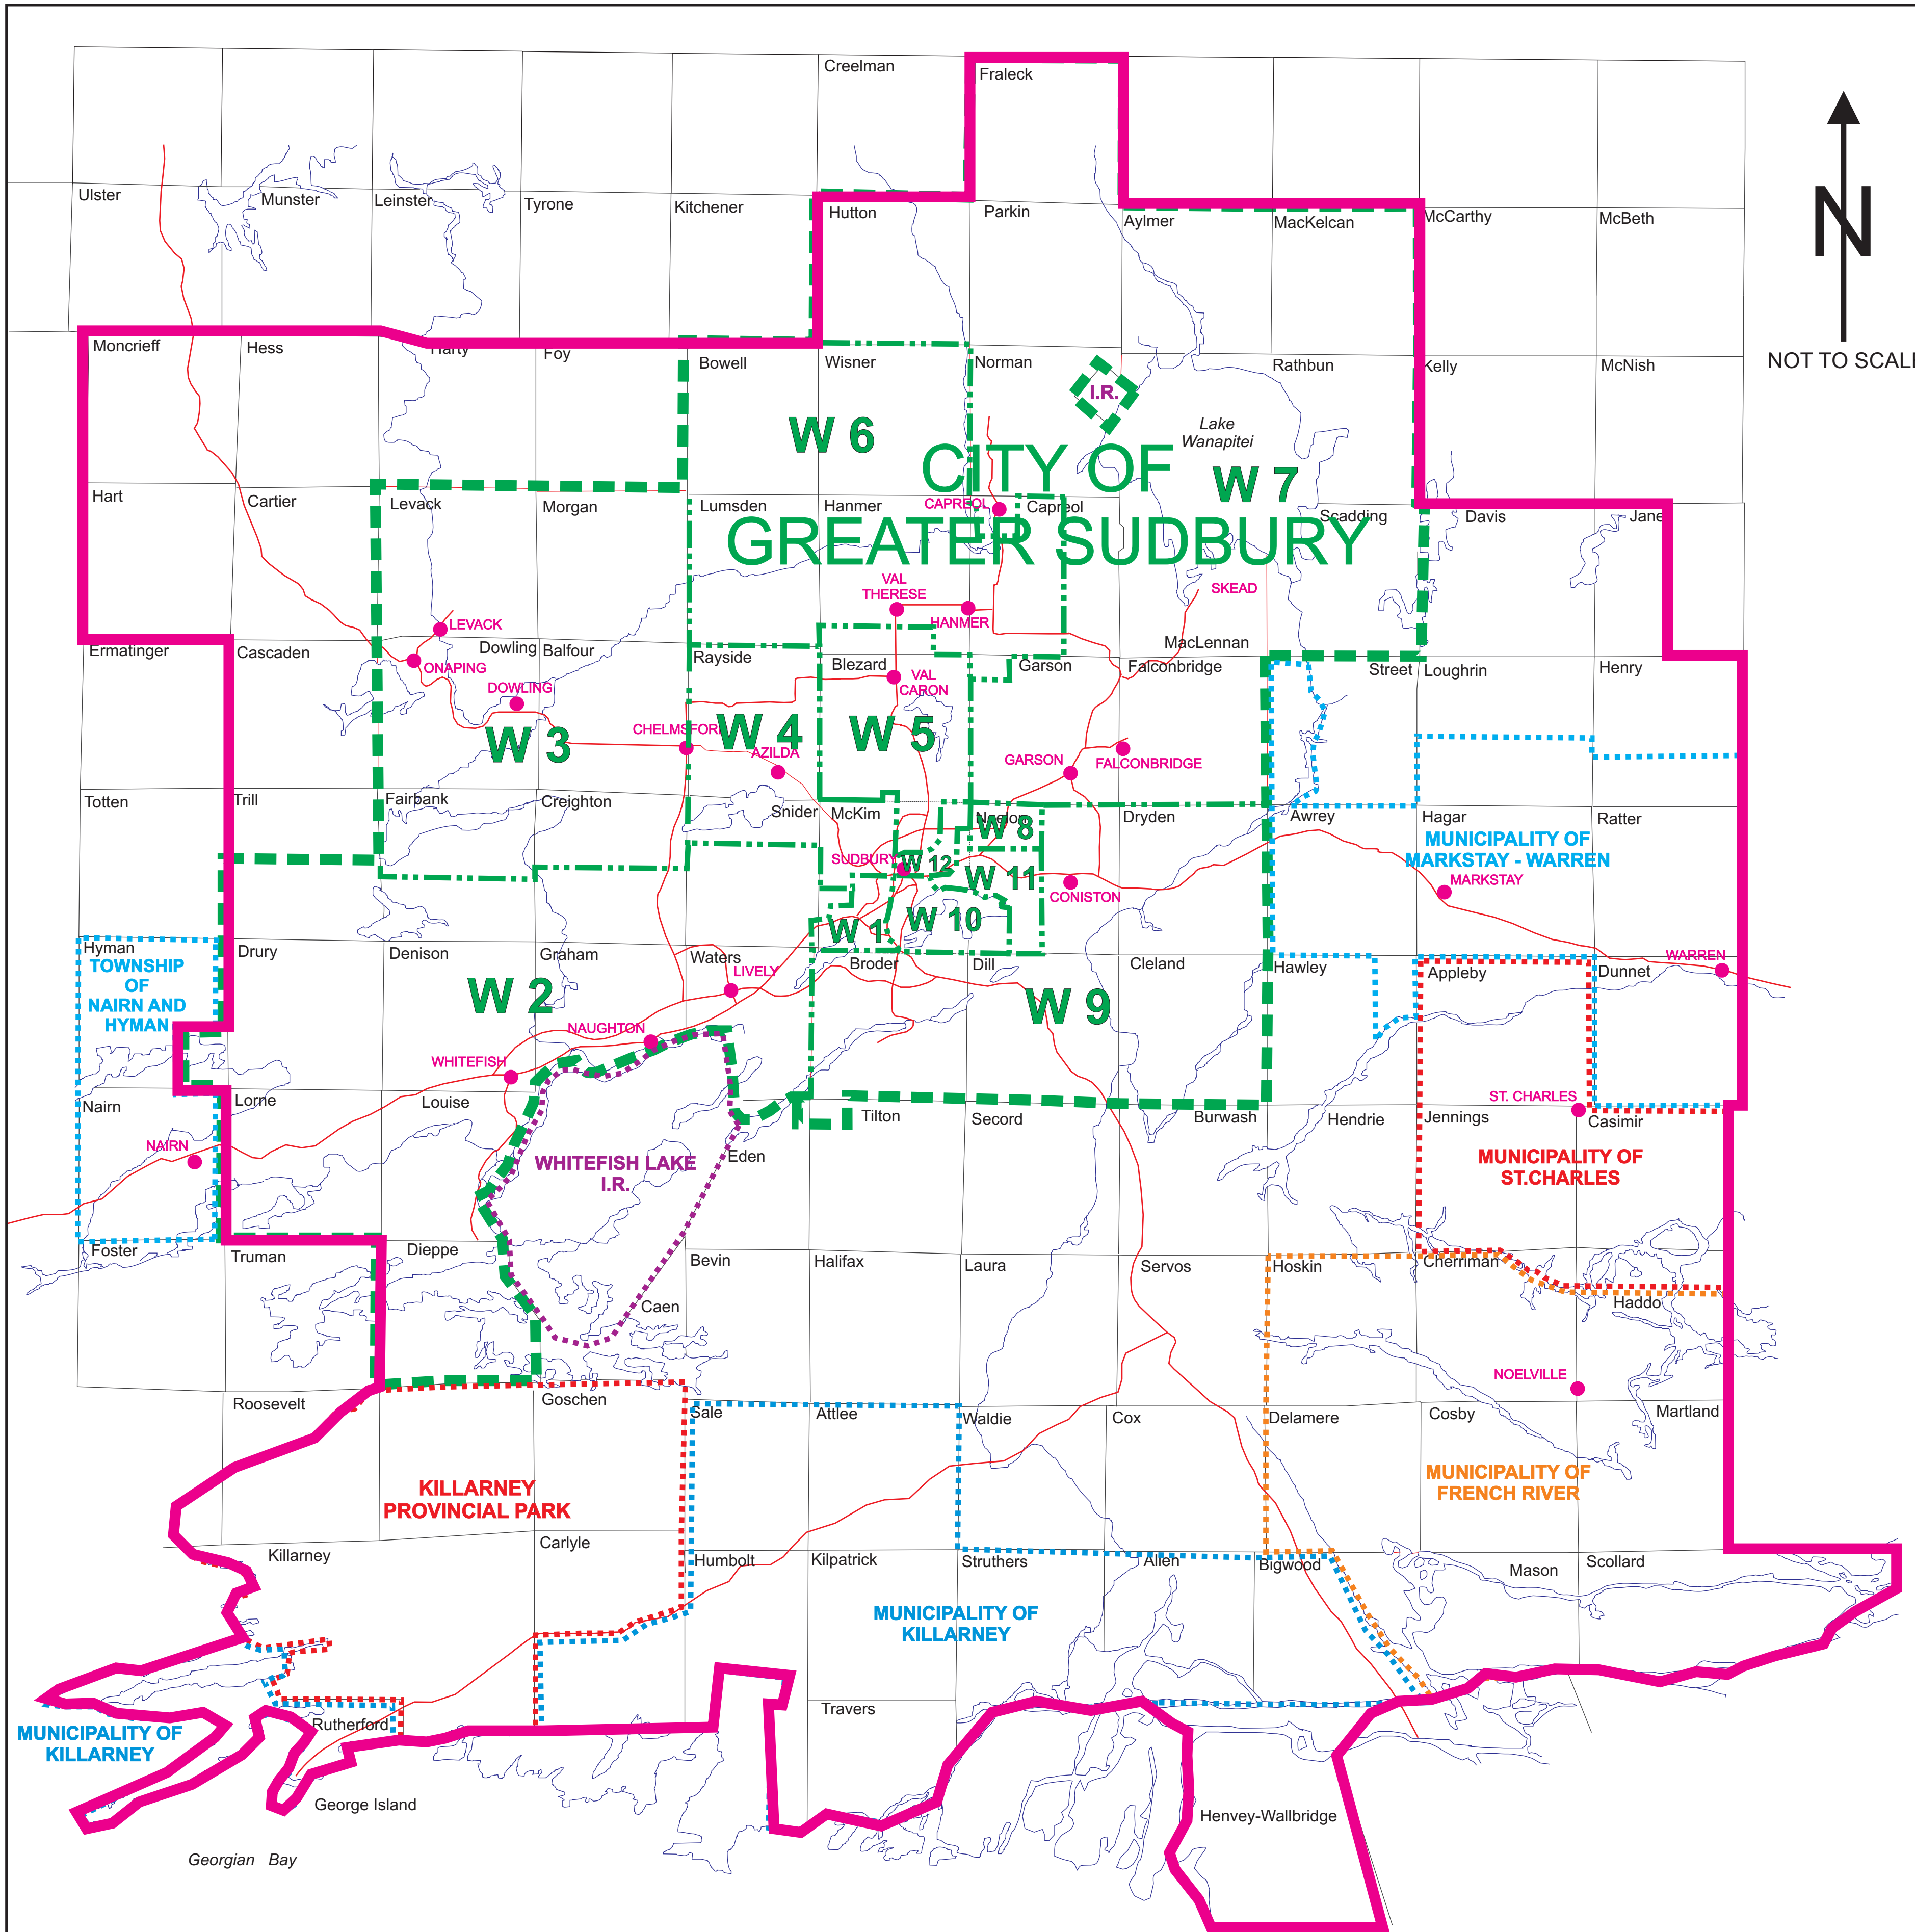

**SUDBURY
CATHOLIC
SCHOOLS**
Schools to believe in.

Sudbury Catholic District School Board (English Separate – A total of 6 English Language Separate Trustees to be elected.)		
Zone	Location	Number of Trustees
Zone 1	Ward 1 – City of Greater Sudbury Ward 2 – City of Greater Sudbury	1
Zone 2	Ward 3 – City of Greater Sudbury Ward 4 – City of Greater Sudbury Unorganized Township of Cartier, Cascaden, Foy, Hart, Harty, Hess, Moncrieff, Shining Tree and Trill	1
Zone 3	Ward 5 – City of Greater Sudbury Ward 6 – City of Greater Sudbury	1
Zone 4	Ward 7 – City of Greater Sudbury Ward 8 – City of Greater Sudbury Municipalities of St. Charles and Markstay-Warren	1
Zone 5	Ward 9 – City of Greater Sudbury Ward 10 – City of Greater Sudbury Municipalities of Killarney and French River, Unorganized Townships of Burwash, Cox, Davis, Eden, Hawley, Henvey & Wallbridge, Hendrie, Henry, Janes, Laura, Loughrin, Secord, Servos, Street and Tilton.	1
Zone 6	Ward 11 – City of Greater Sudbury Ward 12 – City of Greater Sudbury	1

CARTOGRAPHY BY:
GEOGRAPHIC INFORMATION, SURVEYS AND MAPPING SECTION
PLANNING AND DEVELOPMENT DEPARTMENT
CITY OF GREATER SUDBURY