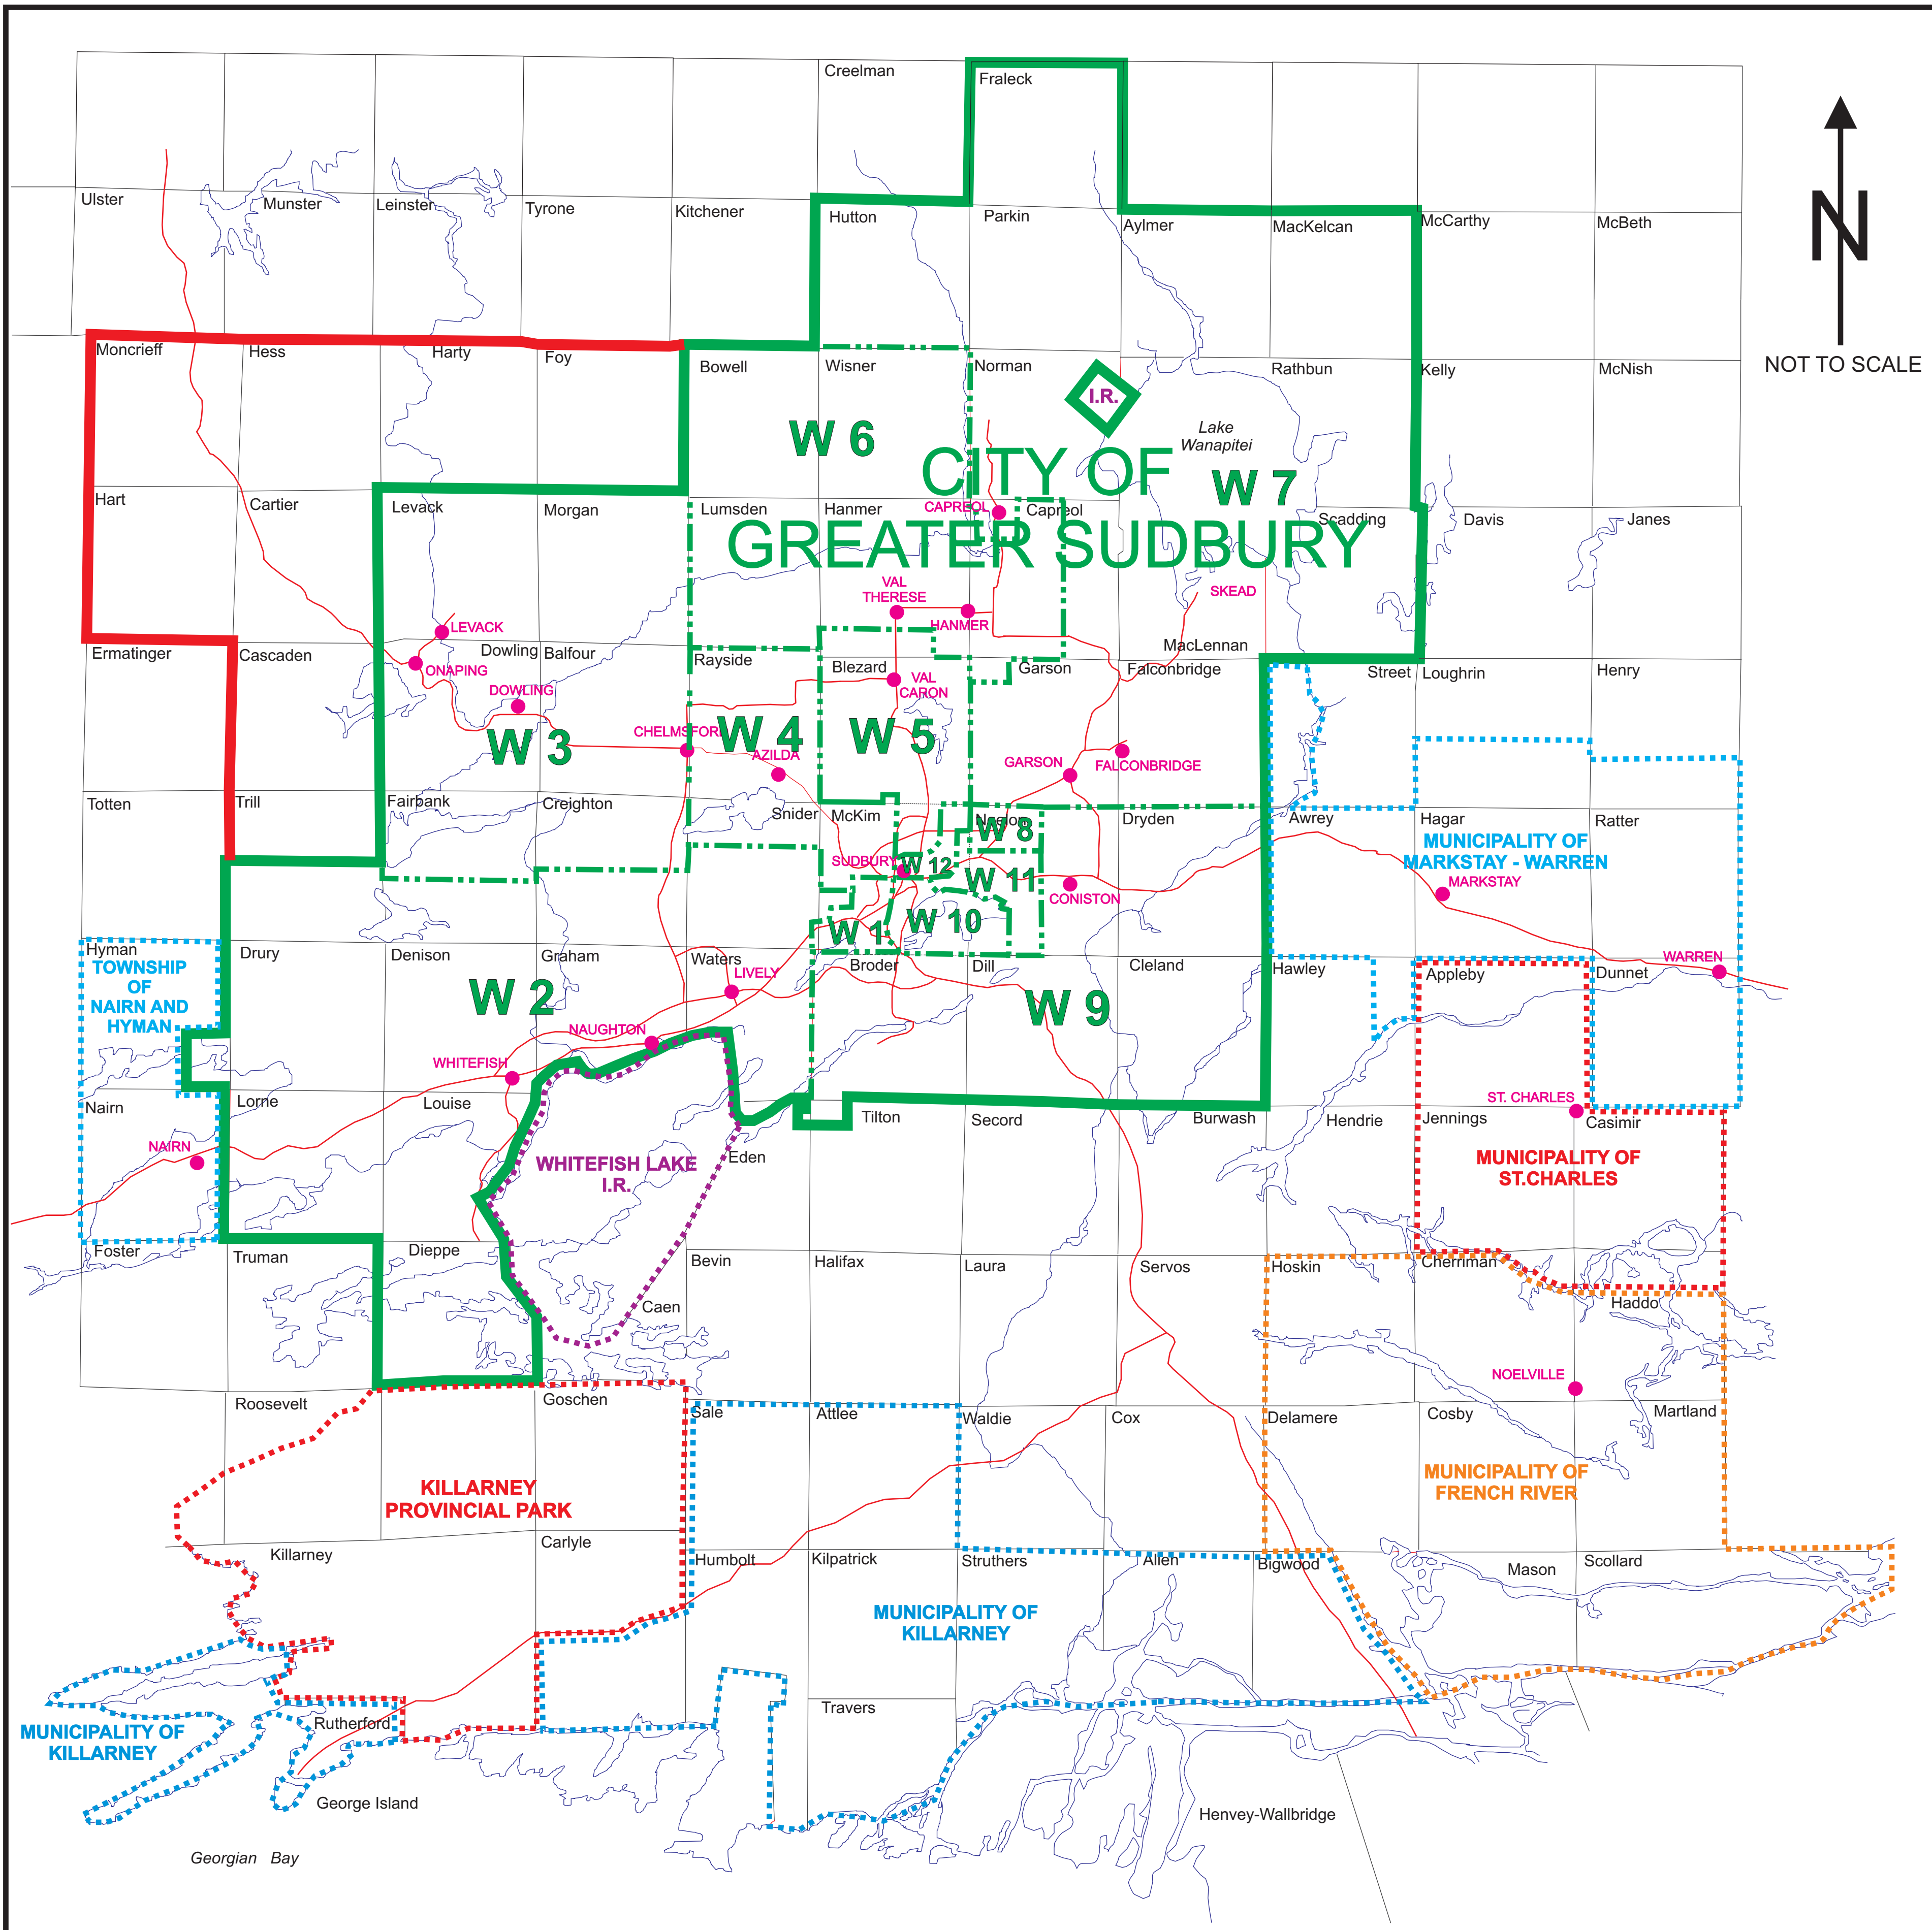

Conseil scolaire de district du Grand Nord de l'Ontario (Conseil d'écoles publiques de langue française – 12 conseillères et conseillers scolaires à élire)		
Région	Endroit	Nombre de conseillères et conseillers scolaires
Région 1	Markstay-Warren, St. Charles, Rivière des Français et Killarney Localité de Sudbury, au sud de Sudbury (cantons non érigés en municipalité)	1
Région 2	Elliot Lake, Blind River, Spanish, Bruce Mines, Thessalon, Espanola, Manitoulin du Nord-Est et les Îles, Gore Bay, village de Hilton Beach, Cantons de Hilton, Jocelyn, Baldwin, Nairn et Hyman, Sables-Spanish Rivers, Assignack, Barrie Island, Billings, Burpee et Mills, Central Manitoulin, Cockburn Island, pointe Gordon, Tekumah, Northern Manitoulin, North Shore, Shedden et St. Joseph, Plummer Additionnel Localités d'Espanola (cantons non érigés en municipalité) et de Manitoulin, et municipalité de Huron Shores	1
Région 3	Sault Ste. Marie, canton de Prince, ADSB localité de Sault Ste. Marie (cantons non érigés en municipalité)	1
Région 4	Localité de Chapleau (cantons non érigés en municipalité) Cantons de Chapleau, Dubreuilville, Johnson, Laird, White River, Macdonald, Meredith <i>et al.</i>, Tarbutt et Tarbutt Additional, et White River, municipalité de Wawa	1
Région 5	Marathon, localité de district de Superior-Greenstone Cantons de Manitouwadge, Schreiber, Terrace Bay, Dorion, Nipigon et Red Rock	1
Région 6	Dryden, Thunder Bay et Kenora Fort Frances et Rainy River Cantons d'Atikokan, Ignace, Greenstone, Alberton, Chapple, Dawson, Emo, Sioux Narrows, Conmee, Gillies, Neebing, O'Connor, Shuniah, Ear Falls, Red Lake, Lake of the Woods, Lavallee, Machin et Morley Municipalités de Sioux Lookout et Oliver Paipoonge Localités de Kenora et de Lakehead, Sturgeon Lake, Red Lake, Van Horne et Wainwright, localité de Dryden, Machin TSA – éducation	1
Région 7	Quartier 1 - Ville du Grand Sudbury Quartier 4 - Ville du Grand Sudbury	1
Région 8	Quartier 2 - Ville du Grand Sudbury Quartier 3 - Ville du Grand Sudbury Localité de Sudbury, secteur nord-ouest de Sudbury (cantons non érigés en municipalité)	1
Région 9	Quartier 5 - Ville du Grand Sudbury Quartier 7 - Ville du Grand Sudbury	1
Région 10	Quartier 6 - Ville du Grand Sudbury	1
Région 11	Quartier 8 - Ville du Grand Sudbury Quartier 12 - Ville du Grand Sudbury	1
Région 12	Quartier 9 - Ville du Grand Sudbury Quartier 10 - Ville du Grand Sudbury Quartier 11 - Ville du Grand Sudbury	1

Vote | Votez
2026

CARTOGRAPHY BY:
GEOGRAPHIC INFORMATION, SURVEYS AND MAPPING SECTION
PLANNING AND DEVELOPMENT DEPARTMENT
CITY OF GREATER SUDBURY