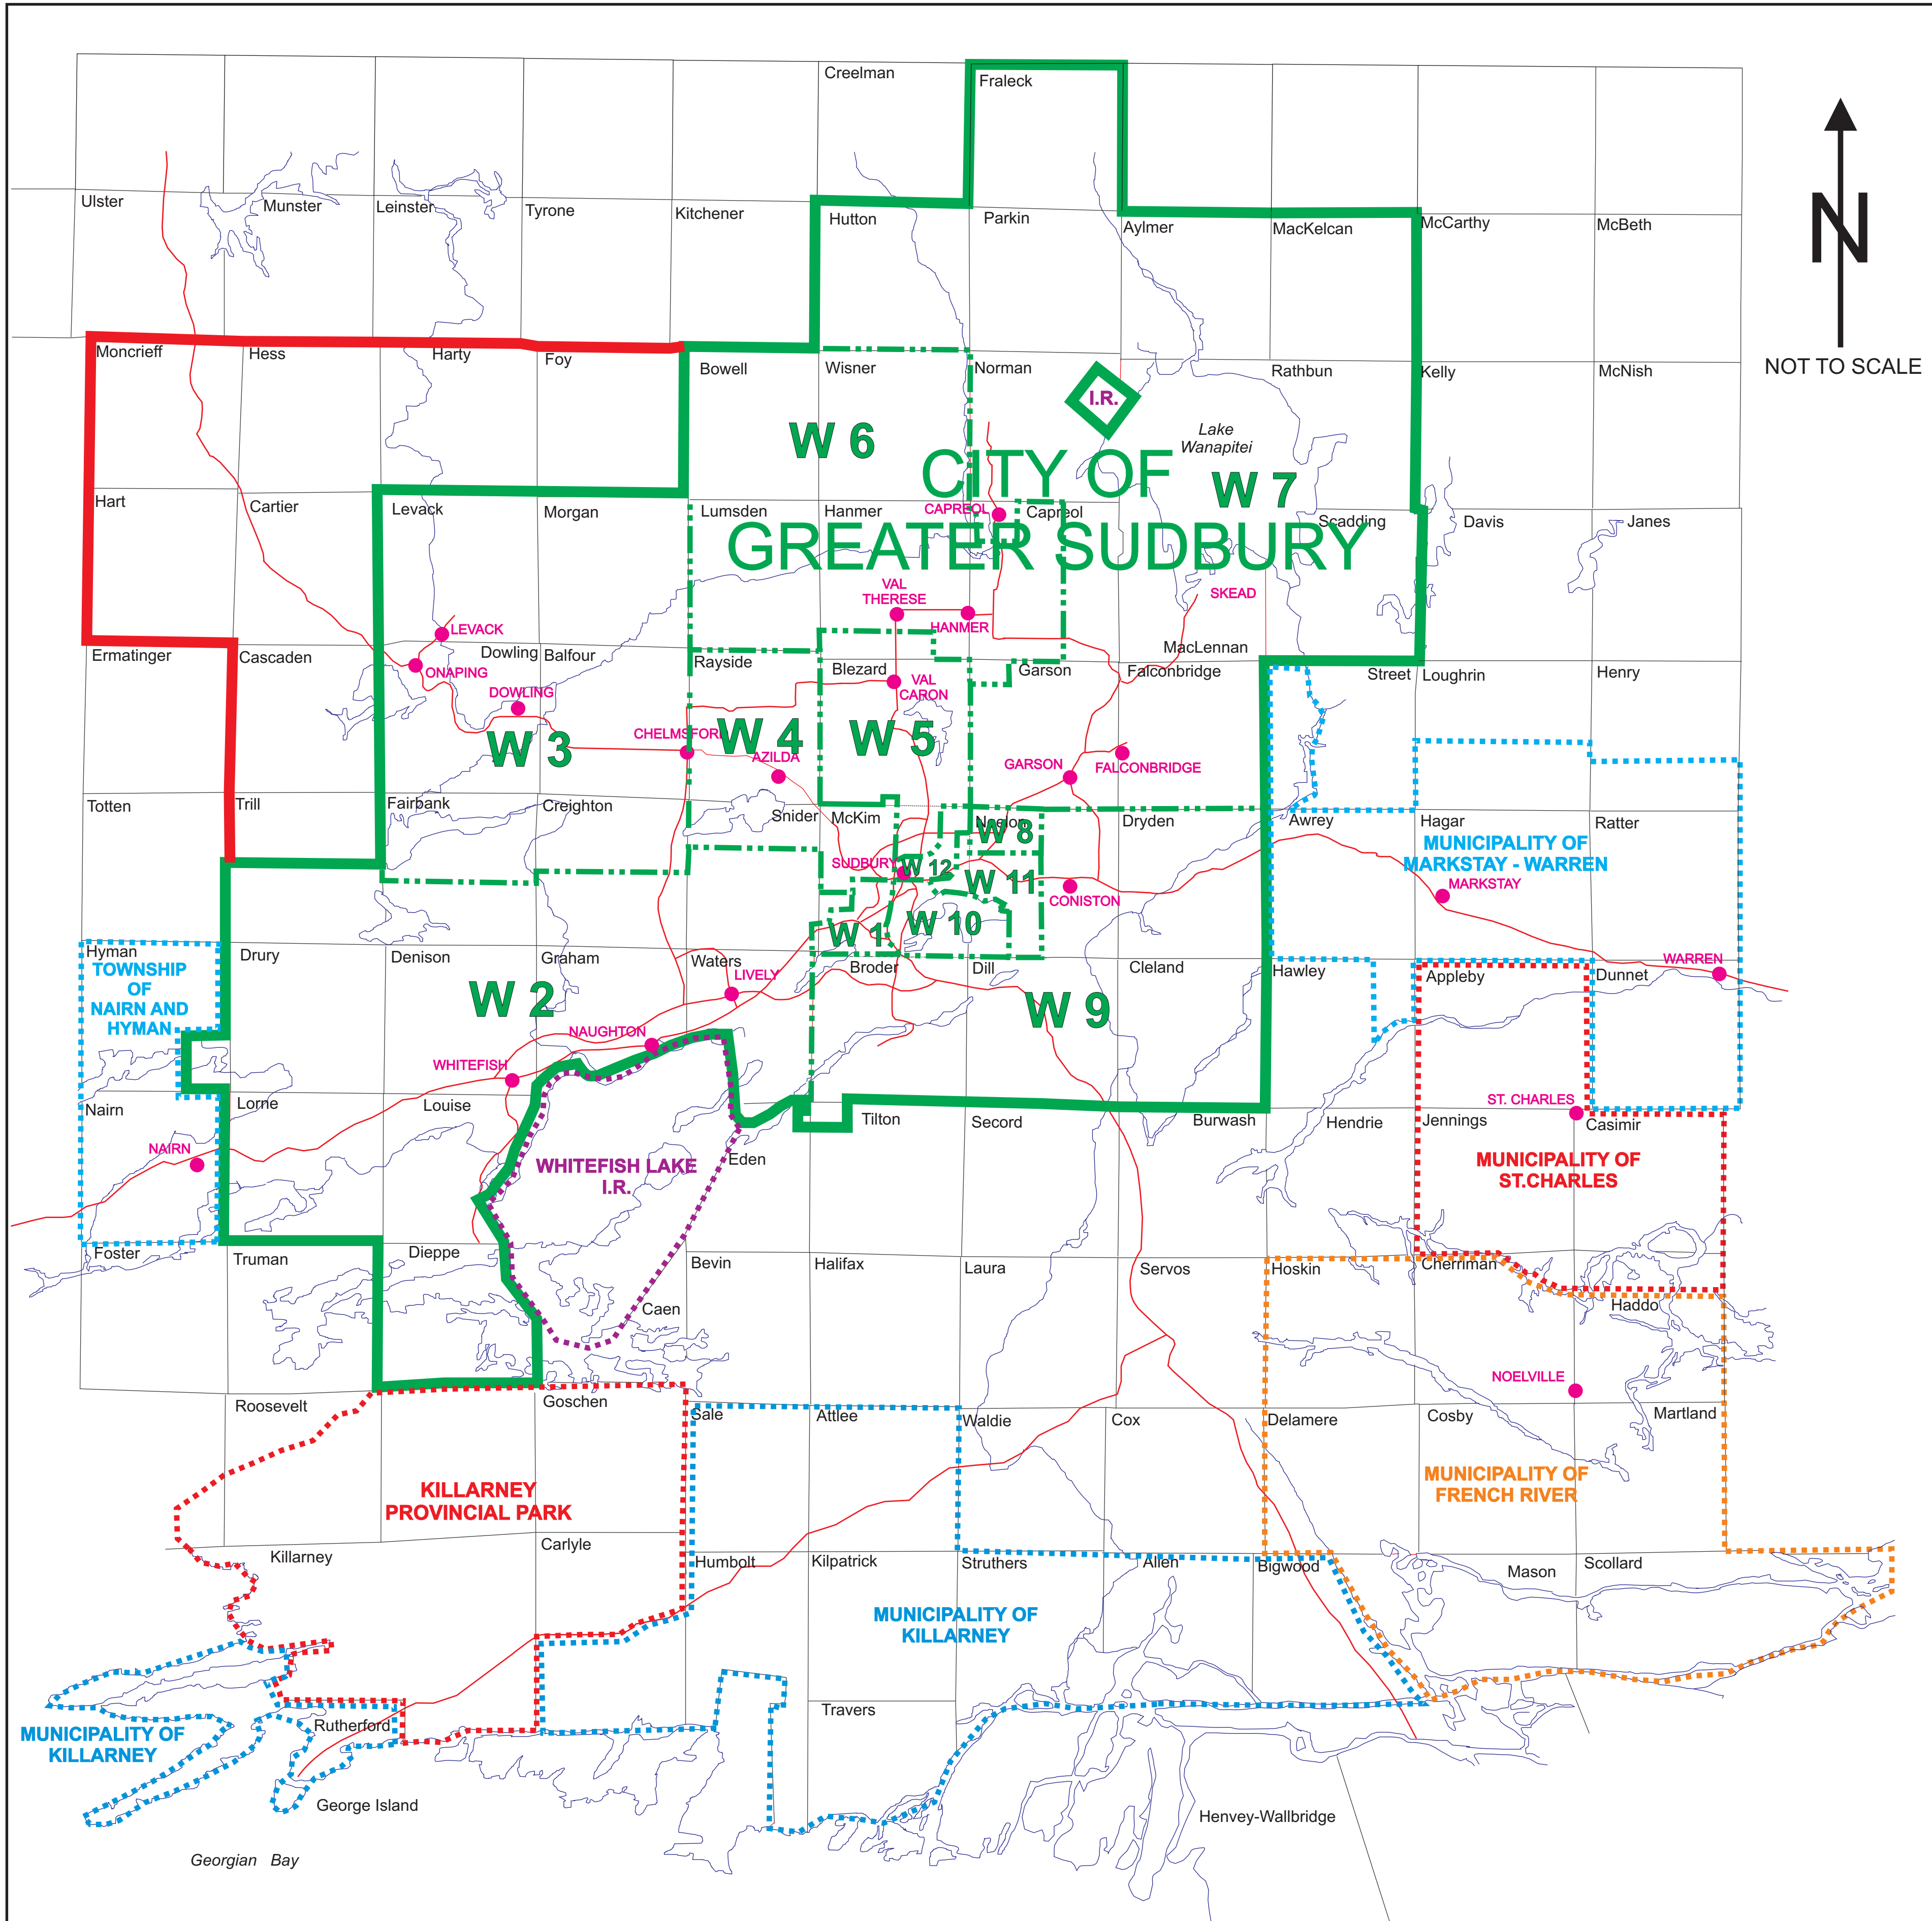

N
NOT TO SCALE

Conseil scolaire catholique du NOUVEL-ONTARIO

Zone	Endroit	Nombre de conseillères et conseillers scolaires
Zone 1	Elliott Lake Municipalité de Huron Shores Blind River, Espanola, Spanish, Manitoulin du Nord-Est et les Îles Cantons de North Shore, Sables-Spanish Rivers, Baldwin, Nairn et Hyman Localité d'Espanola (cantons non érigés en municipalité)	1
Zone 2	Sault Ste. Marie Cantons de Prince, Laird, Johnson, Macdonald, Meredith et Aberdeen, Algoma (cantons non érigés en municipalité)	1
Zone 3	Cantons de Chapleau, White River, municipalité de Wawa, Chapleau (cantons non érigés en municipalité)	1
Zone 4	Quartier 1 - Ville du Grand Sudbury Quartier 2 - Ville du Grand Sudbury Quartier 3 - Ville du Grand Sudbury Quartier 4 - Ville du Grand Sudbury Cantons non érigés en municipalité de Trill, Cascaden, Hart, Harty, Hess, Cartier, Moncrieff et Foy	2
Zone 5	Quartier 7 - Ville du Grand Sudbury Quartier 8 - Ville du Grand Sudbury Quartier 9 - Ville du Grand Sudbury Quartier 10 - Ville du Grand Sudbury Quartier 11 - Ville du Grand Sudbury Quartier 12 - Ville du Grand Sudbury	3
Zone 6	Quartier 5 - Ville du Grand Sudbury Quartier 6 - Ville du Grand Sudbury	2
Zone 7	Municipalités de Killarney, Rivière des Français, St. Charles et Markstay-Warren Cantons non érigés en municipalité de Burwash, Cox, Davis, Eden, Hawley, Hendrie, Henry, Janes, Laura, Loughrin, Secord, Servos, Street et Tilton	1
Zone 8	Cantons de Dubreuilville, Hornepayne	1

Vote | Votez
2026

CARTOGRAPHY BY:
GEOGRAPHIC INFORMATION, SURVEYS AND MAPPING SECTION
PLANNING AND DEVELOPMENT DEPARTMENT
CITY OF GREATER SUDBURY