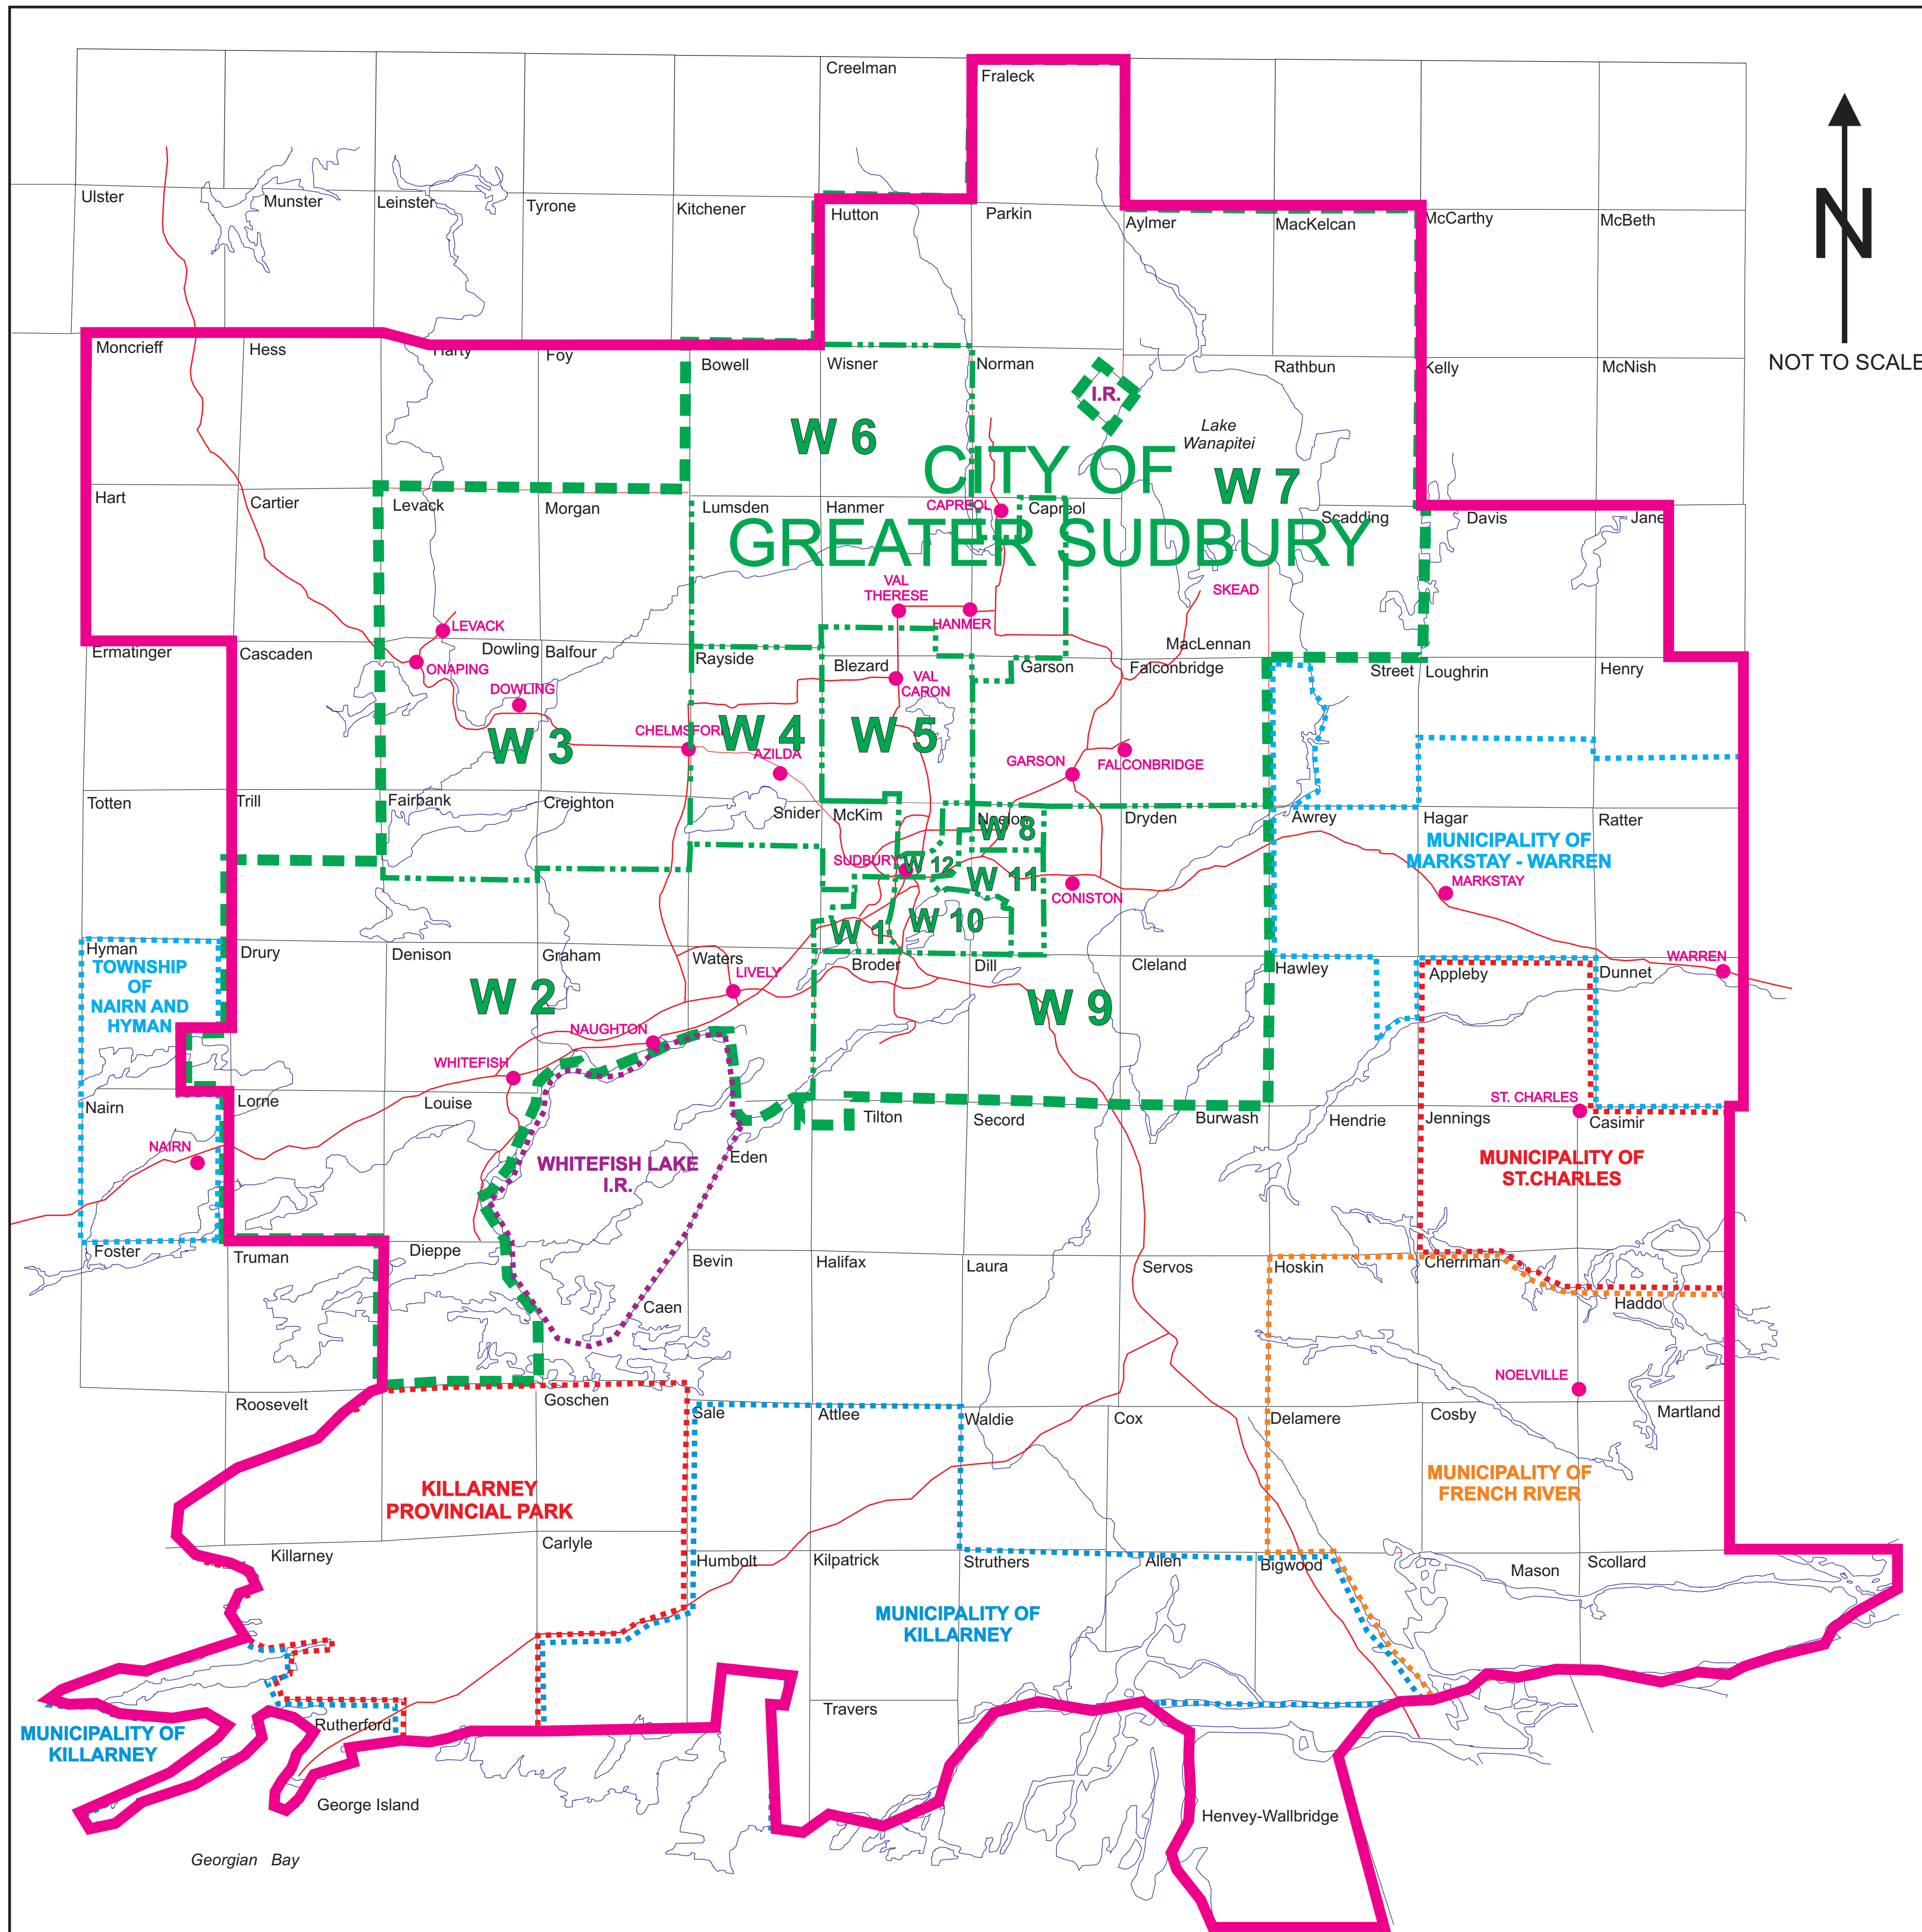

Sudbury Catholic District School Board
(English Separate – A total of 6 English Language Separate Trustees to be elected.)

Zone	Location	Number of Trustees
Zone 1	Ward 1 – City of Greater Sudbury Ward 2 – City of Greater Sudbury	1
Zone 2	Ward 3 – City of Greater Sudbury Ward 4 – City of Greater Sudbury Unorganized Township of Cartier, Cascaden, Foy, Hart, Harty, Hess, Moncrieff, Shining Tree and Trill	1
Zone 3	Ward 5 – City of Greater Sudbury Ward 6 – City of Greater Sudbury	1
Zone 4	Ward 7 – City of Greater Sudbury Ward 8 – City of Greater Sudbury Municipalities of St. Charles and Markstay-Warren	1
Zone 5	Ward 9 – City of Greater Sudbury Ward 10 – City of Greater Sudbury Municipalities of Killarney and French River, Unorganized Townships of Burwash, Cox, Davis, Eden, Hawley, Henvey & Wallbridge, Hendrie, Henry, Janes, Laura, Loughrin, Secord, Servos, Street and Tilton.	1
Zone 6	Ward 11 – City of Greater Sudbury Ward 12 – City of Greater Sudbury	1

Vote | Votez
2026

CARTOGRAPHY BY:
GEOGRAPHIC INFORMATION, SURVEYS AND MAPPING SECTION
PLANNING AND DEVELOPMENT DEPARTMENT
CITY OF GREATER SUDBURY