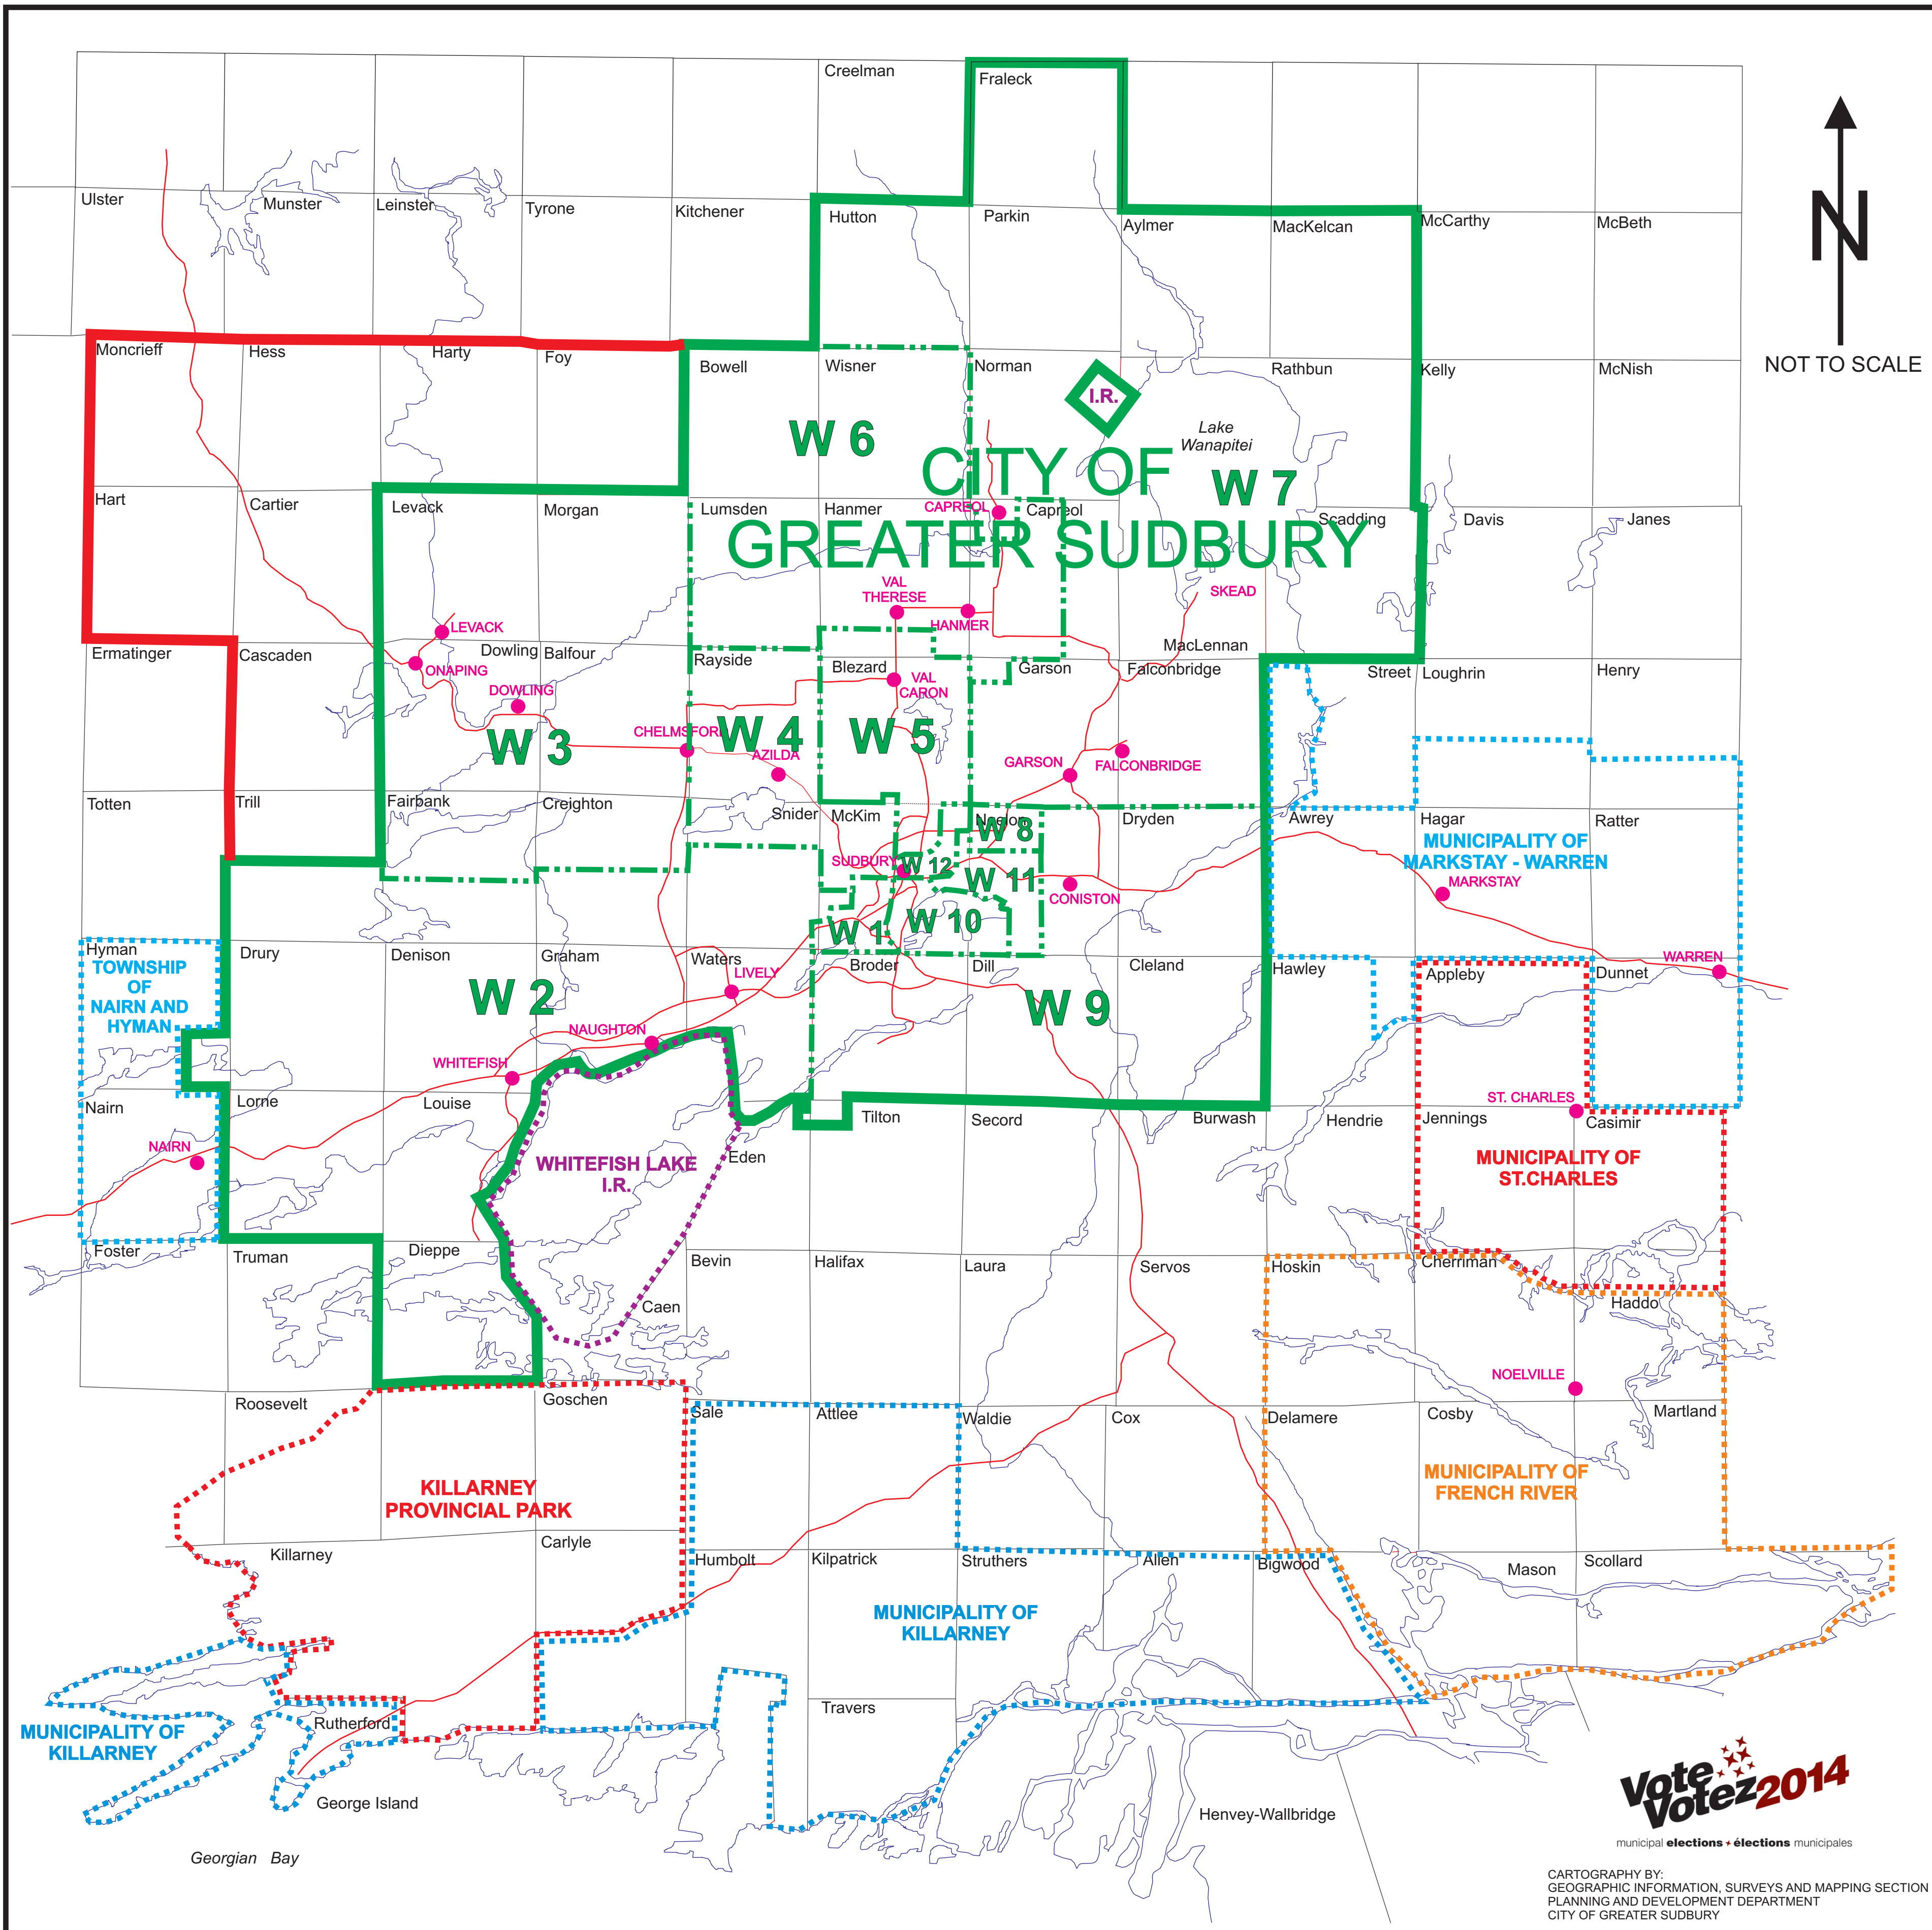

Conseil scolaire de district du Grand Nord de l'Ontario (Conseil d'écoles publiques de langue française - 12 conseillères et conseillers scolaires à élire)		
Région	Endroit	Nombre de conseillères et conseillers scolaires
Région 1	Markstay-Warren, St. Charles, Rivière des Français et Killarney Localité de Sudbury, au sud de Sudbury (cantons non érigés en municipalité)	1
Région 2	Elliot Lake, Blind River, Spanish, Bruce Mines, Thessalon, Espanola, Manitoulin du Nord-Est et les Îles, Gore Bay, village de Hilton Beach, Cantons de Hilton, Jocelyn, Baldwin, Nairn et Hyman, Sables-Spanish Rivers, Assignack, Barrie Island, Billings, Burpee et Mills, Central Manitoulin, Cockburn Island, pointe Gordon, Tekumah, Northern Manitoulin, North Shore, Shedden et St. Joseph, Plummer Additionnel Localités d'Espanola (cantons non érigés en municipalité) et de Manitoulin, et municipalité de Huron Shores	1
Région 3	Sault Ste. Marie, canton de Prince, ADSB localité de Sault Ste. Marie (cantons non érigés en municipalité)	1
Région 4	Localité de Chapleau (cantons non érigés en municipalité) Cantons de Chapleau, Dubreuilville, Johnson, Laird, White River, Macdonald, Meredith <i>et al.</i>, Tarbut et Tarbut Additional, et White River, municipalité de Wawa	1
Région 5	Marathon, localité de district de Superior-Greenstone Cantons de Manitouwadge, Schreiber, Terrace Bay, Dorion, Nipigon et Red Rock	1
Région 6	Dryden, Thunder Bay et Kenora Fort Frances et Rainy River Cantons d'Atikokan, Ignace, Greenstone, Alberton, Chapple, Dawson, Emo, Sioux Narrows, Conmee, Gillies, Neebing, O'Connor, Shuniah, Ear Falls, Red Lake, Lake of the Woods, Lavallee, Machin et Morley Municipalités de Sioux Lookout et Oliver Paipoonge Localités de Kenora et de Lakehead, Sturgeon Lake, Red Lake, Van Horne et Wainwright, localité de Dryden, Machin TSA - éducation	1
Région 7	Quartier 1 - Ville du Grand Sudbury Quartier 4 - Ville du Grand Sudbury	1
Région 8	Quartier 2 - Ville du Grand Sudbury Quartier 3 - Ville du Grand Sudbury Localité de Sudbury, secteur nord-ouest de Sudbury (cantons non érigés en municipalité)	1
Région 9	Quartier 5 - Ville du Grand Sudbury Quartier 7 - Ville du Grand Sudbury	1
Région 10	Quartier 6 - Ville du Grand Sudbury	1
Région 11	Quartier 8 - Ville du Grand Sudbury Quartier 12 - Ville du Grand Sudbury	1
Région 12	Quartier 9 - Ville du Grand Sudbury Quartier 10 - Ville du Grand Sudbury Quartier 11 - Ville du Grand Sudbury	1