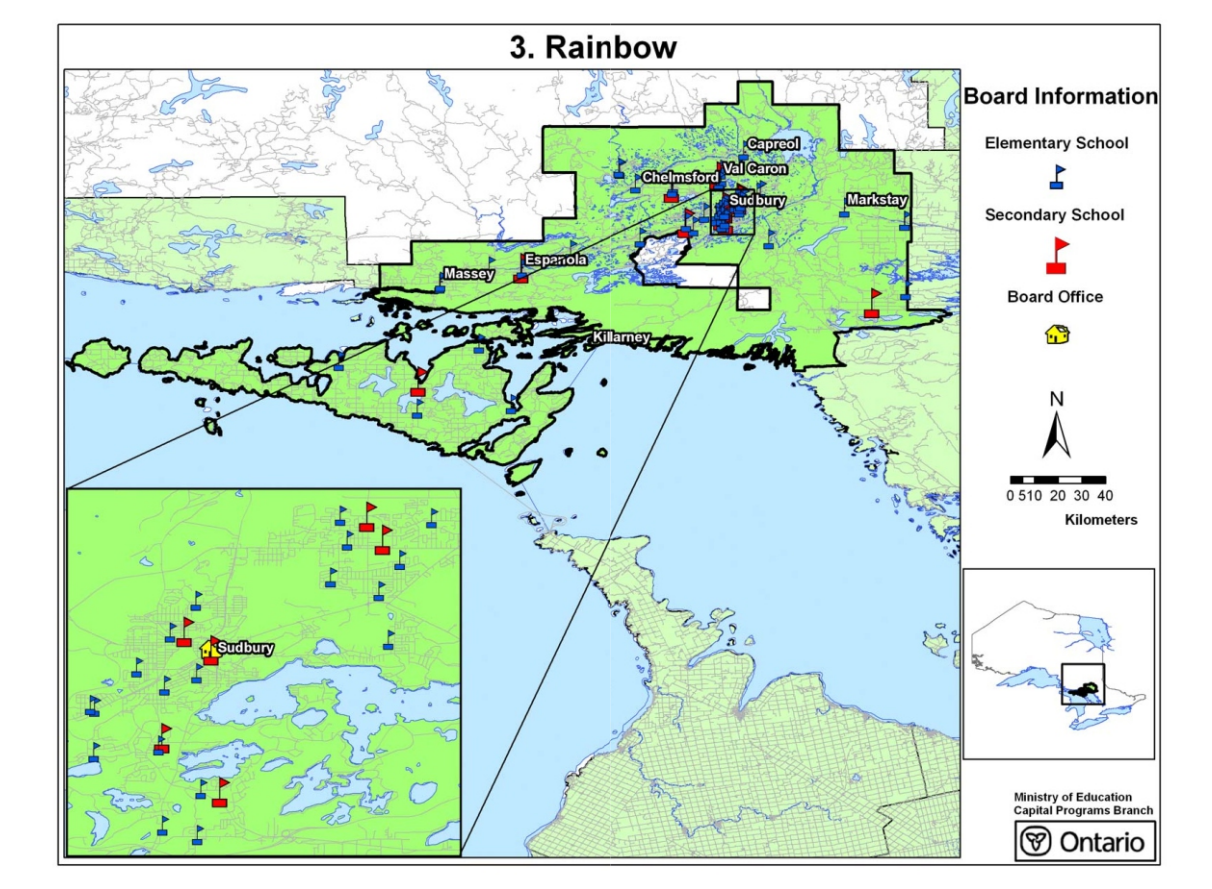

Rainbow District School Board
(English Public - A total of 8 English Language Public Trustees to be elected.)

Area	Location	Number of Trustees
Area 1	Ward 1 – City of Greater Sudbury Ward 2 – City of Greater Sudbury	1
Area 2	Ward 3 - City of Greater Sudbury Ward 4 - City of Greater Sudbury Unorganized Township of Cartier Cascaden, Foy, Hart, Harty, Hess Moncrieff, Shining Tree and Trill	1
Area 3	Ward 5 – City of Greater Sudbury Ward 6 – City of Greater Sudbury	1
Area 4	Ward 7 - City of Greater Sudbury Ward 8 - City of Greater Sudbury Municipalities of French River, Killarney, Markstay-Warren, St. Charles Unorganized Townships of Burwash, Cox, Davis, Eden, Hawley, Hendrie, Henry, James, Laura, Loughrin, Secord, Servos, Street and Tilton	1
Area 5	Ward 9 – City of Greater Sudbury Ward 10 – City of Greater Sudbury	1
Area 6	Ward 11 – City of Greater Sudbury Ward 12 – City of Greater Sudbury	1
Area 7	Towns of Northeastern Manitoulin and The Islands, Gore Bay Townships of Assignack, Barrie Island, Billings, Burpee and Mills, Central Manitoulin, Cockburn Island, Gordon, Tehkumah and Manitoulin Locality Education	1
Area 8	Town of Espanola Townships of Baldwin, Nairn and Hyman, Sables-Spanish Rivers and Espanola Locality Education	1

Vote Votez 2014
municipal elections • élections municipales

CARTOGRAPHY BY:
GEOGRAPHIC INFORMATION, SURVEYS AND MAPPING SECTION
PLANNING AND DEVELOPMENT DEPARTMENT
CITY OF GREATER SUDBURY