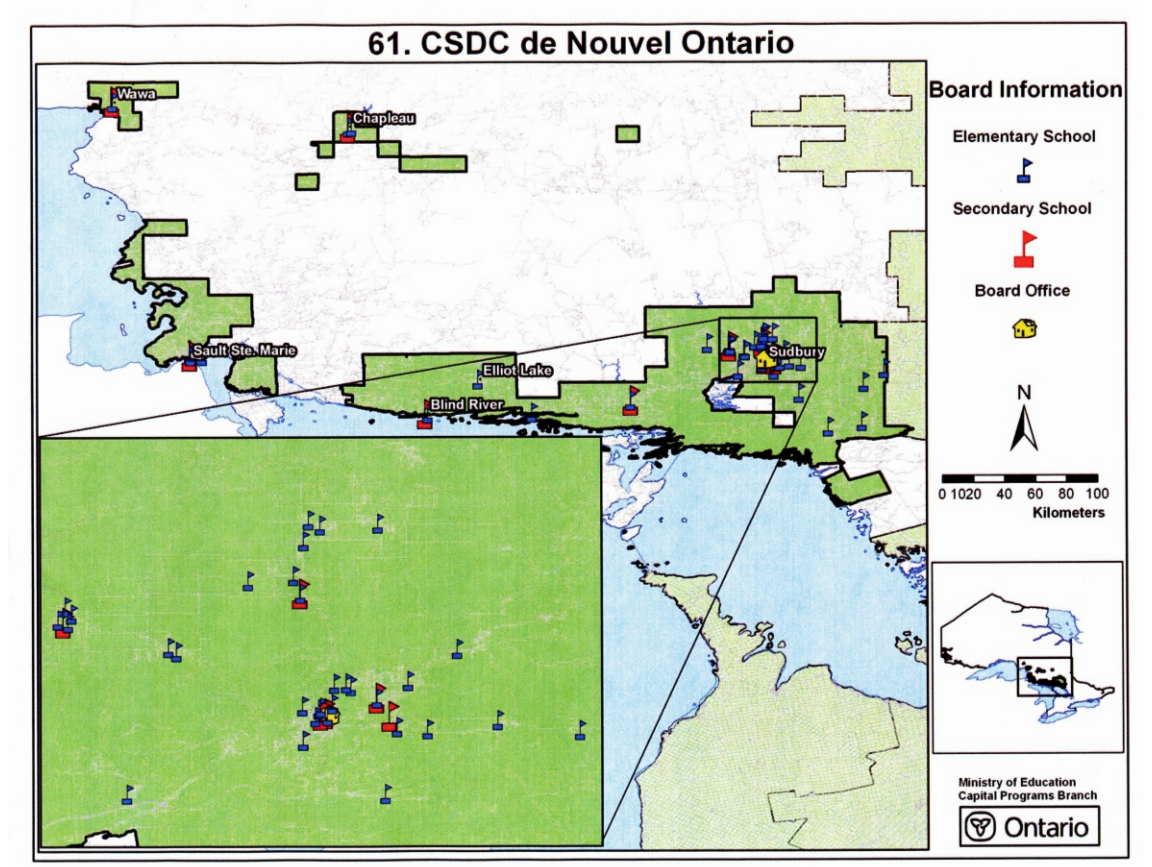

CARTOGRAPHY BY:
GEOGRAPHIC INFORMATION, SURVEYS AND MAPPING SECTION
PLANNING AND DEVELOPMENT DEPARTMENT
CITY OF GREATER SUDBURY