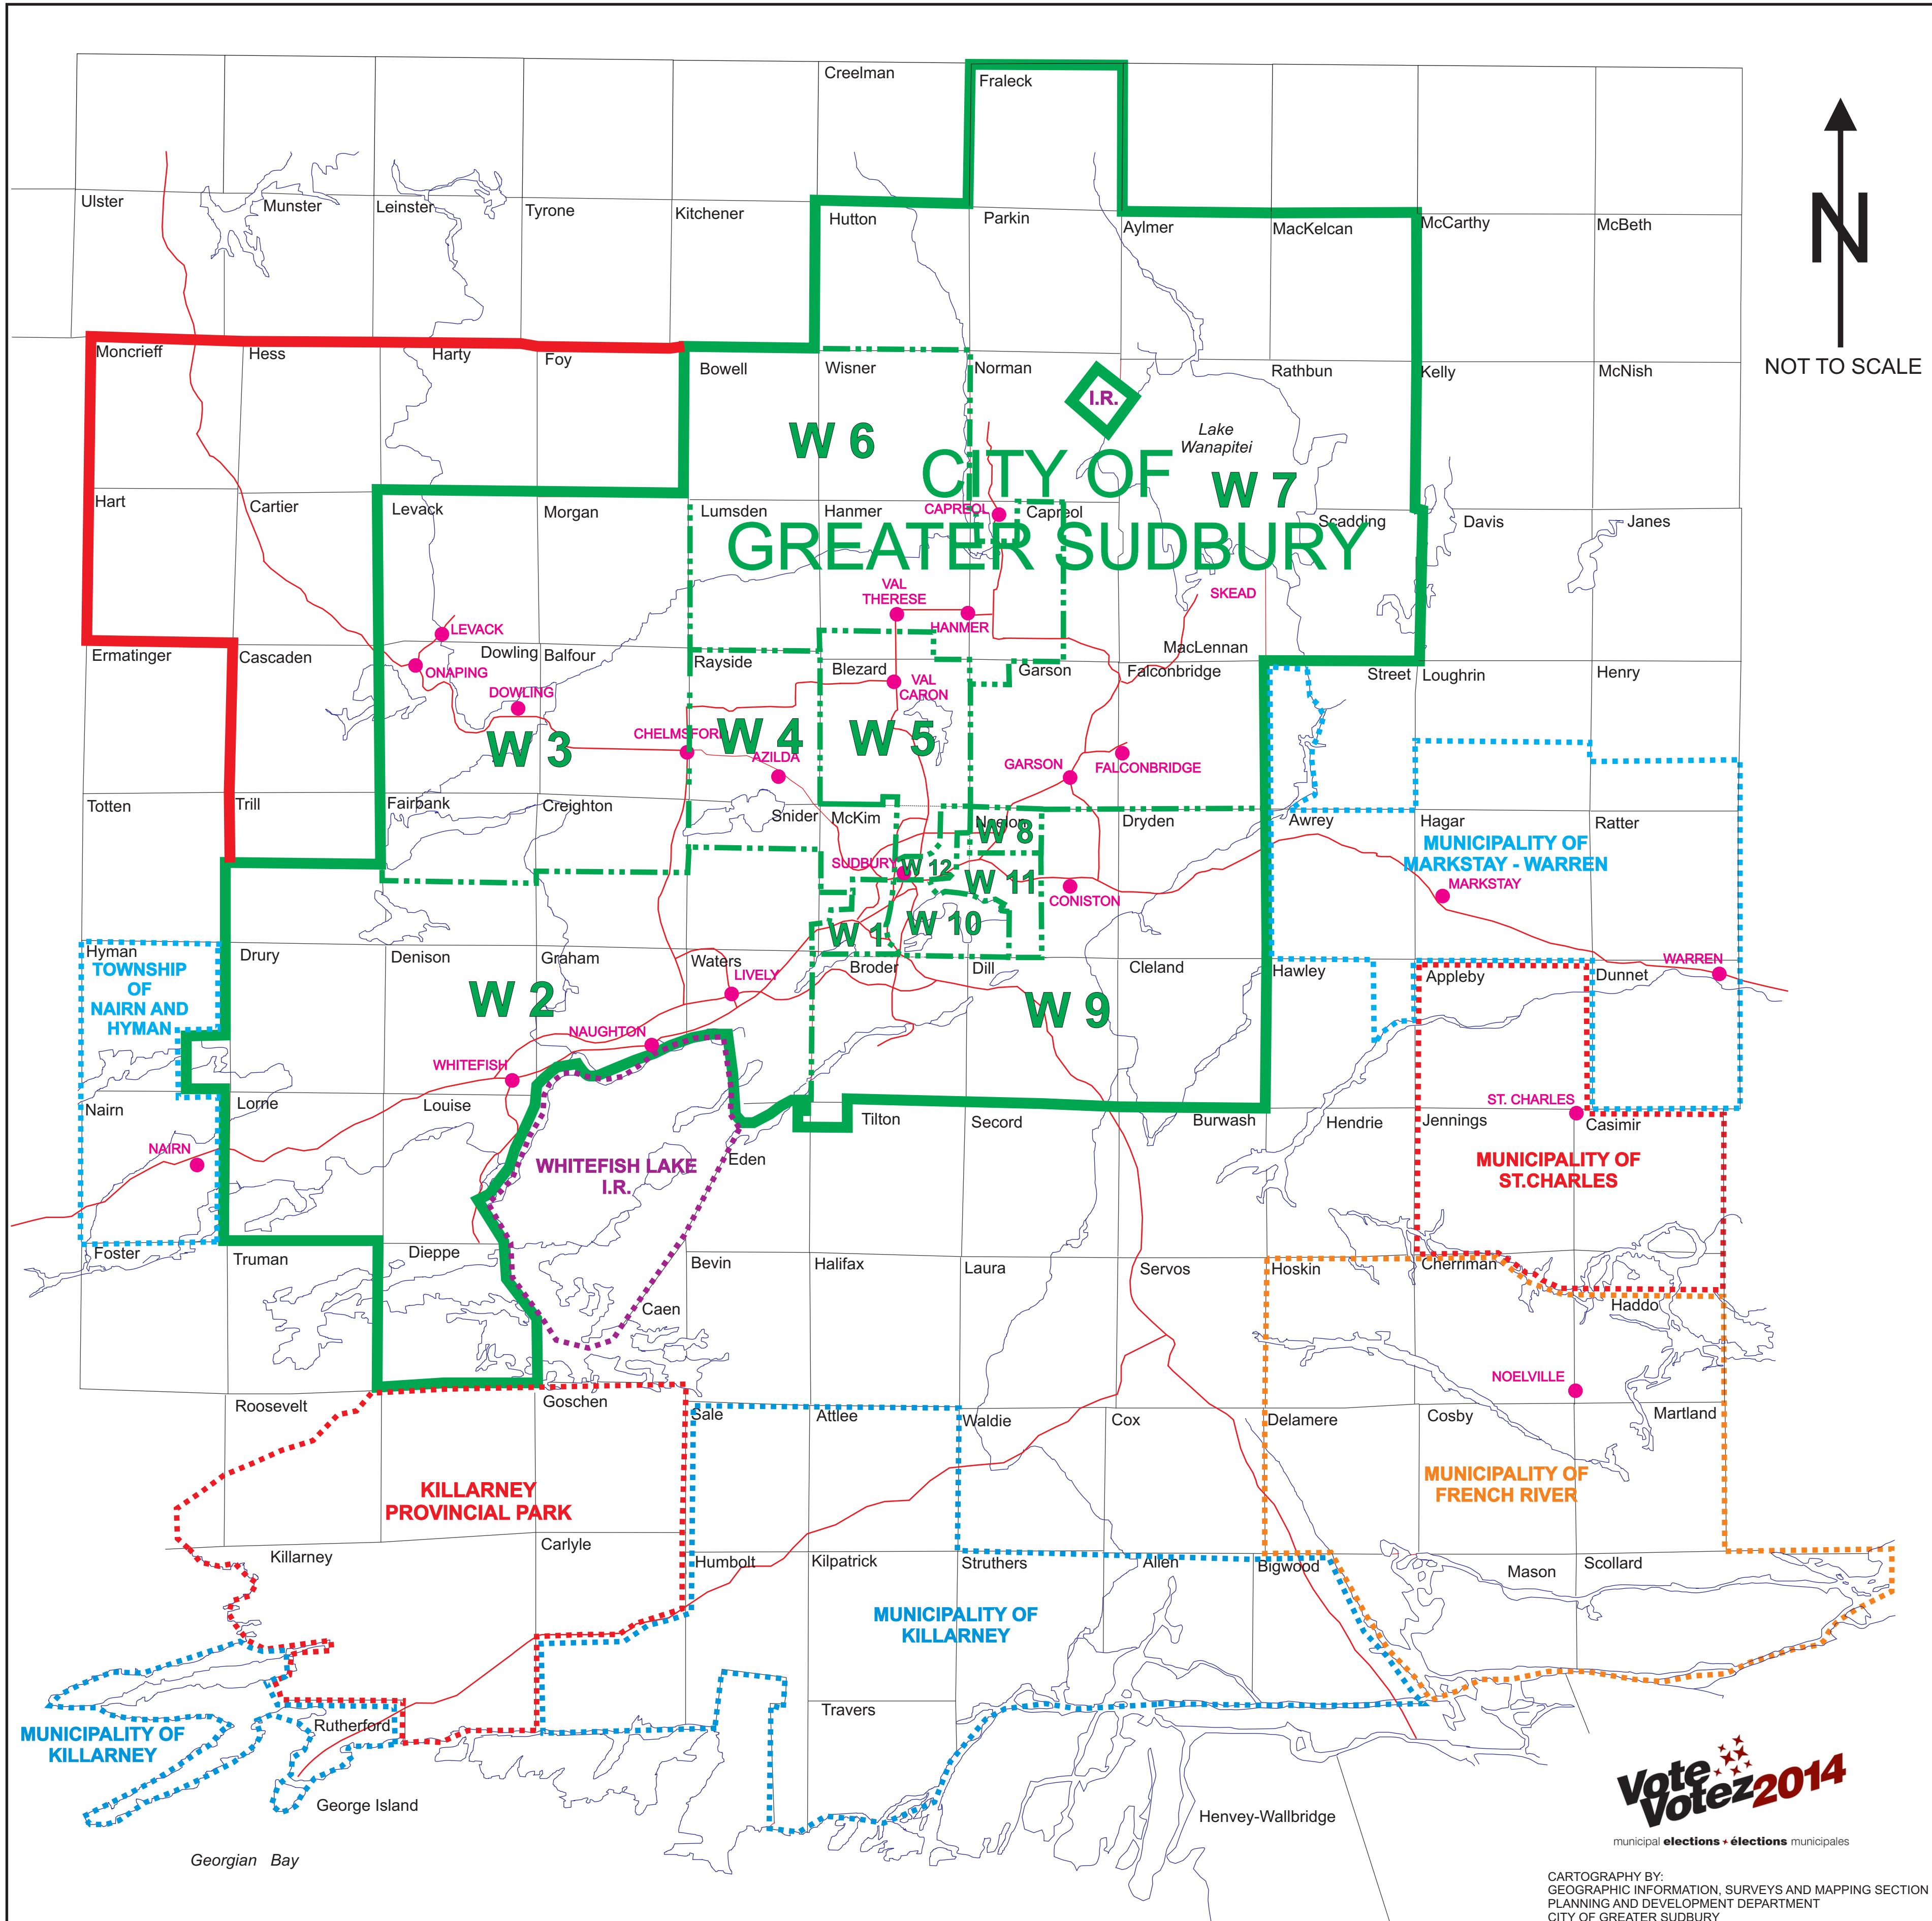

Conseil scolaire catholique du NOUVEL-ONTARIO

Zone	Endroit	Nombre de conseillers et conseillères scolaires
Zone 1	Elliott Lake Municipalité de Huron Shores Blind River, Espanola, Spanish, Manitoulin du Nord-Est et les Îles Cantons de North Shore, Sables-Spanish Rivers, Baldwin, Nairn et Hyman Localité d'Espanola (cantons non érigés en municipalité)	1
Zone 2	Sault Ste. Marie Cantons de Prince, Laird, Johnson, Macdonald, Meredith et Aberdeen, Algoma (cantons non érigés en municipalité)	1
Zone 3	Cantons de Chapleau, White River, municipalité de Wawa, Chapleau (cantons non érigés en municipalité)	1
Zone 4	Quartier 1 - Ville du Grand Sudbury Quartier 2 - Ville du Grand Sudbury Quartier 3 - Ville du Grand Sudbury Quartier 4 - Ville du Grand Sudbury Cantons non érigés en municipalité de Trill, Cascaden, Hart, Harty, Hess, Cartier, Moncrieff et Foy	2
Zone 5	Quartier 7 - Ville du Grand Sudbury Quartier 8 - Ville du Grand Sudbury Quartier 9 - Ville du Grand Sudbury Quartier 10 - Ville du Grand Sudbury Quartier 11 - Ville du Grand Sudbury Quartier 12 - Ville du Grand Sudbury	3
Zone 6	Quartier 5 - Ville du Grand Sudbury Quartier 6 - Ville du Grand Sudbury	2
Zone 7	Municipalités de Killarney, Rivière des Français, St. Charles et Markstay-Warren Cantons non érigés en municipalité de Burwash, Cox, Davis, Eden, Hawley, Hendrie, Henry, Janes, Laura, Loughrin, Secord, Servos, Street et Tilton	1
Zone 8	Cantons de Dubreuilville, Hornepayne	1