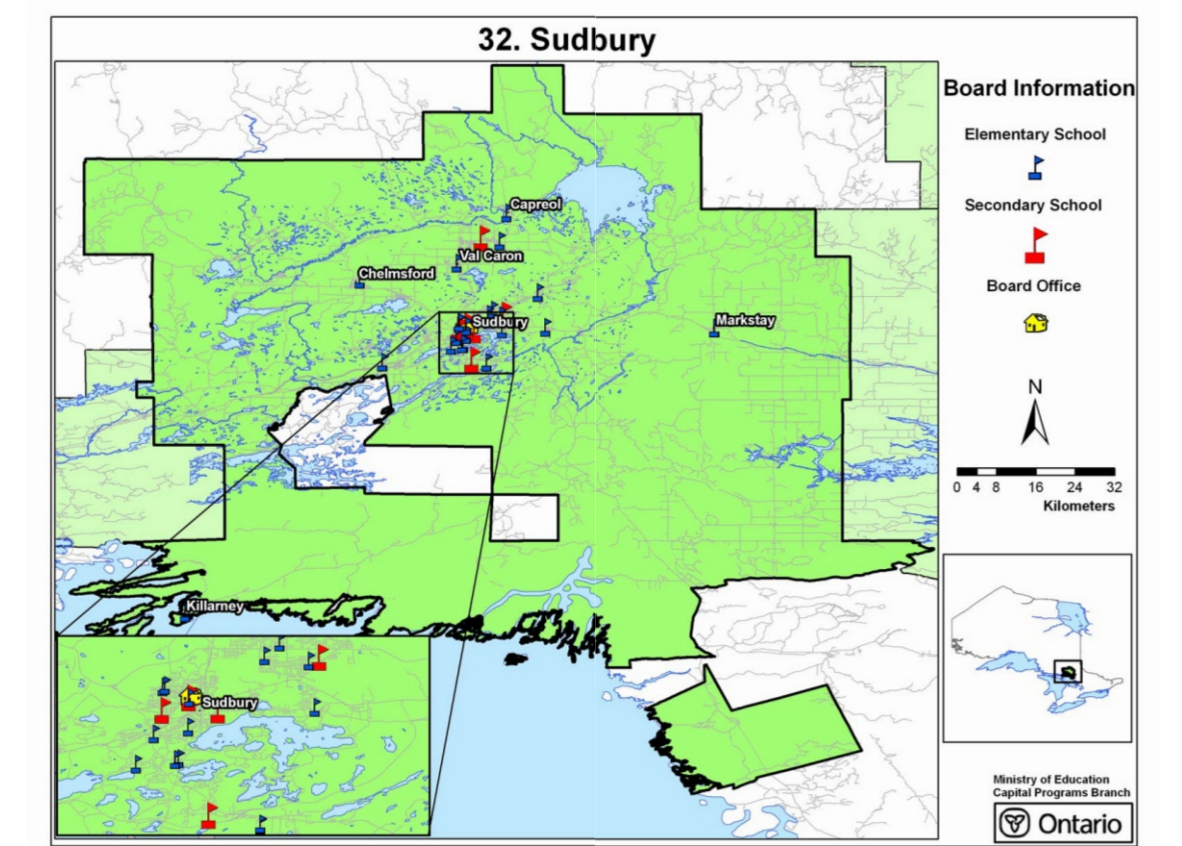

N
NOT TO SCALE

Sudbury Catholic District School Board
(English Separate – A total of 6 English Language Separate Trustees to be elected.)

Zone	Location	Number of Trustees
Zone 1	Ward 1 – City of Greater Sudbury Ward 2 – City of Greater Sudbury	1
Zone 2	Ward 3 – City of Greater Sudbury Ward 4 – City of Greater Sudbury Unorganized Township of Cartier, Cascaden, Foy, Hart, Harty, Hess, Moncrieff, Shining Tree and Trill	1
Zone 3	Ward 5 – City of Greater Sudbury Ward 6 – City of Greater Sudbury	1
Zone 4	Ward 7 – City of Greater Sudbury Ward 8 – City of Greater Sudbury Municipalities of St. Charles and Markstay-Warren	1
Zone 5	Ward 9 – City of Greater Sudbury Ward 10 – City of Greater Sudbury Municipalities of Killarney and French River, Unorganized Townships of Burwash, Cox, Davis, Eden, Hawley, Henvey & Wallbridge, Hendrie, Henry, Janes, Laura, Loughrin, Secord, Servos, Street and Tilton.	1
Zone 6	Ward 11 – City of Greater Sudbury Ward 12 – City of Greater Sudbury	1