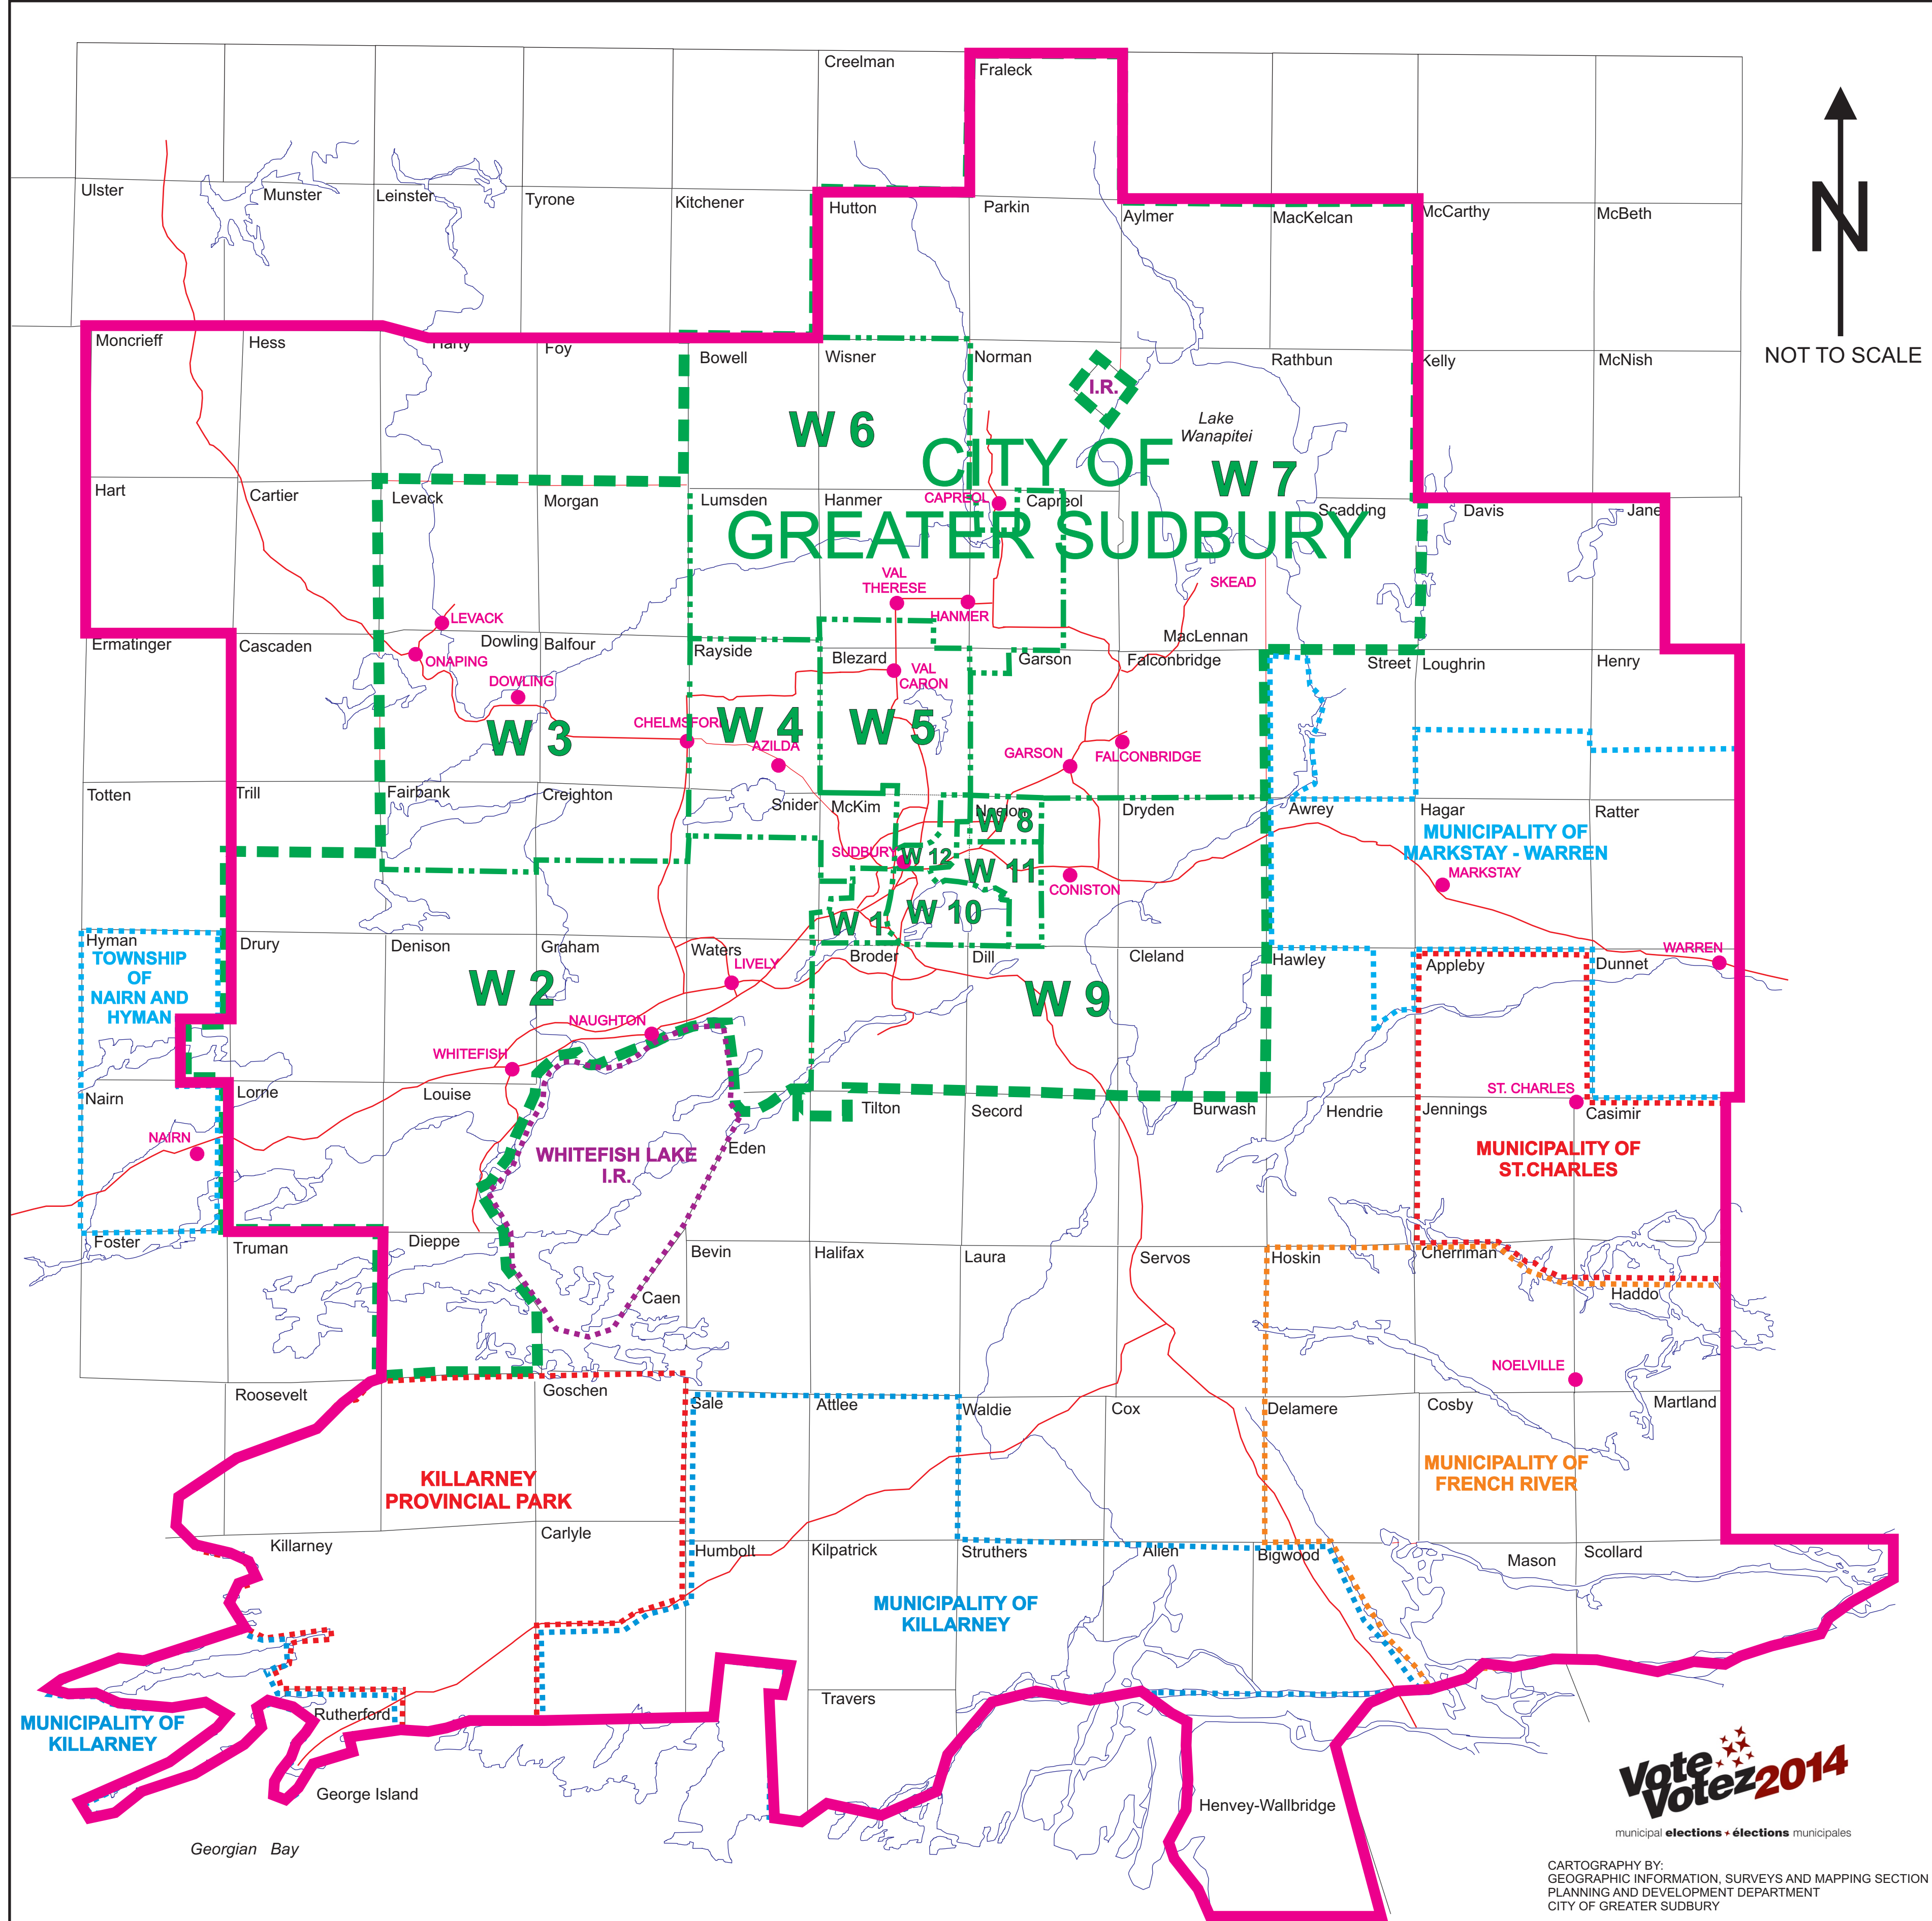

N
NOT TO SCALE

Sudbury Catholic District School Board
(English Separate – A total of 6 English Language Separate Trustees to be elected.)

Zone	Location	Number of Trustees
Zone 1	Ward 1 – City of Greater Sudbury Ward 2 – City of Greater Sudbury	1
Zone 2	Ward 3 – City of Greater Sudbury Ward 4 – City of Greater Sudbury Unorganized Township of Cartier, Cascaden, Foy, Hart, Harty, Hess, Moncrieff, Shining Tree and Trill	1
Zone 3	Ward 5 – City of Greater Sudbury Ward 6 – City of Greater Sudbury	1
Zone 4	Ward 7 – City of Greater Sudbury Ward 8 – City of Greater Sudbury Municipalities of St. Charles and Markstay-Warren	1
Zone 5	Ward 9 – City of Greater Sudbury Ward 10 – City of Greater Sudbury Municipalities of Killarney and French River, Unorganized Townships of Burwash, Cox, Davis, Eden, Hawley, Henvey & Wallbridge, Hendrie, Henry, Janes, Laura, Loughrin, Secord, Servos, Street and Tilton.	1
Zone 6	Ward 11 – City of Greater Sudbury Ward 12 – City of Greater Sudbury	1