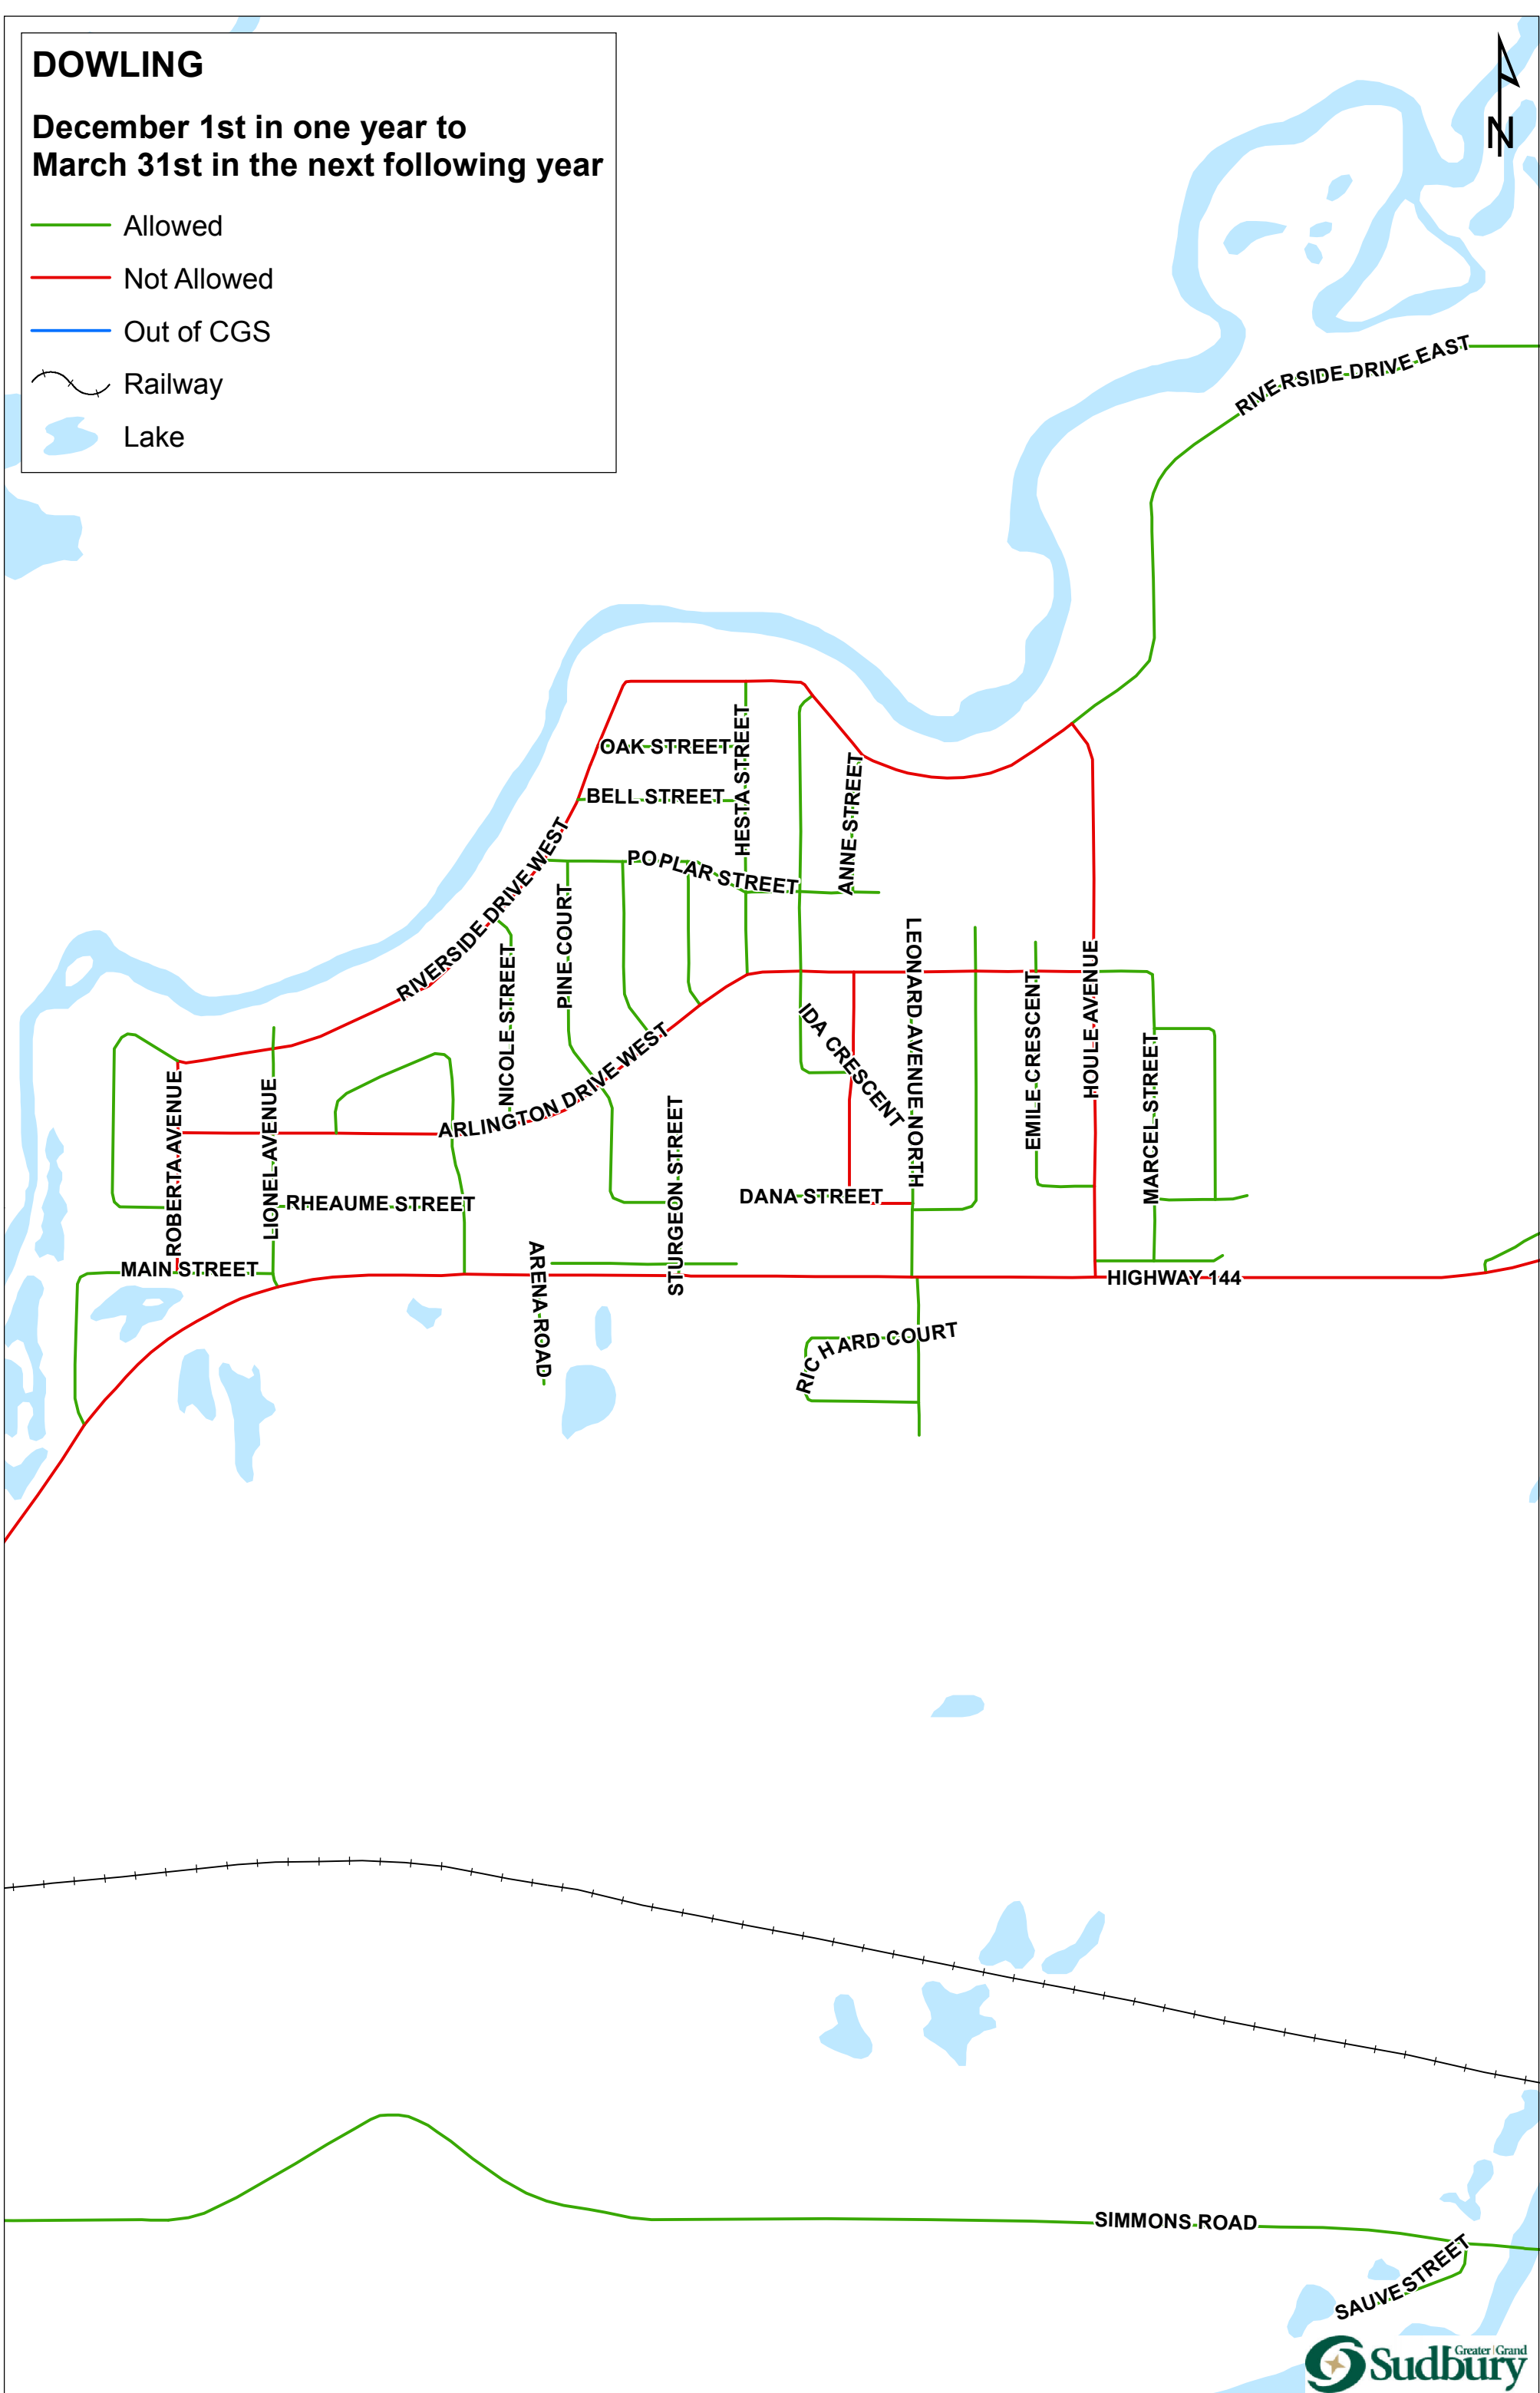

AZILDA

December 1st in one year to
March 31st in the next following year

- Allowed
- Not Allowed
- Out of CGS
- ~ Railway
- Lake

CAPREOL

December 1st in one year to
March 31st in the next following year

- Allowed
- Not Allowed
- Out of CGS
- ~ Railway
- Lake

CHELMSFORD

December 1st in one year to
March 31st in the next following year

- Allowed
- Not Allowed
- Out of CGS
- ~ Railway
- Lake

CONISTON

December 1st in one year to
March 31st in the next following year

- Allowed
- Not Allowed
- Out of CGS
- ~ Railway
- Lake

DOWLING

December 1st in one year to
March 31st in the next following year

- Allowed
- Not Allowed
- Out of CGS
- ~ Railway
- Lake

FALCONBRIDGE

December 1st in one year to
March 31st in the next following year