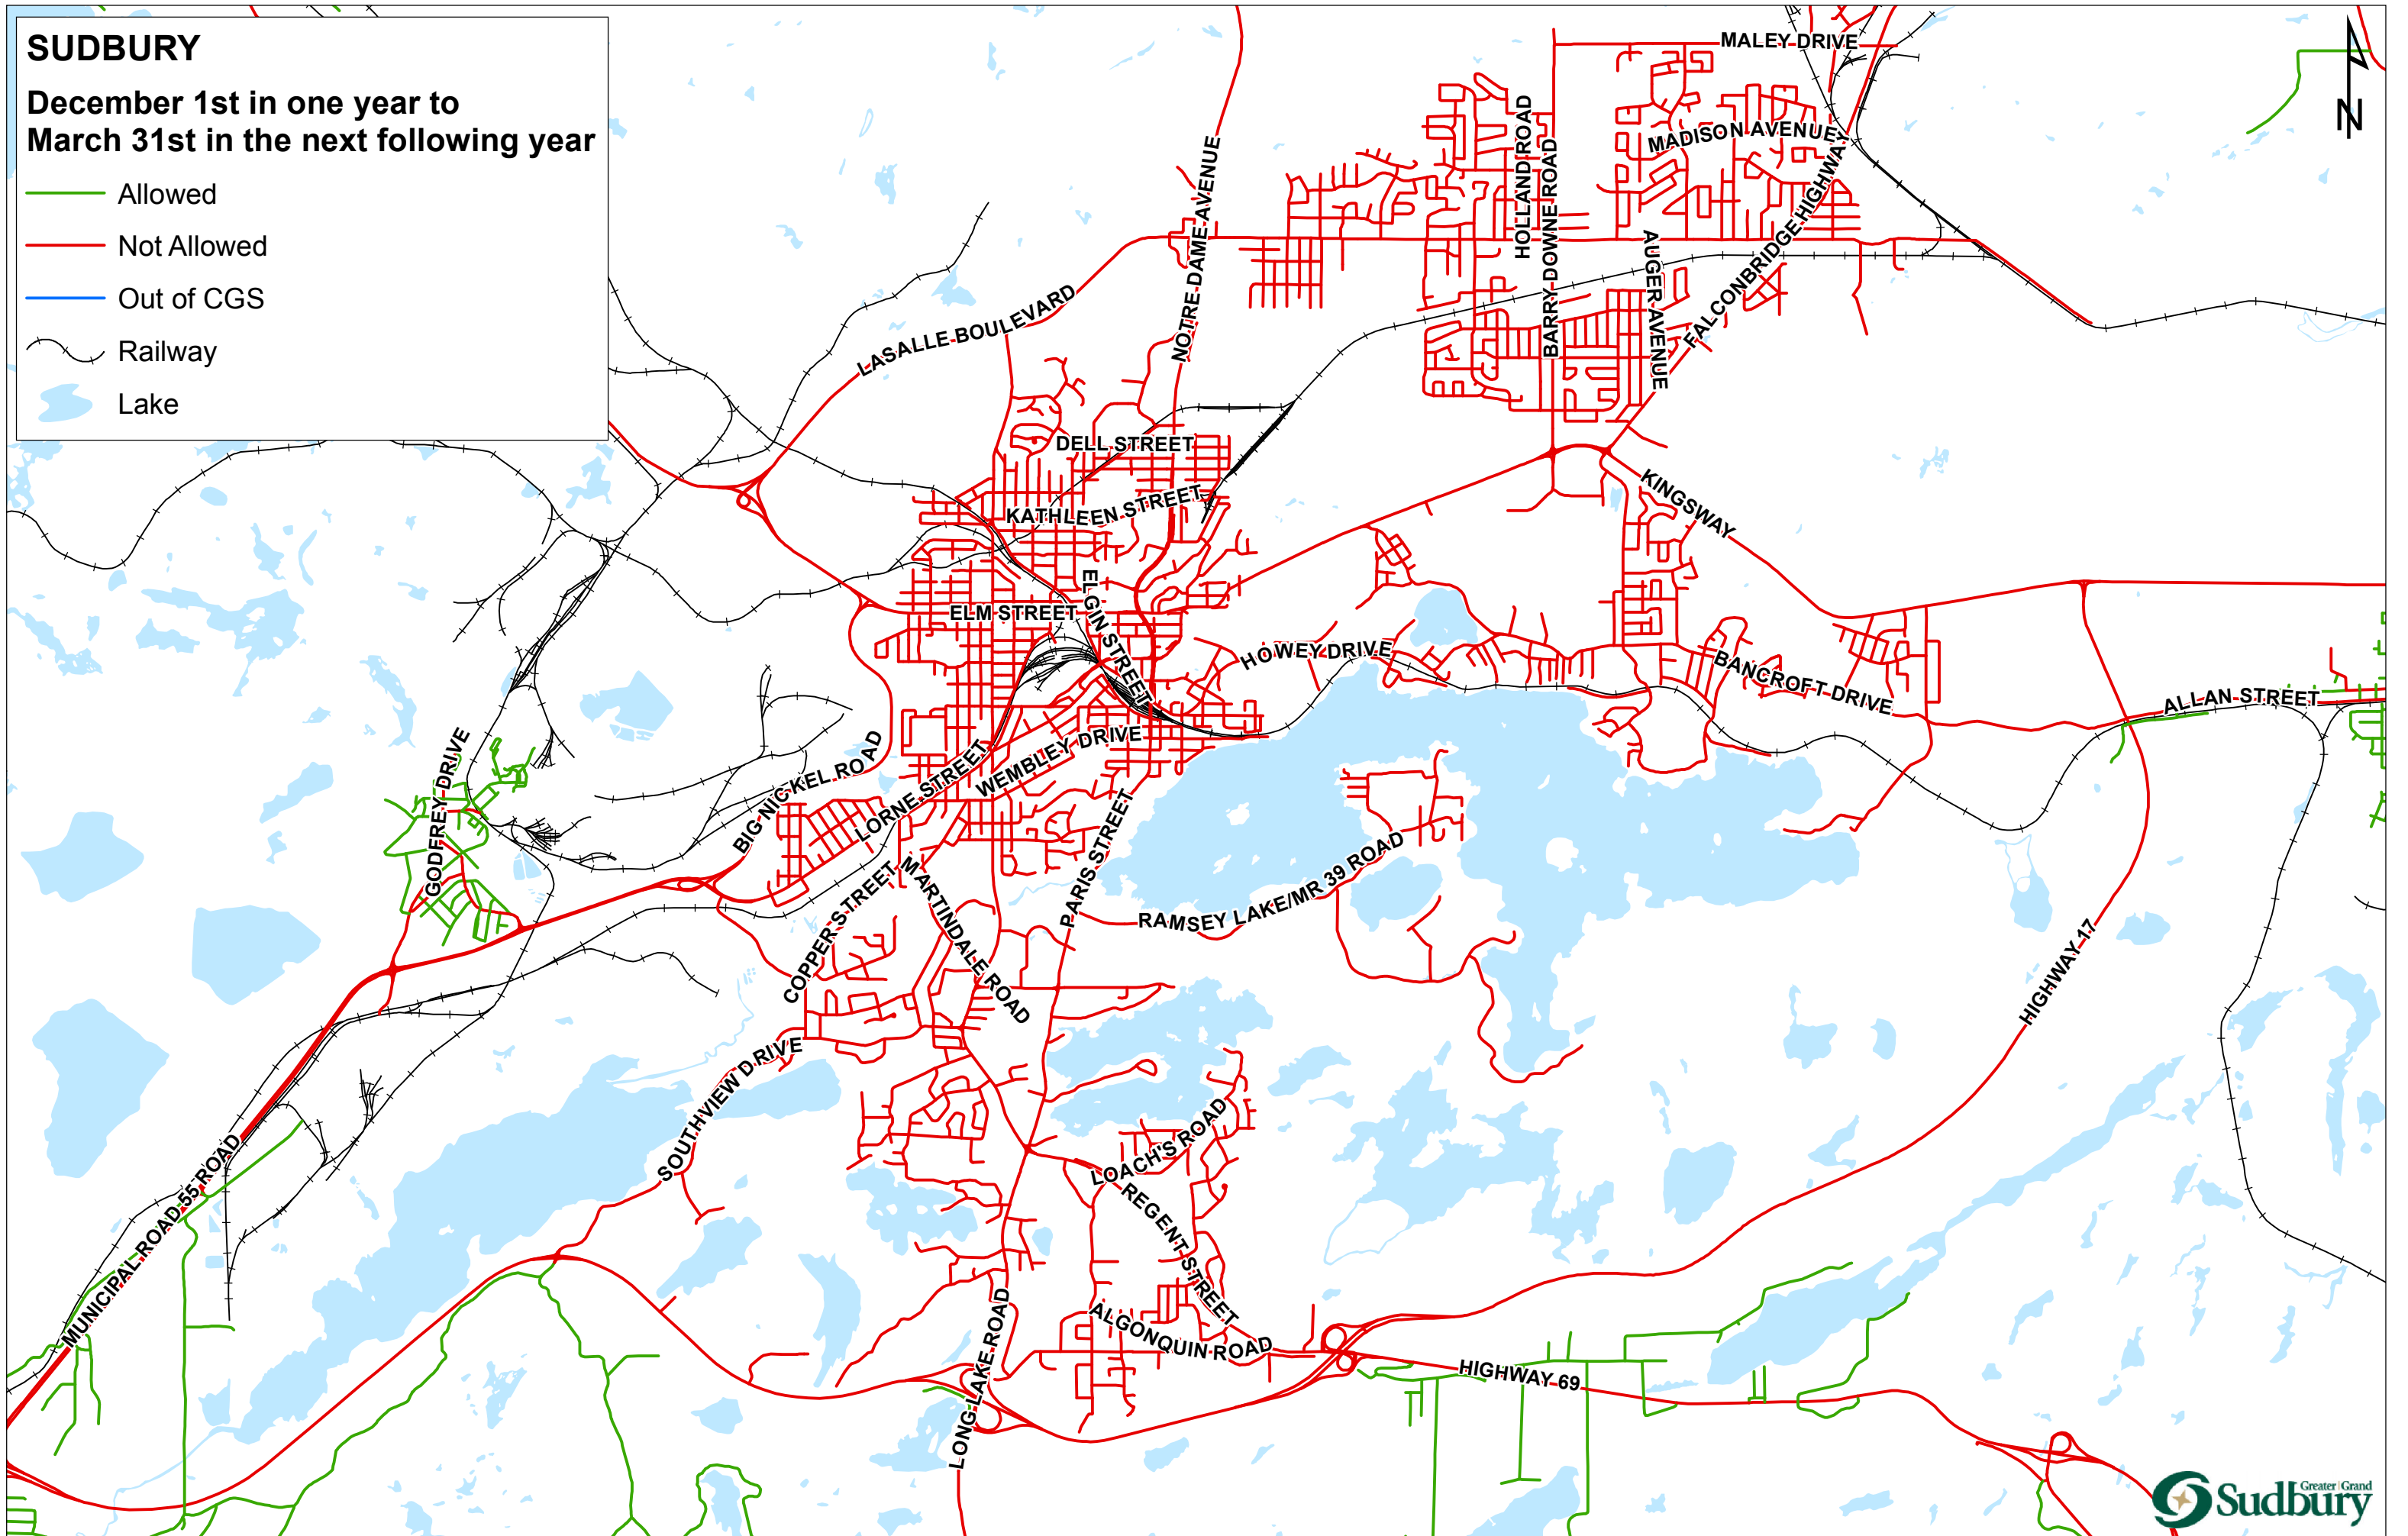

- Allowed
- Not Allowed
- Out of CGS
- Railway
- Lake
- CGS Boundary

ONAPING / LEVACK

December 1st in one year to
March 31st in the next following year

- Allowed
- Not Allowed
- Out of CGS
- ~ Railway
- Lake

SKEAD

December 1st in one year to
March 31st in the next following year

- Allowed
- Not Allowed
- Out of CGS
- ~ Railway
- Lake

SUDBURY

December 1st in one year to
March 31st in the next following year

- Allowed
- Not Allowed
- Out of CGS
- Railway
- Lake

VALLEY EAST

December 1st in one year to
March 31st in the next following year

- Allowed
- Not Allowed
- Out of CGS
- ~ Railway
- Lake

WAHNAPITAE

December 1st in one year to
March 31st in the next following year