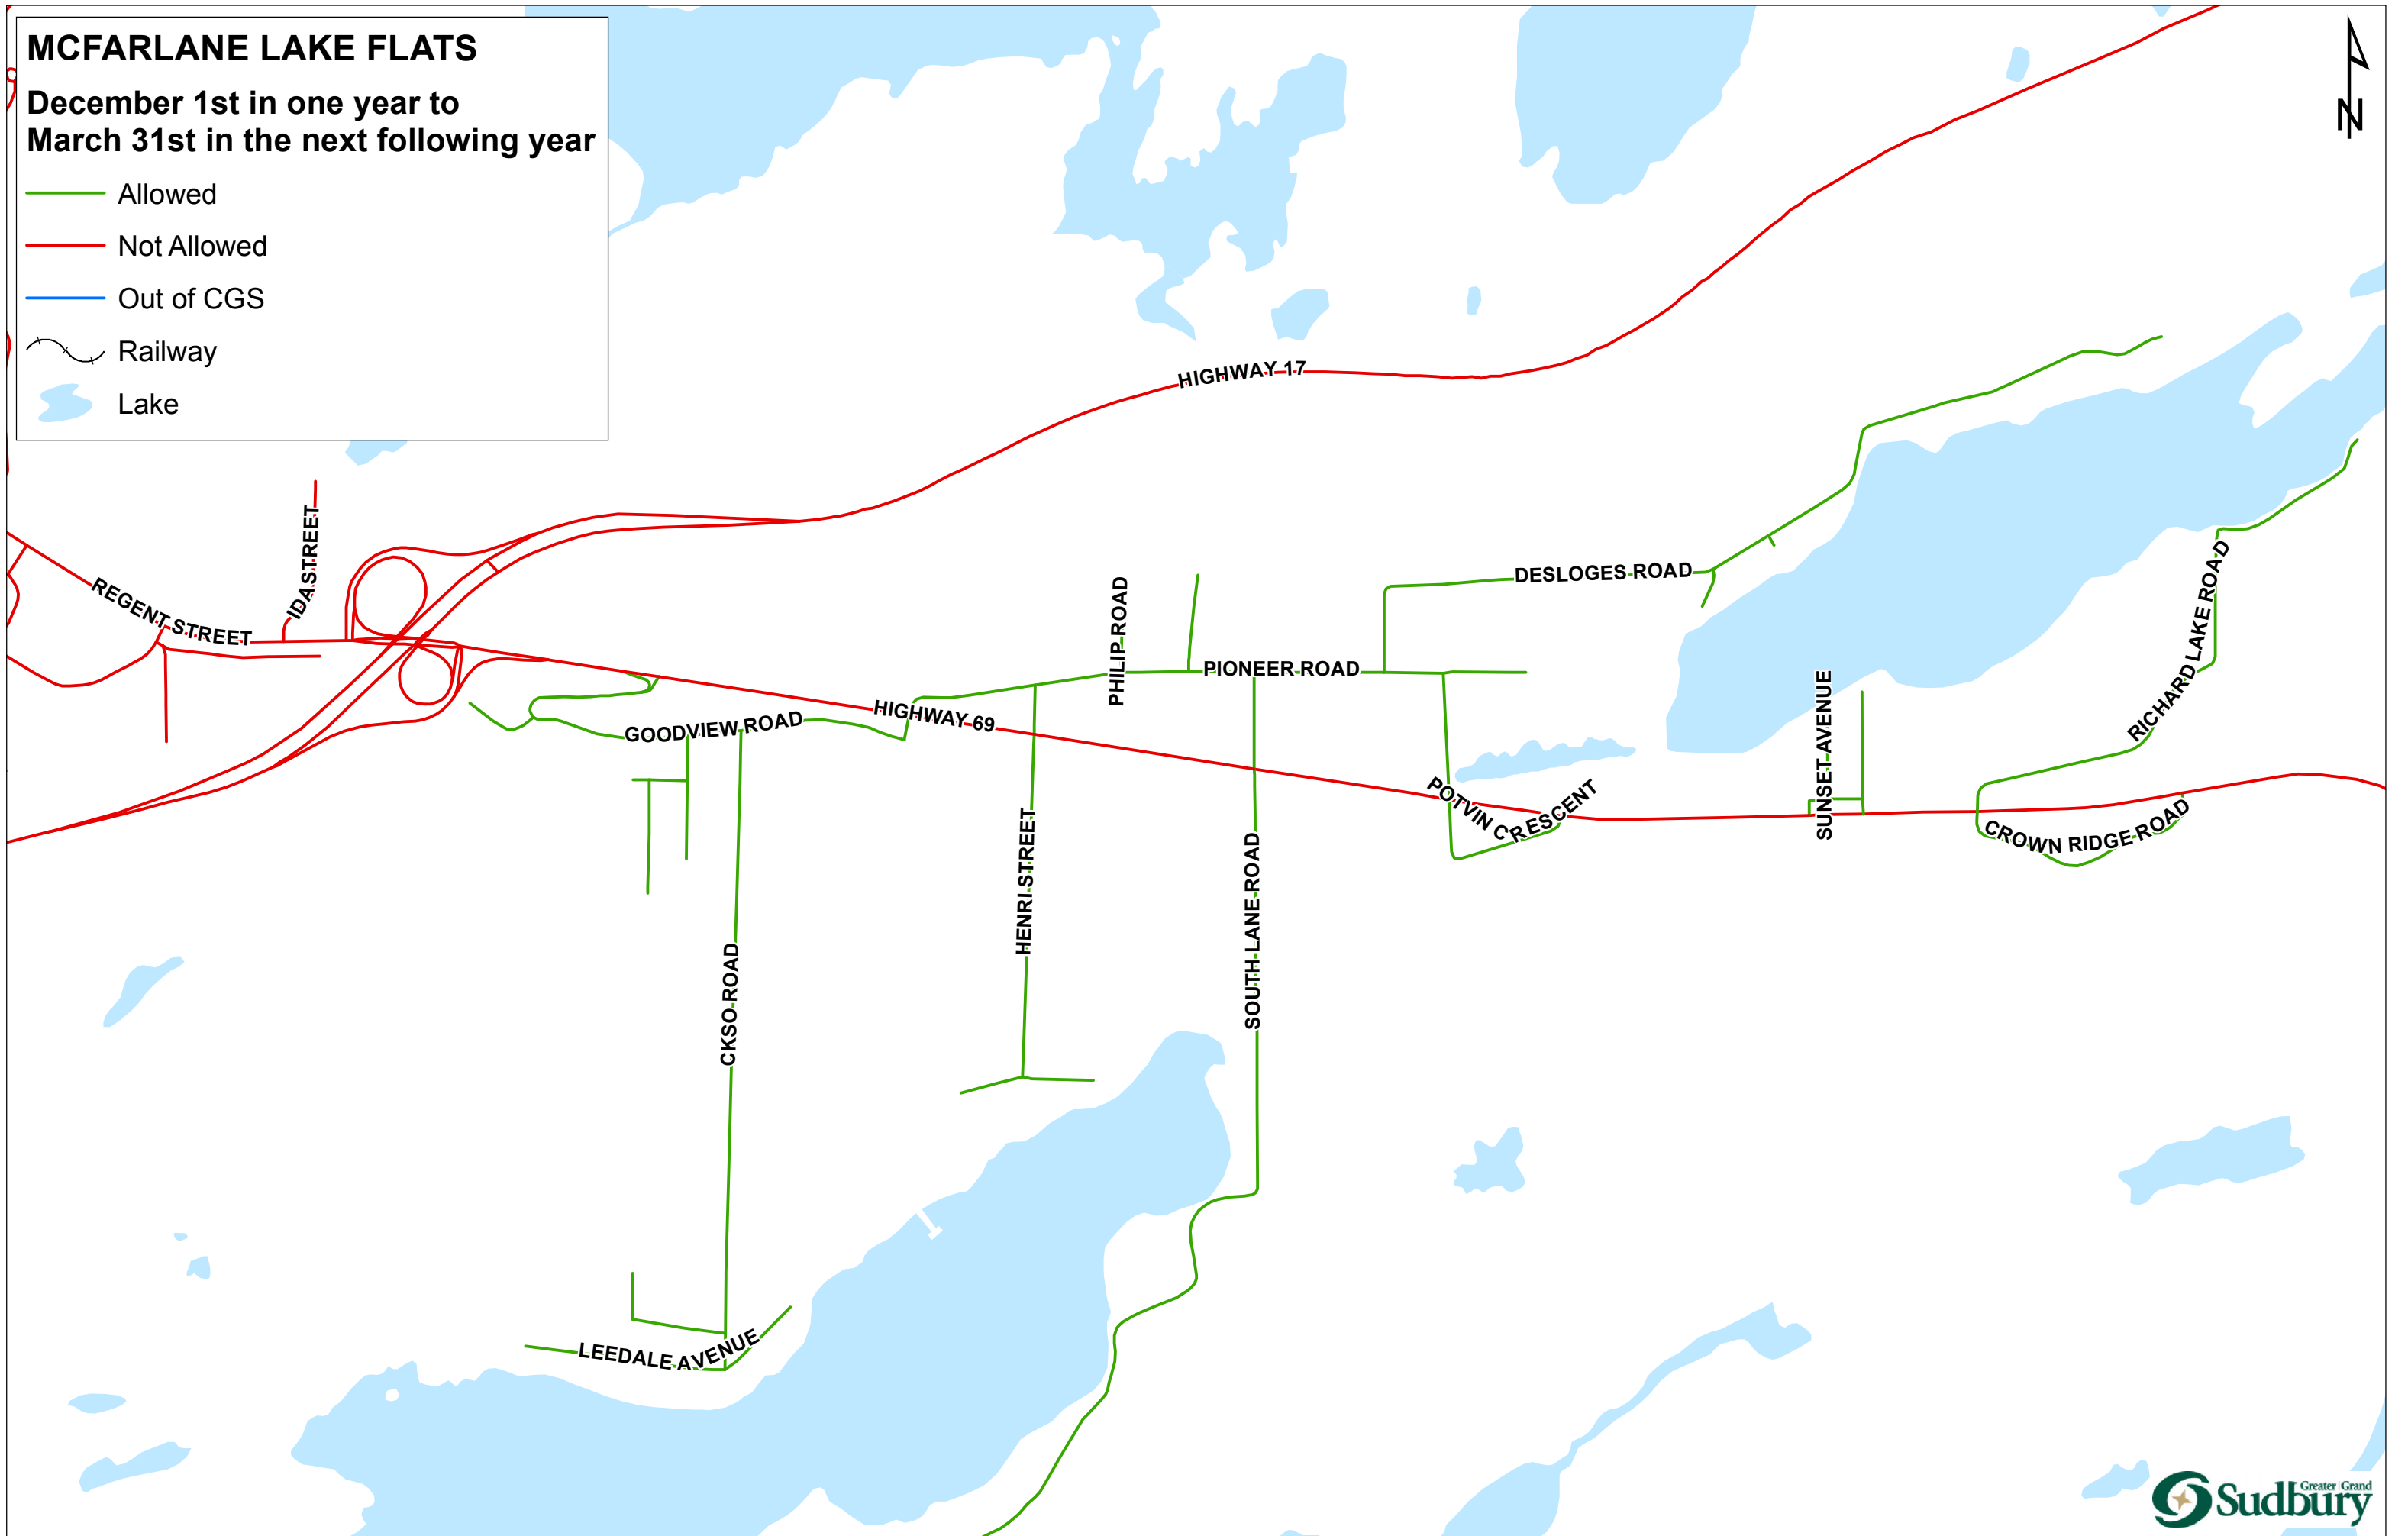

MCFARLANE LAKE FLATS

December 1st in one year to
March 31st in the next following year

- Allowed
- Not Allowed
- Out of CGS
- ~ Railway
- Lake