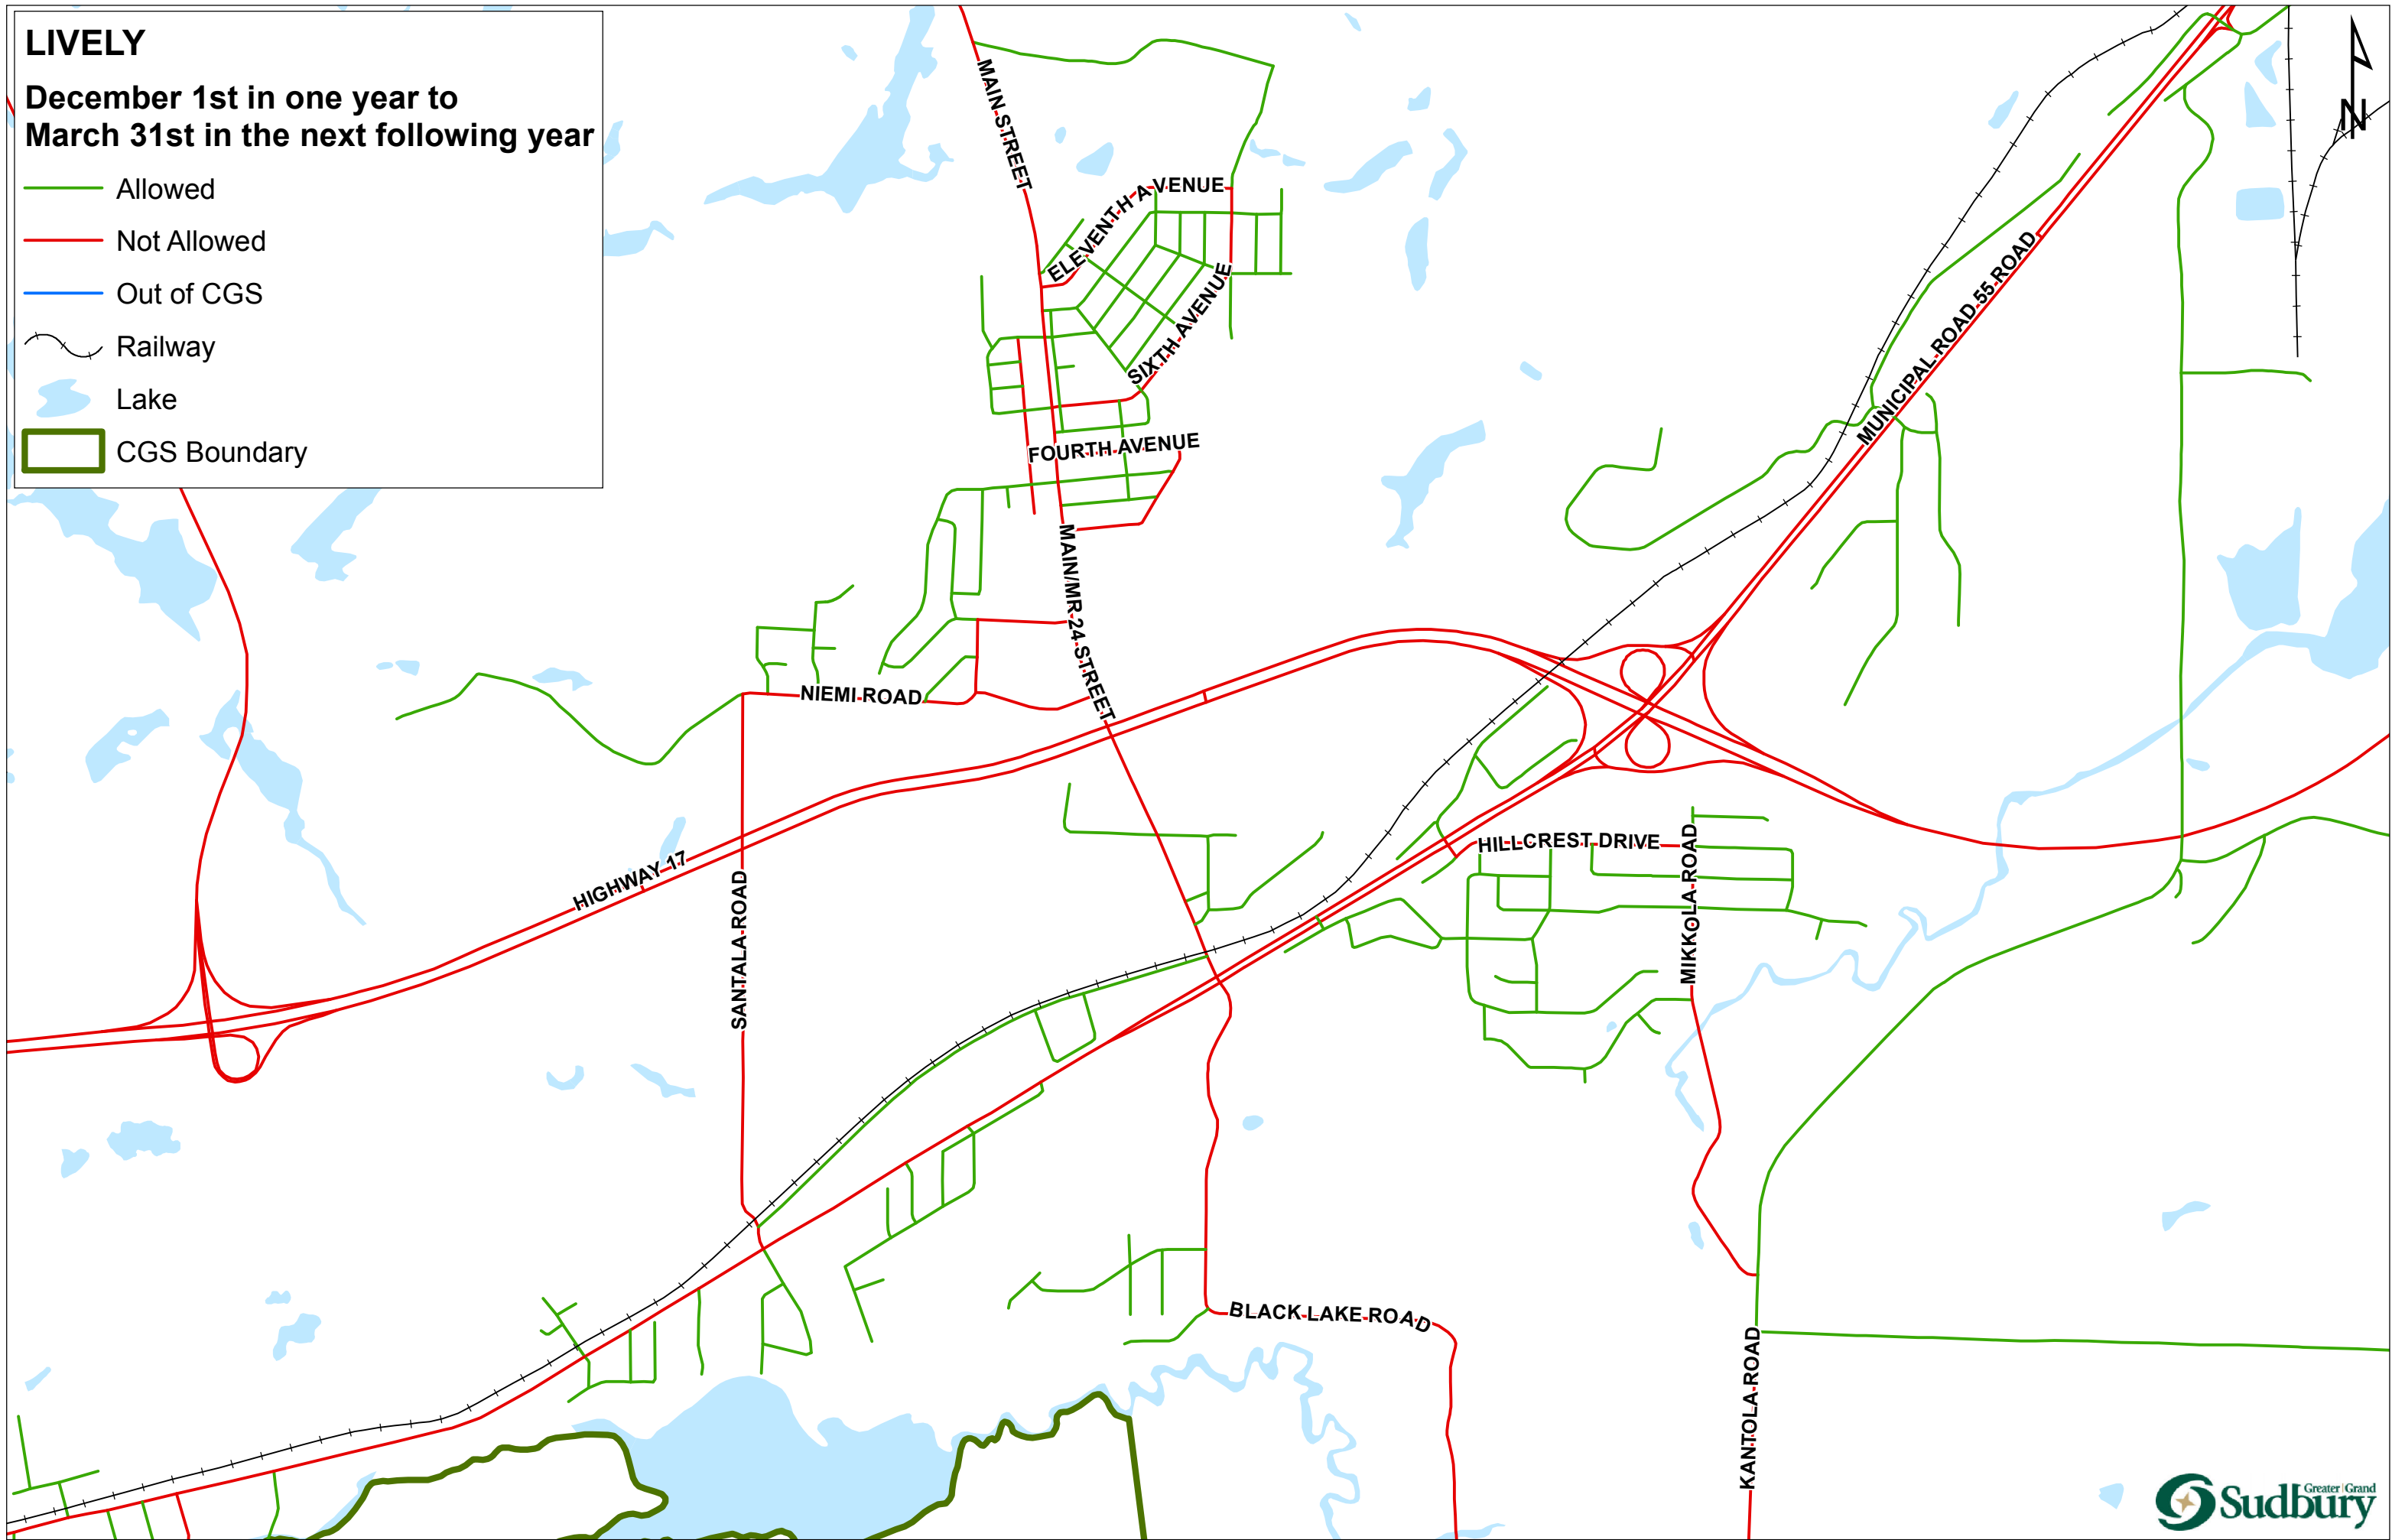

- Allowed
- Not Allowed
- Out of CGS
- ~ Railway
- Lake
- ▭ CGS Boundary

LONG LAKE

December 1st in one year to
March 31st in the next following year

- Allowed
- Not Allowed
- Out of CGS
- ~ Railway
- Lake