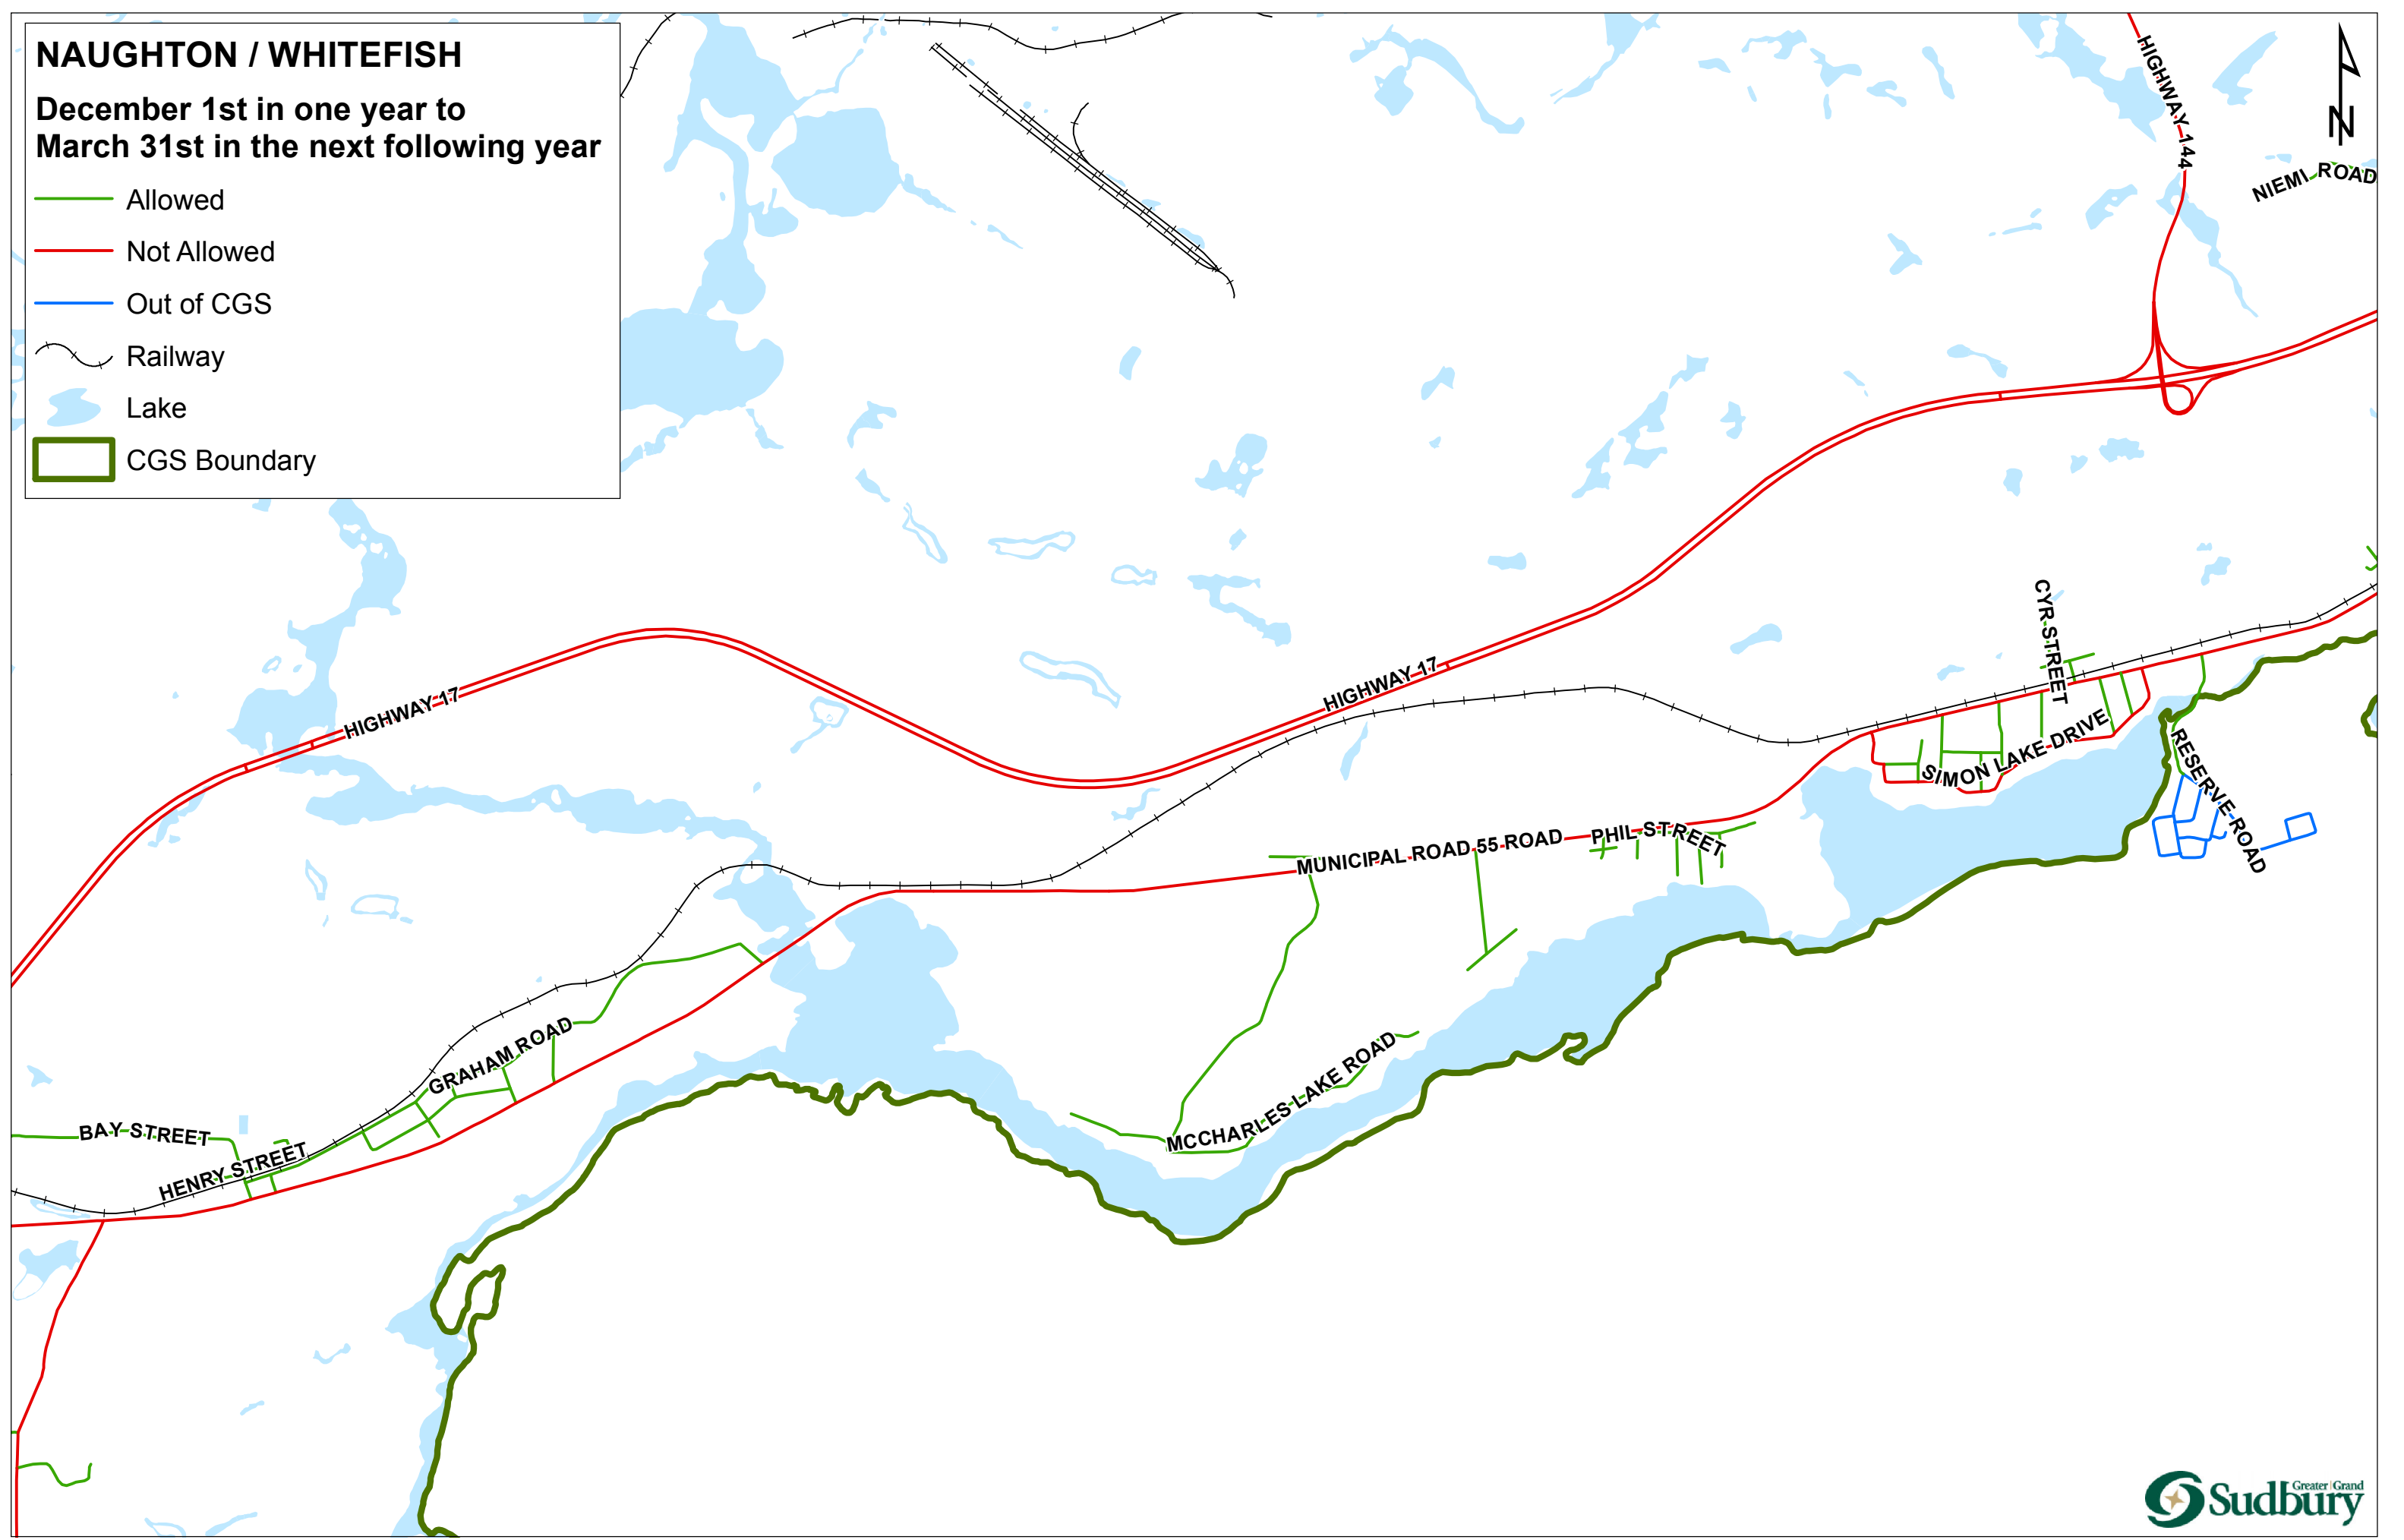

- Allowed
- Not Allowed
- Out of CGS
- ~ Railway
- Lake
- ▭ CGS Boundary

LONG LAKE

December 1st in one year to
March 31st in the next following year

- Allowed
- Not Allowed
- Out of CGS
- ~ Railway
- Lake

- Allowed
- Not Allowed
- Out of CGS
- Railway
- Lake
- CGS Boundary

ONAPING / LEVACK

December 1st in one year to
March 31st in the next following year

- Allowed
- Not Allowed
- Out of CGS
- ~ Railway
- Lake