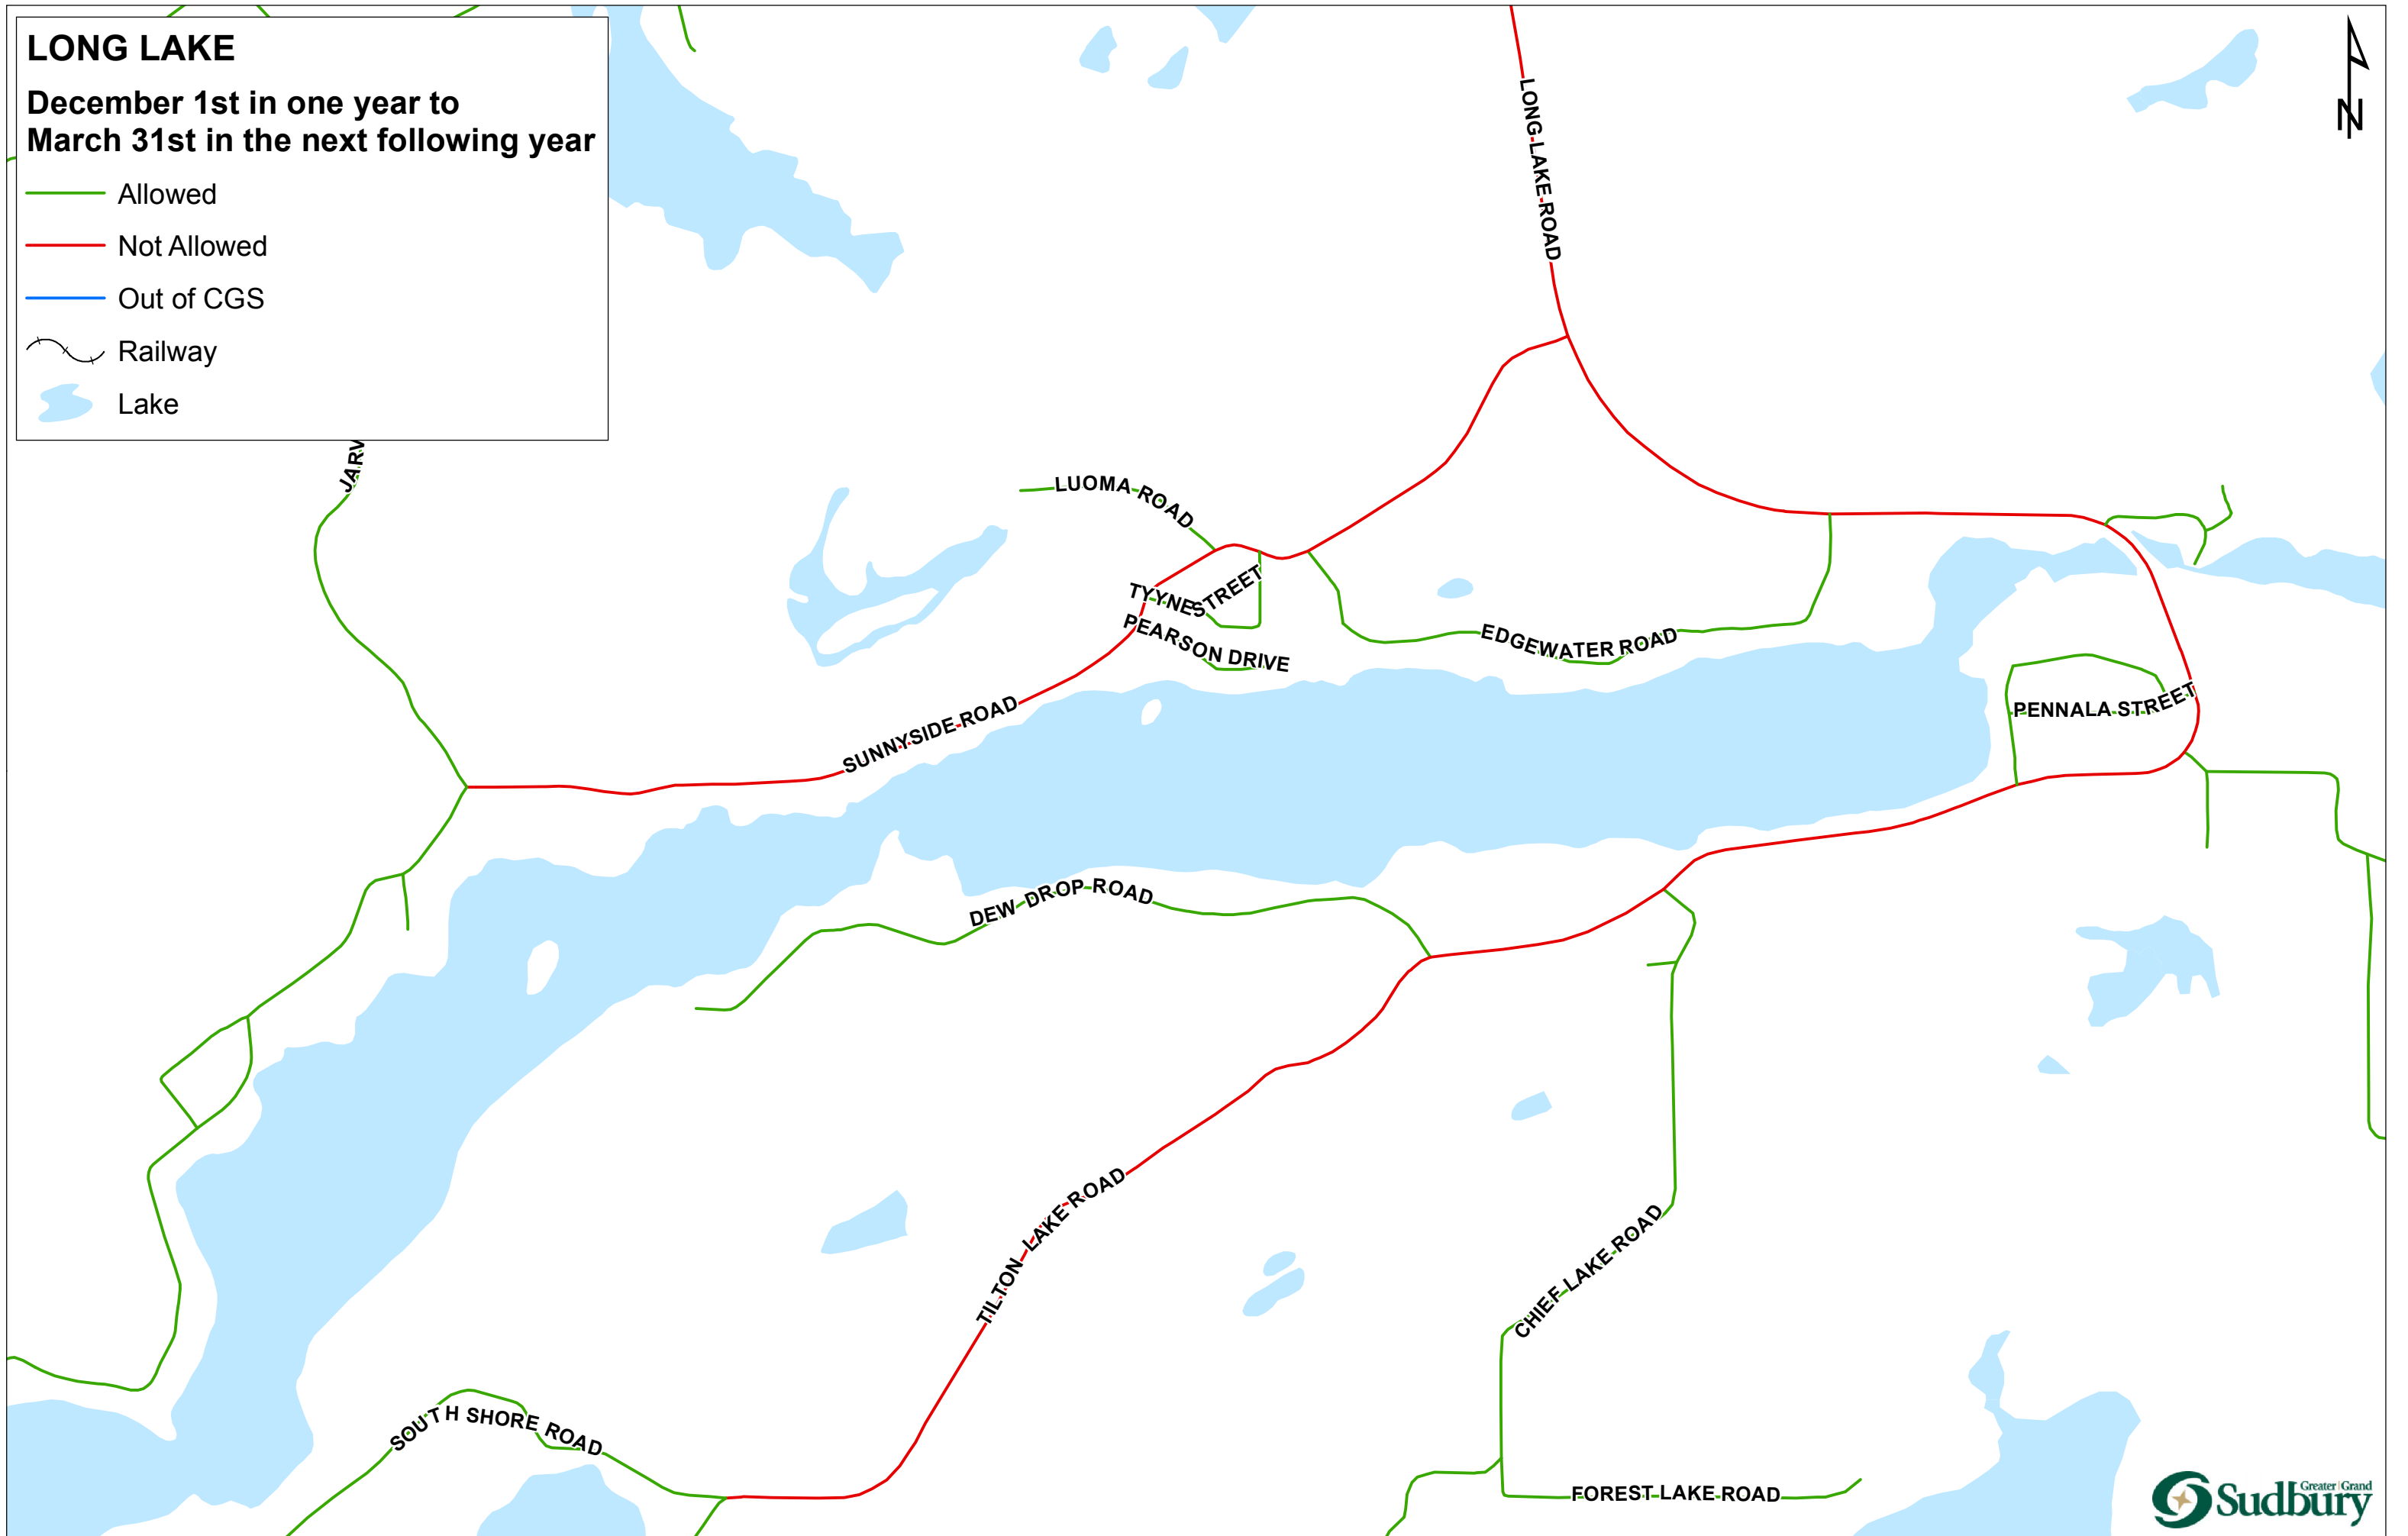

- Allowed
- Not Allowed
- Out of CGS
- ~ Railway
- Lake

GARSON

December 1st in one year to
March 31st in the next following year

- Allowed
- Not Allowed
- Out of CGS
- ~ Railway
- Lake

LIVELY

December 1st in one year to
March 31st in the next following year

- Allowed
- Not Allowed
- Out of CGS
- ~ Railway
- Lake
- ▭ CGS Boundary

LONG LAKE

December 1st in one year to
March 31st in the next following year

- Allowed
- Not Allowed
- Out of CGS
- ~ Railway
- Lake