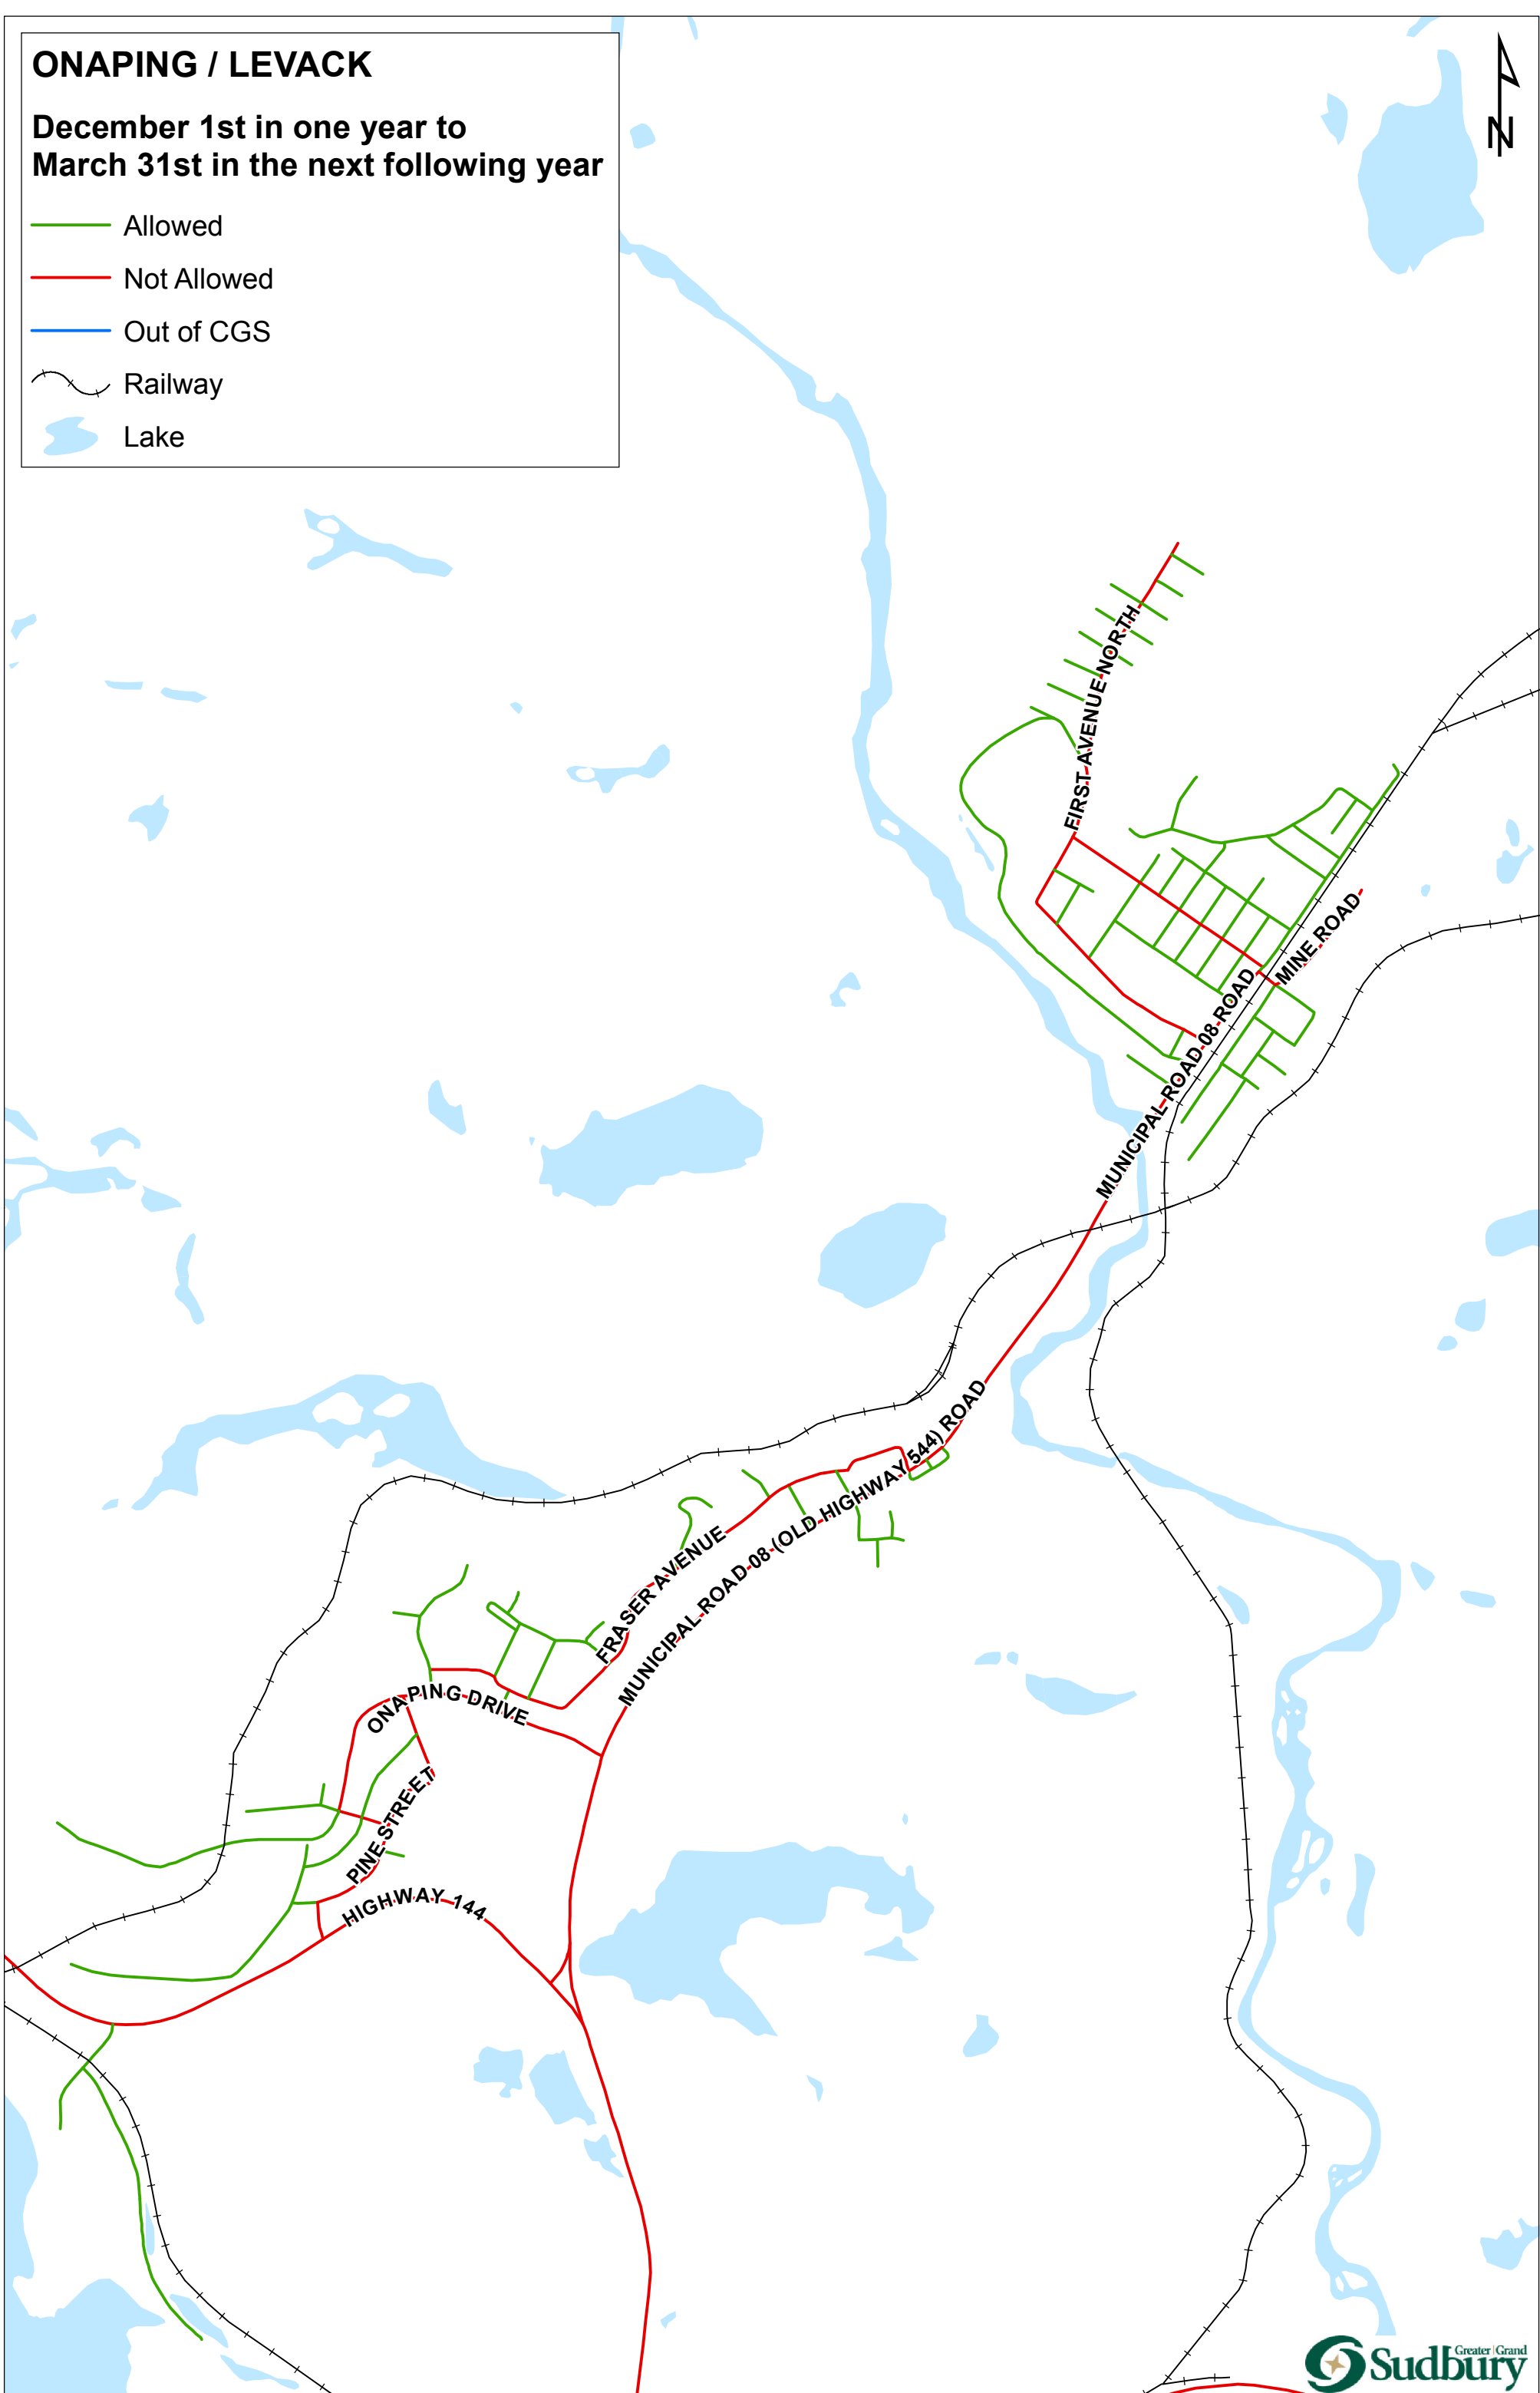

- Allowed
- Not Allowed
- Out of CGS
- Railway
- Lake
- CGS Boundary

ONAPING / LEVACK

December 1st in one year to
March 31st in the next following year

- Allowed
- Not Allowed
- Out of CGS
- ~ Railway
- Lake