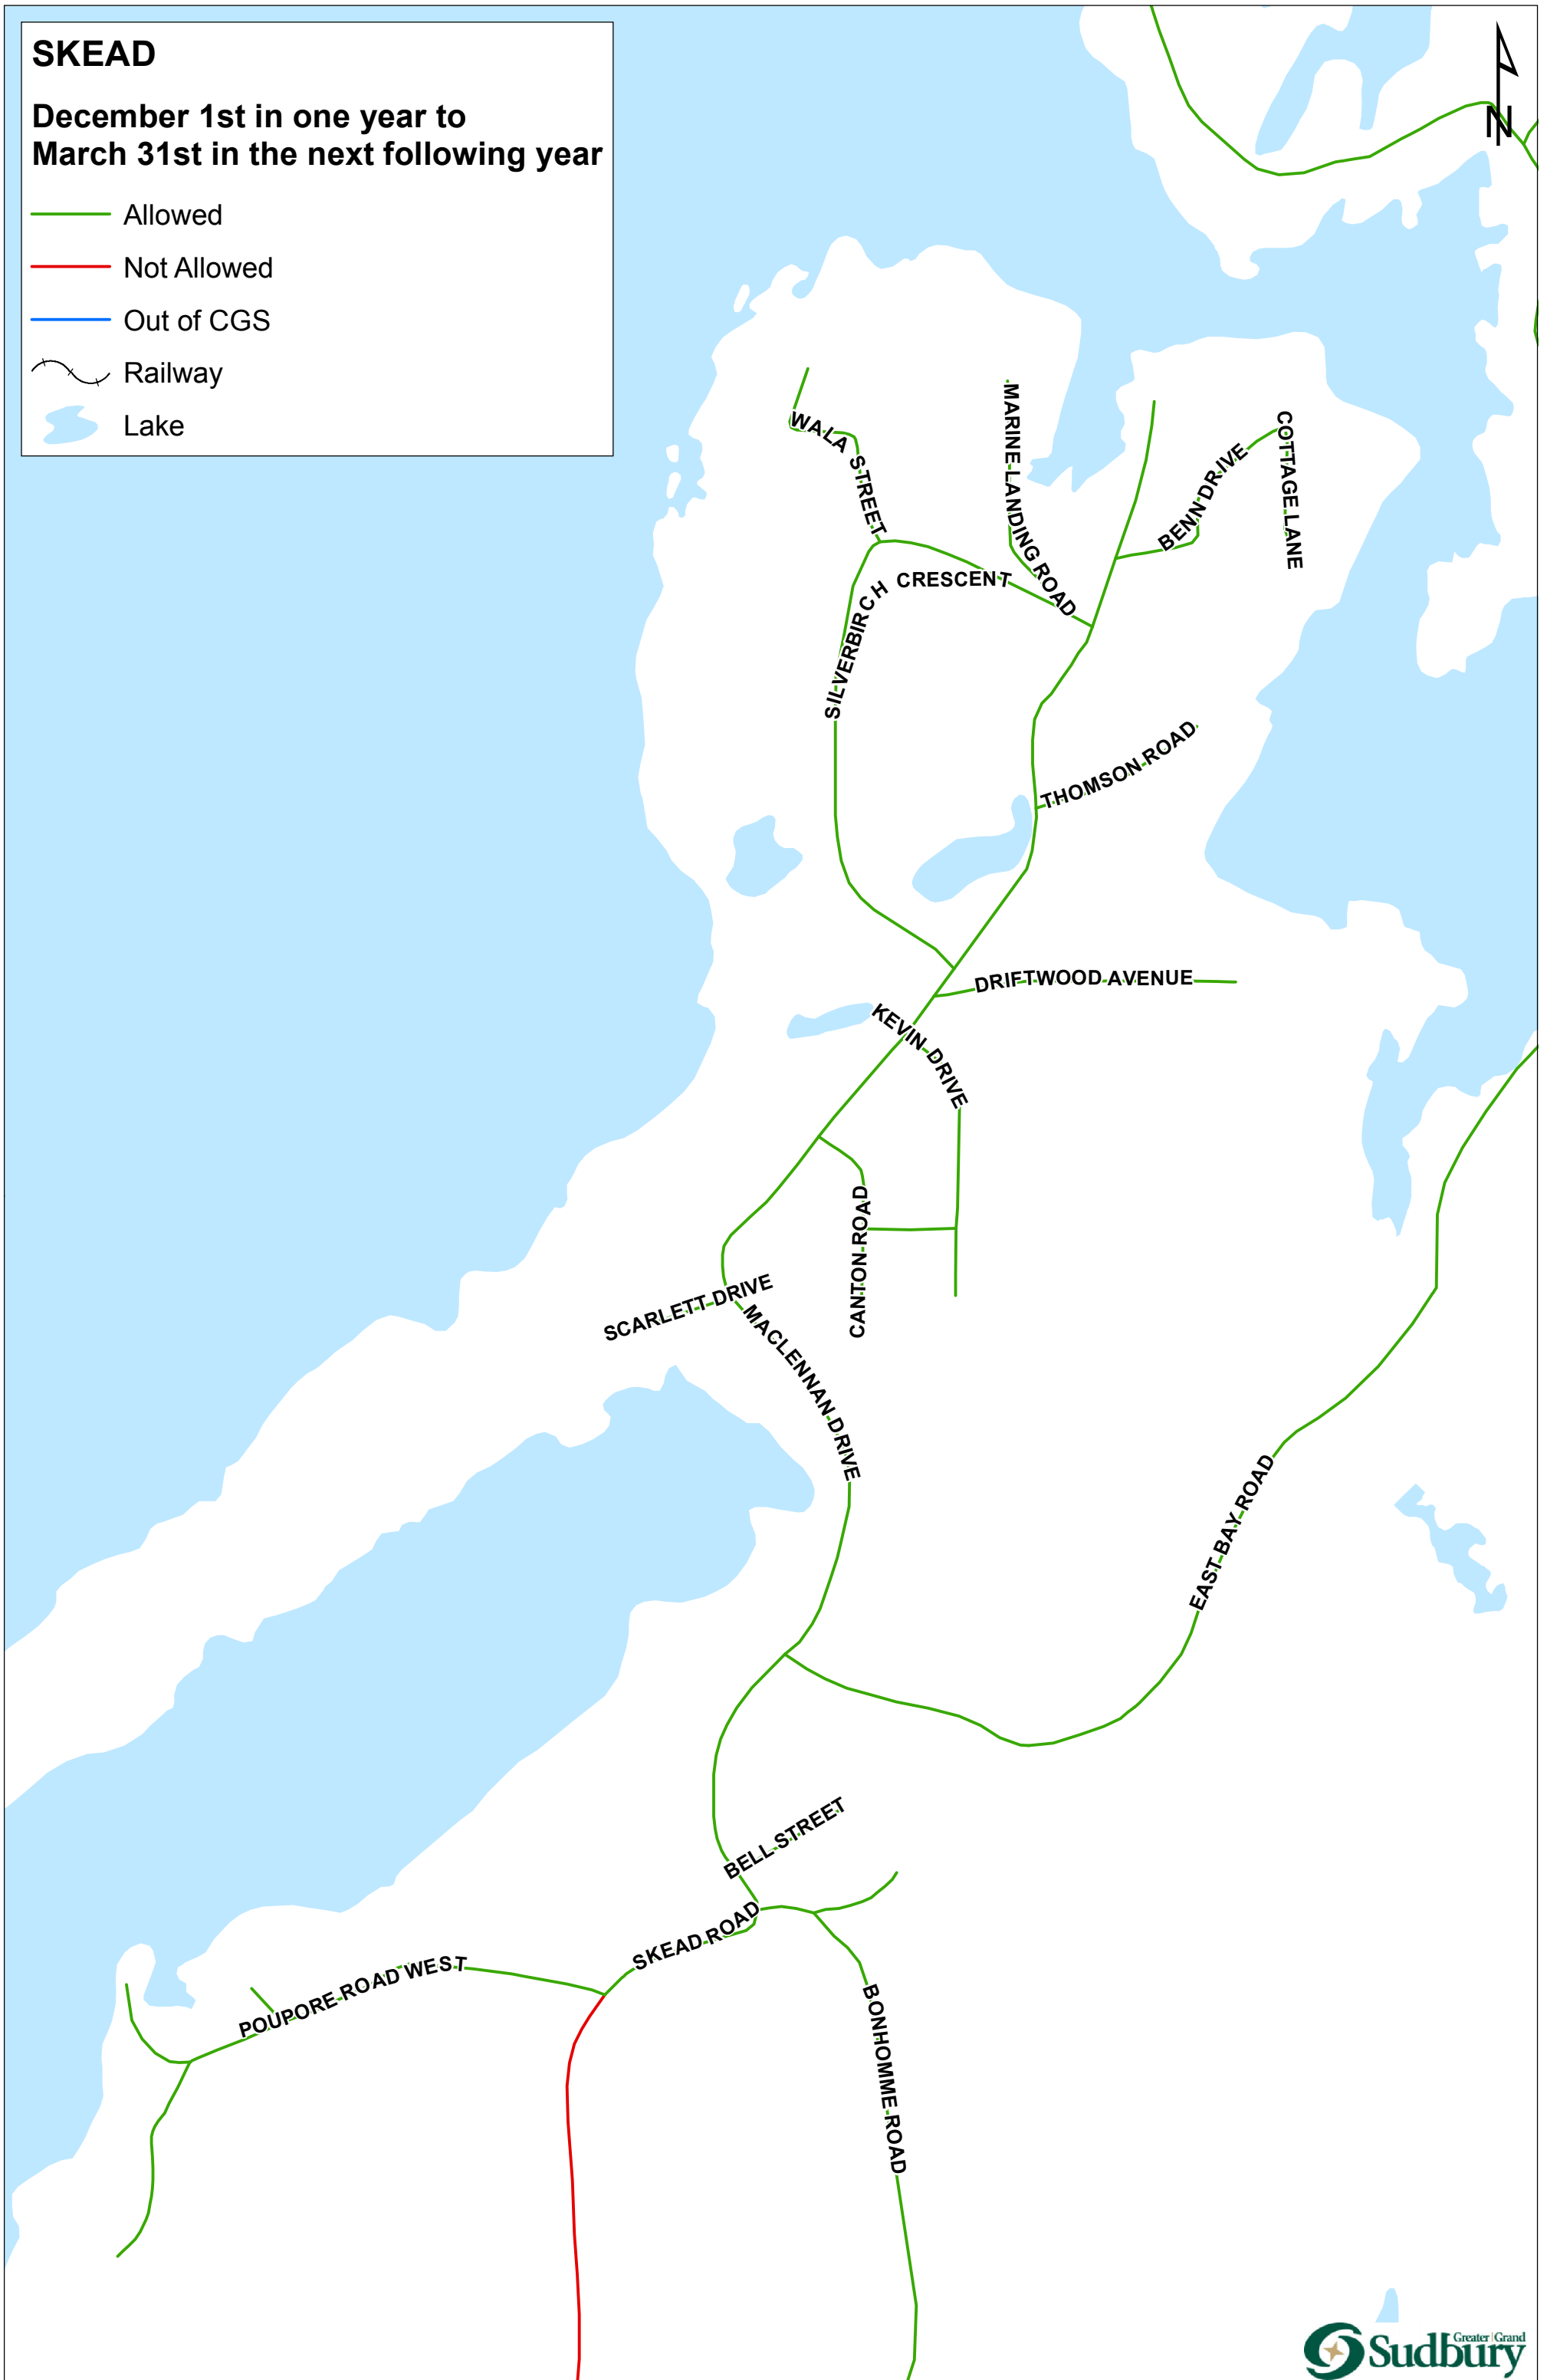

SKEAD

December 1st in one year to
March 31st in the next following year

- Allowed
- Not Allowed
- Out of CGS
- ~ Railway
- Lake